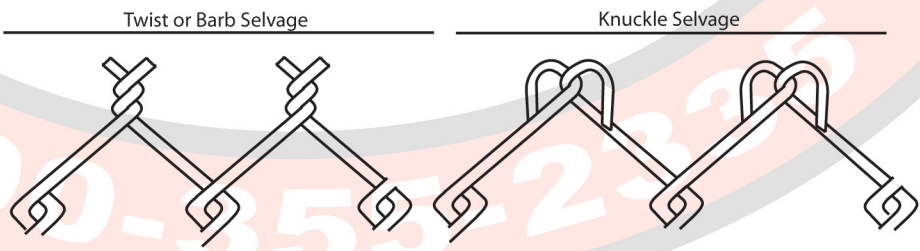

Notes  
 - Gate Fabric to match fence  
 - For more information please see  
[www.hooverfence.com](http://www.hooverfence.com)

Last Revised: 10-02-06

Fabric	Height	Mesh	Gage	Selvage	Finish
Framework		O.D.	Wall	Wt. per ft.	Length
End/Corner Post					
Line Post					
Rails					
Gate Frame					
Gate Post					

# Standard Chain Link Fencing

## Standard ChainLink Fence W/Top Rail & Barb

Approved By/Date	Revision NO	Drawing NO.
Drawn By:	Effective Date	