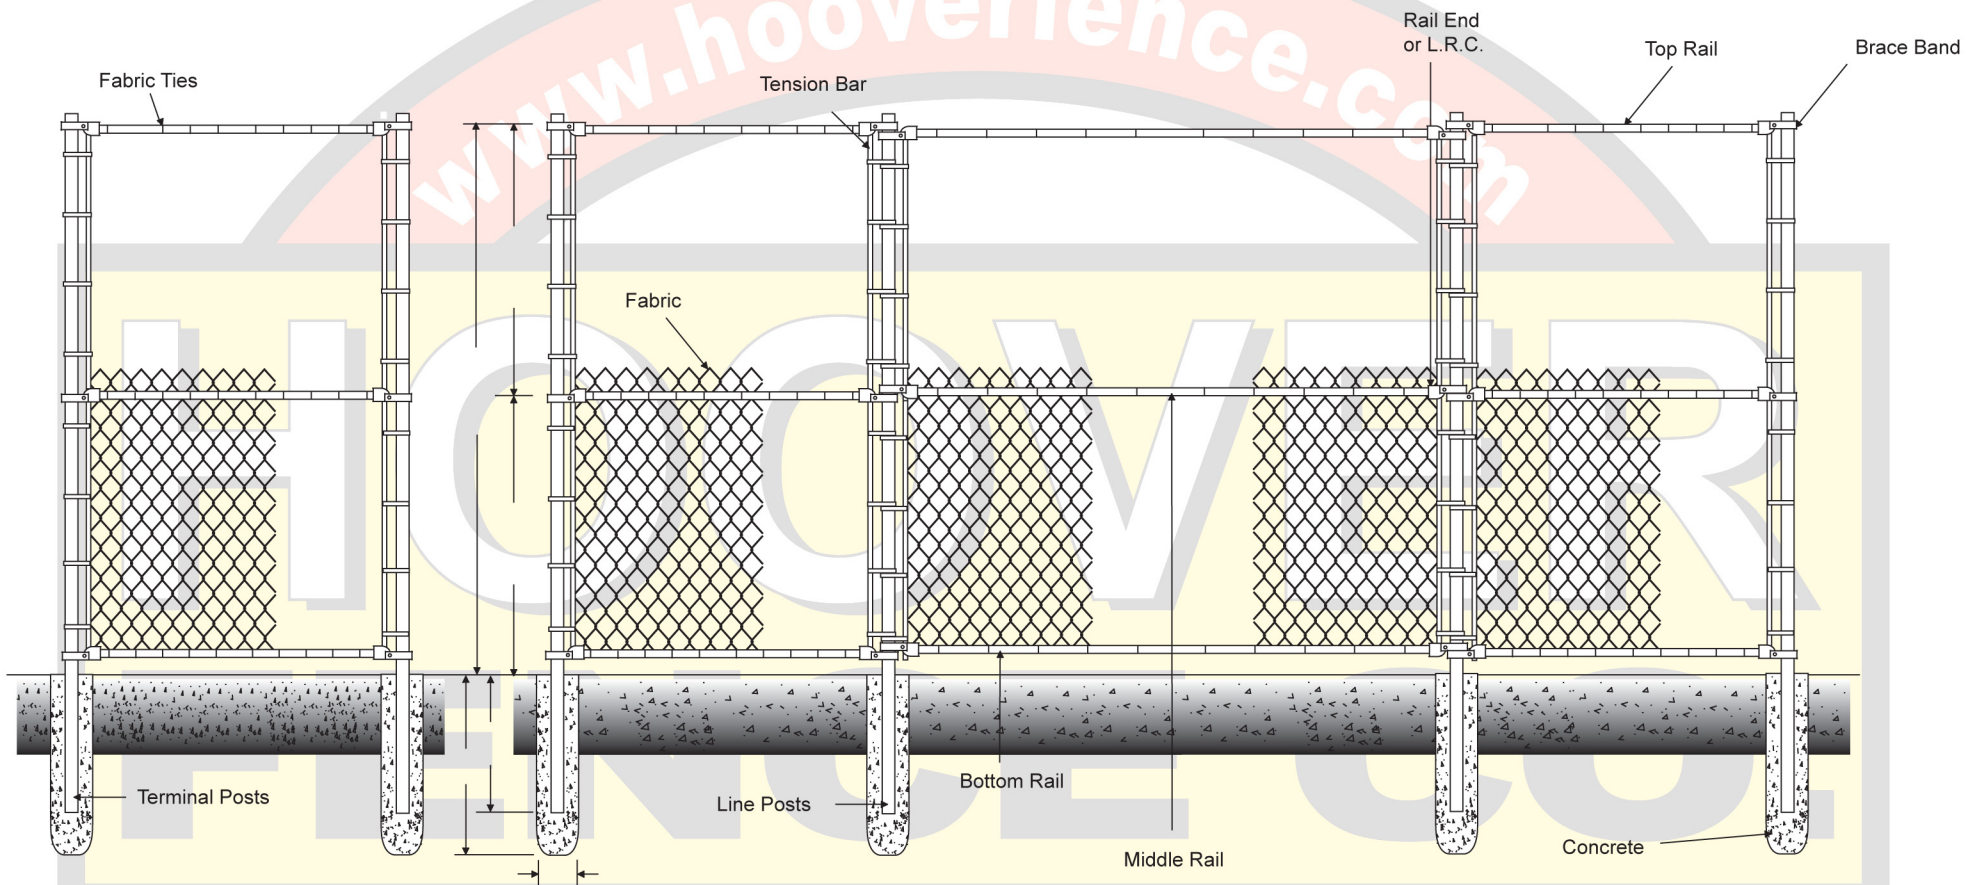

Side View

Front View

Notes

- Gate Fabric to match fence
- For more information please see www.hooverfence.com

Fabric	Height	Mesh	Gage	Selvaqe	Finish
Framework		O.D.	Wall	Wt. per ft.	Length
End/Corner Post					
Line Post					
Rails					
Gate Frame					
Gate Post					

Last Revised: 10-03-06

Standard Chain Link Fencing

Standard Small Backstop Detail

Approved By / Approved Date

Revision NO.

Drawing NO.

Drawn By:

Effective Date