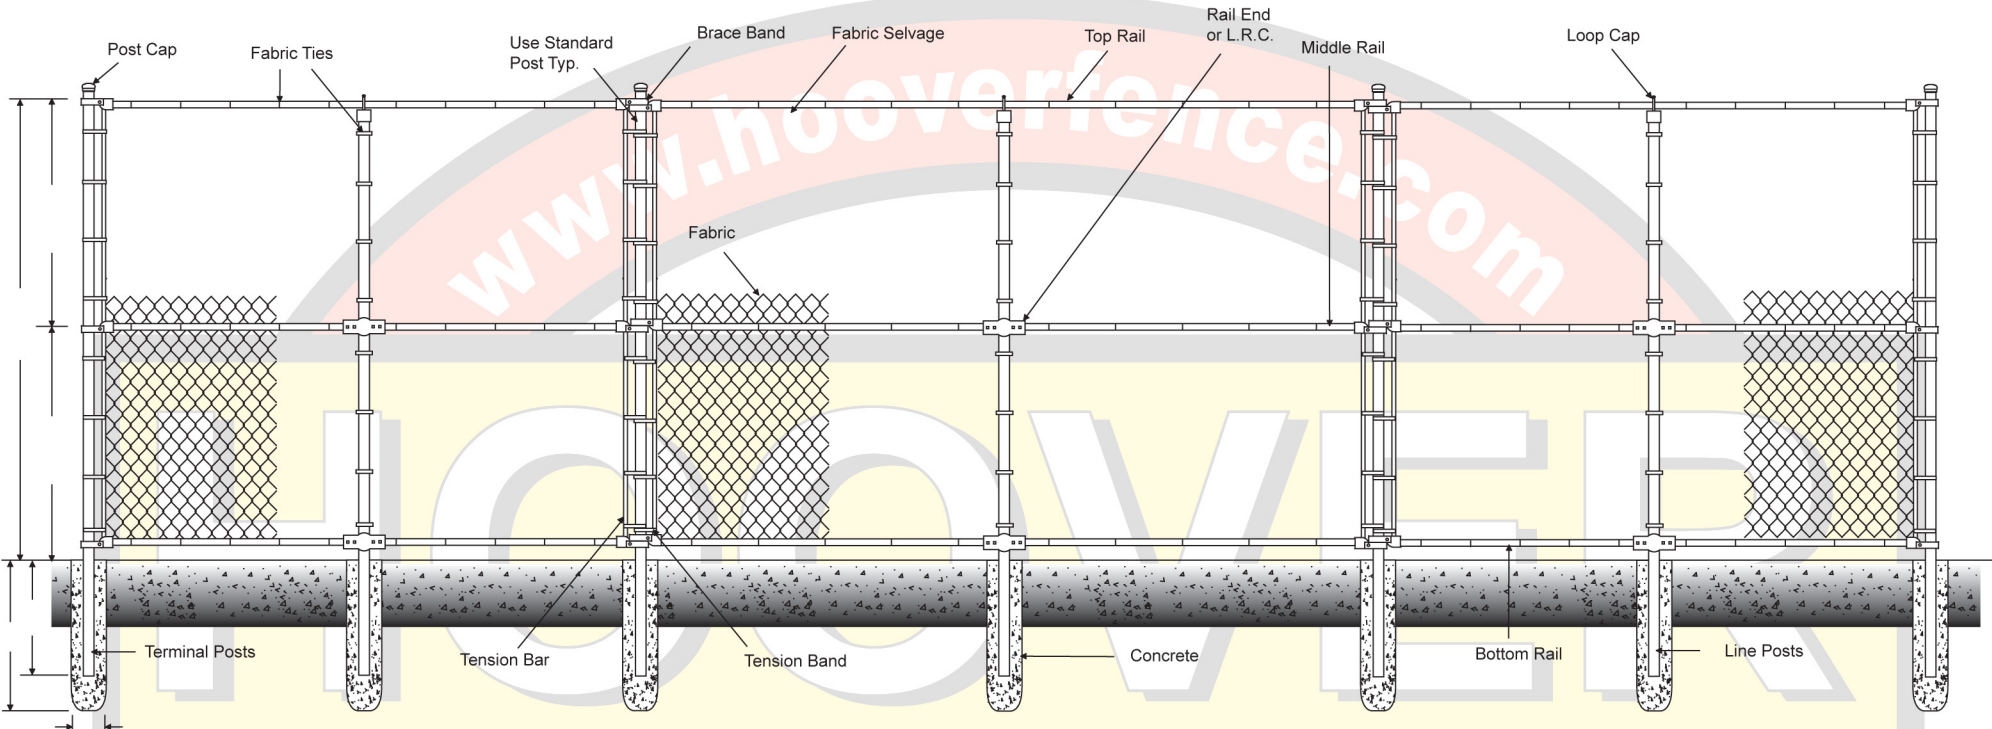

Front View

FENCE CO.

Notes

- Gate Fabric to match fence
- For more information please see www.hooverfence.com

Fabric	Height	Mesh	Gage	Selvage	Finish
Framework		O.D.	Wall	Wt. per ft.	Length
End/Corner Post					
Line Post					
Rails					
Gate Frame					
Gate Post					

Last Revised: 10-03-06

Standard Chain Link Fencing

Standard Large Backstop Detail W/Line Post

Approved By / Approved Date	Revision NO.	Drawing NO.
Drawn By:	Effective Date	