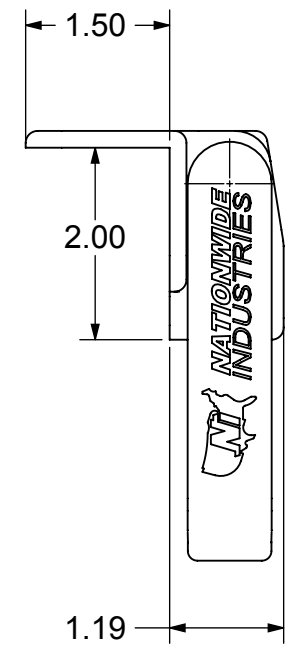

PART NO.	DROP ROD SIZE	COLOR
NW38305KL-18SSB	18"	BLACK
NW38305KL-24SSB	24"	BLACK
NW38305KL-36SSB	36"	BLACK
NW38305KL-48SSB	48"	BLACK
NW38305KL-18SSW	18"	WHITE
NW38305KL-24SSW	24"	WHITE
NW38305KL-36SSW	36"	WHITE
NW38305KL-48SSW	48"	WHITE

REVISIONS				
ECR/DCR	REV.	DESCRIPTION	DATE	APPD
-	-	INITIAL RELEASE	11/20/14	-

  
**(8) #12 x .75" LG  
 FLATHEAD SCREWS  
 MATL: STAINLESS STEEL  
 FINISH: POWERCOAT**

**PROPRIETARY AND CONFIDENTIAL**  
 THE INFORMATION CONTAINED IN THIS DRAWING IS THE SOLE PROPERTY OF NATIONWIDE INDUSTRIES. ANY REPRODUCTION IN PART OR AS A WHOLE WITHOUT THE WRITTEN PERMISSION OF NATIONWIDE INDUSTRIES IS PROHIBITED.

DIMENSIONS ARE IN INCHES		NAME	DATE
TOLERANCES:		DRAWN	EET 11-20-14
FRACTIONAL ±1/16"		CHECKED	-
ANGULAR: MACH ±1° BEND ±1°		ENG APPR.	-
TWO PLACE DECIMAL ±0.01		MFG APPR.	-
THREE PLACE DECIMAL ±0.005		Q.A.	-
MATERIAL		COMMENTS:	
NYLON / SST			
FINISH			
AS LISTED			
DO NOT SCALE DRAWING			

  
**NATIONWIDE INDUSTRIES**  
 18", 24", 36" & 48"  
**LOCKING DROP ROD ASSEMBLY**  
 SIZE **B** DWG. NO. **CS--NW38305KL** REV. **-**  
 SCALE:1:2 WEIGHT: SHEET 1 OF 1