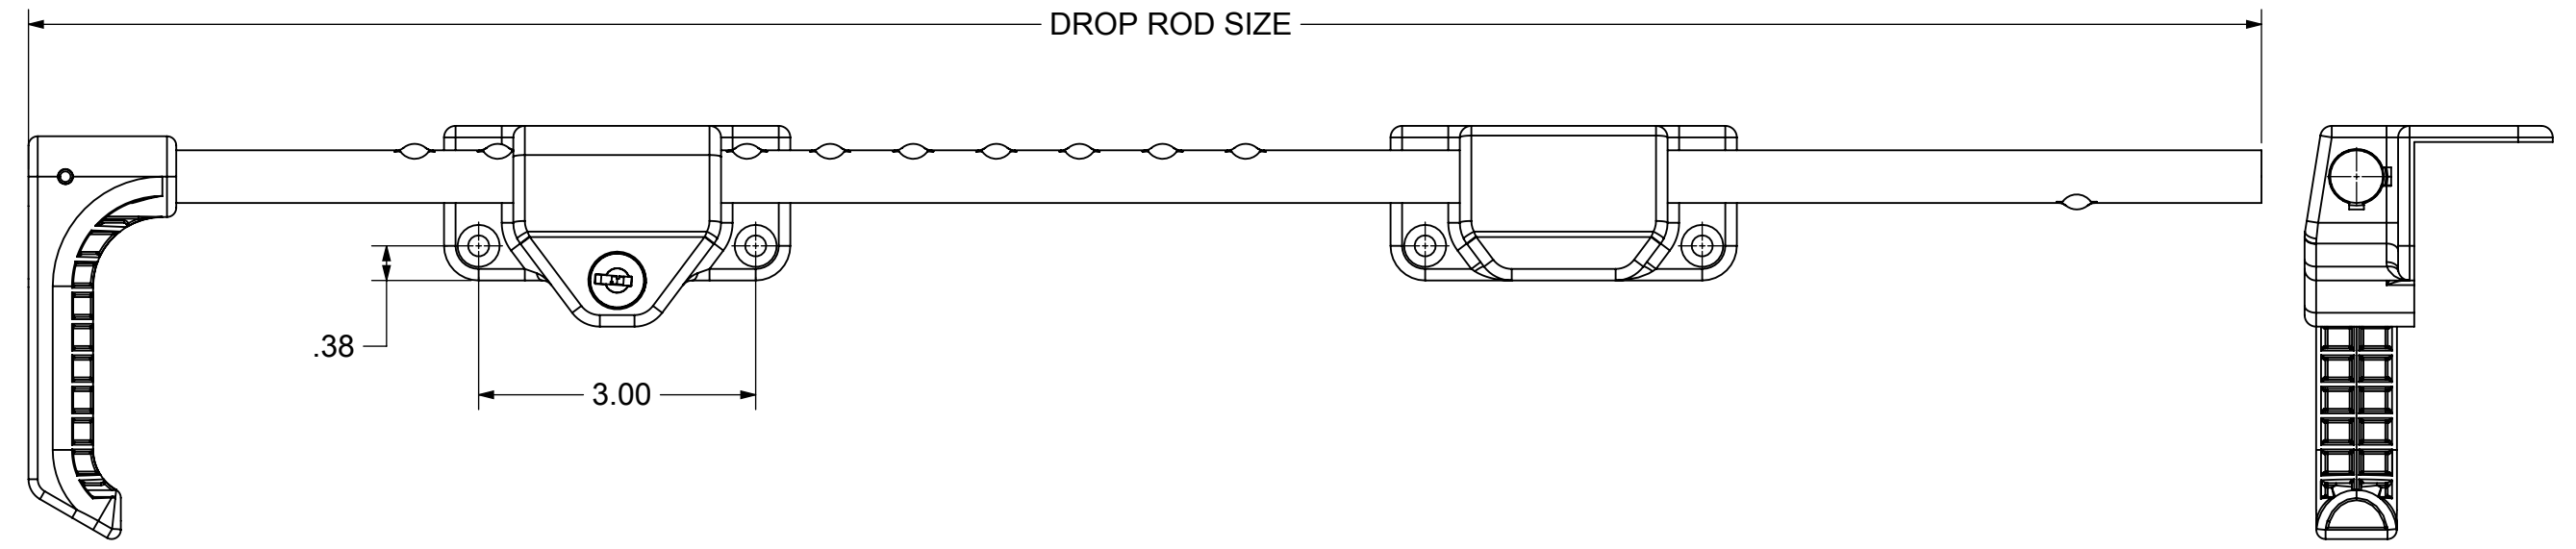

PART NO.	DROP ROD SIZE	COLOR
NW38305KL-18SSB	18"	BLACK
NW38305KL-24SSB	24"	BLACK
NW38305KL-36SSB	36"	BLACK
NW38305KL-48SSB	48"	BLACK
NW38305KL-18SSW	18"	WHITE
NW38305KL-24SSW	24"	WHITE
NW38305KL-36SSW	36"	WHITE
NW38305KL-48SSW	48"	WHITE

REVISIONS				
ECR/DCR	REV.	DESCRIPTION	DATE	APPD
-	-	INITIAL RELEASE	11/20/14	-

  
**(8) #12 x .75" LG  
 FLATHEAD SCREWS  
 MATL: STAINLESS STEEL  
 FINISH: POWERCOAT**

**PROPRIETARY AND CONFIDENTIAL**  
 THE INFORMATION CONTAINED IN THIS DRAWING IS THE SOLE PROPERTY OF NATIONWIDE INDUSTRIES. ANY REPRODUCTION IN PART OR AS A WHOLE WITHOUT THE WRITTEN PERMISSION OF NATIONWIDE INDUSTRIES IS PROHIBITED.

DIMENSIONS ARE IN INCHES		NAME	DATE
TOLERANCES:		DRAWN	EET 11-20-14
FRACTIONAL ±1/16"		CHECKED	-
ANGULAR: MACH ±1° BEND ±1°		ENG APPR.	-
TWO PLACE DECIMAL ±0.01		MFG APPR.	-
THREE PLACE DECIMAL ±0.005		Q.A.	-
MATERIAL		COMMENTS:	
NYLON / SST			
FINISH			
AS LISTED			
DO NOT SCALE DRAWING			

  
**NATIONWIDE INDUSTRIES**  
 18", 24", 36" & 48"  
**LOCKING DROP ROD ASSEMBLY**  
 SIZE **B** DWG. NO. **CS--NW38305KL** REV. **-**  
 SCALE:1:2 WEIGHT: SHEET 1 OF 1