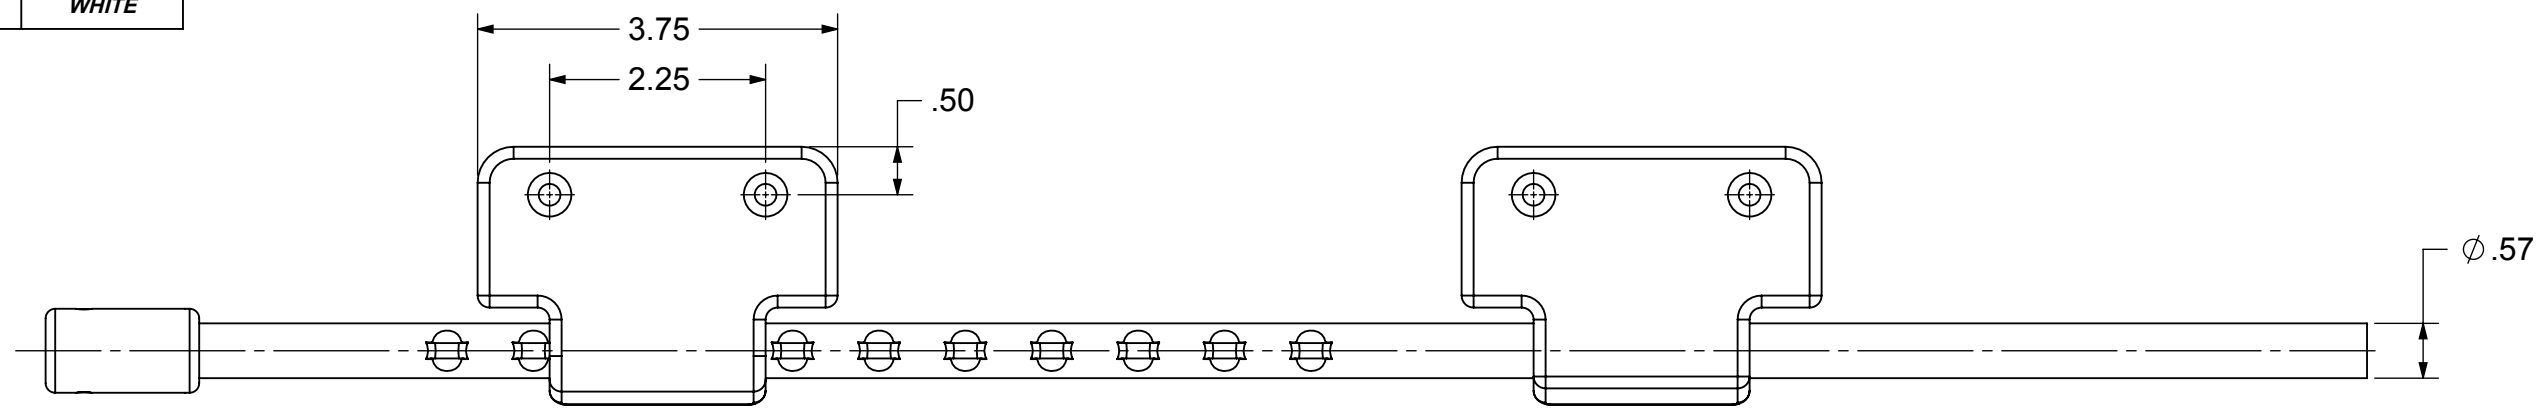

PART NO.	DROP ROD SIZE	COLOR
NW38305KL-18SSB	18"	BLACK
NW38305KL-24SSB	24"	BLACK
NW38305KL-36SSB	36"	BLACK
NW38305KL-48SSB	48"	BLACK
NW38305KL-18SSW	18"	WHITE
NW38305KL-24SSW	24"	WHITE
NW38305KL-36SSW	36"	WHITE
NW38305KL-48SSW	48"	WHITE

REVISIONS				
ECR/DCR	REV.	DESCRIPTION	DATE	APPD
-	-	INITIAL RELEASE	11/20/14	-

  
**(8) #12 x .75" LG  
 FLATHEAD SCREWS  
 MATL: STAINLESS STEEL  
 FINISH: POWERCOAT**

**PROPRIETARY AND CONFIDENTIAL**  
 THE INFORMATION CONTAINED IN THIS DRAWING IS THE SOLE PROPERTY OF NATIONWIDE INDUSTRIES. ANY REPRODUCTION IN PART OR AS A WHOLE WITHOUT THE WRITTEN PERMISSION OF NATIONWIDE INDUSTRIES IS PROHIBITED.

DIMENSIONS ARE IN INCHES		NAME	DATE
TOLERANCES:		DRAWN	EET 11-20-14
FRACTIONAL ±1/16"		CHECKED	-
ANGULAR: MACH ±1° BEND ±1°		ENG APPR.	-
TWO PLACE DECIMAL ±0.01		MFG APPR.	-
THREE PLACE DECIMAL ±0.005		Q.A.	-
MATERIAL		COMMENTS:	
NYLON / SST			
FINISH			
AS LISTED			
DO NOT SCALE DRAWING			

  
**NATIONWIDE INDUSTRIES**  
 18", 24", 36" & 48"  
**LOCKING DROP ROD ASSEMBLY**  
 SIZE **B** DWG. NO. **CS--NW38305KL** REV. **-**  
 SCALE:1:2 WEIGHT: SHEET 1 OF 1