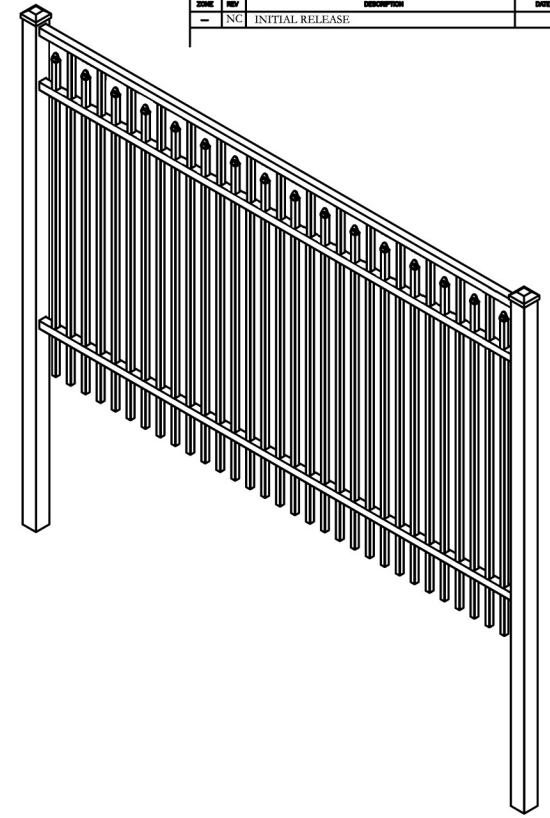

FENCE PARTS		
ITEM	QTY	NAME
1	1	72" - 15 HOLE RESIDENTIAL HEADER
2	16	60" INSERT PICKET
3	2	2" POST
4	2	72" - 31 HOLE RESIDENTIAL STRINGER
5	2	2" ALUMINUM POST CAP
6	15	R202 - 60" PICKET

SIZE	REV	DESCRIPTION	DATE	APPROVED
-	NC	INITIAL RELEASE		

D

C

B

A

D

C

B

A

Jerith®
Manufacturing Co., Inc.
Philadelphia, PA 19154
(800)344-2242

DRAWING:
RESIDENTIAL FENCE
STYLE #400 - 60" HEIGHT

© 2005. This drawing may not be altered or reproduced without the permission of Jerith Manufacturing Co., Inc.

SIZE D	DWG NO. RS60U400SN	REV NC
SCALE	DATE 3-1-04	SHEET 1 OF 1