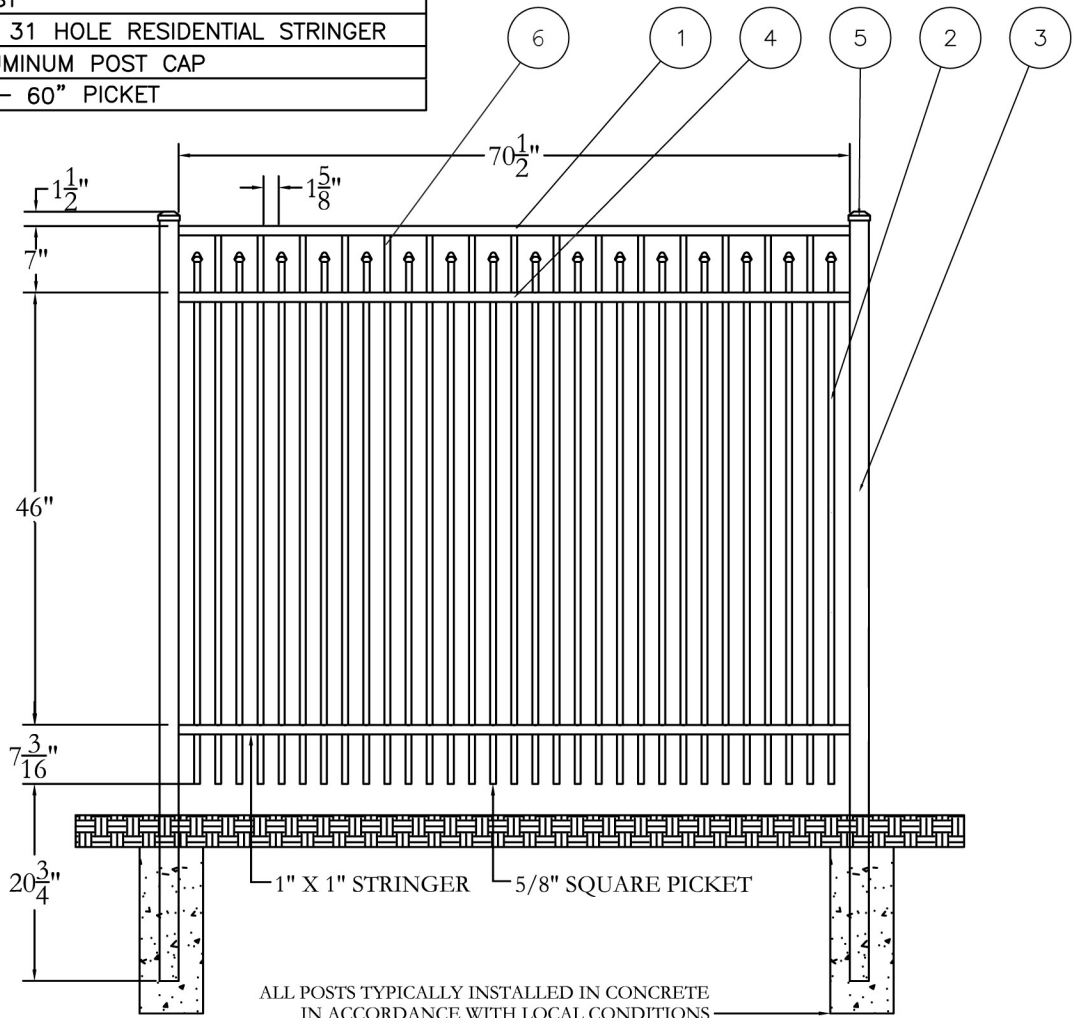

FENCE PARTS		
ITEM	QTY	NAME
1	1	72" - 15 HOLE RESIDENTIAL HEADER
2	16	60" INSERT PICKET
3	2	2" POST
4	2	72" - 31 HOLE RESIDENTIAL STRINGER
5	2	2" ALUMINUM POST CAP
6	15	R202 - 60" PICKET

SIZE	REV	DESCRIPTION	DATE	APPROVED
-	NC	INITIAL RELEASE		

D

C

B

A

D

C

B

A

Jerith®
Manufacturing Co., Inc.
Philadelphia, PA 19154
(800)344-2242

DRAWING:
RESIDENTIAL FENCE
STYLE #400 - 60" HEIGHT

© 2005. This drawing may not be altered or reproduced without the permission of Jerith Manufacturing Co., Inc.

SIZE D	DWG NO. RS60U400SN	REV NC
SCALE	DATE 3-1-04	SHEET 1 OF 1