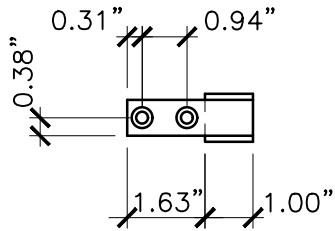

FRONT TOP  
GUIDE  
BRACKET X2

FRONT SIDE TOP  
RETAINER

FRONT

SIDE

LOCKING  
BRACKET

FRONT

BOLT

FRONT  
ASSEMBLED

<p>PROPERTY OF:</p> 	<p>PRODUCT DESCRIPTION:</p> <p>18" CANE BOLT</p> <p>ALL DIMENSIONS ±0.125"</p>	<p>PART NUMBER:</p> <p>4096</p>
---	--	---------------------------------