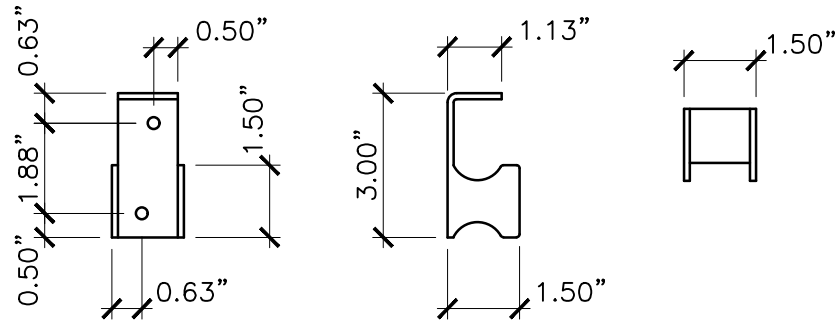

FRONT TOP  
GUIDE  
BRACKET X2

FRONT SIDE TOP  
RETAINER

FRONT

SIDE

LOCKING  
BRACKET

FRONT

BOLT

FRONT  
ASSEMBLED

<p>PROPERTY OF:</p> 	<p>PRODUCT DESCRIPTION:</p> <p>18" CANE BOLT</p> <p>ALL DIMENSIONS ±0.125"</p>	<p>PART NUMBER:</p> <p>4096</p>
---	--	---------------------------------