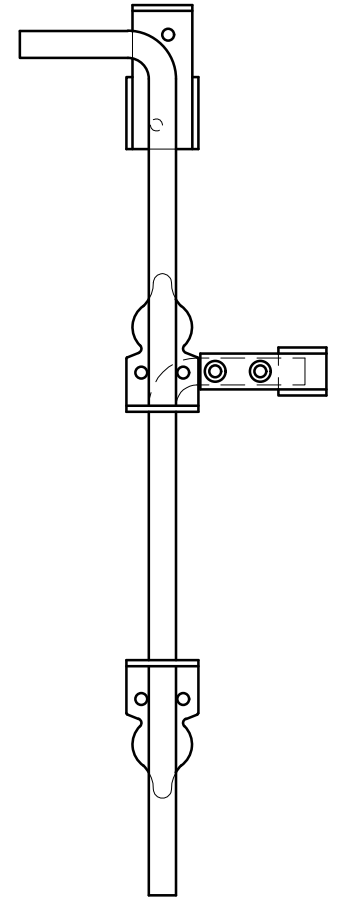

FRONT TOP  
GUIDE  
BRACKET X2

FRONT SIDE TOP  
RETAINER

FRONT

SIDE

LOCKING  
BRACKET

FRONT

BOLT

FRONT  
ASSEMBLED

<p>PROPERTY OF:</p> 	<p>PRODUCT DESCRIPTION:</p> <p>18" CANE BOLT</p> <p>ALL DIMENSIONS ±0.125"</p>	<p>PART NUMBER:</p> <p>4096</p>
---	--	---------------------------------