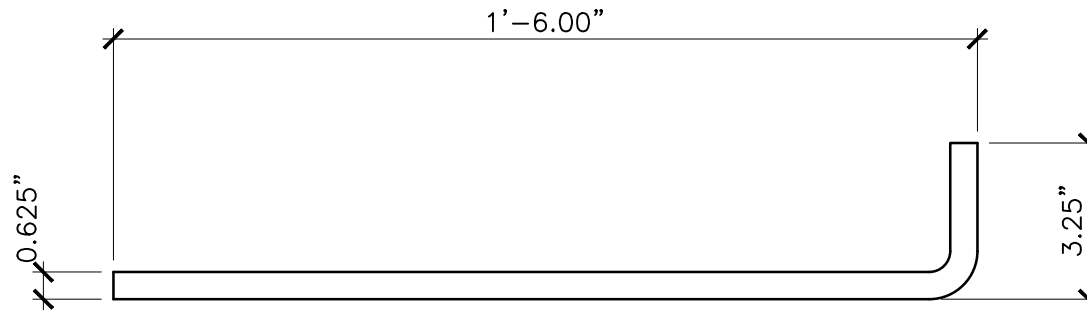

FRONT TOP  
GUIDE  
BRACKET X2

FRONT SIDE TOP  
RETAINER

FRONT

SIDE

LOCKING  
BRACKET

FRONT

BOLT

FRONT  
ASSEMBLED

<p>PROPERTY OF:</p> 	<p>PRODUCT DESCRIPTION:</p> <p>18" CANE BOLT</p> <p>ALL DIMENSIONS ±0.125"</p>	<p>PART NUMBER:</p> <p>4096</p>
---	--	---------------------------------