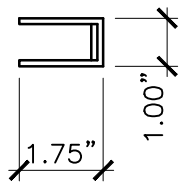

FRONT TOP  
GUIDE  
BRACKET X2

FRONT SIDE TOP  
RETAINER

FRONT

SIDE

LOCKING  
BRACKET

FRONT

BOLT

FRONT  
ASSEMBLED

<p>PROPERTY OF:</p> 	<p>PRODUCT DESCRIPTION:</p> <p>18" CANE BOLT</p> <p>ALL DIMENSIONS ±0.125"</p>	<p>PART NUMBER:</p> <p>4096</p>
---	--	---------------------------------