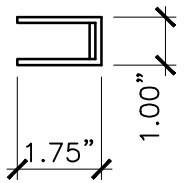

FRONT TOP
GUIDE
BRACKET X2

FRONT SIDE TOP
RETAINER

FRONT

SIDE
LOCKING
BRACKET

FRONT
BOLT

FRONT ASSEMBLED

PROPERTY OF:

PRODUCT DESCRIPTION:

24" CANE BOLT

ALL DIMENSIONS $\pm 0.125"$

PART NUMBER:

4096