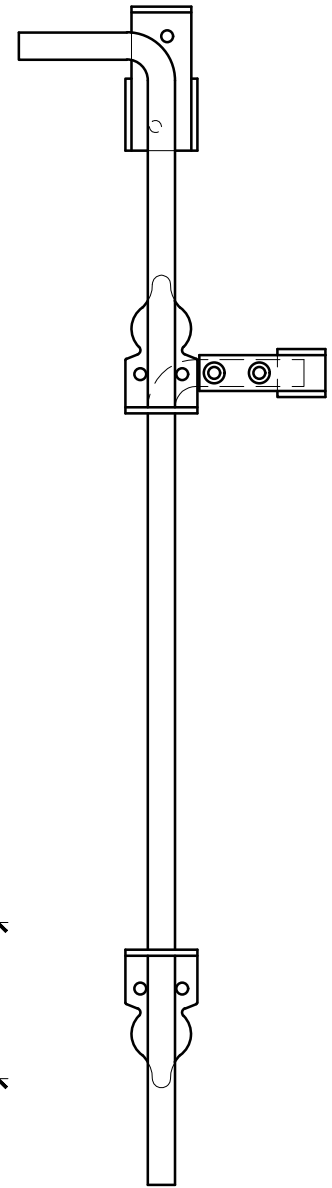

FRONT TOP
GUIDE
BRACKET X2

FRONT SIDE TOP
RETAINER

FRONT

SIDE
LOCKING
BRACKET

FRONT
BOLT

FRONT ASSEMBLED

PROPERTY OF:

PRODUCT DESCRIPTION:

24" CANE BOLT

ALL DIMENSIONS $\pm 0.125"$

PART NUMBER:

4096