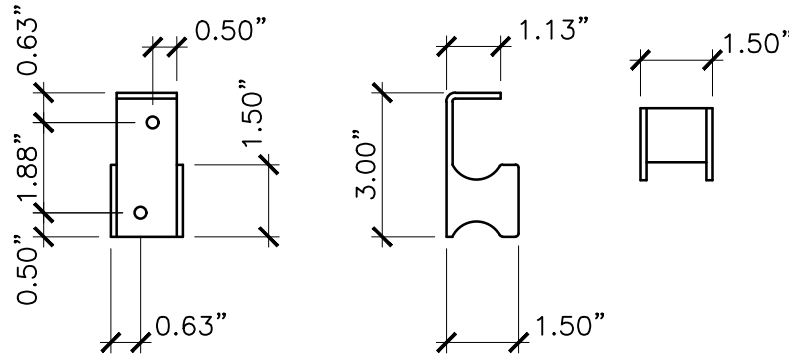

FRONT TOP
GUIDE
BRACKET X2

FRONT SIDE TOP
RETAINER

FRONT

SIDE
LOCKING
BRACKET

FRONT
BOLT

FRONT ASSEMBLED

PROPERTY OF:

PRODUCT DESCRIPTION:

24" CANE BOLT

ALL DIMENSIONS $\pm 0.125"$

PART NUMBER:

4096