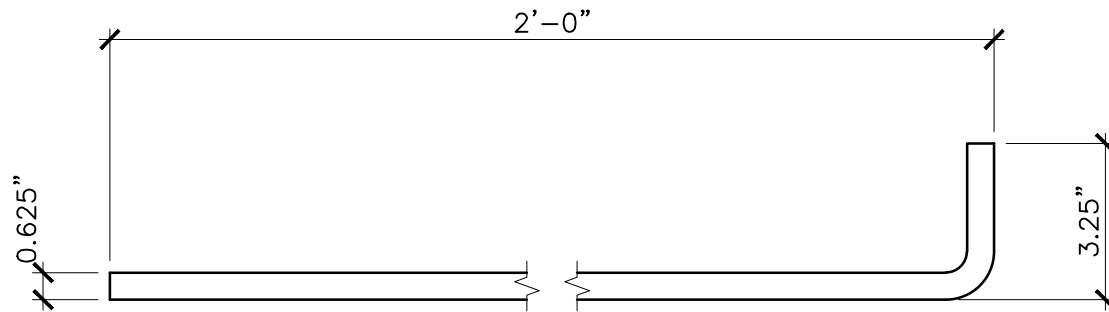

FRONT TOP
GUIDE
BRACKET X2

FRONT SIDE TOP
RETAINER

FRONT

SIDE
LOCKING
BRACKET

FRONT
BOLT

FRONT ASSEMBLED

PROPERTY OF:

PRODUCT DESCRIPTION:

24" CANE BOLT

ALL DIMENSIONS $\pm 0.125"$

PART NUMBER:

4096