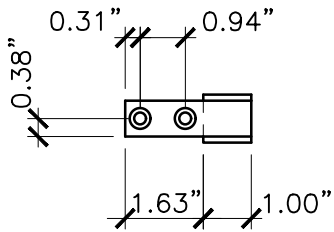

FRONT TOP
GUIDE
BRACKET X2

FRONT SIDE TOP
RETAINER

FRONT

SIDE
LOCKING
BRACKET

FRONT
BOLT

FRONT ASSEMBLED

PROPERTY OF:

PRODUCT DESCRIPTION:

24" CANE BOLT

ALL DIMENSIONS $\pm 0.125"$

PART NUMBER:

4096