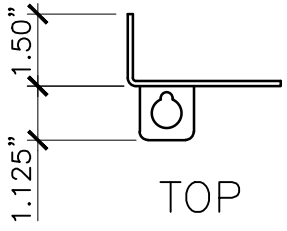

FRONT

FRONT

SIDE

TOP

RETAINER

TOP

SIDE

GUIDE BRACKET X2

FRONT

BOLT

FRONT ASSEMBLED

<p>PROPERTY OF:</p> 	<p>PRODUCT DESCRIPTION:</p> <p>24", 36" AND 42" CANE BOLT</p> <p>ALL DIMENSIONS ±0.125"</p>	<p>PART NUMBER:</p> <p>4096-BP/WP</p>
---	---	---------------------------------------