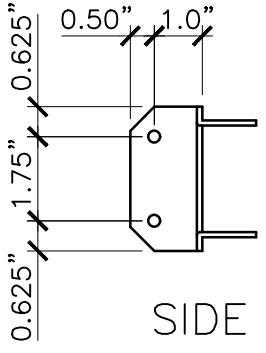

FRONT

FRONT

SIDE

TOP

RETAINER

TOP

SIDE

GUIDE BRACKET X2

FRONT

BOLT

FRONT ASSEMBLED

<p>PROPERTY OF:</p> 	<p>PRODUCT DESCRIPTION:</p> <p>24", 36" AND 42" CANE BOLT</p> <p>ALL DIMENSIONS ±0.125"</p>	<p>PART NUMBER:</p> <p>4096-BP/WP</p>
---	---	---------------------------------------