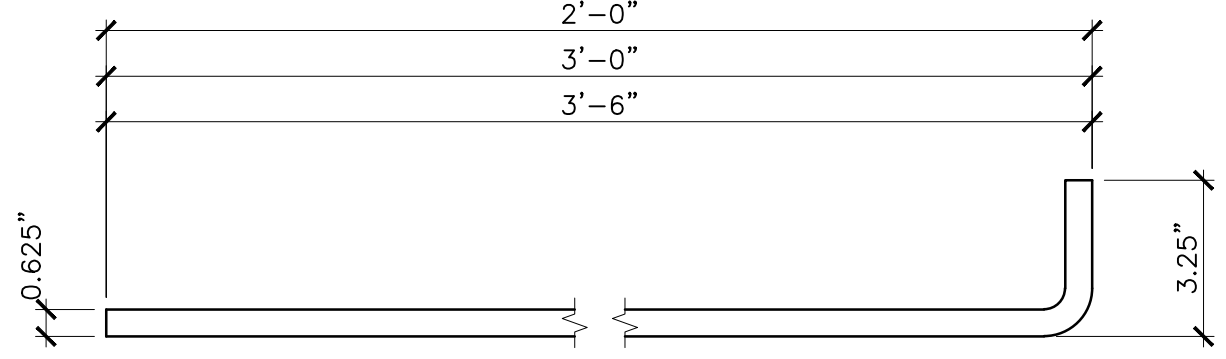

FRONT

FRONT

SIDE

TOP

RETAINER

TOP

SIDE

GUIDE BRACKET X2

FRONT

BOLT

FRONT ASSEMBLED

<p>PROPERTY OF:</p> 	<p>PRODUCT DESCRIPTION:</p> <p>24", 36" AND 42" CANE BOLT</p> <p>ALL DIMENSIONS ±0.125"</p>	<p>PART NUMBER:</p> <p>4096-BP/WP</p>
---	---	---------------------------------------