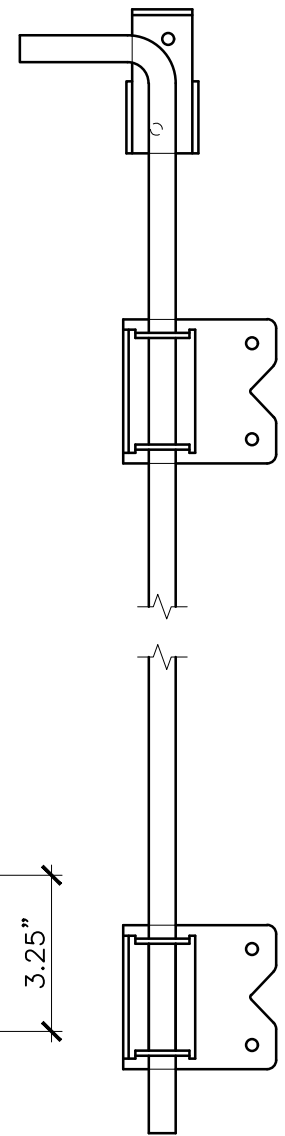

FRONT

FRONT

SIDE

TOP

RETAINER

TOP

SIDE

GUIDE BRACKET X2

FRONT

BOLT

FRONT ASSEMBLED

<p>PROPERTY OF:</p> 	<p>PRODUCT DESCRIPTION:</p> <p>24", 36" AND 42" CANE BOLT</p> <p>ALL DIMENSIONS ±0.125"</p>	<p>PART NUMBER:</p> <p>4096-BP/WP</p>
---	---	---------------------------------------