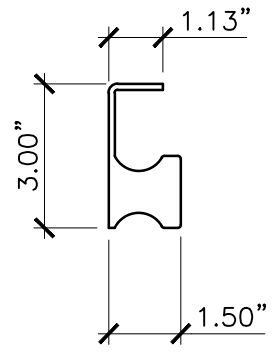

FRONT

FRONT

SIDE

TOP

RETAINER

TOP

SIDE

GUIDE BRACKET X2

FRONT

BOLT

FRONT ASSEMBLED

<p>PROPERTY OF:</p> 	<p>PRODUCT DESCRIPTION:</p> <p>24", 36" AND 42" CANE BOLT</p> <p>ALL DIMENSIONS ±0.125"</p>	<p>PART NUMBER:</p> <p>4096-BP/WP</p>
---	---	---------------------------------------