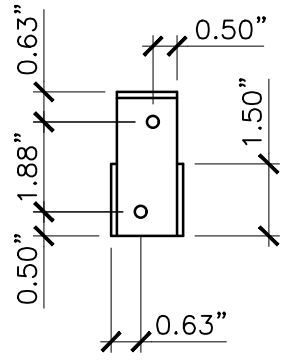

FRONT

FRONT

SIDE

TOP

RETAINER

TOP

SIDE

GUIDE BRACKET X2

FRONT

BOLT

FRONT ASSEMBLED

<p>PROPERTY OF:</p> 	<p>PRODUCT DESCRIPTION:</p> <p>24", 36" AND 42" CANE BOLT</p> <p>ALL DIMENSIONS ±0.125"</p>	<p>PART NUMBER:</p> <p>4096-BP/WP</p>
---	---	---------------------------------------