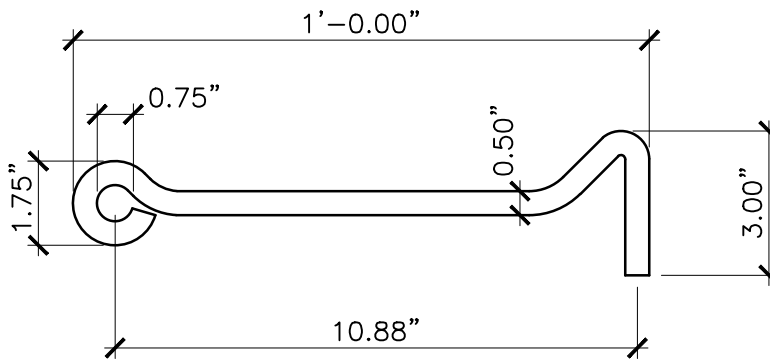

FRONT ASSEMBLED

TOP ASSEMBLED

FRONT

<p>PROPERTY OF:</p> 	<p>PRODUCT DESCRIPTION:</p> <p>12" CABIN HOOK AND GATE HOLDBACK</p> <p>ALL DIMENSIONS $\pm 0.125"$</p>	<p>PART NUMBER:</p> <p>4270-12</p>
---	---	------------------------------------