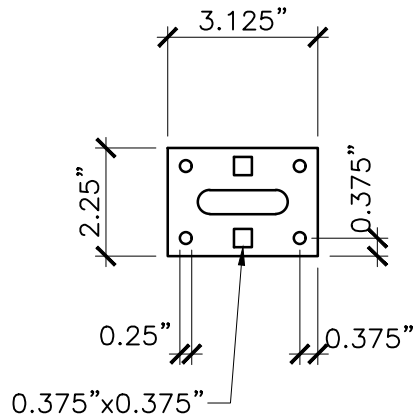

FRONT ASSEMBLED

TOP ASSEMBLED

FRONT

<p>PROPERTY OF:</p> 	<p>PRODUCT DESCRIPTION:</p> <p>12" CABIN HOOK AND GATE HOLDBACK</p> <p>ALL DIMENSIONS $\pm 0.125"$</p>	<p>PART NUMBER:</p> <p>4270-12</p>
---	---	------------------------------------