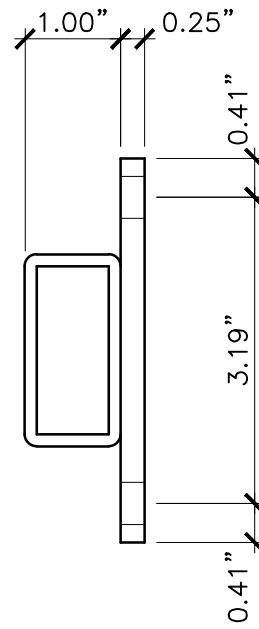

FRONT

SIDE

TOP

PROPERTY OF:

PRODUCT DESCRIPTION:

LOCKABLE CANE BOLT KEEPER

ALL DIMENSIONS ± 0.125 "

PART NUMBER: