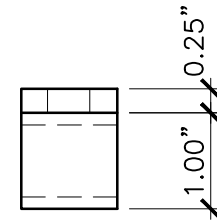

FRONT

SIDE

TOP

PROPERTY OF:

PRODUCT DESCRIPTION:

LOCKABLE CANE BOLT KEEPER

ALL DIMENSIONS ± 0.125 "

PART NUMBER: