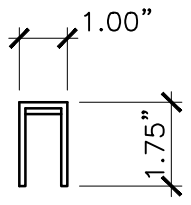

FRONT — SLIDE BOLT EXTENDED

FRONT VIEW LATCH

SIDE VIEW LATCH

FRONT — SLIDE BOLT PULLED IN

SIDE VIEW — SLIDE BOLT PULLED IN

<p>PROPERTY OF:</p> 	<p>PRODUCT DESCRIPTION:</p> <p>24" LOCKABLE CANE BOLT</p> <p>ALL DIMENSIONS ±0.125"</p>	<p>PART NUMBER:</p> <p>5000</p>
---	---	---------------------------------