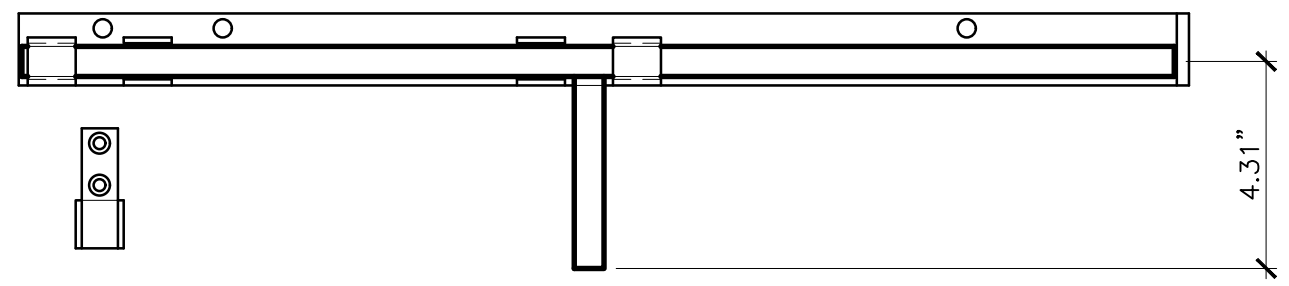

FRONT — SLIDE BOLT EXTENDED

FRONT VIEW LATCH

SIDE VIEW LATCH

FRONT — SLIDE BOLT PULLED IN

SIDE VIEW — SLIDE BOLT PULLED IN

<p>PROPERTY OF:</p> 	<p>PRODUCT DESCRIPTION:</p> <p>24" LOCKABLE CANE BOLT</p> <p>ALL DIMENSIONS ±0.125"</p>	<p>PART NUMBER:</p> <p>5000</p>
---	---	---------------------------------