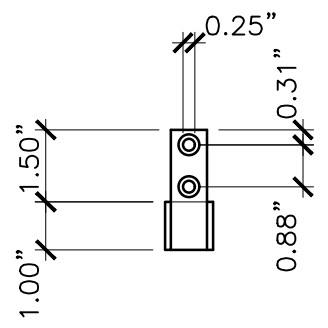

FRONT — SLIDE BOLT EXTENDED

FRONT VIEW LATCH

SIDE VIEW LATCH

FRONT — SLIDE BOLT PULLED IN

SIDE VIEW — SLIDE BOLT PULLED IN

<p>PROPERTY OF:</p> 	<p>PRODUCT DESCRIPTION:</p> <p>24" LOCKABLE CANE BOLT</p> <p>ALL DIMENSIONS ±0.125"</p>	<p>PART NUMBER:</p> <p>5000</p>
---	---	---------------------------------