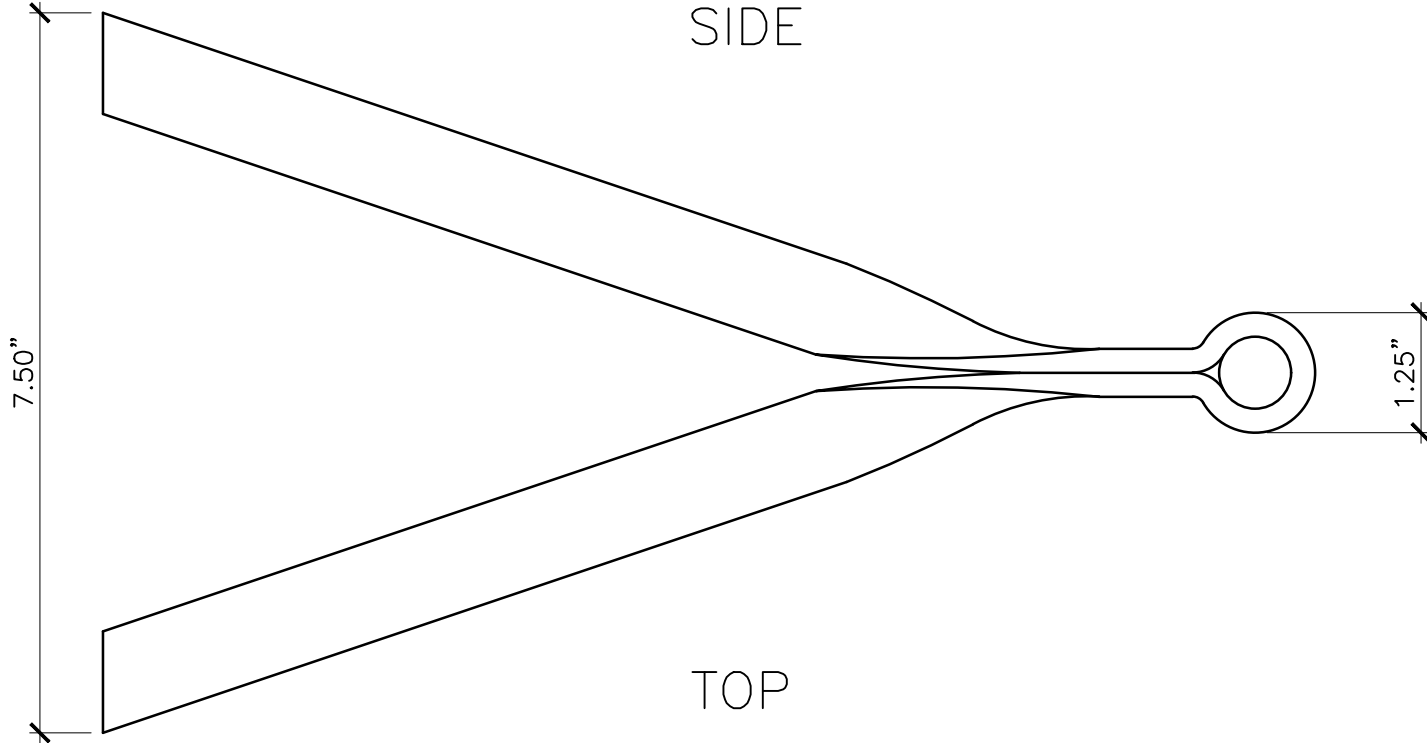

SIDE

TOP

<p>PROPERTY OF:</p> 	<p>PRODUCT DESCRIPTION:</p> <p>GATE HANGER FOR MASONRY OR STONE</p> <p>ALL DIMENSIONS <math>\pm 0.125</math>"</p>	<p>PART NUMBER:</p> <p>8257</p>
---	---	---------------------------------