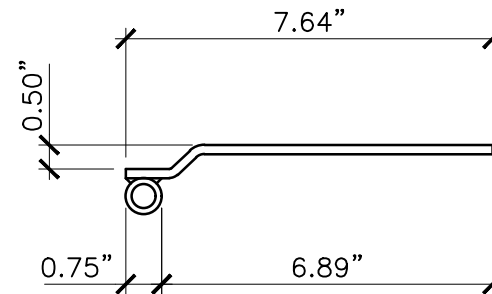

SIDE

FRONT

FRONT

TOP

TOP

<p>PROPERTY OF:</p> 	<p>PRODUCT DESCRIPTION:</p> <p>CURVED CRANKED BAND – BOTTOM HINGE (LEFT)</p> <p>ALL DIMENSIONS ± 0.125"</p>	<p>PART NUMBER:</p> <p>8295</p>
---	--	---------------------------------