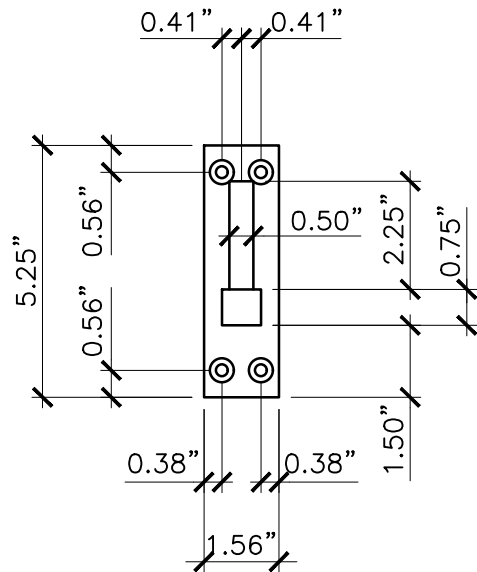

SIDE

FRONT

FRONT

TOP

TOP

<p>PROPERTY OF:</p> 	<p>PRODUCT DESCRIPTION:</p> <p>CURVED CRANKED BAND – BOTTOM HINGE (LEFT)</p> <p>ALL DIMENSIONS ± 0.125"</p>	<p>PART NUMBER:</p> <p>8295</p>
---	--	---------------------------------