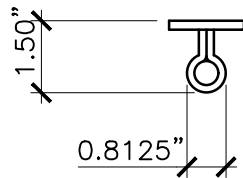

SIDE

FRONT

FRONT

TOP

TOP

<p>PROPERTY OF:</p> 	<p>PRODUCT DESCRIPTION:</p> <p>CURVED CRANKED BAND – BOTTOM HINGE (LEFT)</p> <p>ALL DIMENSIONS ± 0.125"</p>	<p>PART NUMBER:</p> <p>8295</p>
---	--	---------------------------------