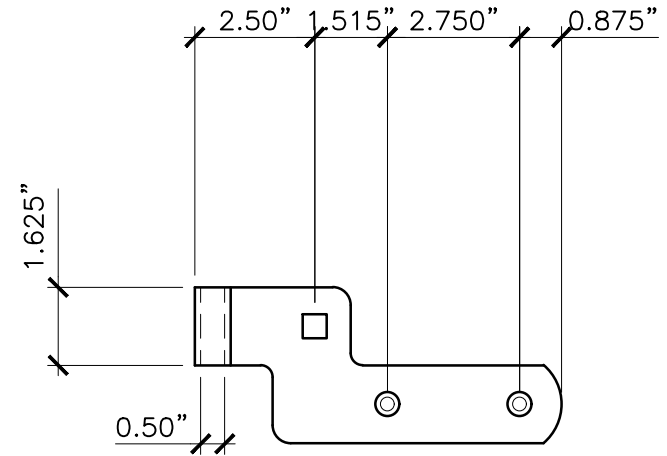

SIDE

FRONT

FRONT

TOP

TOP

<p>PROPERTY OF:</p> 	<p>PRODUCT DESCRIPTION:</p> <p>CURVED CRANKED BAND – BOTTOM HINGE (LEFT)</p> <p>ALL DIMENSIONS ± 0.125"</p>	<p>PART NUMBER:</p> <p>8295</p>
---	--	---------------------------------