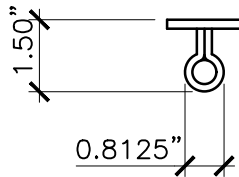

SIDE

FRONT

TOP

FRONT

TOP

<p>PROPERTY OF:</p> 	<p>PRODUCT DESCRIPTION:</p> <p>CURVED CRANKED BAND – BOTTOM HINGE (RIGHT)</p> <p>ALL DIMENSIONS ±0.125"</p>	<p>PART NUMBER:</p> <p>6295</p>
---	---	---------------------------------