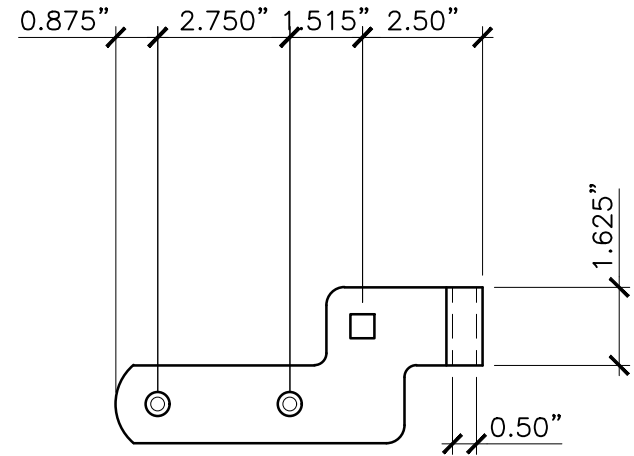

SIDE

FRONT

TOP

FRONT

TOP

<p>PROPERTY OF:</p> 	<p>PRODUCT DESCRIPTION:</p> <p>CURVED CRANKED BAND – BOTTOM HINGE (RIGHT)</p> <p>ALL DIMENSIONS ±0.125"</p>	<p>PART NUMBER:</p> <p>6295</p>
---	---	---------------------------------