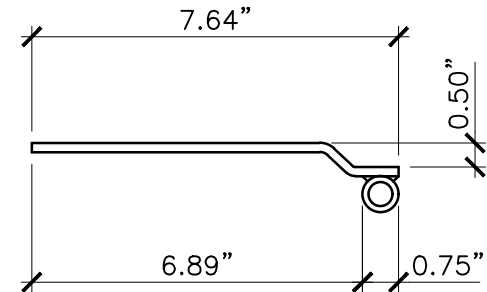

SIDE

FRONT

TOP

FRONT

TOP

<p>PROPERTY OF:</p> 	<p>PRODUCT DESCRIPTION:</p> <p>CURVED CRANKED BAND – BOTTOM HINGE (RIGHT)</p> <p>ALL DIMENSIONS ±0.125"</p>	<p>PART NUMBER:</p> <p>6295</p>
---	---	---------------------------------