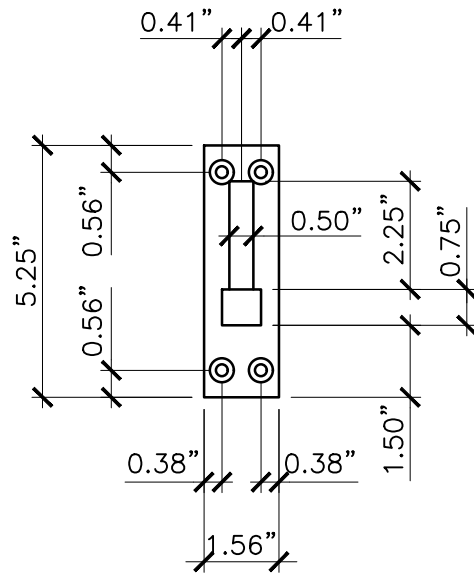

SIDE

FRONT

TOP

FRONT

TOP

<p>PROPERTY OF:</p> 	<p>PRODUCT DESCRIPTION:</p> <p>CURVED CRANKED BAND – BOTTOM HINGE (RIGHT)</p> <p>ALL DIMENSIONS ±0.125"</p>	<p>PART NUMBER:</p> <p>6295</p>
---	---	---------------------------------