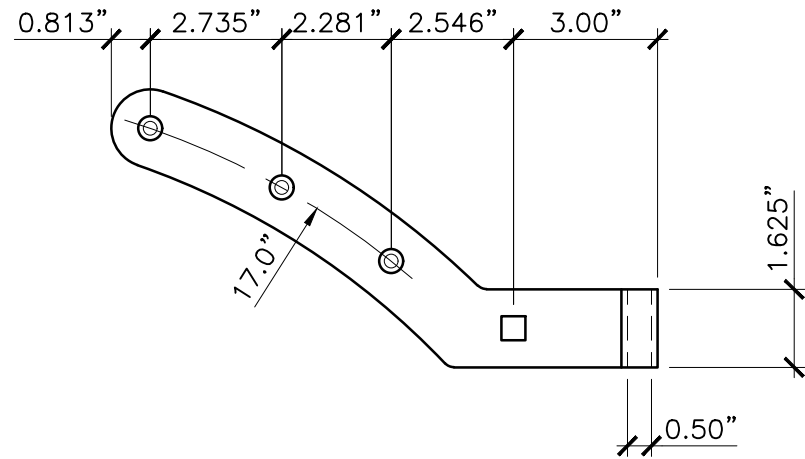

SIDE

FRONT

TOP

FRONT

TOP

PROPERTY OF:

PRODUCT DESCRIPTION:

12" CURVED CRANKED BAND – TOP HINGE  
 (RIGHT UP OR LEFT DOWN)  
 ALL DIMENSIONS  $\pm 0.125"$

PART NUMBER:

8295