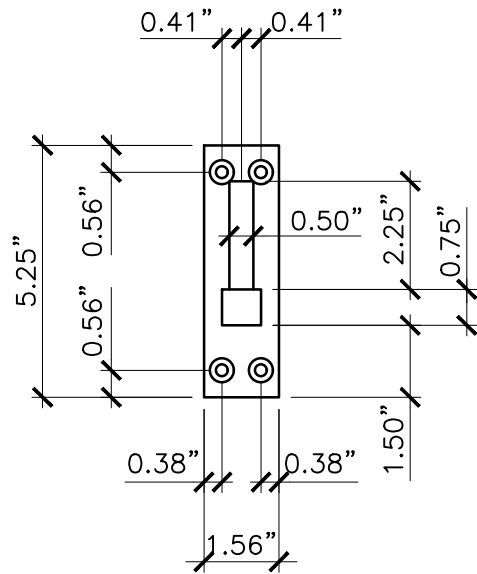

SIDE

FRONT

TOP

FRONT

TOP

PROPERTY OF:

PRODUCT DESCRIPTION:

12" CURVED CRANKED BAND – TOP HINGE  
 (RIGHT UP OR LEFT DOWN)  
 ALL DIMENSIONS  $\pm 0.125"$

PART NUMBER:

8295