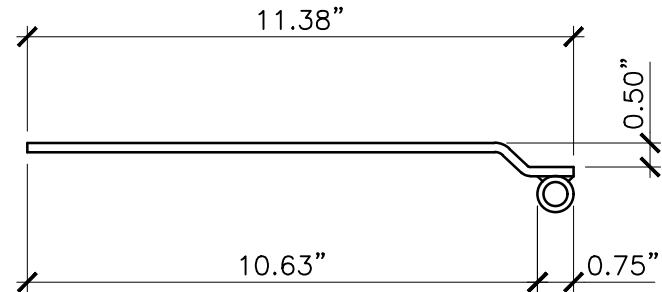

SIDE

FRONT

TOP

FRONT

TOP

PROPERTY OF:

PRODUCT DESCRIPTION:

12" CURVED CRANKED BAND – TOP HINGE  
 (RIGHT UP OR LEFT DOWN)  
 ALL DIMENSIONS  $\pm 0.125"$

PART NUMBER:

8295