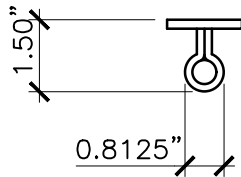

SIDE

FRONT

TOP

FRONT

TOP

PROPERTY OF:

PRODUCT DESCRIPTION:

12" CURVED CRANKED BAND – TOP HINGE  
 (RIGHT UP OR LEFT DOWN)  
 ALL DIMENSIONS  $\pm 0.125"$