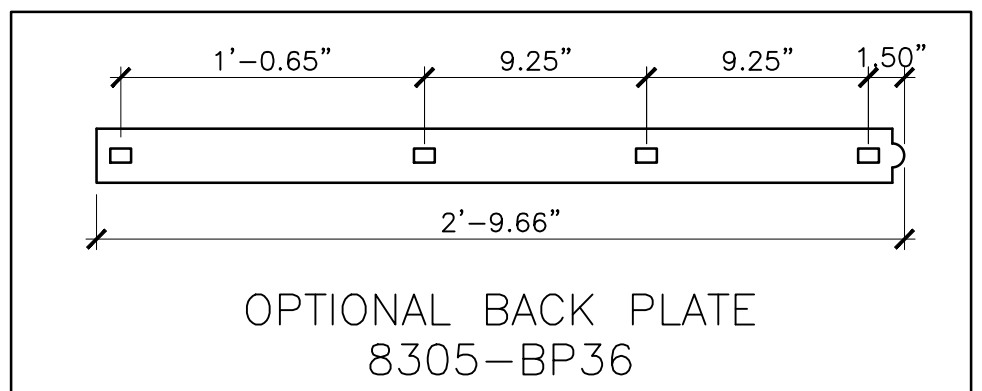

SIDE

TOP

<p>PROPERTY OF:</p> 	<p>PRODUCT DESCRIPTION: 36" HEAVY DUTY STRAIGHT FLAT STRAP HINGE WITH 3/4" EYE ALL DIMENSIONS ±0.125"</p>	<p>PART NUMBER: 8307</p>
---	---	------------------------------