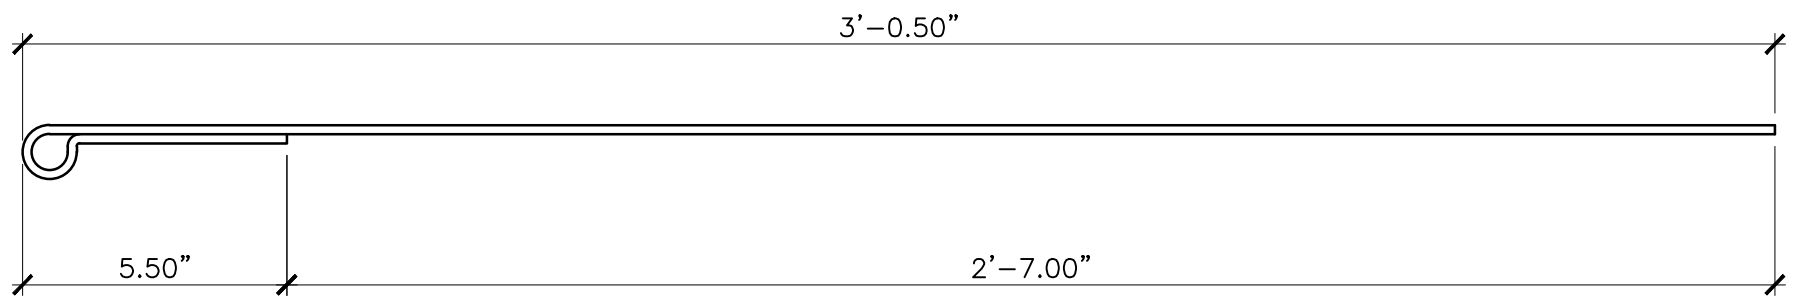

SIDE

TOP

<p>PROPERTY OF:</p> 	<p>PRODUCT DESCRIPTION: 36" HEAVY DUTY STRAIGHT FLAT STRAP HINGE WITH 3/4" EYE ALL DIMENSIONS ±0.125"</p>	<p>PART NUMBER: 8307</p>
---	---	------------------------------