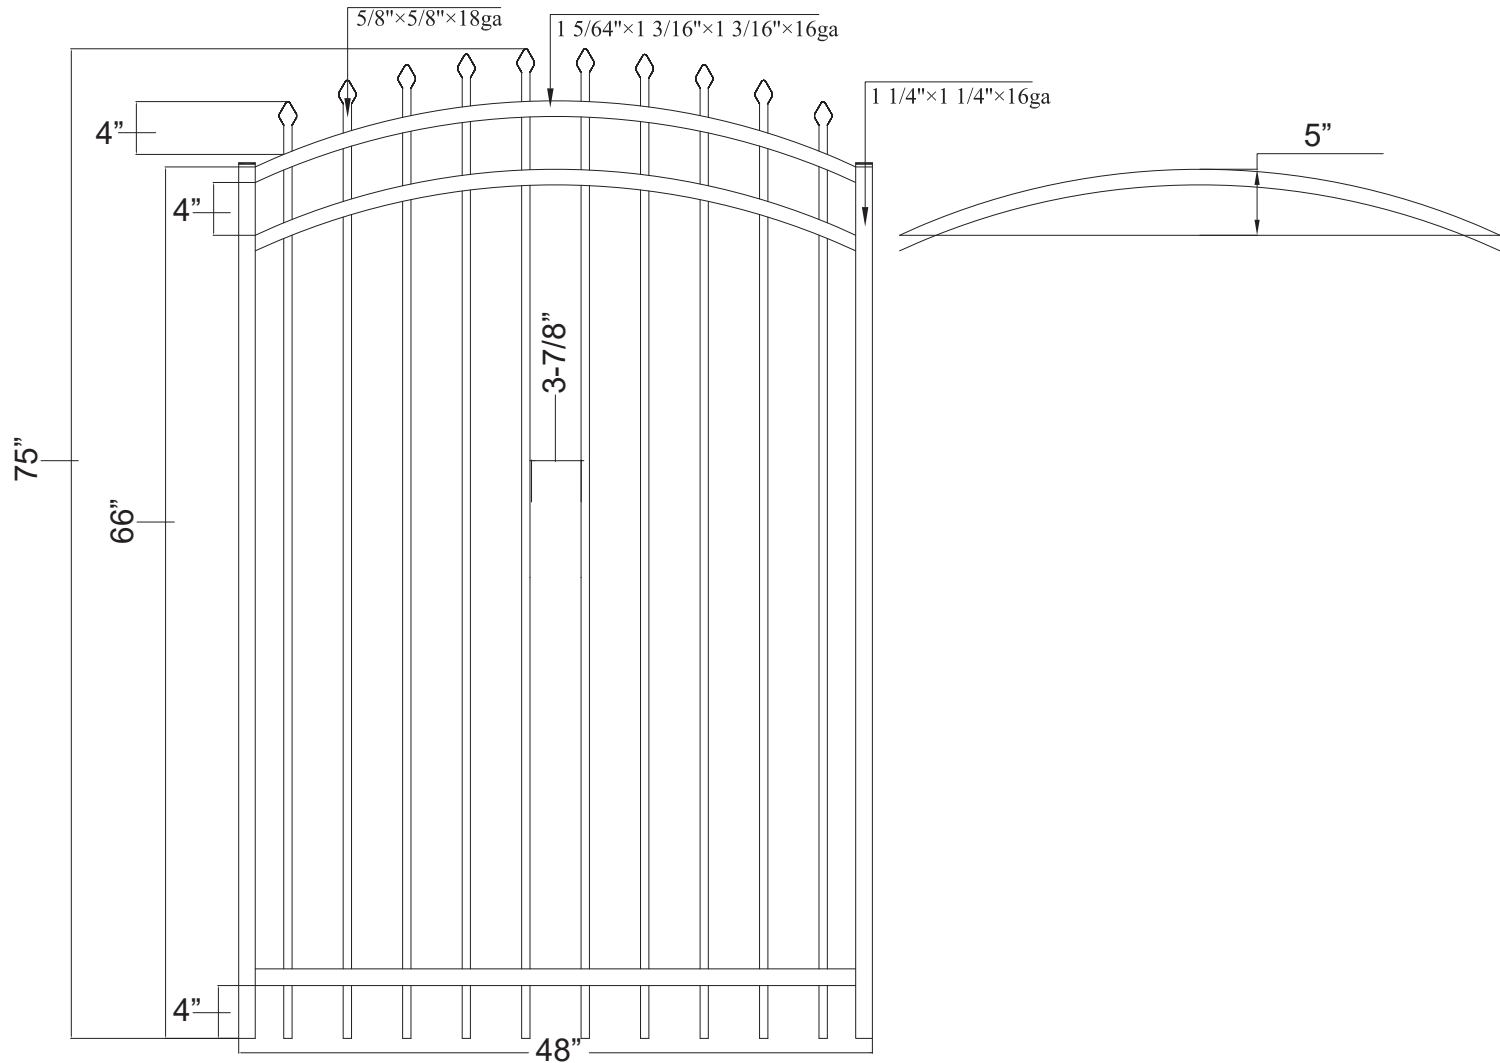

Spartan 3 Rail Arched Series

Spear top & Extended bottom

48" = 10 Pickets
60" = 12 Pickets

Δ - NTS

Residential Gates

Project: SPS Centurion R Gates : Spartan Arch 3Rail

Approved By: _____ Date: _____
Revision NO. _____
Drawn By: _____ Effective Date: _____

Drawing NO.
CER Y 6