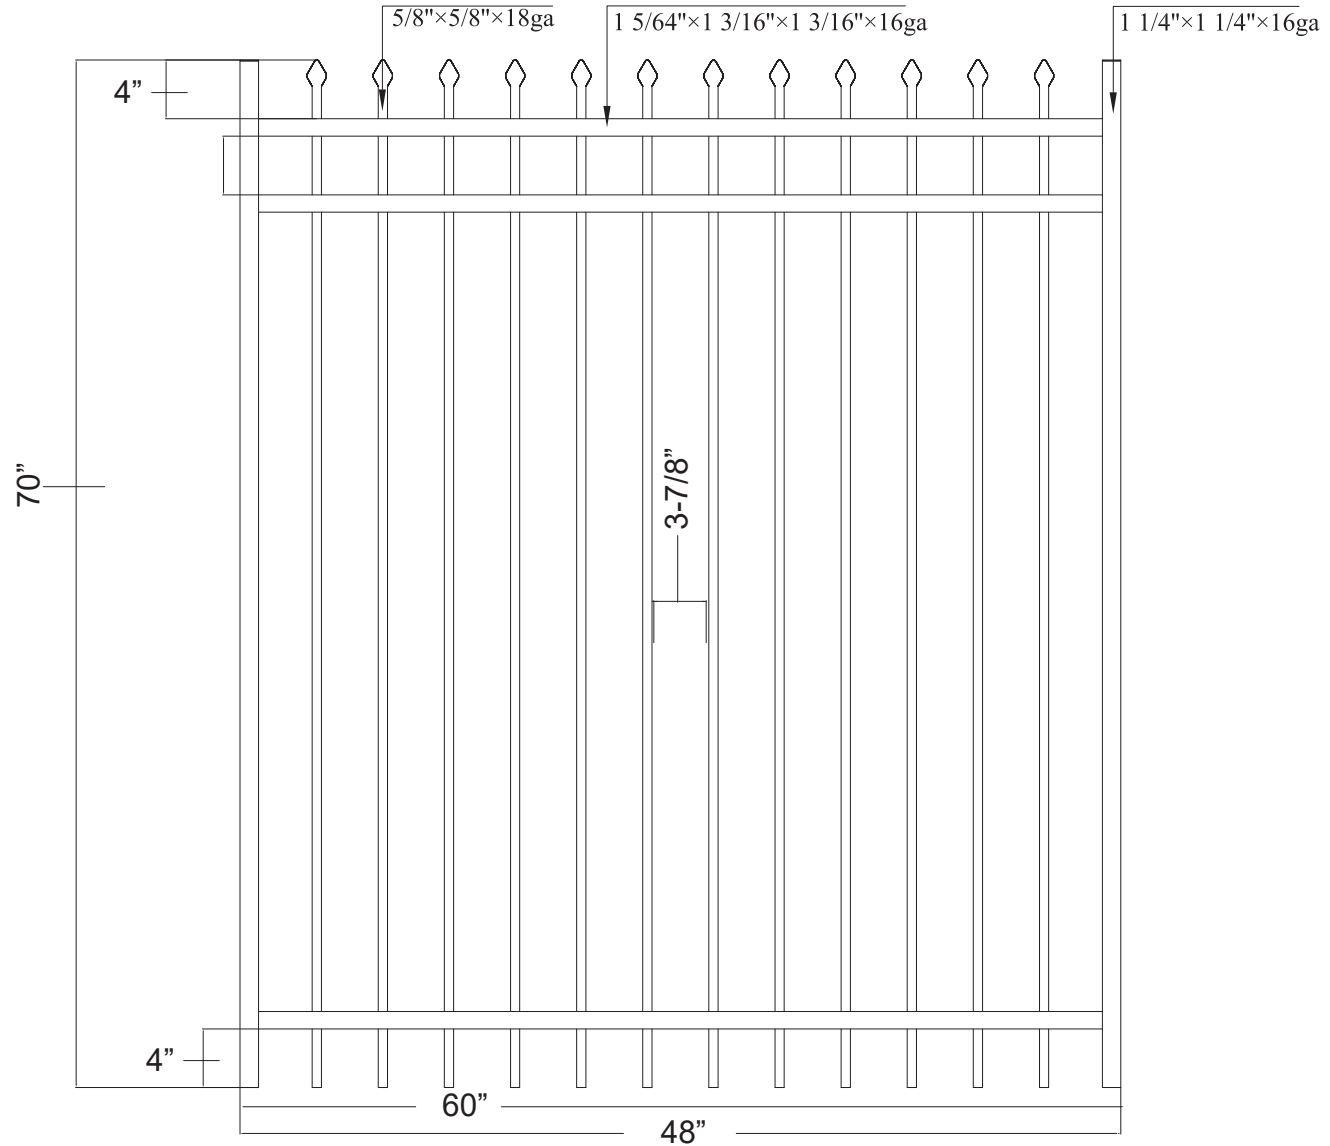

Spartan 3 Rail Series

Spear top & Extended bottom

48" = 10 Pickets
60" = 12 Pickets

Δ - NTS

Residential Gates

Project:

SPS Centurion R Gates : Spartan 3Rail

Approved By/Date

Revision NO.

Drawing NO.

Drawn By:

Effective Date

CER E 6,9