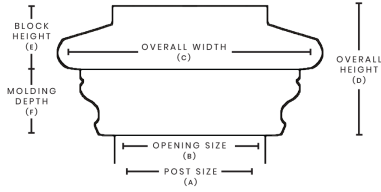

POST MEASUREMENT CHART: GREAT POINT

MEASUREMENT DIRECTIONS

Measure the **actual width** of your post and order according to the **post size** chart.

SKU	POST SIZE (A)	OPENING SIZE (B)	OVERALL WIDTH (C)	OVERALL HEIGHT (D)	BLOCK HEIGHT (E)	MOLDING DEPTH (F)
GPC312	3-1/2"	3-5/8"	5-3/4"	3"	1-3/8"	1-5/8"
GPC312512	3-1/2" x 5-1/2"	3-5/8" x 5-5/8"	5-3/4"x7-3/4"	3"	1-3/8"	1-5/8"
GPC334	3-3/4"	3-7/8"	5-3/4"	3"	1-3/8"	1-5/8"
GPC4	4"	4-1/8"	6-1/4"	3"	1-3/8"	1-5/8"
GPC46	4"x6"	4-1/8"x6-1/8"	6-1/4"x8-1/4"	3"	1-3/8"	1-5/8"
GPC412	4-1/2"	4-5/8"	6-3/4"	3"	1-3/8"	1-5/8"
GPC434	4-3/4"	4-7/8"	7"	3"	1-3/8"	1-5/8"
GPC5	5"	5-1/8"	7"	3"	1-3/8"	1-5/8"
GPC512	5-1/2"	5-5/8"	7-3/4"	3"	1-3/8"	1-5/8"
GPC534	5-3/4"	5-7/8"	8"	3"	1-3/8"	1-5/8"
GPC6	6"	6-1/8"	8-1/4"	3"	1-3/8"	1-5/8"
GPC612	6-1/2"	6-5/8"	8-3/4"	3"	1-3/8"	1-5/8"
GPC7	7"	7-1/8"	9-1/4"	3"	1-3/8"	1-5/8"
GPC712	7-1/2"	7-5/8"	9-3/4"	3"	1-3/8"	1-5/8"
GPC8	8"	8-1/8"	10-1/4"	3"	1-3/8"	1-5/8"
GPC812	8-1/2"	8-5/8"	10-3/4"	3"	1-3/8"	1-5/8"
GPC9	9"	9-1/8"	11-1/4"	3-5/8"	2-1/2"	1-5/8"
GPC912	9-1/2"	9-5/8"	11-3/4"	3-5/8"	2-1/2"	1-5/8"
GPC10	10"	10-1/8"	12-1/4"	3-5/8"	2-1/2"	1-5/8"