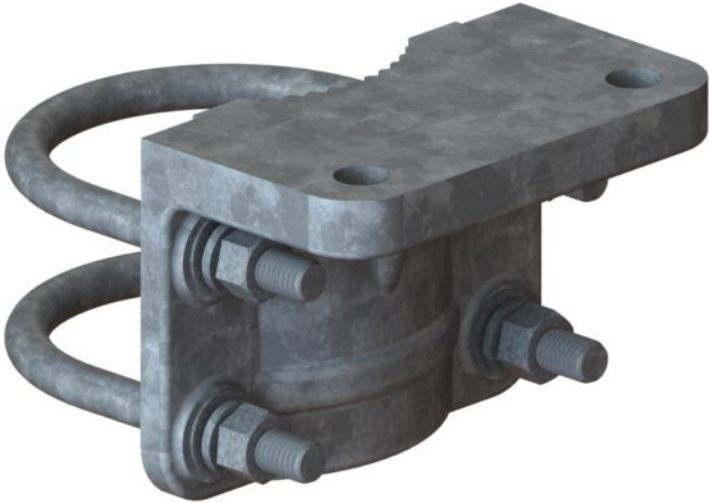

# Round & Square Trolley Brackets

**Round Trolley Bracket**

**Square Trolley Bracket**

**Fits a 4" Square or Round posts and can be used with Nationwide Industries trolleys (NW-TROLLEY4WA or NW-TROLLEY8WA)**

Trolley Brackets			
Part Number	Color	Description	Box Count
NW-TRLLBKT-R-HD	MILL	Trolley Bracket, Round, 4", HDG	6(EA)
NW-TRLLBKT-S-HD	MILL	Trolley Bracket, Square, 4", HDG	6(EA)