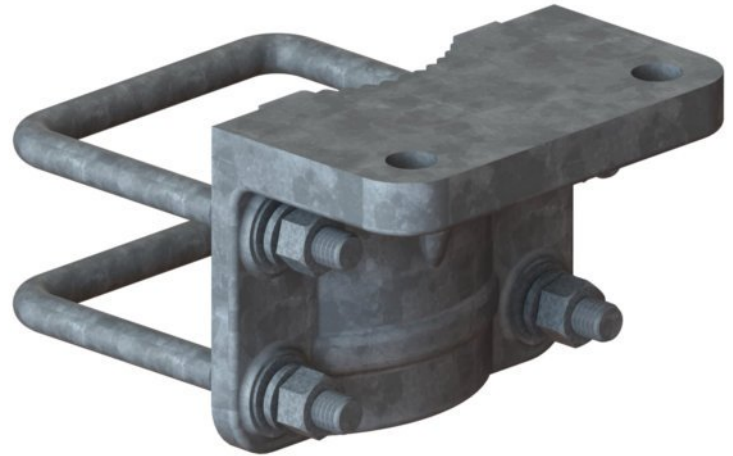

# Round & Square Trolley Brackets

**Round Trolley Bracket**

**Square Trolley Bracket**

**Fits a 4" Square or Round posts and can be used with Nationwide Industries trolleys (NW-TROLLEY4WA or NW-TROLLEY8WA)**

Trolley Brackets			
Part Number	Color	Description	Box Count
NW-TRLLBKT-R-HD	MILL	Trolley Bracket, Round, 4", HDG	6(EA)
NW-TRLLBKT-S-HD	MILL	Trolley Bracket, Square, 4", HDG	6(EA)