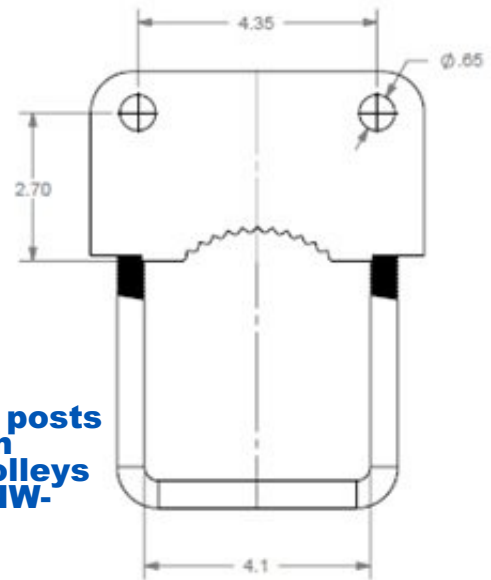

# Round & Square Trolley Brackets

**Round Trolley Bracket**

**Square Trolley Bracket**

**Fits a 4" Square or Round posts and can be used with Nationwide Industries trolleys (NW-TROLLEY4WA or NW-TROLLEY8WA)**

Trolley Brackets			
Part Number	Color	Description	Box Count
NW-TRLLBKT-R-HD	MILL	Trolley Bracket, Round, 4", HDG	6(EA)
NW-TRLLBKT-S-HD	MILL	Trolley Bracket, Square, 4", HDG	6(EA)