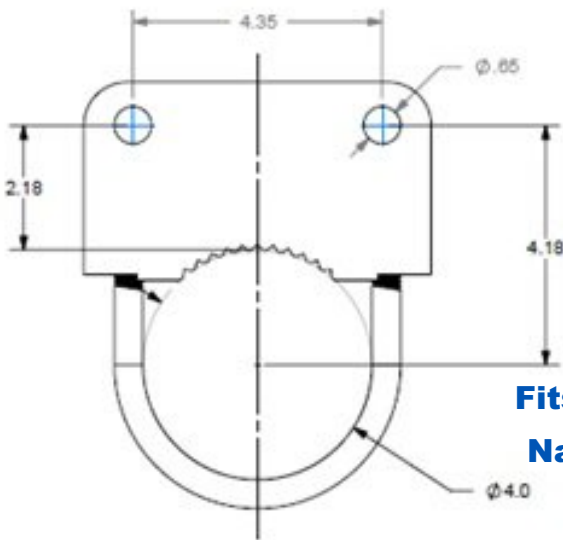

# Round & Square Trolley Brackets

**Round Trolley Bracket**

**Square Trolley Bracket**

**Fits a 4" Square or Round posts and can be used with Nationwide Industries trolleys (NW-TROLLEY4WA or NW-TROLLEY8WA)**

Trolley Brackets			
Part Number	Color	Description	Box Count
NW-TRLLBKT-R-HD	MILL	Trolley Bracket, Round, 4", HDG	6(EA)
NW-TRLLBKT-S-HD	MILL	Trolley Bracket, Square, 4", HDG	6(EA)