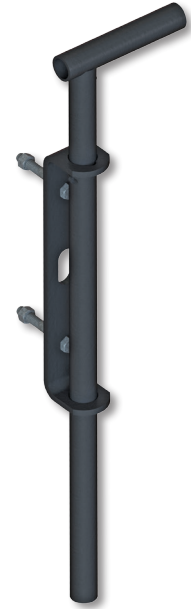

Commercial Drop Rods

WORKS WITH VINYL, WOOD, ALUMINUM, STEEL AND CHAINLINK GATE TYPES

COMMERCIAL DROP ROD				
Part Number	Color	Description	Box Count	Case Weight
NW6270-24BK	Black	1" Commercial Drop Rod, 24"	10(EA)	46 lbs
NW6270-24HDG	Mill	1" Commercial Drop Rod, 24"	10(EA)	46 lbs
NW6270-36BK	Black	1" Commercial Drop Rod, 36"	10(EA)	55 lbs
NW6270-36HDG	Mill	1" Commercial Drop Rod, 36"	10(EA)	55 lbs
NW6270-48BK	Black	1" Commercial Drop Rod, 48"	5(EA)	36 lbs
NW6270-48HDG	Mill	1" Commercial Drop Rod, 48"	5(EA)	36 lbs

The 1" O.D. heavy duty drop rod is an excellent product that is great for your commercial uses. It features retention ears for anti-theft prevention and "gate open" positioning and it can be bolted on or welded on to your gate.

COMMERCIAL PAD LOCKABLE DROP ROD				
Part Number	Color	Description	Box Count	Case Weight
NW6270L-24BK	Black	1" Commercial Drop Rod, 24"	10(EA)	46 lbs
NW6270L-24HDG	Mill	1" Commercial Drop Rod, 24"	10(EA)	46 lbs
NW6270L-36BK	Black	1" Commercial Drop Rod, 36"	10(EA)	55 lbs
NW6270L-36HDG	Mill	1" Commercial Drop Rod, 36"	10(EA)	55 lbs
NW6270L-48BK	Black	1" Commercial Drop Rod, 48"	5(EA)	36 lbs
NW6270L-48HDG	Mill	1" Commercial Drop Rod, 48"	5(EA)	36 lbs

*Padlocks not included.

**NW6270L Pad
Lockable Tab**

**Heavy Duty
1" O.D.**

**Thru Bolted or
Welded on**