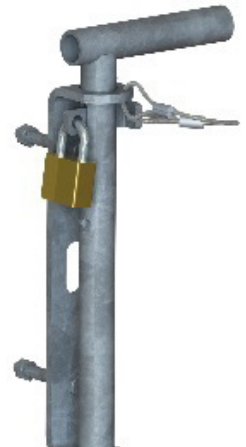

Commercial Drop Rods

WORKS WITH VINYL, WOOD, ALUMINUM, STEEL AND CHAINLINK GATE TYPES

COMMERCIAL DROP ROD				
Part Number	Color	Description	Box Count	Case Weight
NW6270-24BK	Black	1" Commercial Drop Rod, 24"	10(EA)	46 lbs
NW6270-24HDG	Mill	1" Commercial Drop Rod, 24"	10(EA)	46 lbs
NW6270-36BK	Black	1" Commercial Drop Rod, 36"	10(EA)	55 lbs
NW6270-36HDG	Mill	1" Commercial Drop Rod, 36"	10(EA)	55 lbs
NW6270-48BK	Black	1" Commercial Drop Rod, 48"	5(EA)	36 lbs
NW6270-48HDG	Mill	1" Commercial Drop Rod, 48"	5(EA)	36 lbs

The 1" O.D. heavy duty drop rod is an excellent product that is great for your commercial uses. It features retention ears for anti-theft prevention and "gate open" positioning and it can be bolted on or welded on to your gate.

COMMERCIAL PAD LOCKABLE DROP ROD				
Part Number	Color	Description	Box Count	Case Weight
NW6270L-24BK	Black	1" Commercial Drop Rod, 24"	10(EA)	46 lbs
NW6270L-24HDG	Mill	1" Commercial Drop Rod, 24"	10(EA)	46 lbs
NW6270L-36BK	Black	1" Commercial Drop Rod, 36"	10(EA)	55 lbs
NW6270L-36HDG	Mill	1" Commercial Drop Rod, 36"	10(EA)	55 lbs
NW6270L-48BK	Black	1" Commercial Drop Rod, 48"	5(EA)	36 lbs
NW6270L-48HDG	Mill	1" Commercial Drop Rod, 48"	5(EA)	36 lbs

*Padlocks not included.

**NW6270L Pad
Lockable Tab**

**Heavy Duty
1" O.D.**

**Thru Bolted or
Welded on**