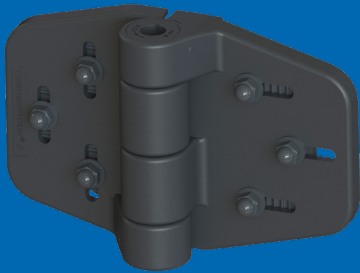

**PATENTED**

**CORNERSTONE® 2  
SELF CLOSING NYLON HINGES**

C2H095F

C2H120NB

C2H100N

C2H100N-COVER-BK

C2H350F

C2H350N

C2H200F

C2H300F

LIGHT DUTY DESIGN

HEAVY DUTY DESIGN

EASY TENSION RELEASE WITH MOST SCREWDRIVERS

TURN-N-GO™ TENSIONING

STANDARD DUTY DESIGN

EASY TENSION RELEASE WITH MOST SCREWDRIVERS

TURN-N-GO™ TENSIONING

SAFE ANTI-CLIMB DESIGN

PART NUMBER	DESCRIPTION	COLOR	COUNT	CASE WEIGHT (LBS)
C2H095F-4D-BK	CornerStone® 2, light duty, fully adjustable, self-closing, nylon, includes SS self-drilling screws	Black	20 (PR)	18.00
C2H100N-COVER-BK	Cover Plate (hinge not included)	Black	20 (PR)	1.25
C2H100N-4D-BK	CornerStone® 2, standard duty, non-adjustable, self-closing, nylon, 1" leaves, includes SS self-drilling screws	Black	20 (PR)	34.94
C2H120NB-4D-BK	CornerStone® 2, heavy-duty, non-adjustable, self-closing, includes SS self-drilling screws	Black	20 (PR)	36.96
C2H200F-4D-BK	CornerStone® 2, standard duty, fully adjustable, self-closing, nylon, fits 2" gate posts & small gate frames, includes SS self-drilling screws	Black	20 (PR)	38.98
C2H300F-4D-BK	CornerStone® 2, standard duty, fully adjustable, self-closing, nylon, 3" leaves, includes SS self-drilling screws	Black	10 (PR)	30.69
C2H350F-4D-BK	CornerStone® 2, heavy-duty, fully adjustable, self-closing, nylon, includes SS self-drilling screws	Black	10 (PR)	30.69
C2H350N-4D-BK	CornerStone® 2, heavy-duty, non-adjustable, self-closing, nylon, includes SS self-drilling screws	Black	10 (PR)	22.00

SD's currently available and 4D's coming soon (C2H350F-4D-BK). White available through special order. Contact your sales representative for more information. Allen Wrench Included. CornerStone® 2 hinges tested to 1 million weighted cycles on a 6' x 4' privacy gate.