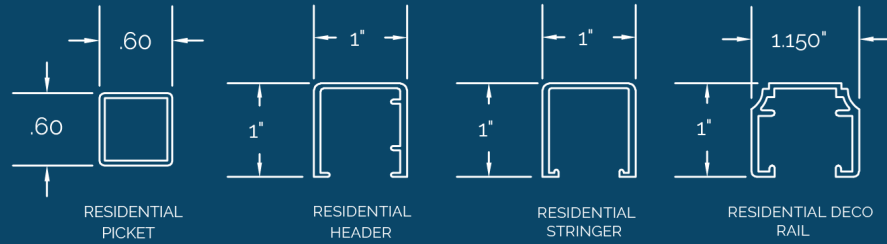

Available in heights of
36", 42", 48", 54", 60" and 72"

FENCE STYLES

CLASSIC 2-RAIL
FLUSH BOTTOM

HEIGHTS:
36", 42", 48", 54", 60", 72"

CLASSIC 3-RAIL
FLUSH BOTTOM

HEIGHTS:
36", 42", 48", 54", 60", 72"

CLASSIC 3-RAIL
PICKET THRU

HEIGHTS:
36", 42", 48", 54", 60", 72"

WILMINGTON 3-RAIL
FLUSH BOTTOM

HEIGHTS:
36", 42", 48", 54", 60", 72"

WILMINGTON 3-RAIL
PICKET THRU

HEIGHTS:
36", 42", 48", 54", 60", 72"

CHICAGO 3-RAIL
FLUSH BOTTOM

HEIGHTS:
36", 42", 48", 54", 60", 72"

RESIDENTIAL GATE SPECS:

- ENTIRELY WELDED FRAME
- GATE UPRIGHT POSTS ARE .125"
- SINGLE GATES UP TO 12' IN LENGTH
- DOUBLE GATES UP TO 24' IN LENGTH
- BRACING & U-FRAME AVAILABLE