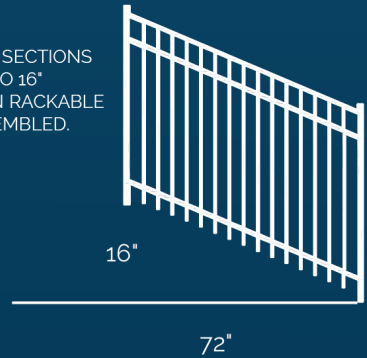

HEIGHTS:
36", 42", 48", 54", 60", 72"

WILMINGTON 3-RAIL
FLUSH BOTTOM

HEIGHTS:
36", 42", 48", 54", 60", 72"

WILMINGTON 3-RAIL
PICKET THRU

HEIGHTS:
36", 42", 48", 54", 60", 72"

CHICAGO 3-RAIL
FLUSH BOTTOM

HEIGHTS:
36", 42", 48", 54", 60", 72"

CHICAGO 3-RAIL
PICKET THRU

HEIGHTS:
36", 42", 48", 54", 60", 72"

BLUE RIDGE 3-RAIL
FLUSH BOTTOM

HEIGHTS:
36", 42", 48", 54", 60", 72"

BLUE RIDGE 3-RAIL
PICKET THRU

HEIGHTS:
36", 42", 48", 54", 60", 72"

POOL CODE APPROVED HEIGHTS

(MINIMUM 45" BETWEEN MID-RAIL AND BOTTOM RAIL)

- CLASSIC: 54", 60", 72" FLUSH BOTTOM
- WILMINGTON: 54", 60", 72" FLUSH BOTTOM
- CHICAGO: 60", 72" FLUSH BOTTOM
- BLUE RIDGE: 60", 72" FLUSH BOTTOM

SHAPES FENCE SECTIONS
CAN RACK UP TO 16"
OVER 72" WHEN RACKABLE
RAILS ARE ASSEMBLED.