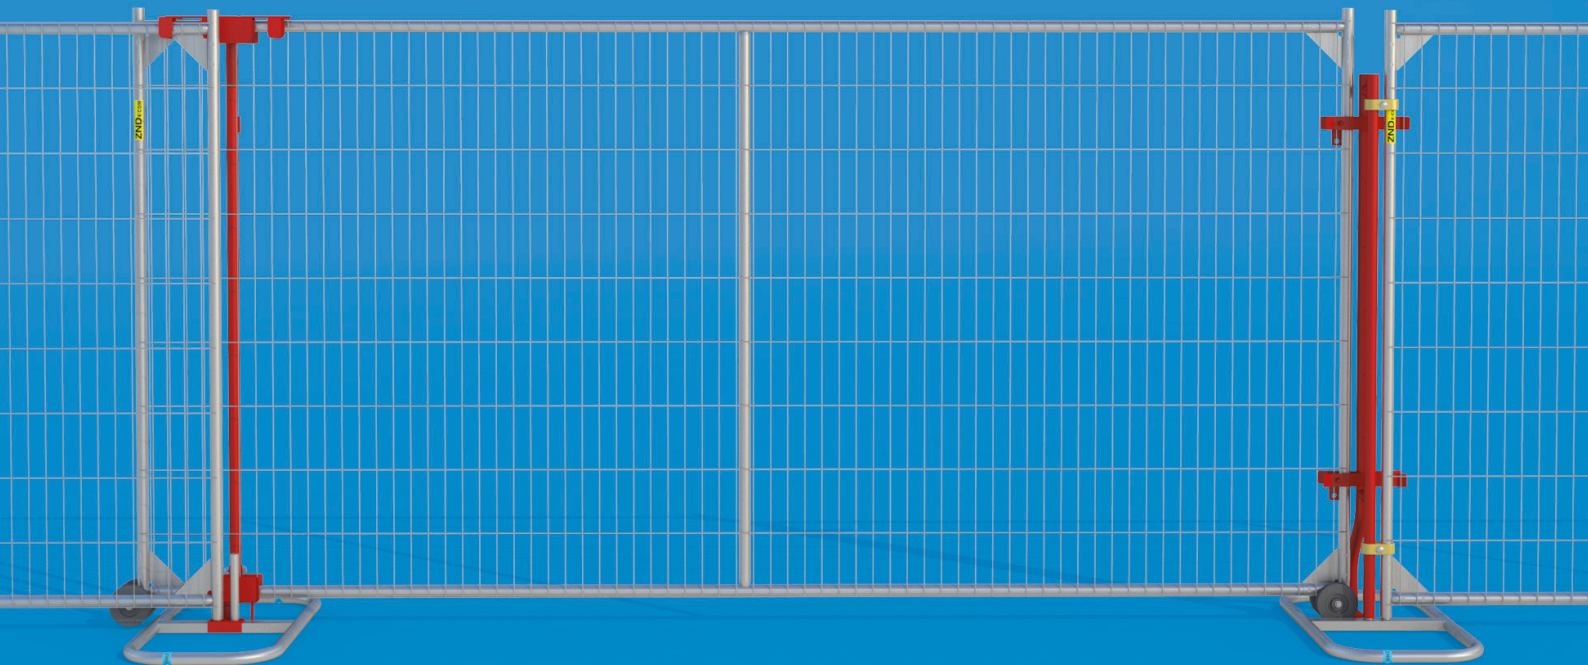

Code: 08051541

Single Sliding Gate Kit

Last modified **September 2021**
please check online to confirm
you have the latest version

www.znd.com

Important Notes

Please note that this document is an assembly guide only and should be used simply to show how ZND products are assembled. The installation images contained within this document show the use of a proprietary ZND stabilizing system and this does not constitute a site specific design.

Single Sliding Gate Kit

Recommended for Safety

Important Notes

Please note that this document is an assembly guide only and should be used simply to show how ZND products are assembled. The installation images contained within this document show the use of a proprietary ZND stabilizing system and this does not constitute a site specific design.