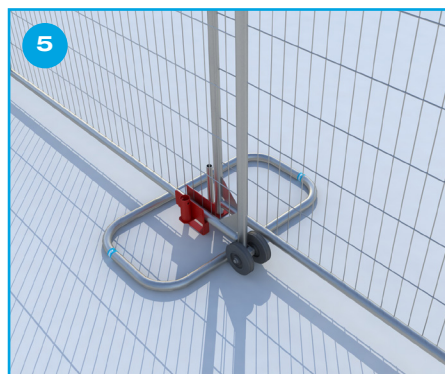

Code: 08051541

Single Sliding Gate Kit

Last modified **September 2021**
please check online to confirm
you have the latest version

www.znd.com

Important Notes

Please note that this document is an assembly guide only and should be used simply to show how ZND products are assembled. The installation images contained within this document show the use of a proprietary ZND stabilizing system and this does not constitute a site specific design.

Single Sliding Gate Kit

Recommended for Safety

Important Notes

Please note that this document is an assembly guide only and should be used simply to show how ZND products are assembled. The installation images contained within this document show the use of a proprietary ZND stabilizing system and this does not constitute a site specific design.

Important Notes

Please note that this document is an assembly guide only and should be used simply to show how ZND products are assembled. The installation images contained within this document show the use of a proprietary ZND stabilizing system and this does not constitute a site specific design.