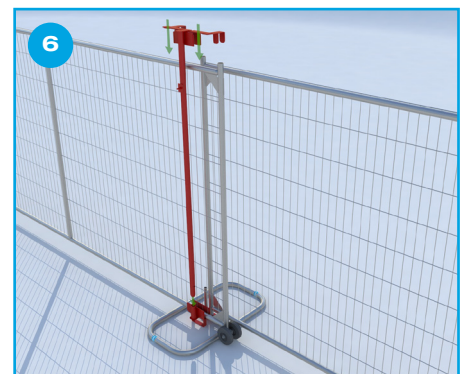

Code: 08051541

Single Sliding Gate Kit

Last modified **September 2021**
please check online to confirm
you have the latest version

www.znd.com

Important Notes

Please note that this document is an assembly guide only and should be used simply to show how ZND products are assembled. The installation images contained within this document show the use of a proprietary ZND stabilizing system and this does not constitute a site specific design.

Single Sliding Gate Kit

Recommended for Safety

Important Notes

Please note that this document is an assembly guide only and should be used simply to show how ZND products are assembled. The installation images contained within this document show the use of a proprietary ZND stabilizing system and this does not constitute a site specific design.