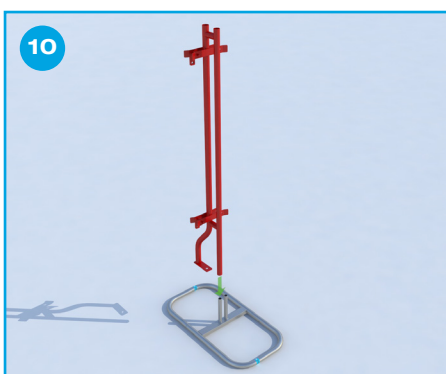

Code: 08051541

Single Sliding Gate Kit

Last modified **September 2021**
please check online to confirm
you have the latest version

www.znd.com

Important Notes

Please note that this document is an assembly guide only and should be used simply to show how ZND products are assembled. The installation images contained within this document show the use of a proprietary ZND stabilizing system and this does not constitute a site specific design.

Single Sliding Gate Kit

Recommended for Safety

Important Notes

Please note that this document is an assembly guide only and should be used simply to show how ZND products are assembled. The installation images contained within this document show the use of a proprietary ZND stabilizing system and this does not constitute a site specific design.

Important Notes

Please note that this document is an assembly guide only and should be used simply to show how ZND products are assembled. The installation images contained within this document show the use of a proprietary ZND stabilizing system and this does not constitute a site specific design.