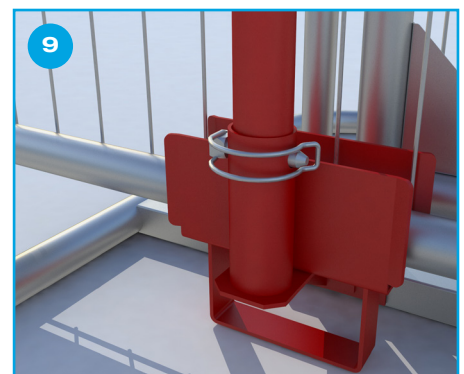

Code: 08051541

Single Sliding Gate Kit

Last modified **September 2021**
please check online to confirm
you have the latest version

www.znd.com

Important Notes

Please note that this document is an assembly guide only and should be used simply to show how ZND products are assembled. The installation images contained within this document show the use of a proprietary ZND stabilizing system and this does not constitute a site specific design.

Single Sliding Gate Kit

Recommended for Safety

Important Notes

Please note that this document is an assembly guide only and should be used simply to show how ZND products are assembled. The installation images contained within this document show the use of a proprietary ZND stabilizing system and this does not constitute a site specific design.

Important Notes

Please note that this document is an assembly guide only and should be used simply to show how ZND products are assembled. The installation images contained within this document show the use of a proprietary ZND stabilizing system and this does not constitute a site specific design.