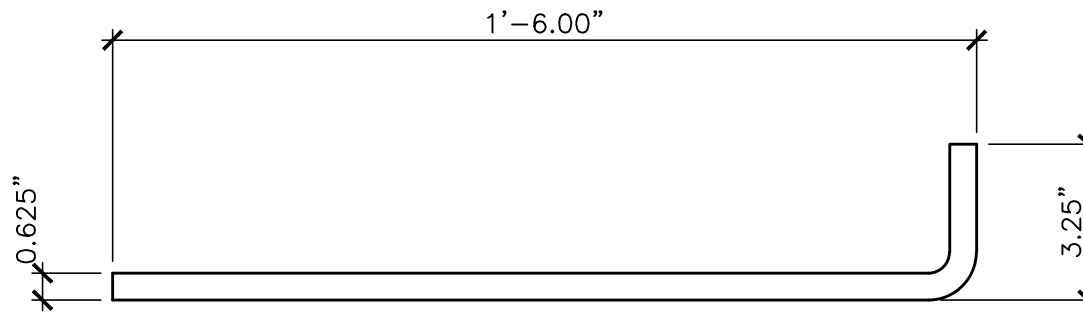

FRONT TOP
GUIDE
BRACKET X2

FRONT SIDE TOP
RETAINER

FRONT
SIDE
LOCKING
BRACKET

FRONT
BOLT

FRONT
ASSEMBLED

<p>PROPERTY OF: SNUG COTTAGE HARDWARE LLC MARYSVILLE MI. 48040</p>	<p>PRODUCT DESCRIPTION: 18" STAINLESS STEEL CANE BOLT ALL DIMENSIONS ±0.125"</p>	<p>PART NUMBER: 4096-18SS/18SC</p>
--	--	--