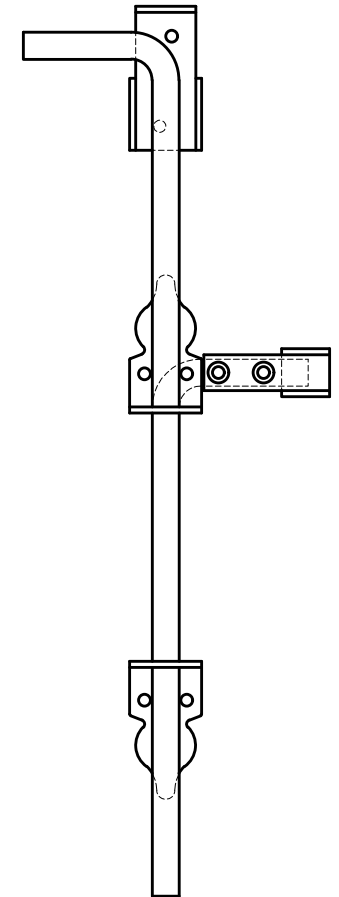

FRONT TOP
GUIDE
BRACKET X2

FRONT SIDE TOP
RETAINER

FRONT
SIDE
LOCKING
BRACKET

FRONT
BOLT

FRONT
ASSEMBLED

<p>PROPERTY OF: SNUG COTTAGE HARDWARE LLC MARYSVILLE MI. 48040</p>	<p>PRODUCT DESCRIPTION: 18" STAINLESS STEEL CANE BOLT ALL DIMENSIONS ±0.125"</p>	<p>PART NUMBER: 4096-18SS/18SC</p>
--	--	--