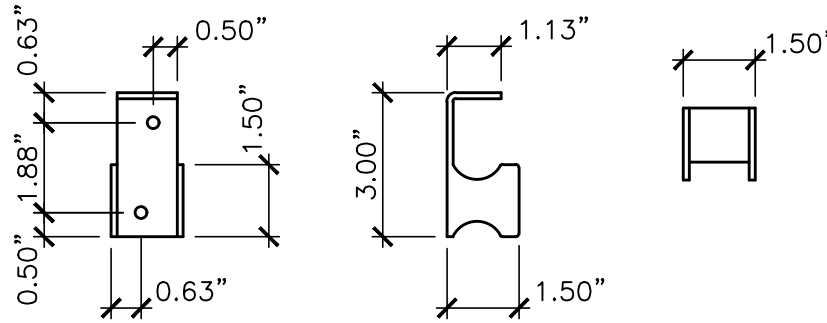

FRONT TOP
GUIDE
BRACKET X2

FRONT SIDE TOP
RETAINER

FRONT
SIDE
LOCKING
BRACKET

FRONT
BOLT

FRONT
ASSEMBLED

<p>PROPERTY OF: SNUG COTTAGE HARDWARE LLC MARYSVILLE MI. 48040</p>	<p>PRODUCT DESCRIPTION: 18" STAINLESS STEEL CANE BOLT ALL DIMENSIONS ±0.125"</p>	<p>PART NUMBER: 4096-18SS/18SC</p>
--	--	--