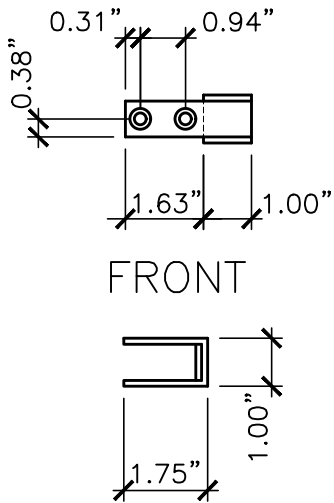

FRONT TOP
GUIDE
BRACKET X2

FRONT SIDE TOP
RETAINER

FRONT
SIDE
LOCKING
BRACKET

FRONT
BOLT

FRONT
ASSEMBLED

<p>PROPERTY OF: SNUG COTTAGE HARDWARE LLC MARYSVILLE MI. 48040</p>	<p>PRODUCT DESCRIPTION: 18" STAINLESS STEEL CANE BOLT ALL DIMENSIONS ±0.125"</p>	<p>PART NUMBER: 4096-18SS/18SC</p>
--	--	--