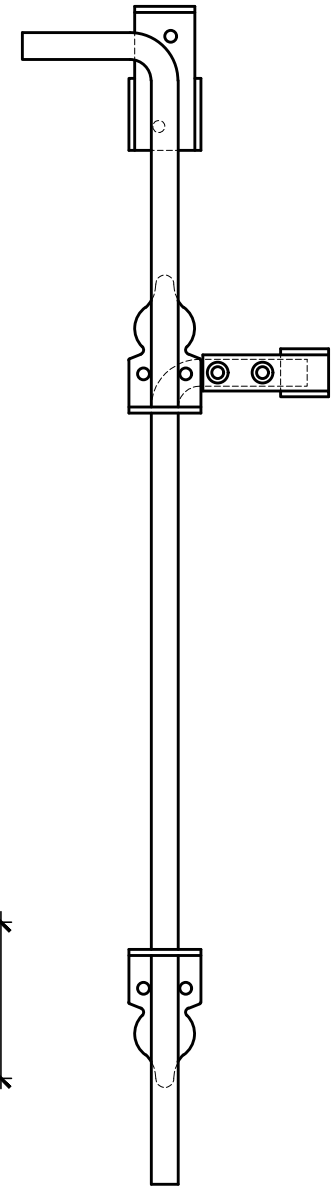

FRONT TOP
GUIDE BRACKET X2

FRONT SIDE TOP
RETAINER

FRONT

SIDE

LOCKING BRACKET

FRONT

BOLT

FRONT ASSEMBLED

<p>PROPERTY OF: SNUG COTTAGE HARDWARE LLC MARYSVILLE MI. 48040</p>	<p>PRODUCT DESCRIPTION: 24" STAINLESS STEEL CANE BOLT ALL DIMENSIONS $\pm 0.125"$</p>	<p>PART NUMBER: 4096-24SS/24SC</p>
--	--	--