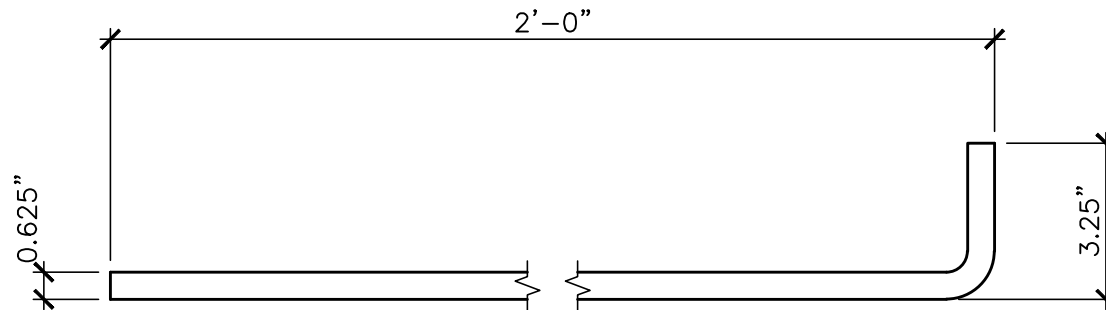

FRONT TOP
GUIDE BRACKET X2

FRONT SIDE TOP
RETAINER

FRONT

SIDE

LOCKING BRACKET

FRONT

BOLT

FRONT ASSEMBLED

<p>PROPERTY OF: SNUG COTTAGE HARDWARE LLC MARYSVILLE MI. 48040</p>	<p>PRODUCT DESCRIPTION: 24" STAINLESS STEEL CANE BOLT ALL DIMENSIONS $\pm 0.125"$</p>	<p>PART NUMBER: 4096-24SS/24SC</p>
--	--	--