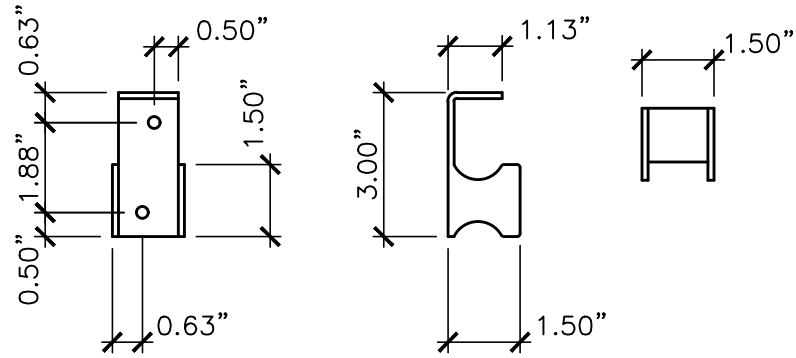

FRONT TOP
GUIDE BRACKET X2

FRONT SIDE TOP
RETAINER

FRONT

SIDE

LOCKING BRACKET

FRONT

BOLT

FRONT ASSEMBLED

<p>PROPERTY OF: SNUG COTTAGE HARDWARE LLC MARYSVILLE MI. 48040</p>	<p>PRODUCT DESCRIPTION: 24" STAINLESS STEEL CANE BOLT ALL DIMENSIONS $\pm 0.125"$</p>	<p>PART NUMBER: 4096-24SS/24SC</p>
--	--	--