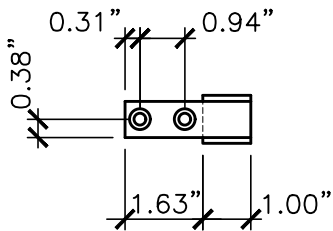

FRONT TOP
GUIDE BRACKET X2

FRONT SIDE TOP
RETAINER

FRONT

SIDE

LOCKING BRACKET

FRONT

BOLT

FRONT ASSEMBLED

<p>PROPERTY OF: SNUG COTTAGE HARDWARE LLC MARYSVILLE MI. 48040</p>	<p>PRODUCT DESCRIPTION: 24" STAINLESS STEEL CANE BOLT ALL DIMENSIONS $\pm 0.125"$</p>	<p>PART NUMBER: 4096-24SS/24SC</p>
--	--	--