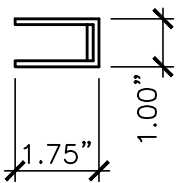

FRONT TOP
GUIDE BRACKET X2

FRONT SIDE TOP
RETAINER

FRONT

SIDE

LOCKING BRACKET

FRONT

BOLT

FRONT ASSEMBLED

<p>PROPERTY OF: SNUG COTTAGE HARDWARE LLC MARYSVILLE MI. 48040</p>	<p>PRODUCT DESCRIPTION: 24" STAINLESS STEEL CANE BOLT ALL DIMENSIONS $\pm 0.125"$</p>	<p>PART NUMBER: 4096-24SS/24SC</p>
--	--	--