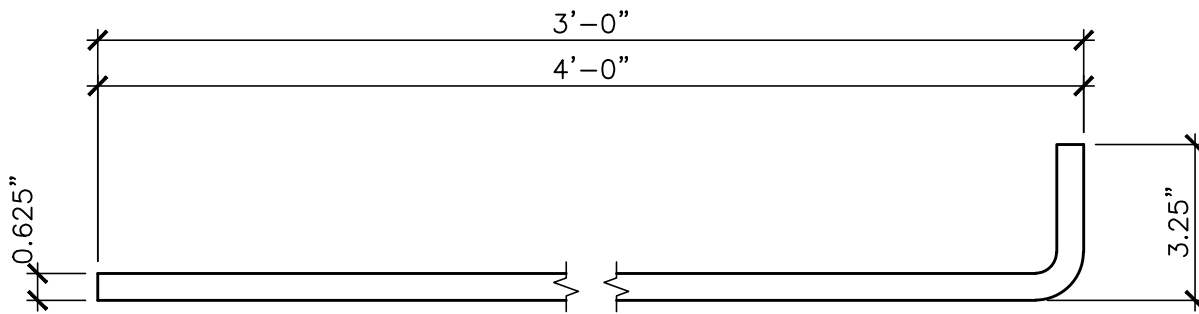

FRONT TOP
GUIDE
BRACKET X2

FRONT SIDE
RETAINER

TOP

FRONT ASSEMBLED

FRONT
SIDE
LOCKING
BRACKET

FRONT
BOLT

<p>PROPERTY OF: SNUG COTTAGE HARDWARE LLC MARYSVILLE MI. 48040</p>	<p>PRODUCT DESCRIPTION: 36" AND 48" STAINLESS STEEL CANE BOLT ALL DIMENSIONS $\pm 0.125"$</p>	<p>PART NUMBER: 4096-36SS/48SS</p>
--	--	--