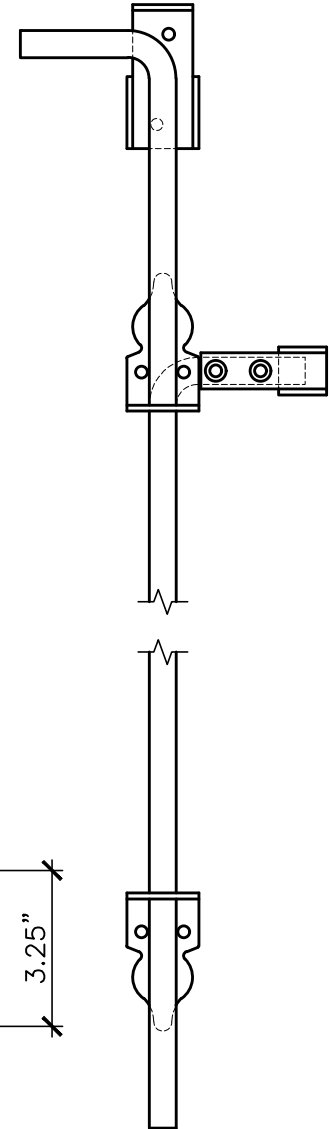

FRONT TOP
GUIDE
BRACKET X2

FRONT SIDE
RETAINER

TOP

FRONT ASSEMBLED

FRONT
SIDE
LOCKING
BRACKET

FRONT
BOLT

<p>PROPERTY OF: SNUG COTTAGE HARDWARE LLC MARYSVILLE MI. 48040</p>	<p>PRODUCT DESCRIPTION: 36" AND 48" STAINLESS STEEL CANE BOLT ALL DIMENSIONS $\pm 0.125"$</p>	<p>PART NUMBER: 4096-36SS/48SS</p>
--	--	--