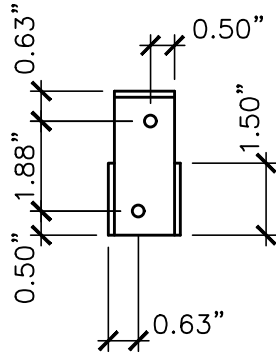

FRONT TOP
GUIDE
BRACKET X2

FRONT SIDE
RETAINER

TOP

FRONT ASSEMBLED

FRONT
SIDE
LOCKING
BRACKET

FRONT
BOLT

<p>PROPERTY OF: SNUG COTTAGE HARDWARE LLC MARYSVILLE MI. 48040</p>	<p>PRODUCT DESCRIPTION: 36" AND 48" STAINLESS STEEL CANE BOLT ALL DIMENSIONS $\pm 0.125"$</p>	<p>PART NUMBER: 4096-36SS/48SS</p>
--	--	--