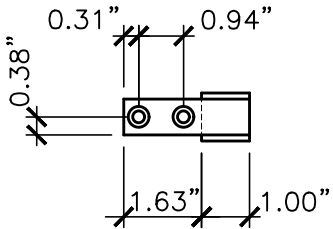

FRONT TOP
GUIDE
BRACKET X2

FRONT SIDE
RETAINER

TOP

FRONT ASSEMBLED

FRONT
SIDE
LOCKING
BRACKET

FRONT
BOLT

<p>PROPERTY OF: SNUG COTTAGE HARDWARE LLC MARYSVILLE MI. 48040</p>	<p>PRODUCT DESCRIPTION: 36" AND 48" STAINLESS STEEL CANE BOLT ALL DIMENSIONS $\pm 0.125"$</p>	<p>PART NUMBER: 4096-36SS/48SS</p>
--	--	--