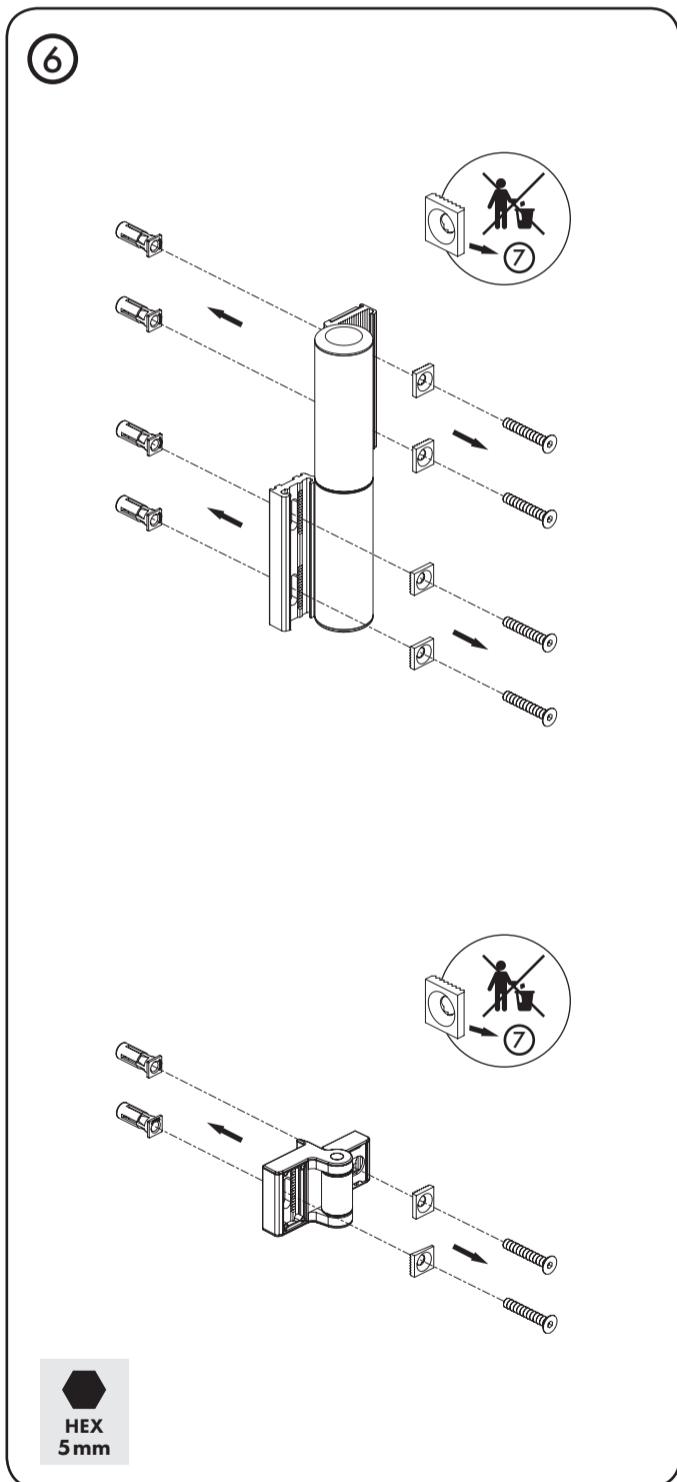

SUCCESSFUL
INSTALLATION?
Please send us your
pictures & videos

SUCCESSFUL
INSTALLATION?
Stuur ons gerust uw
foto's & video's door

INSTALLATION
RÉUSSITE?
Veuillez nous envoyer
vos photos & vidéos

ERFOLGREICHE
INSTALLATION?
Bitte senden Sie uns
Ihre Bilder & Videos

INSTALACION
EXITOSA?
Por favor envíenos
sus fotos y videos

UDANA
INSTALACJA?
Prześlij nam swoje
zdjęcia i filmy

УСПЕШНАЯ
УСТАНОВКА?
Пожалуйста, отправьте нам
свой фотографии и видео

LOCINOX
Let's make it better together

Doc. Nr.: MANU-000406

Locinox nv • Mannebeekstraat 21 • 8790 Waregem • Belgium
Locinox LLC • 460 Windy Point Drive • Glendale Heights - IL 60139 • USA