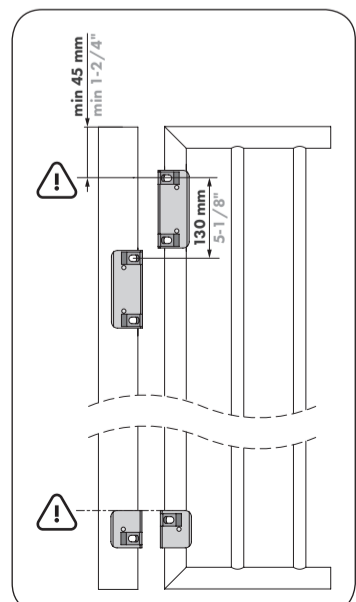

BRACKETS

GATE FRAME

POST

PRODUCT

DRILL JIG

POST		
A	B	
min.	max.	
45 mm	64 mm	3
1-7/8"	2-3/8"	
68 mm	86 mm	4
2-7/8"	3"	

GATE FRAME		
C	D	
min.	max.	
33 mm	44 mm	1
1-3/8"	1-5/8"	
45 mm	58 mm	2
1-7/8"		

LOCINOX HQ

www.locinox.com

+32 56 77 27 66

help@locinox.com

www.locinox.com/clb-tiger

LOCINOX USA

www.locinoxusa.com

877-LOCINOX

help@locinoxusa.com

www.locinoxusa.com/clb-tiger

2

3