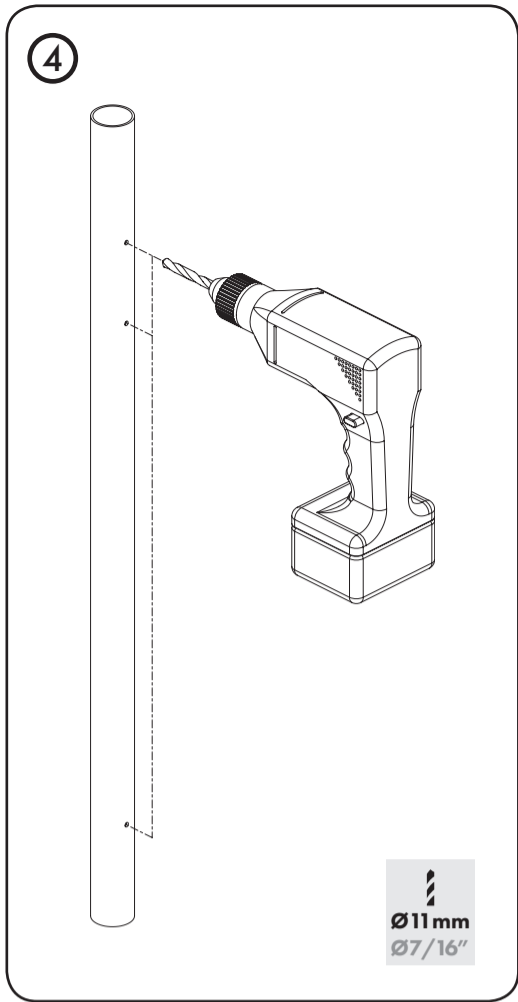

SUCCESSFUL
INSTALLATION?
Please send us your
pictures & videos

SUCCESSFUL
INSTALLATION?
Stuur ons gerust uw
foto's & video's door

INSTALLATION
RÉUSSITE?
Veuillez nous envoyer
vos photos & vidéos

ERFOLGREICHE
INSTALLATION?
Bitte senden Sie uns
Ihre Bilder & Videos

INSTALACION
EXITOSA?
Por favor envíenos
sus fotos y videos

UDANA
INSTALACJA?
Prześlij nam swoje
zdjęcia i filmy

УСПЕШНАЯ
УСТАНОВКА?
Пожалуйста, отправьте нам
свой фотографии и видео

LOCINOX
Let's make it better together

Doc. Nr.: MANU-000406

Locinox nv • Mannebeekstraat 21 • 8790 Waregem • Belgium
Locinox LLC • 460 Windy Point Drive • Glendale Heights - IL 60139 • USA