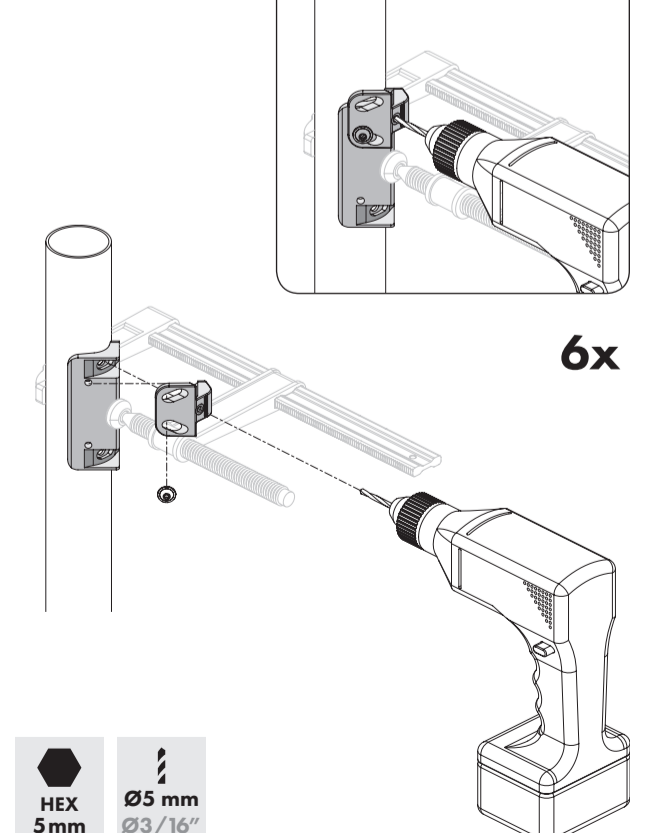

BRACKETS

GATE FRAME

POST

PRODUCT

DRILL JIG

POST		
A	B	
min.	max.	
45 mm	64 mm	3
1-7/8"	2-3/8"	
68 mm	86 mm	4
2-7/8"	3"	

GATE FRAME		
C	D	
min.	max.	
33 mm	44 mm	1
1-3/8"	1-5/8"	
45 mm	58 mm	2
1-7/8"		

LOCINOX HQ

www.locinox.com

+32 56 77 27 66

help@locinox.com

www.locinox.com/clb-tiger

LOCINOX USA

www.locinoxusa.com

877-LOCINOX

help@locinoxusa.com

www.locinoxusa.com/clb-tiger

2

3