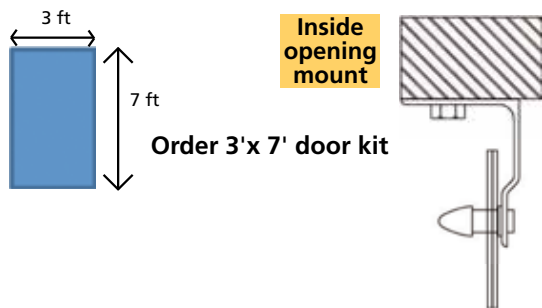

## THE MAXBULLET® HARDWARE SYSTEM CAN BE MOUNTED TWO WAYS

- Above opening
- Inside mount within opening

### HELPFUL HINTS FOR MEASURING

When using side wall mount, overlap the opening at least 3 inches on each side and 1 foot above the door opening for a better seal. Therefore, order your door 1 foot taller and 6 inches wider than actual door opening.

When using an inside mount, order the same size door kit as your clear opening.

- For taller doors, the strips should be heavier and wider.
- Narrow strips are easier to pass through than the wider strips.
- When air movement is a problem, choose the wider strip.
- Fasteners for mounting hardware to the existing building materials are **not** included.