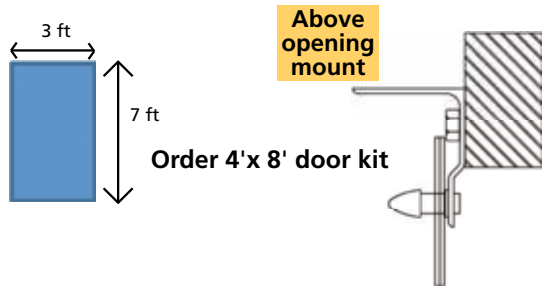

## THE MAXBULLET® HARDWARE SYSTEM CAN BE MOUNTED TWO WAYS

- Above opening
- Inside mount within opening

### HELPFUL HINTS FOR MEASURING

When using side wall mount, overlap the opening at least 3 inches on each side and 1 foot above the door opening for a better seal. Therefore, order your door 1 foot taller and 6 inches wider than actual door opening.

When using an inside mount, order the same size door kit as your clear opening.

- For taller doors, the strips should be heavier and wider.
- Narrow strips are easier to pass through than the wider strips.
- When air movement is a problem, choose the wider strip.
- Fasteners for mounting hardware to the existing building materials are **not** included.