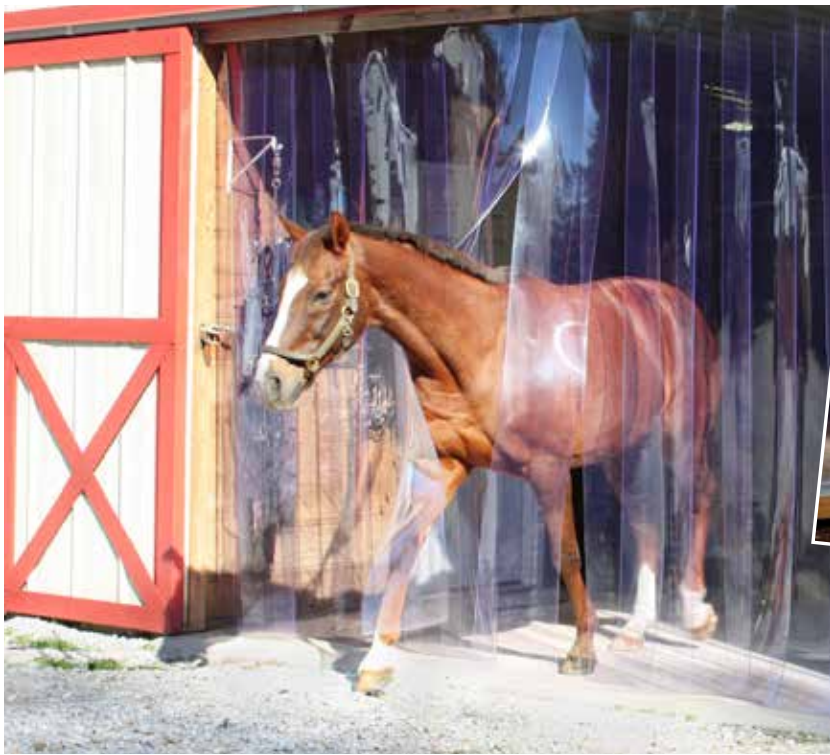

## KlerFlex Door® Strips

- Keeps birds, insects and dust out
- Ideal for temperature regulation
- Clear strips with smooth edges
- Formulated for indoor/outdoor applications, withstanding temperatures from -10°F to 150°F