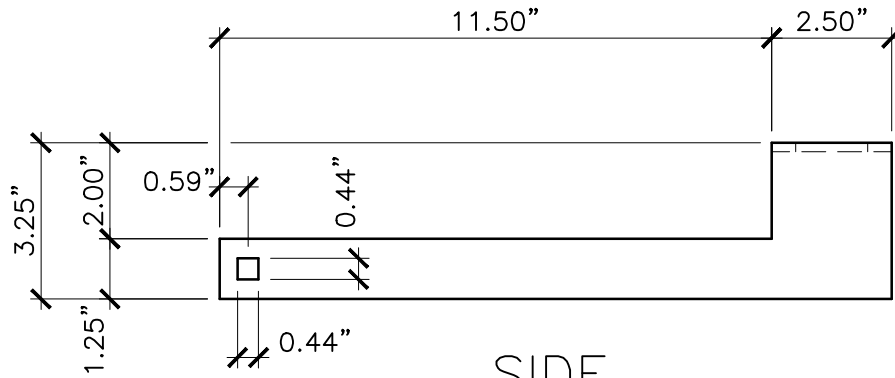

TOP

STAPLE ON PLATE

SIDE

FRONT

SIDE ASSEMBLED

<p>PROPERTY OF:</p> 	<p>PRODUCT DESCRIPTION:</p> <p>3.5" THROW OVER GATE LOOP</p> <p>ALL DIMENSIONS <math>\pm 0.125"</math></p>	<p>PART NUMBER:</p> <p>4200-035</p>
---	--	-------------------------------------