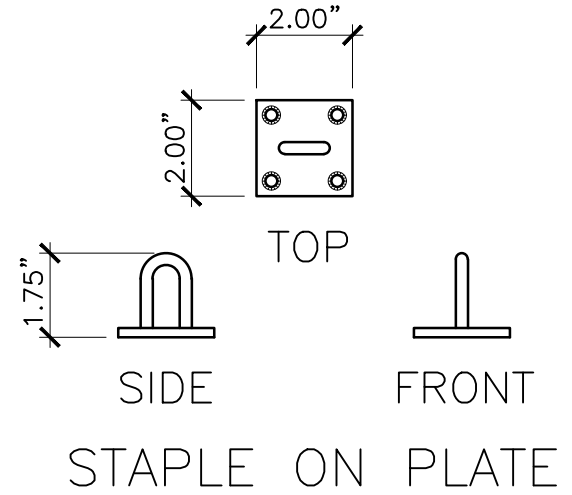

TOP

STAPLE ON PLATE

SIDE

FRONT

SIDE ASSEMBLED

<p>PROPERTY OF:</p> 	<p>PRODUCT DESCRIPTION:</p> <p>3.5" THROW OVER GATE LOOP</p> <p>ALL DIMENSIONS <math>\pm 0.125"</math></p>	<p>PART NUMBER:</p> <p>4200-035</p>
---	--	-------------------------------------