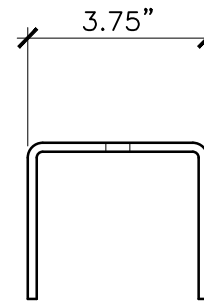

TOP

STAPLE ON PLATE

SIDE

FRONT

SIDE ASSEMBLED

<p>PROPERTY OF:</p> 	<p>PRODUCT DESCRIPTION:</p> <p>3.5" THROW OVER GATE LOOP</p> <p>ALL DIMENSIONS <math>\pm 0.125"</math></p>	<p>PART NUMBER:</p> <p>4200-035</p>
---	--	-------------------------------------