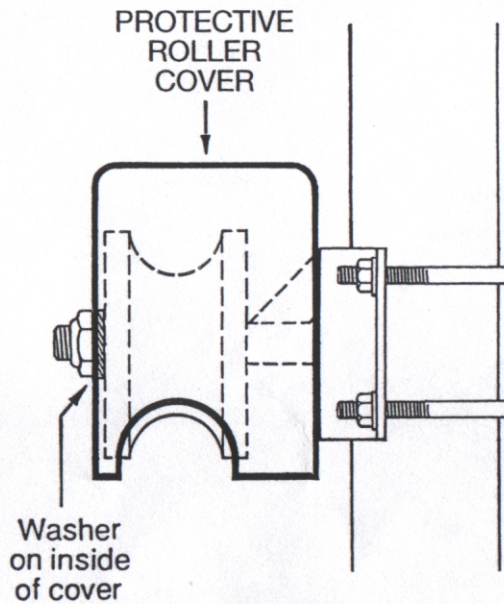

No. 5950-T
Protective
roller cover - top

Keyhole allows
cover to fit
over gusset -
locking it
into place

No. 5950-B
Protective
roller cover - bottom

No. 5975-T
Universal
roller cover
- top

No. 5975-B
Bottom cover

PROTECTIVE
ROLLER
COVER

**STEALTH
PROTECTIVE ROLLER COVERS**

- Tough polyethylene plastic
- UV inhibitors
- Color: gray

PRODUCT DESCRIPTION

- No. 5950-TProtective roller cover - top
- No. 5950-BProtective roller cover - bottom
- No. 5975-TUniversal roller cover - top
- No. 5975-BUniversal roller cover - bottom