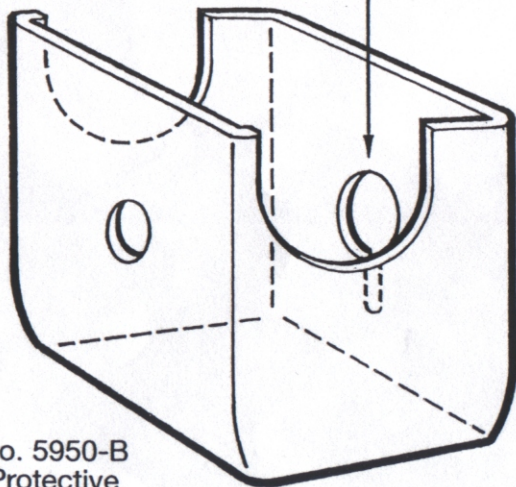

No. 5950-T
Protective
roller cover - top

Keyhole allows
cover to fit
over gusset -
locking it
into place

No. 5950-B
Protective
roller cover - bottom

No. 5975-T
Universal
roller cover
- top

No. 5975-B
Bottom cover

PROTECTIVE
ROLLER
COVER

**STEALTH
PROTECTIVE ROLLER COVERS**

- Tough polyethylene plastic
- UV inhibitors
- Color: gray

PRODUCT DESCRIPTION

- No. 5950-TProtective roller cover - top
- No. 5950-BProtective roller cover - bottom
- No. 5975-TUniversal roller cover - top
- No. 5975-BUniversal roller cover - bottom