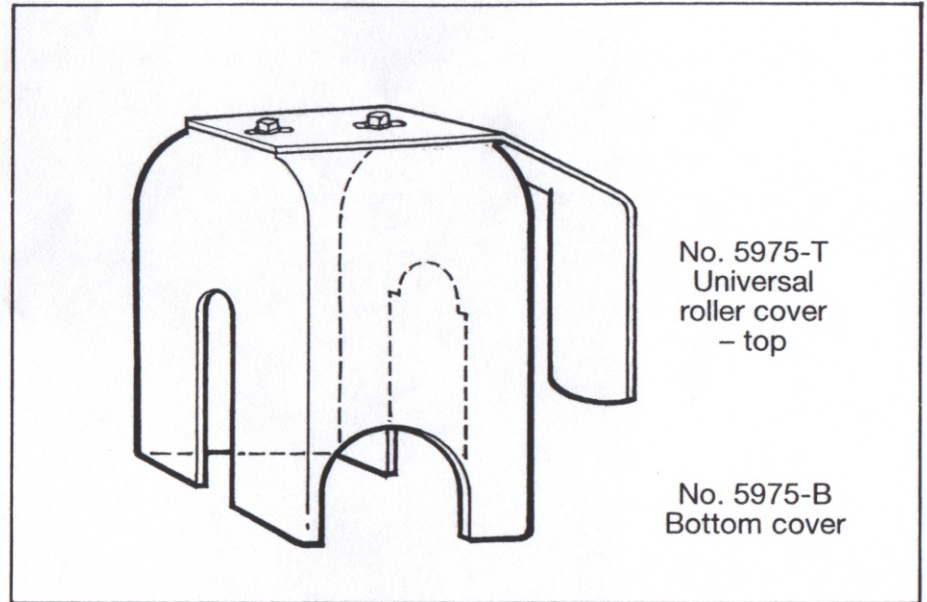

No. 5950-T
Protective
roller cover - top

Keyhole allows
cover to fit
over gusset -
locking it
into place

No. 5950-B
Protective
roller cover - bottom

No. 5975-T
Universal
roller cover
- top

No. 5975-B
Bottom cover

PROTECTIVE
ROLLER
COVER

**STEALTH
PROTECTIVE ROLLER COVERS**

- Tough polyethylene plastic
- UV inhibitors
- Color: gray

PRODUCT DESCRIPTION

- No. 5950-TProtective roller cover - top
- No. 5950-BProtective roller cover - bottom
- No. 5975-TUniversal roller cover - top
- No. 5975-BUniversal roller cover - bottom