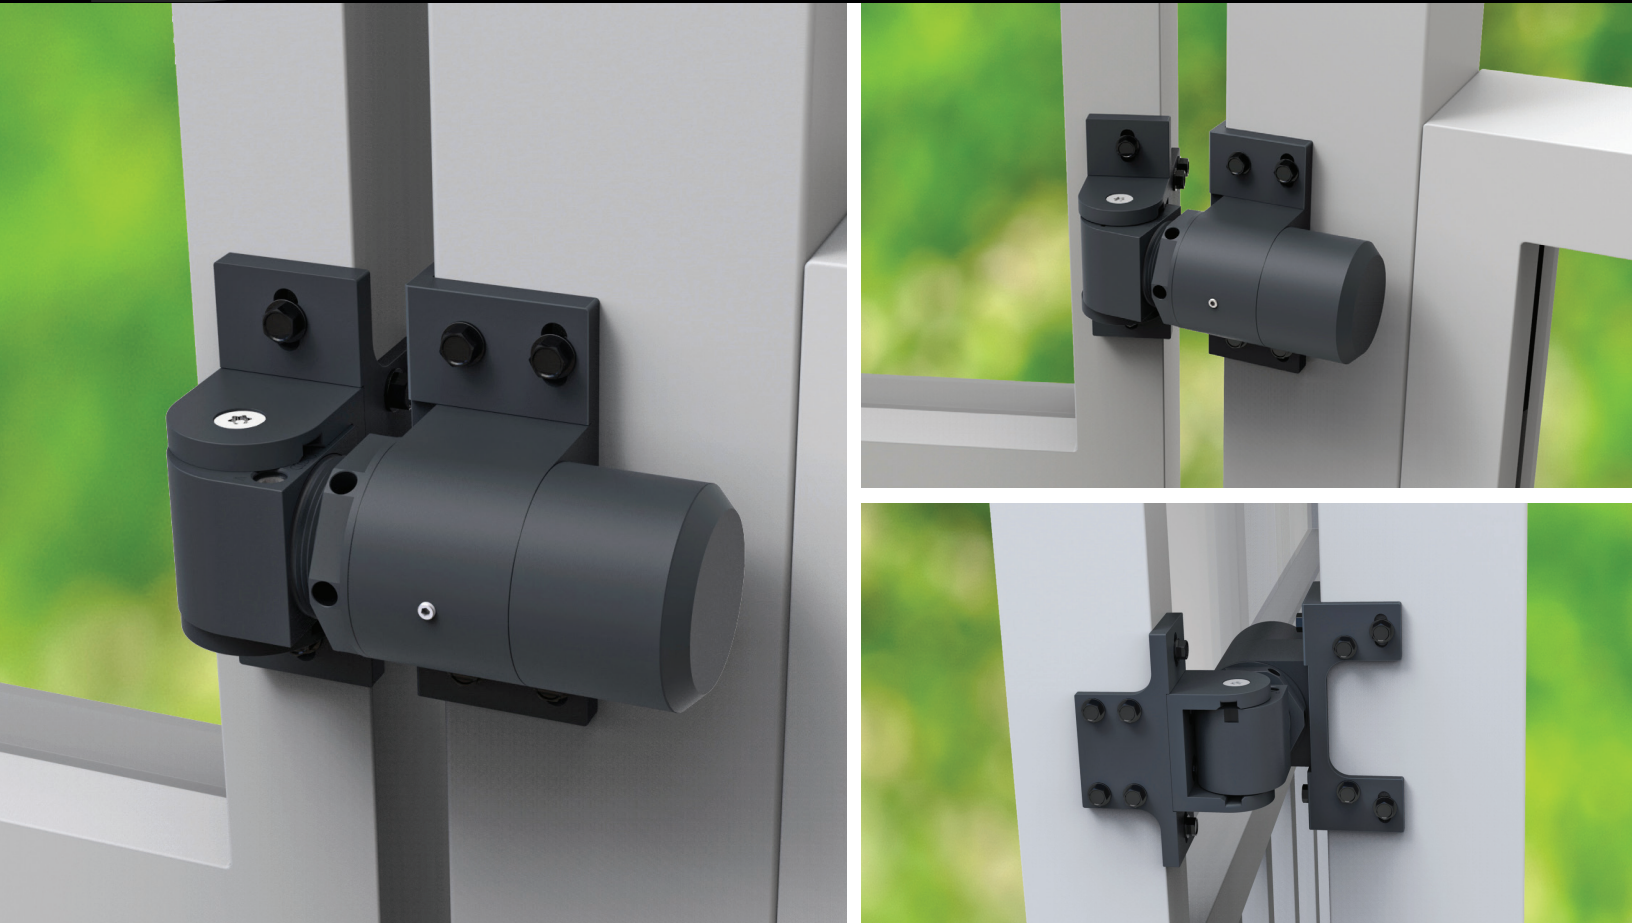

D SUREClose® READYFit 180°

Hydraulic, Hinge-Closer System Self-Closes Heavy-Duty Gates From 180°

TESTED TO OVER 500,000 OPEN-CLOSE CYCLES

Powerful, dependable commercial-grade hinge-closers

- Self-closes and soft-closes gates from 180°
- Closes gates up to 180 lb
- Industry-best 5-Year Warranty*
- Highly adjustable: vertical, horizontal, closing force & final-snap action
- Anti-back slam feature gradually slows opening gate speed after 90°, preventing damage
- Suitable for ADA usage
- Highly tamper resistant, with stainless steel security Torx screws
- Models with aluminum and steel brackets (screw-on & weld-on)
- Serviceable: replacement piston cartridges will extend closer life
- Minimum 2" fence post width
- For gate gaps of ½"–1⅜"

D&D Technologies

World's most trusted gate hardware

SUREClose® READYFit 180°

Hinge variations provide self-closing from 180° to -2°

DOUBLE-DIMPLED hinge must be mounted to top of gate. Self-closes from 180-80° Right-hand operation shown, with adjustment valves facing up.

NEW GRUB SCREW Tightens to lock horizontal adjustment in place

SINGLE-DIMPLED hinge must be mounted to bottom of gate. Self-closes from 100--2°

Sold as a set of 2 hinges

CODE	MODEL	MOUNTING	GAP VARIANCE	SELF CLOSING FROM	MAX. GATE OPENING	ADJUSTABLE CLOSING SPEED	FINAL SNAP-CLOSE ACTION	POOL/ CHILD SAFETY	MAX. SELF-CLOSE WEIGHT	MIN. POST SIZE
74108333T	RF 108S S 180	Alum Weld or Screw	½" to 1¾"	180°	180°	Yes	Yes	Yes**	180 lb	2"
74108335T	RF 108S W 180	Steel Weld or Screw	½" to 1¾"	180°	180°	Yes	Yes	Yes**	180 lb	2"

READYFIT Brackets

Models	Bracket Material	Mounting
74108333T	Aluminum	Screw & Weld-on
74108335T	Steel	Screw & Weld-on

SELF-CLOSING 180 - SAFETY

Suitable for child/pool safety*
DO NOT PROP GATE OPEN

CAUTION: For child/pool safety gates, a gate stop **MUST** be installed at a maximum of 170° from latch post.