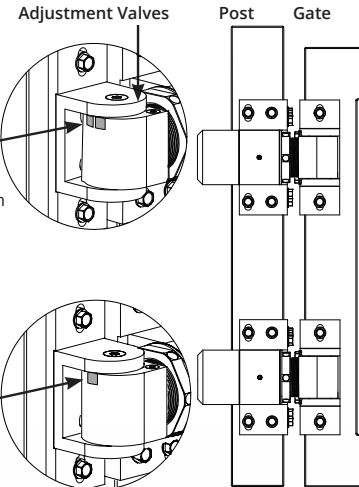

D SUREClose® READYFit 180°

Hydraulic, Hinge-Closer System Self-Closes Heavy-Duty Gates From 180°

TESTED TO OVER 500,000 OPEN-CLOSE CYCLES

Powerful, dependable commercial-grade hinge-closers

- Self-closes and soft-closes gates from 180°
- Closes gates up to 180 lb
- Industry-best 5-Year Warranty*
- Highly adjustable: vertical, horizontal, closing force & final-snap action
- Anti-back slam feature gradually slows opening gate speed after 90°, preventing damage
- Suitable for ADA usage
- Highly tamper resistant, with stainless steel security Torx screws
- Models with aluminum and steel brackets (screw-on & weld-on)
- Serviceable: replacement piston cartridges will extend closer life
- Minimum 2" fence post width
- For gate gaps of ½"–1⅜"

D&D Technologies

World's most trusted gate hardware

SUREClose® READYFit 180°

Hinge variations provide self-closing from 180° to -2°

DOUBLE-DIMPLED hinge must be mounted to top of gate. Self-closes from 180-80° Right-hand operation shown, with adjustment valves facing up.

NEW GRUB SCREW Tightens to lock horizontal adjustment in place

SINGLE-DIMPLED hinge must be mounted to bottom of gate. Self-closes from 100--2°

Sold as a set of 2 hinges

CODE	MODEL	MOUNTING	GAP VARIANCE	SELF CLOSING FROM	MAX. GATE OPENING	ADJUSTABLE CLOSING SPEED	FINAL SNAP-CLOSE ACTION	POOL/ CHILD SAFETY	MAX. SELF-CLOSE WEIGHT	MIN. POST SIZE
74108333T	RF 108S S 180	Alum Weld or Screw	½" to 1¾"	180°	180°	Yes	Yes	Yes**	180 lb	2"
74108335T	RF 108S W 180	Steel Weld or Screw	½" to 1¾"	180°	180°	Yes	Yes	Yes**	180 lb	2"

READYFIT Brackets

Models	Bracket Material	Mounting
74108333T	Aluminum	Screw & Weld-on
74108335T	Steel	Screw & Weld-on

SELF-CLOSING 180 - SAFETY

Suitable for child/pool safety*
DO NOT PROP GATE OPEN

CAUTION: For child/pool safety gates, a gate stop **MUST** be installed at a maximum of 170° from latch post.