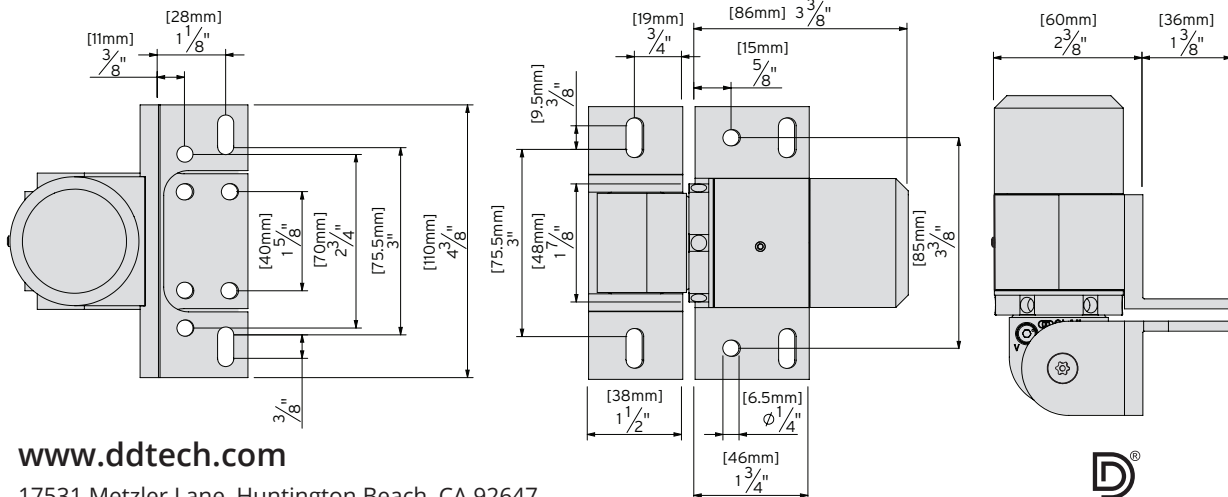

www.ddtech.com

17531 Metzler Lane, Huntington Beach, CA 92647
Tel: (800) 716-0888 or (714) 677-1300
E-mail: info@ddtechusa.com

D&D Technologies
World's most trusted gate hardware

MKT-137-0819