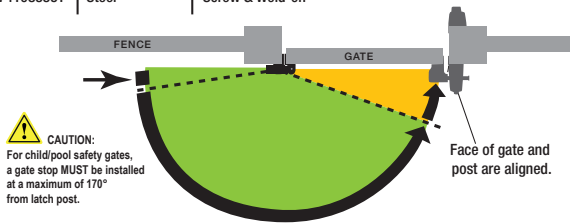

D&D Technologies

World's most trusted gate hardware

SUREClose® READYFit 180°

Hinge variations provide self-closing from 180° to -2°

DOUBLE-DIMPLED hinge must be mounted to top of gate. Self-closes from 180-80° Right-hand operation shown, with adjustment valves facing up.

NEW GRUB SCREW Tightens to lock horizontal adjustment in place

SINGLE-DIMPLED hinge must be mounted to bottom of gate. Self-closes from 100--2°

Sold as a set of 2 hinges

CODE	MODEL	MOUNTING	GAP VARIANCE	SELF CLOSING FROM	MAX. GATE OPENING	ADJUSTABLE CLOSING SPEED	FINAL SNAP-CLOSE ACTION	POOL/ CHILD SAFETY	MAX. SELF-CLOSE WEIGHT	MIN. POST SIZE
74108333T	RF 108S S 180	Alum Weld or Screw	½" to 1¾"	180°	180°	Yes	Yes	Yes**	180 lb	2"
74108335T	RF 108S W 180	Steel Weld or Screw	½" to 1¾"	180°	180°	Yes	Yes	Yes**	180 lb	2"

* **WARRANTY CONDITIONS** vary according to gate or door application and usage. See full Warranty details and limitations on D&D Technologies' website.

** (SF) = Caution Not suitable for child/pool safety gates unless a gate-stop is installed at a maximum of 170°. DO NOT PROP GATE OPEN. When used on a swimming pool gate always consult local authorities for swimming pool fencing codes. Forcing a gate beyond a 180° opening will damage the hinges and void the Warranty.

READYFIT Brackets

Models	Bracket Material	Mounting
74108333T	Aluminum	Screw & Weld-on
74108335T	Steel	Screw & Weld-on

SELF-CLOSING 180 - SAFETY

Suitable for child/pool safety*
DO NOT PROP GATE OPEN

CAUTION: For child/pool safety gates, a gate stop **MUST** be installed at a maximum of 170° from latch post.