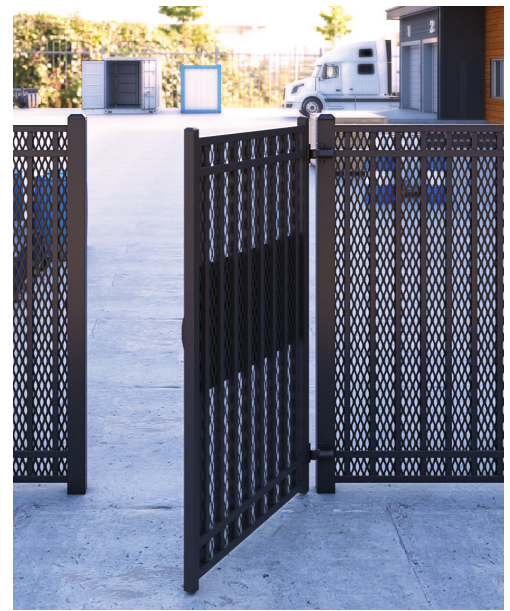

D SUREClose® READYFit 180°

Hydraulic, Hinge-Closer System Self-Closes Heavy-Duty Gates From 180°

TESTED TO OVER 500,000 OPEN-CLOSE CYCLES

Powerful, dependable commercial-grade hinge-closers

- Self-closes and soft-closes gates from 180°
- Closes gates up to 180 lb
- Industry-best 5-Year Warranty*
- Highly adjustable: vertical, horizontal, closing force & final-snap action
- Anti-back slam feature gradually slows opening gate speed after 90°, preventing damage
- Suitable for ADA usage
- Highly tamper resistant, with stainless steel security Torx screws
- Models with aluminum and steel brackets (screw-on & weld-on)
- Serviceable: replacement piston cartridges will extend closer life
- Minimum 2" fence post width
- For gate gaps of ½"–1⅜"

D&D Technologies

World's most trusted gate hardware

SUREClose® READYFit 180°

Hinge variations provide self-closing from 180° to -2°

DOUBLE-DIMPLED hinge must be mounted to top of gate. Self-closes from 180-80° Right-hand operation shown, with adjustment valves facing up.

NEW GRUB SCREW Tightens to lock horizontal adjustment in place

SINGLE-DIMPLED hinge must be mounted to bottom of gate. Self-closes from 100--2°

Sold as a set of 2 hinges

CODE	MODEL	MOUNTING	GAP VARIANCE	SELF CLOSING FROM	MAX. GATE OPENING	ADJUSTABLE CLOSING SPEED	FINAL SNAP-CLOSE ACTION	POOL/ CHILD SAFETY	MAX. SELF-CLOSE WEIGHT	MIN. POST SIZE
74108333T	RF 108S S 180	Alum Weld or Screw	½" to 1¾"	180°	180°	Yes	Yes	Yes**	180 lb	2"
74108335T	RF 108S W 180	Steel Weld or Screw	½" to 1¾"	180°	180°	Yes	Yes	Yes**	180 lb	2"

READYFIT Brackets

Models	Bracket Material	Mounting
74108333T	Aluminum	Screw & Weld-on
74108335T	Steel	Screw & Weld-on

SELF-CLOSING 180 - SAFETY

Suitable for child/pool safety*
DO NOT PROP GATE OPEN

CAUTION: For child/pool safety gates, a gate stop **MUST** be installed at a maximum of 170° from latch post.