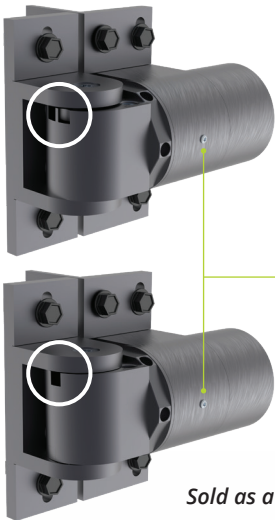

D SUREClose® READYFit 180°

Hydraulic, Hinge-Closer System Self-Closes Heavy-Duty Gates From 180°

TESTED TO OVER 500,000 OPEN-CLOSE CYCLES

Powerful, dependable commercial-grade hinge-closers

- Self-closes and soft-closes gates from 180°
- Closes gates up to 180 lb
- Industry-best 5-Year Warranty*
- Highly adjustable: vertical, horizontal, closing force & final-snap action
- Anti-back slam feature gradually slows opening gate speed after 90°, preventing damage
- Suitable for ADA usage
- Highly tamper resistant, with stainless steel security Torx screws
- Models with aluminum and steel brackets (screw-on & weld-on)
- Serviceable: replacement piston cartridges will extend closer life
- Minimum 2" fence post width
- For gate gaps of ½"–1⅜"

D&D Technologies

World's most trusted gate hardware

SUREClose® READYFit 180°

Hinge variations provide self-closing from 180° to -2°

DOUBLE-DIMPLED hinge must be mounted to top of gate. Self-closes from 180-80° Right-hand operation shown, with adjustment valves facing up.

NEW GRUB SCREW Tightens to lock horizontal adjustment in place

SINGLE-DIMPLED hinge must be mounted to bottom of gate. Self-closes from 100--2°

Sold as a set of 2 hinges

CODE	MODEL	MOUNTING	GAP VARIANCE	SELF CLOSING FROM	MAX. GATE OPENING	ADJUSTABLE CLOSING SPEED	FINAL SNAP-CLOSE ACTION	POOL/ CHILD SAFETY	MAX. SELF-CLOSE WEIGHT	MIN. POST SIZE
74108333T	RF 108S S 180	Alum Weld or Screw	½" to 1¾"	180°	180°	Yes	Yes	Yes**	180 lb	2"
74108335T	RF 108S W 180	Steel Weld or Screw	½" to 1¾"	180°	180°	Yes	Yes	Yes**	180 lb	2"

READYFIT Brackets

Models	Bracket Material	Mounting
74108333T	Aluminum	Screw & Weld-on
74108335T	Steel	Screw & Weld-on

SELF-CLOSING 180 - SAFETY

Suitable for child/pool safety*
DO NOT PROP GATE OPEN

CAUTION: For child/pool safety gates, a gate stop **MUST** be installed at a maximum of 170° from latch post.