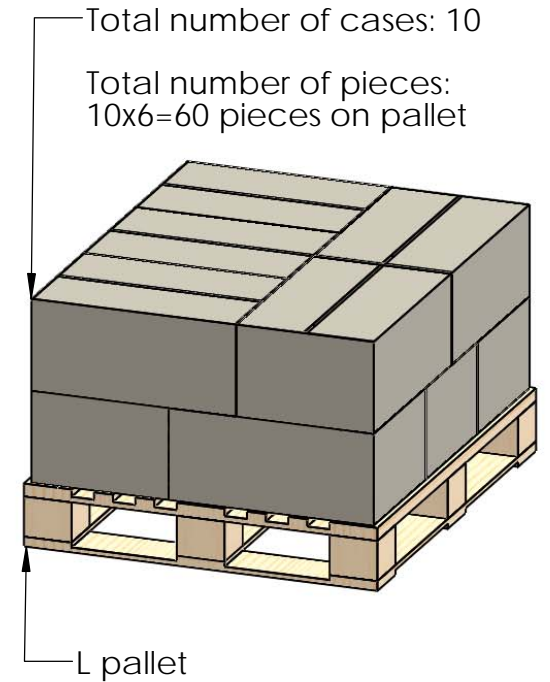

Product & Packaging Specs

20480 Packing
Item #: Pallet packing

Item #: **20480** | **JDK-10**
JDK-10 Pallet
PALLET | **60 pcs**
SKU#: **20482**
Weight: **600** lbs
LOT#   Priority#

additional pallet packing instructions
plywood on top layer
strap to pallet
clear wrap around boxes

Weight: 600 LBS
Scale: 1:16
Last updated: 7/27/2015

20480