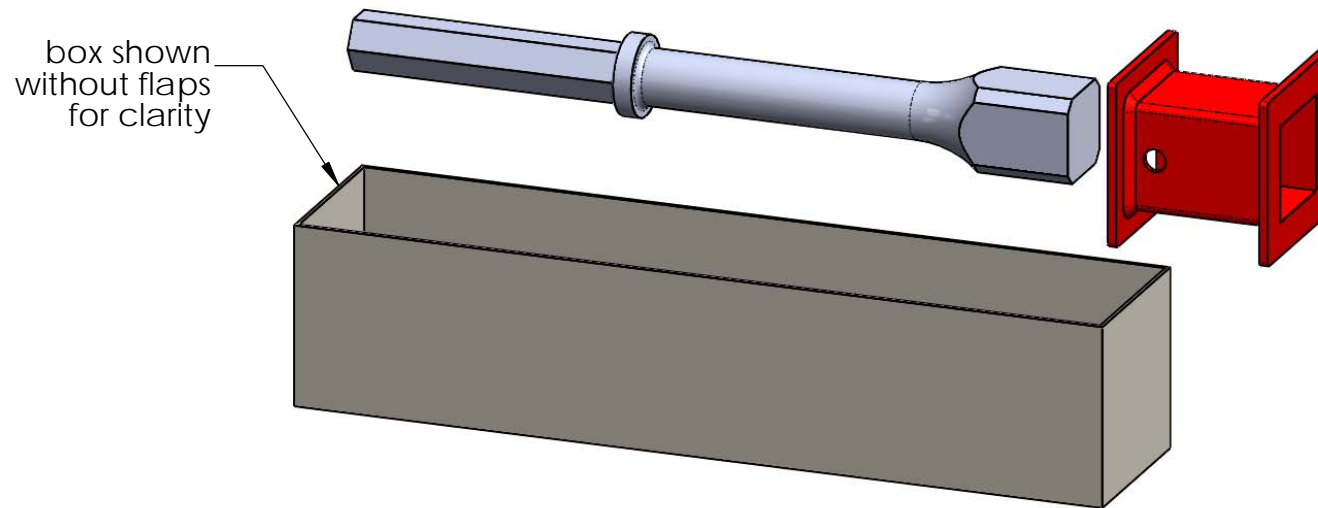

Product & Packaging Specs

20480 Packing
Item #: Box packing

Weight: 8.52 LBS
Scale: 1:4
Last updated: 7/27/2015

20480