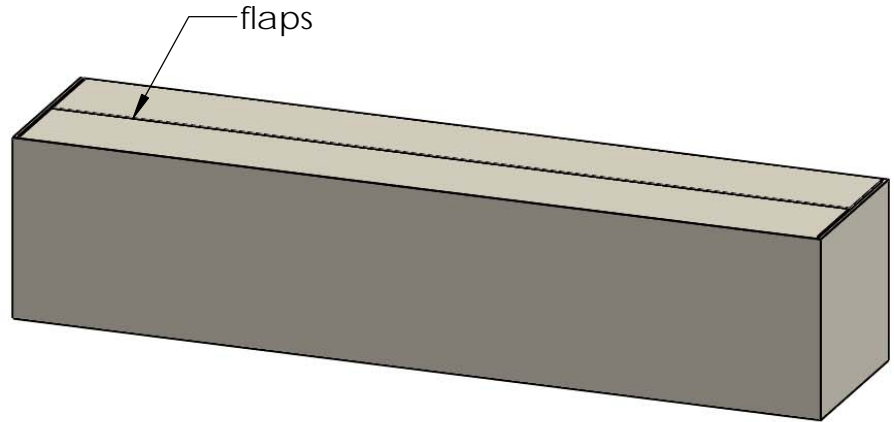

Product & Packaging Specs

Box, Jackhammer Driver Kit (JDK)

Item #: Box

Material: Corrugated Paper
Finish: See artwork
Weight: 0.14 LBS
Scale: 1:4
Last updated: 7/27/2015

20480