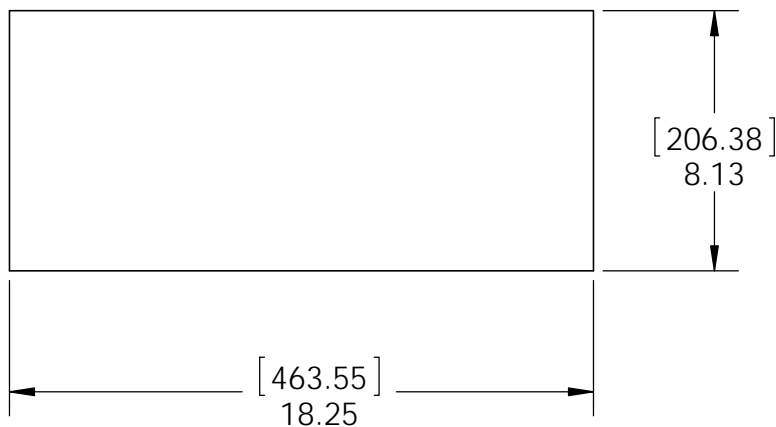

Product & Packaging Specs

Case, Jackhammer Driver Kit (JDK)

Item #: Case

Material: Corrugated Paper
Finish: See artwork
Weight: 0.42 LBS
Scale: 1:6
Last updated: 7/27/2015

20480