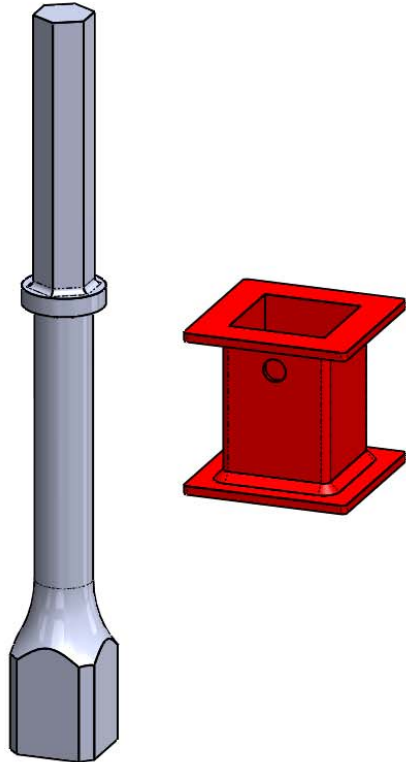

**OZ-TOOLS**

**specialty products**

**OZCO** BUILDING PRODUCTS ■■■

# Product & Packaging Specs

Jackhammer Driver Kit (JDK)

Item #: 20480

Weight: 8.41 LBS  
Scale: 1:4  
Last updated: 7/27/2015

**20480**

V1.00 - Installation Instructions effective May 1, 2015 and reflects information that available as of April 10, 2014. This information is updated periodically and should not be relied upon after May 1, 2015. Please visit [www.OZCOBP.com](http://www.OZCOBP.com) to get current information