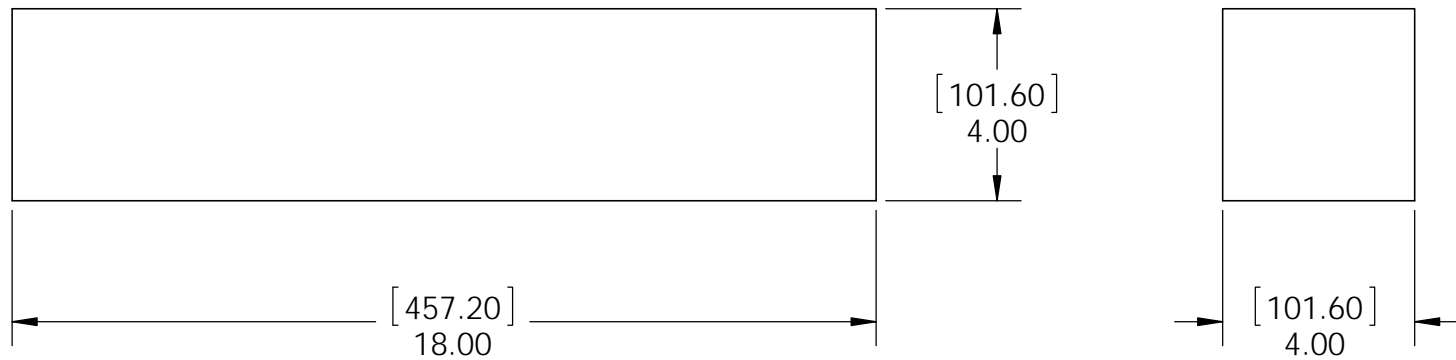

Product & Packaging Specs

Box, Jackhammer Driver Kit (JDK)

Item #: Box

Material: Corrugated Paper
Finish: See artwork
Weight: 0.14 LBS
Scale: 1:4
Last updated: 7/27/2015

20480