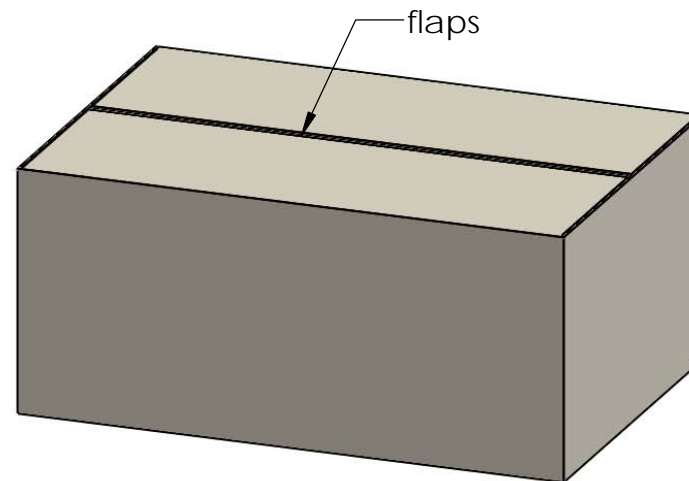

Product & Packaging Specs

Case, Jackhammer Driver Kit (JDK)

Item #: Case

Material: Corrugated Paper
Finish: See artwork
Weight: 0.42 LBS
Scale: 1:6
Last updated: 7/27/2015

20480