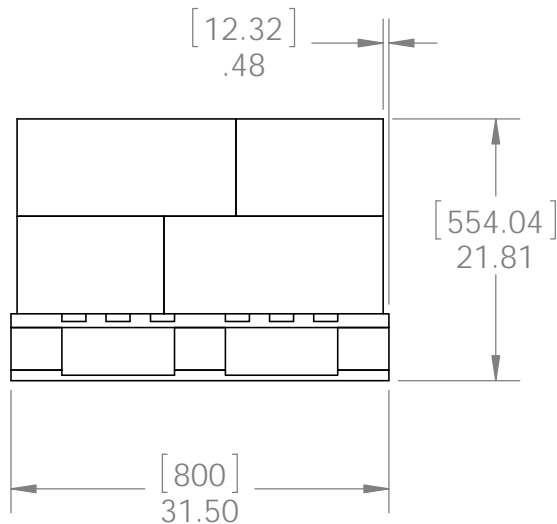

Product & Packaging Specs

20480 Packing
Item #: Pallet packing

Item #: **20480** | **JDK-10**
JDK-10 Pallet
PALLET | **60 pcs**
SKU#: **20482**
Weight: **600** lbs
LOT#   Priority#

additional pallet packing instructions
plywood on top layer
strap to pallet
clear wrap around boxes

Weight: 600 LBS
Scale: 1:16
Last updated: 7/27/2015

20480