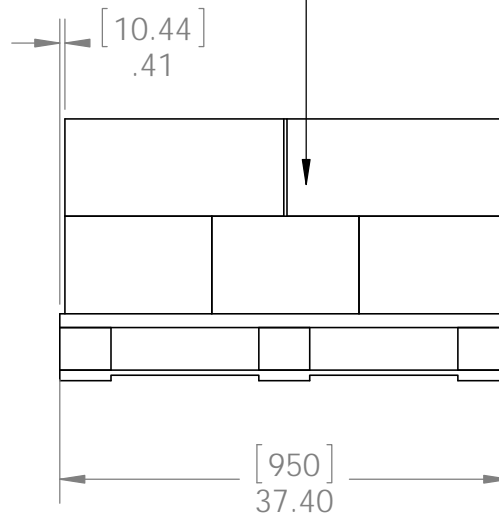

Product & Packaging Specs

20480 Packing
Item #: Pallet packing

Item #: **20480** | **JDK-10**
JDK-10 Pallet
PALLET | **60 pcs**
SKU#: **20482**
Weight: **600** lbs
LOT#   Priority#

additional pallet packing instructions
plywood on top layer
strap to pallet
clear wrap around boxes

Weight: 600 LBS
Scale: 1:16
Last updated: 7/27/2015

20480