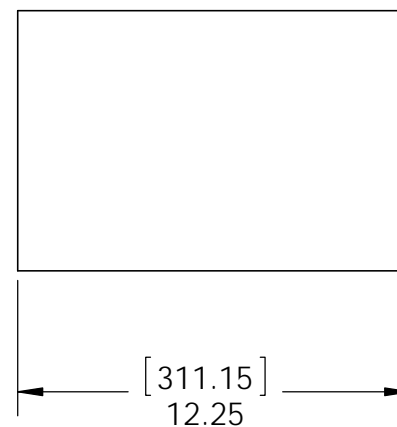

Product & Packaging Specs

Case, Jackhammer Driver Kit (JDK)

Item #: Case

Material: Corrugated Paper
Finish: See artwork
Weight: 0.42 LBS
Scale: 1:6
Last updated: 7/27/2015

20480