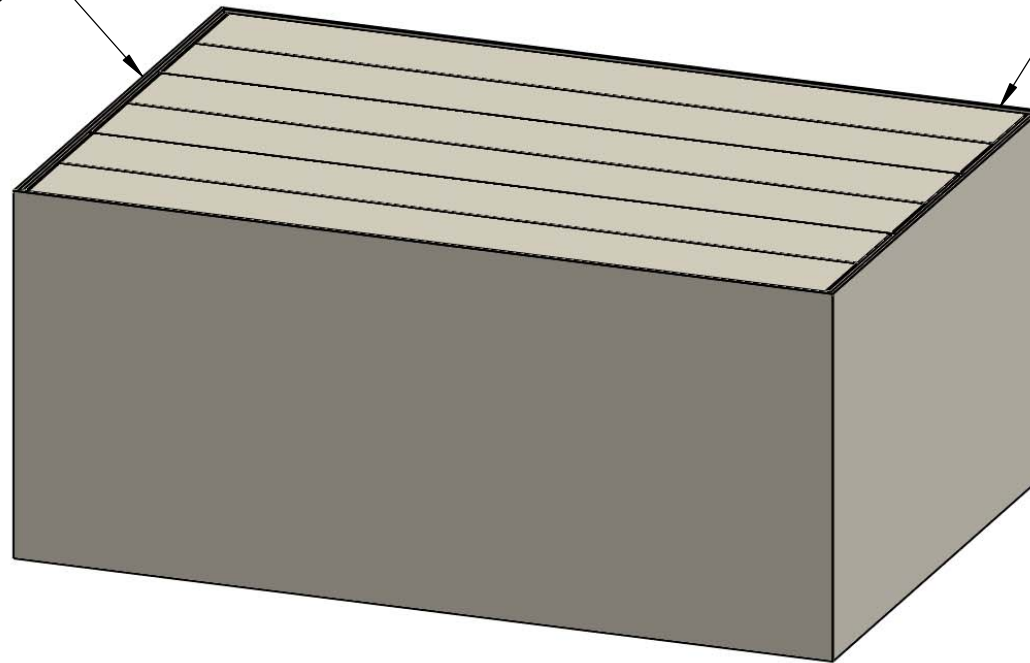

Product & Packaging Specs

20480 Packing
Item #: Case packing

3x2 packing

case shown
without flaps
for clarity

Weight: 50.78 LBS
Scale: 1:4
Last updated: 7/27/2015

20480