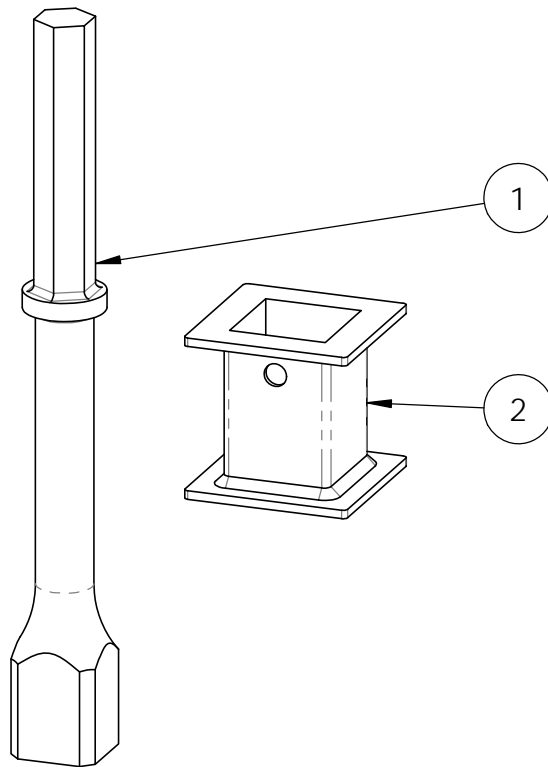

Product & Packaging Specs

Jackhammer Driver Kit (JDK)

Item #: 20480

ITEM NO.	QTY.	PART NUMBER	DESCRIPTION
1	1	OH-01	JDK Driver Bit
2	1	HSP-T4	HSP-T4 Red Spacer

Weight: 8.41 LBS
Scale: 1:2
Last updated: 7/27/2015

20480

not sold as shown; for use in Projects only