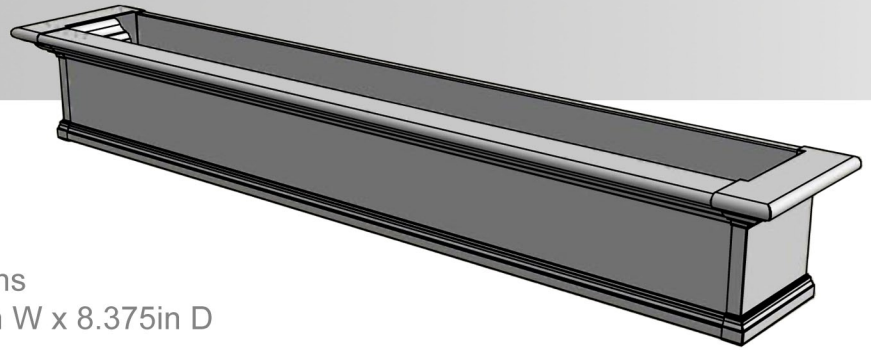

Yorkshire

6FT Window Box

Ready-To-Assemble Kit

Colour Options: Clay, White
 Soil Capacity: 18 gallons
 Water Reservoir Capacity: 1.5 gallons
 Inside Dimensions: 65.25in L x 7.5in W x 8.375in D
 Part Weight: 33lbs
 Material: PVC
 Contents: 1x window box and 5x wall mount brackets