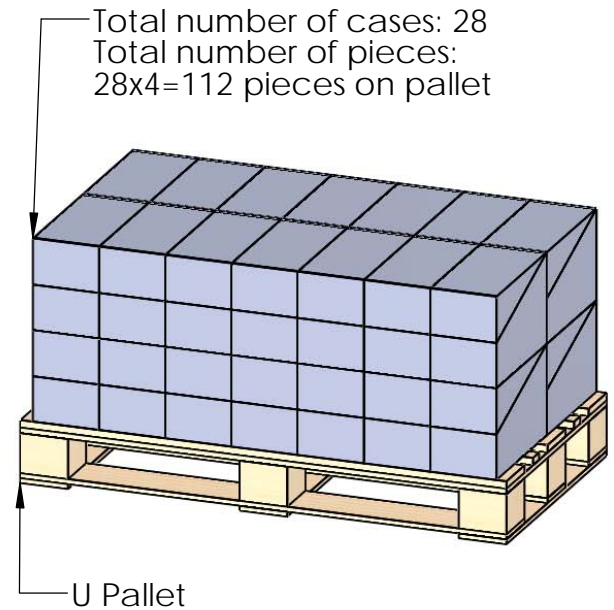

item 7 utilized for screws (not shown)

Weight: 7.90 LBS
 Scale: 1:2.5
 Last updated: 7/15/2015

Product & Packaging Specs

Case, 4x6 Post Base Box

Item #: Case, 56604

Material: Corrugated Paper
 Finish: See artwork
 Weight: 84.01 LBS
 Scale: 1:4
 Last updated: 7/15/2015

56604

Product & Packaging Specs

56604 Packing

Item #: Case packing

Weight: 32 LBS
Scale: 1:2
Last updated: 7/15/2015

56604

Item #: **56604** | **4x6-PB-LS**
 4X6 Post Base Laredo Sunset
PALLET | **112 pcs**
 SKU#: **56804** 
 Weight: **930 lbs.**
 LOT# _____ Priority# _____ 