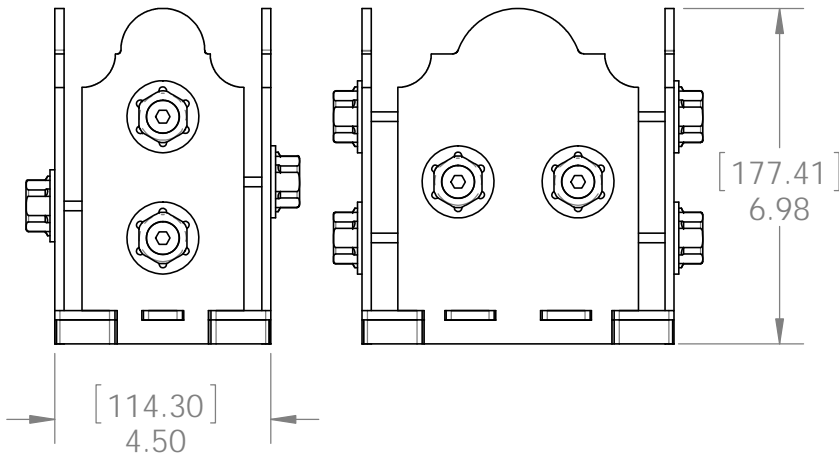

Product & Packaging Specs

Post Base Kit (4x6-PB-LS)

Item #: 56604

ITEM NO.	QTY.	PART NUMBER	DESCRIPTION
1	1	56604-10	Assembly, 4x6 Stand Off
2	2	56608-15	Plate, 6x6 Side Compression
3	2	56604-12	Plate, 4x4 Side Compression
4	0.32	56626	OWT Timber Screw 2-3/4"
5	8	56621	1 1/2" Hex Cap Nut

Weight: 7.71 LBS
Scale: 1:4
Last updated: 7/15/2015

56604

OZCO BUILDING PRODUCTS

Product & Packaging Specs

Post Base Kit (4x6-PB-LS)

Item #: 56604

Weight: 7.71 LBS
Scale: 1:2
Last updated: 7/15/2015

56604

Product & Packaging Specs

Post Base Kit (4X6-PB-LS)

Item #: Typical Installation & Basic Assembly

Scale: 1:4
Last updated: 7/15/2015

56604

OZCO BUILDING PRODUCTS

Product & Packaging Specs

Box, 6x6 Post Base