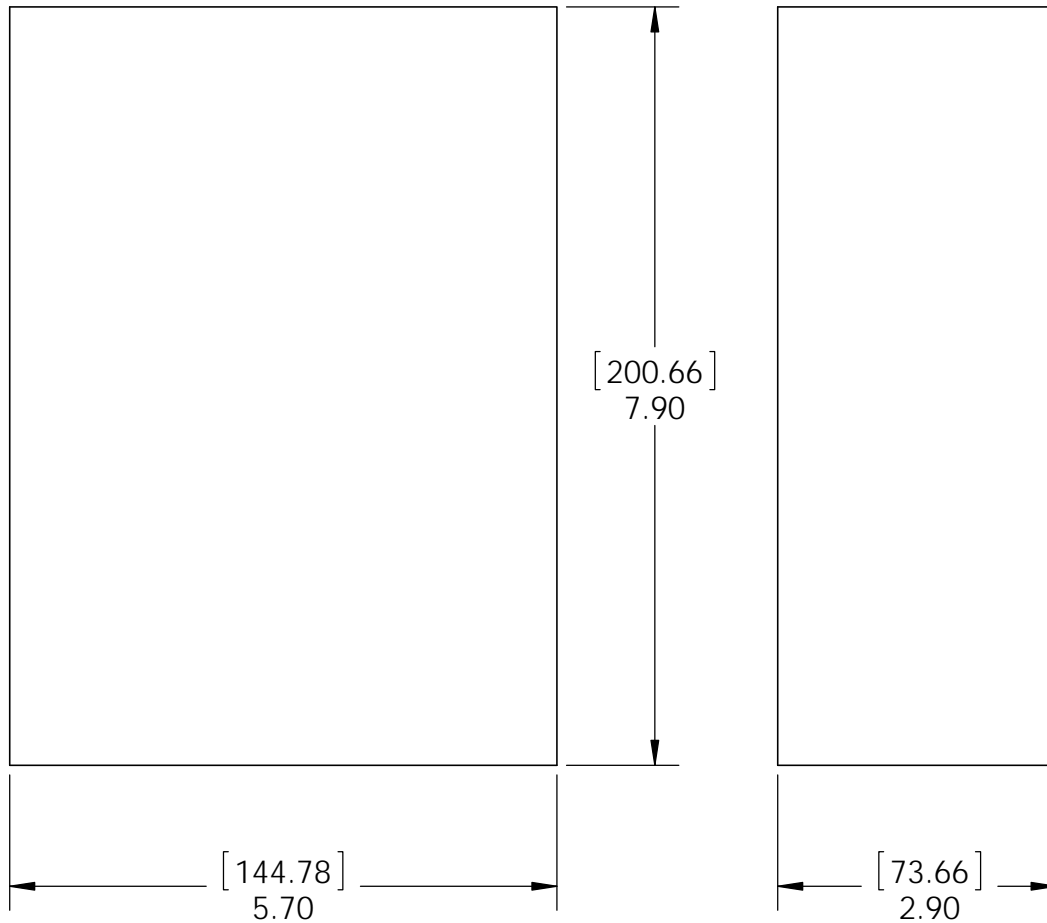

Product & Packaging Specs

Box, 6x6 Post Base

Item #: Box, 56604

Material: Corrugated Paper
Finish: See artwork
Weight: 0.05 LBS
Scale: 1:2
Last updated: 7/15/2015

56604

V1.00 - Installation Instructions effective May 1, 2015 and reflects information that available as of April 10, 2014. This information is updated periodically and should not be relied upon after May 1, 2015. Please visit www.OZCOBP.com to get current information