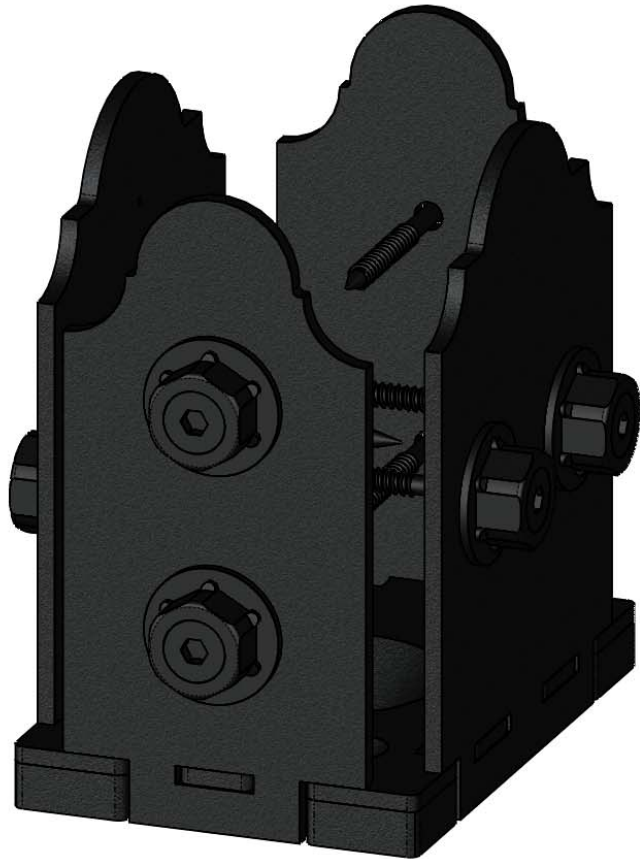

Product & Packaging Specs

Post Base Kit (4x6-PB-LS)

Item #: 56604

ITEM NO.	QTY.	PART NUMBER	DESCRIPTION
1	1	56604-10	Assembly, 4x6 Stand Off
2	2	56608-15	Plate, 6x6 Side Compression
3	2	56604-12	Plate, 4x4 Side Compression
4	0.32	56626	OWT Timber Screw 2-3/4"
5	8	56621	1 1/2" Hex Cap Nut

Weight: 7.71 LBS
Scale: 1:4
Last updated: 7/15/2015

56604

OZCO BUILDING PRODUCTS

Product & Packaging Specs

Post Base Kit (4x6-PB-LS)

Item #: 56604

Weight: 7.71 LBS
Scale: 1:2
Last updated: 7/15/2015

56604

Product & Packaging Specs

Post Base Kit (4X6-PB-LS)

Item #: Typical Installation & Basic Assembly

Scale: 1:4
Last updated: 7/15/2015

56604

OZCO BUILDING PRODUCTS

Product & Packaging Specs

Box, 6x6 Post Base