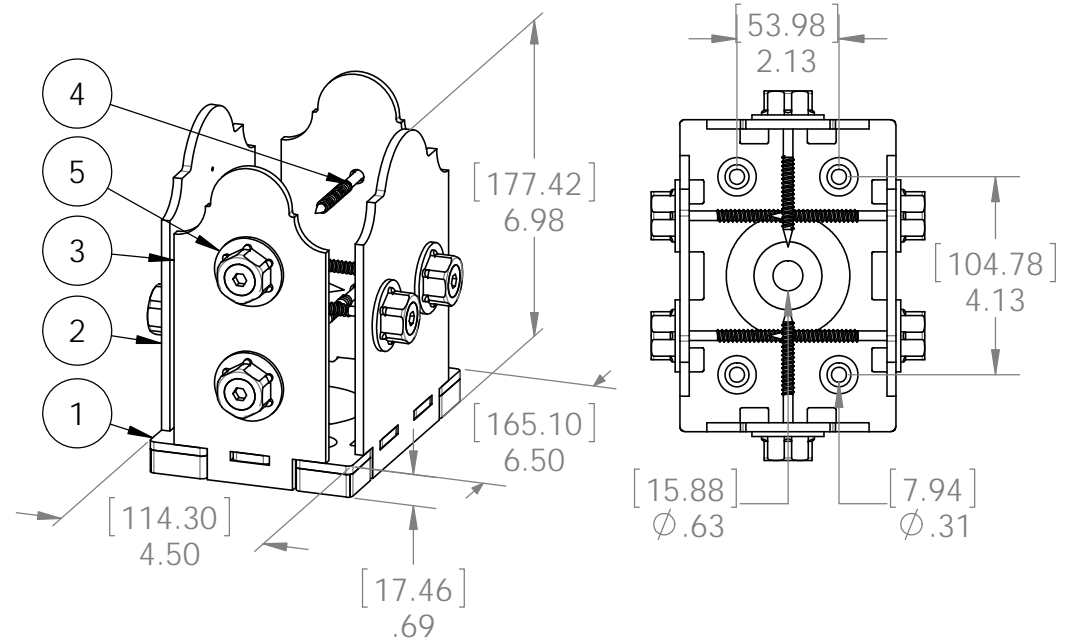

Product & Packaging Specs

Post Base Kit (4x6-PB-LS)

Item #: 56604

ITEM NO.	QTY.	PART NUMBER	DESCRIPTION
1	1	56604-10	Assembly, 4x6 Stand Off
2	2	56608-15	Plate, 6x6 Side Compression
3	2	56604-12	Plate, 4x4 Side Compression
4	0.32	56626	OWT Timber Screw 2-3/4"
5	8	56621	1 1/2" Hex Cap Nut

Weight: 7.71 LBS
Scale: 1:4
Last updated: 7/15/2015

56604

OZCO BUILDING PRODUCTS

Product & Packaging Specs

Post Base Kit (4x6-PB-LS)

Item #: 56604

Weight: 7.71 LBS
Scale: 1:2
Last updated: 7/15/2015

56604

Product & Packaging Specs

Post Base Kit (4X6-PB-LS)

Item #: Typical Installation & Basic Assembly

Scale: 1:4
Last updated: 7/15/2015

56604

OZCO BUILDING PRODUCTS

Product & Packaging Specs

Box, 6x6 Post Base

56604

Product & Packaging Specs

56604 Packing

Item #: Case packing

Weight: 32 LBS
Scale: 1:2
Last updated: 7/15/2015

56604

Item #: **56604** | **4x6-PB-LS**
 4X6 Post Base Laredo Sunset
PALLET | **112 pcs**
 SKU#: **56804** 
 Weight: **930 lbs.**
 LOT# _____ Priority# _____ 