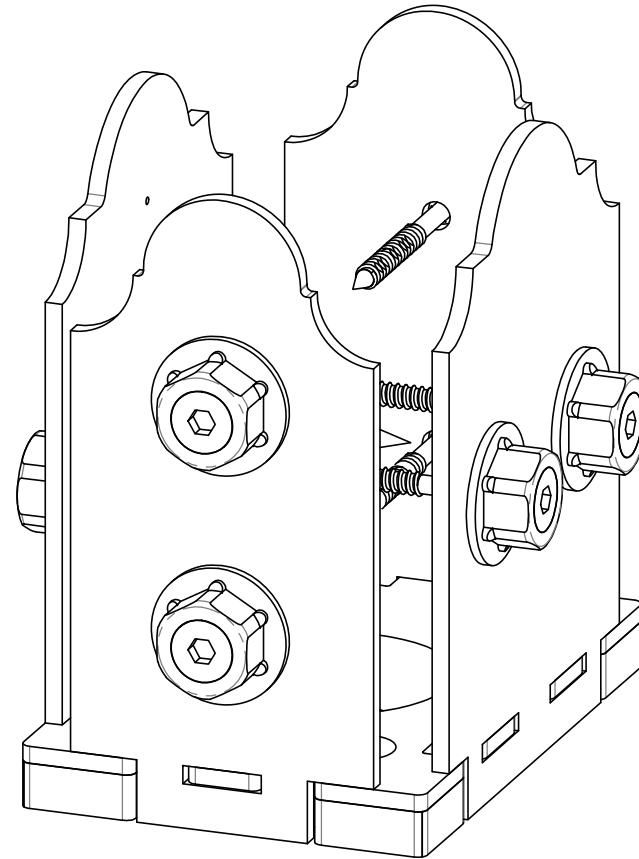

Product & Packaging Specs

Post Base Kit (4x6-PB-LS)

Item #: 56604

ITEM NO.	QTY.	PART NUMBER	DESCRIPTION
1	1	56604-10	Assembly, 4x6 Stand Off
2	2	56608-15	Plate, 6x6 Side Compression
3	2	56604-12	Plate, 4x4 Side Compression
4	0.32	56626	OWT Timber Screw 2-3/4"
5	8	56621	1 1/2" Hex Cap Nut

Weight: 7.71 LBS
Scale: 1:4
Last updated: 7/15/2015

56604

OZCO BUILDING PRODUCTS

Product & Packaging Specs

Post Base Kit (4x6-PB-LS)

Item #: 56604

Weight: 7.71 LBS
Scale: 1:2
Last updated: 7/15/2015

56604