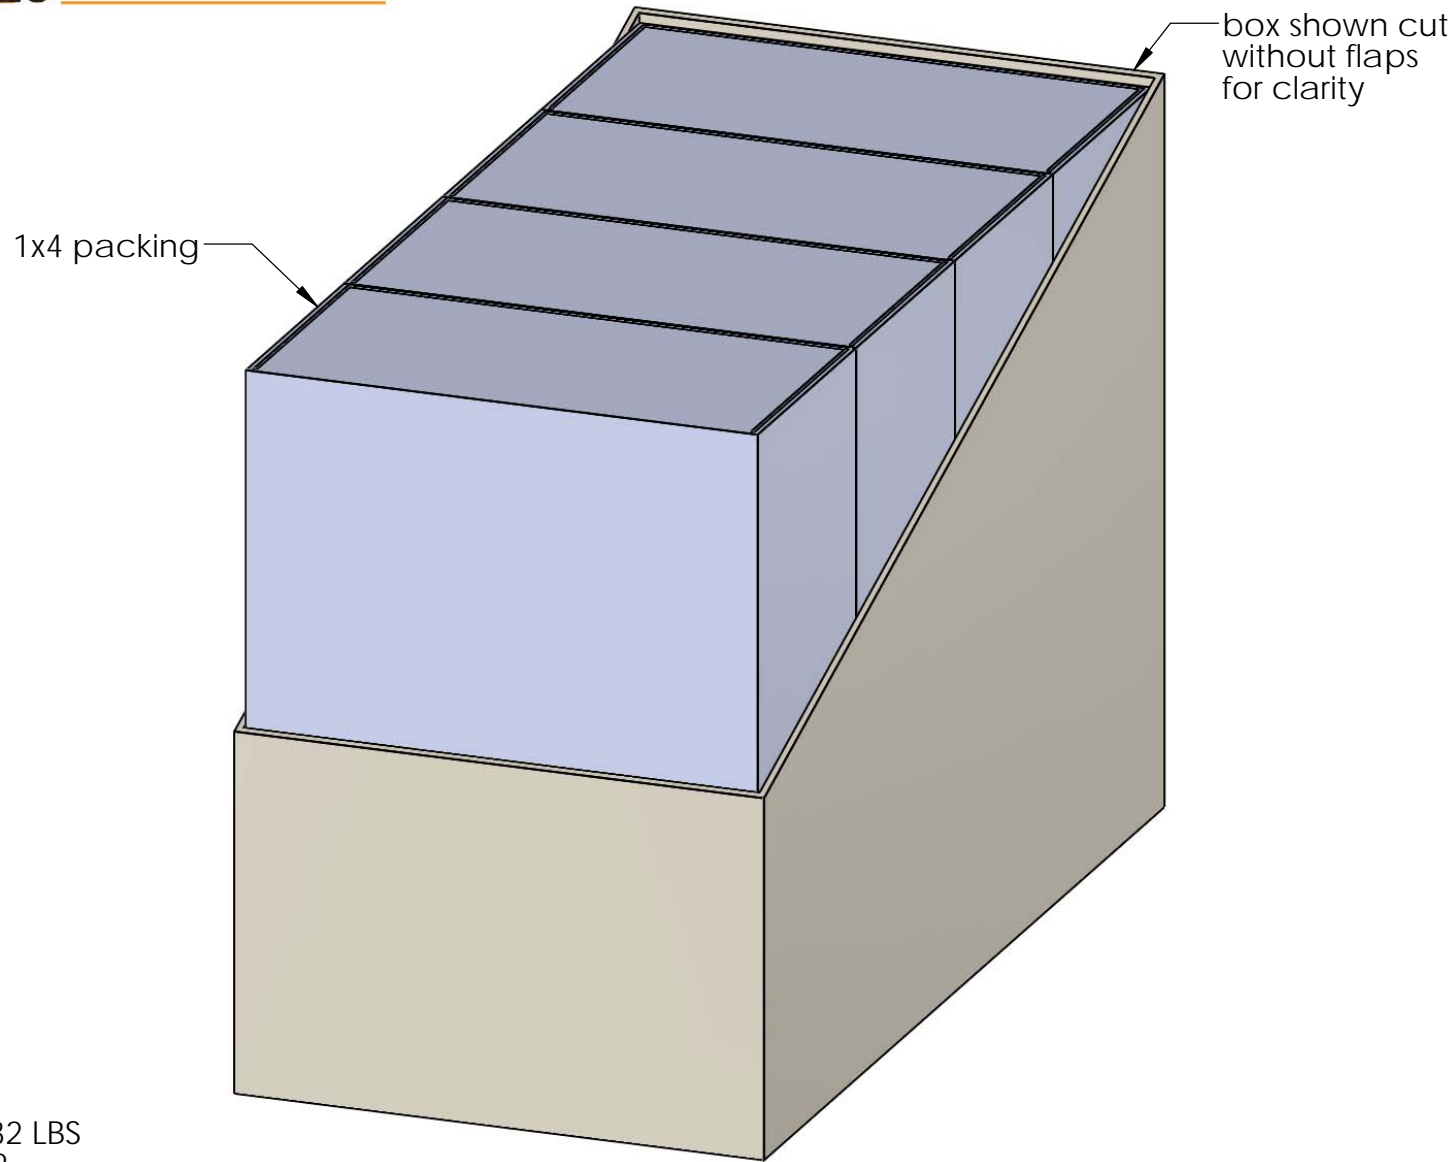

Product & Packaging Specs

56604 Packing

Item #: Case packing

Weight: 32 LBS
Scale: 1:2
Last updated: 7/15/2015

56604