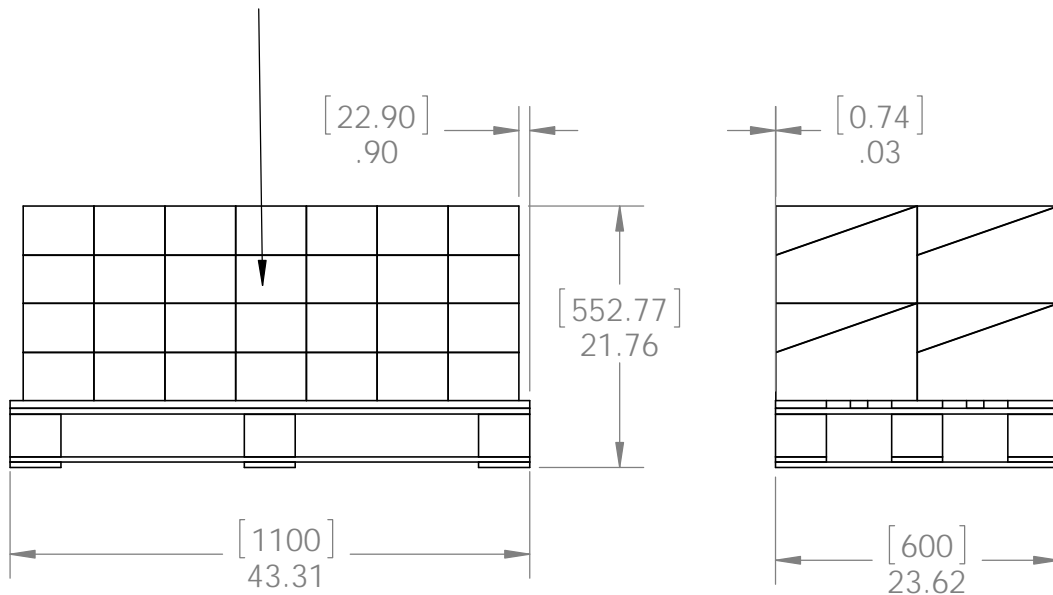

56604

Product & Packaging Specs

56604 Packing

Item #: Case packing

Weight: 32 LBS
Scale: 1:2
Last updated: 7/15/2015

56604

Item #: **56604** | **4x6-PB-LS**
 4X6 Post Base Laredo Sunset
PALLET | **112 pcs**
 SKU#: **56804** 
 Weight: **930 lbs.**
 LOT# _____ Priority# _____ 