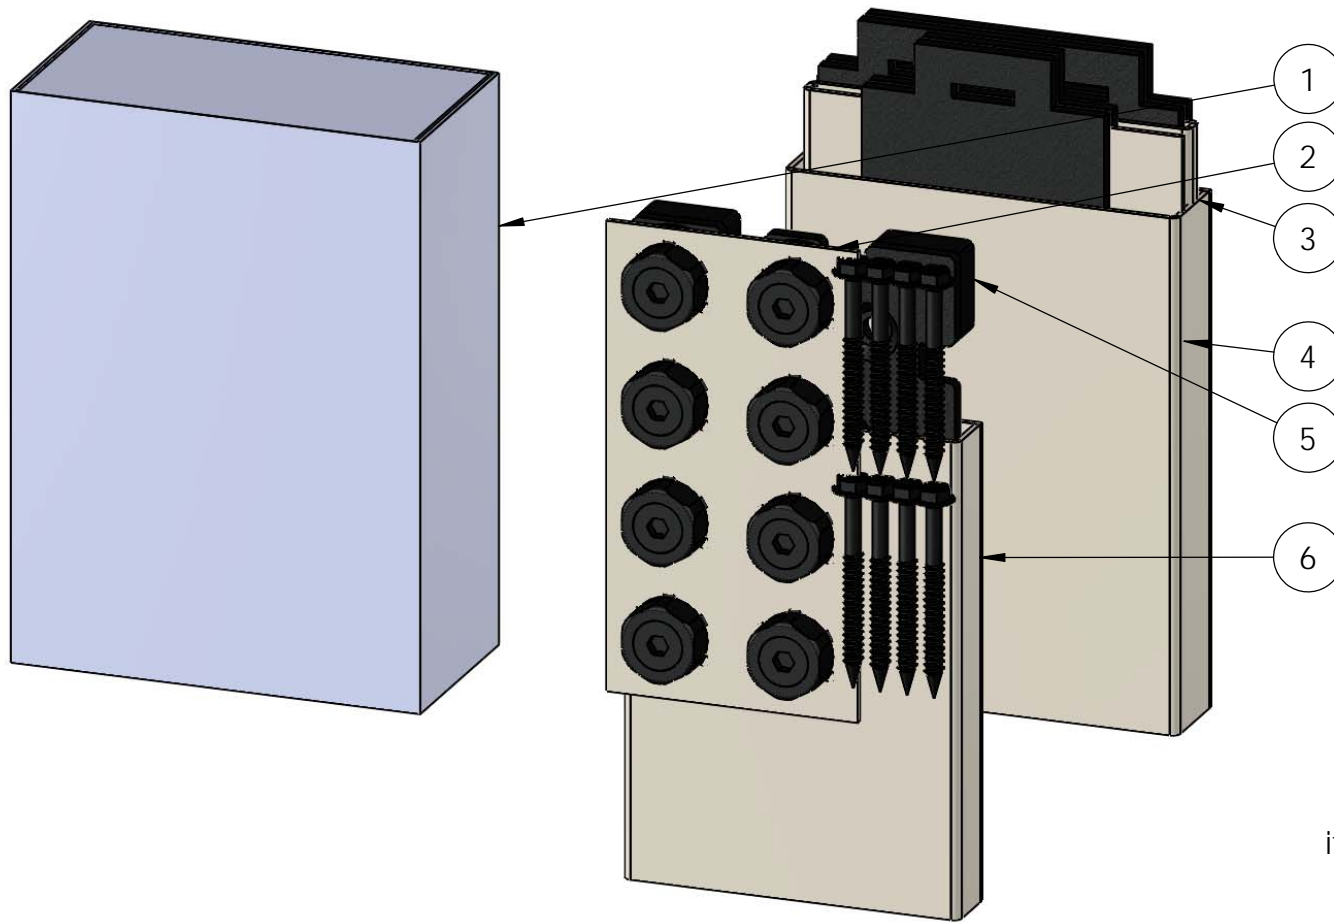

Product & Packaging Specs

56604 Packing

Item #: Box packing

ITEM NO.	QTY.	PART NUMBER	DESCRIPTION
1	1	Box, 56604	Box, 6x6 Post Base
2	1	Insert, 56604 HCN	Insert, 56604 HCN
3	1	Box, 56604 Plate Sleeve	Box, 56604 Plate Sleeve
4	1	Sleeve, 56604 Plate	Sleeve, 56604 Plate
5	1	56604	Assembly, 4x6 Post Base
6	1	Box, 56604 Base	Box, 56604 Base
7	1	Bag, 4x6 packing	Bag, 4x6 Packing

item 7 utilized for screws (not shown)

Weight: 7.90 LBS
Scale: 1:2.5
Last updated: 7/15/2015