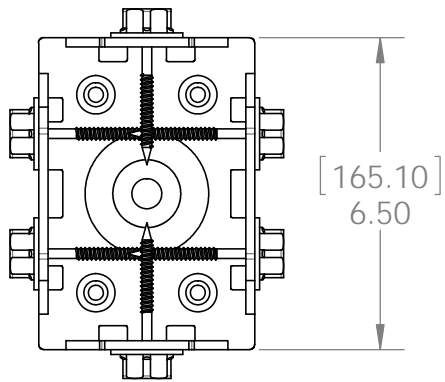

Product & Packaging Specs

Post Base Kit (4x6-PB-LS)

Item #: 56604

ITEM NO.	QTY.	PART NUMBER	DESCRIPTION
1	1	56604-10	Assembly, 4x6 Stand Off
2	2	56608-15	Plate, 6x6 Side Compression
3	2	56604-12	Plate, 4x4 Side Compression
4	0.32	56626	OWT Timber Screw 2-3/4"
5	8	56621	1 1/2" Hex Cap Nut

Weight: 7.71 LBS
Scale: 1:4
Last updated: 7/15/2015

56604

OZCO BUILDING PRODUCTS

Product & Packaging Specs

Post Base Kit (4x6-PB-LS)

Item #: 56604

Weight: 7.71 LBS
Scale: 1:2
Last updated: 7/15/2015

56604

Product & Packaging Specs

Post Base Kit (4X6-PB-LS)

Item #: Typical Installation & Basic Assembly

Scale: 1:4
Last updated: 7/15/2015

56604

OZCO BUILDING PRODUCTS

Product & Packaging Specs

Box, 6x6 Post Base