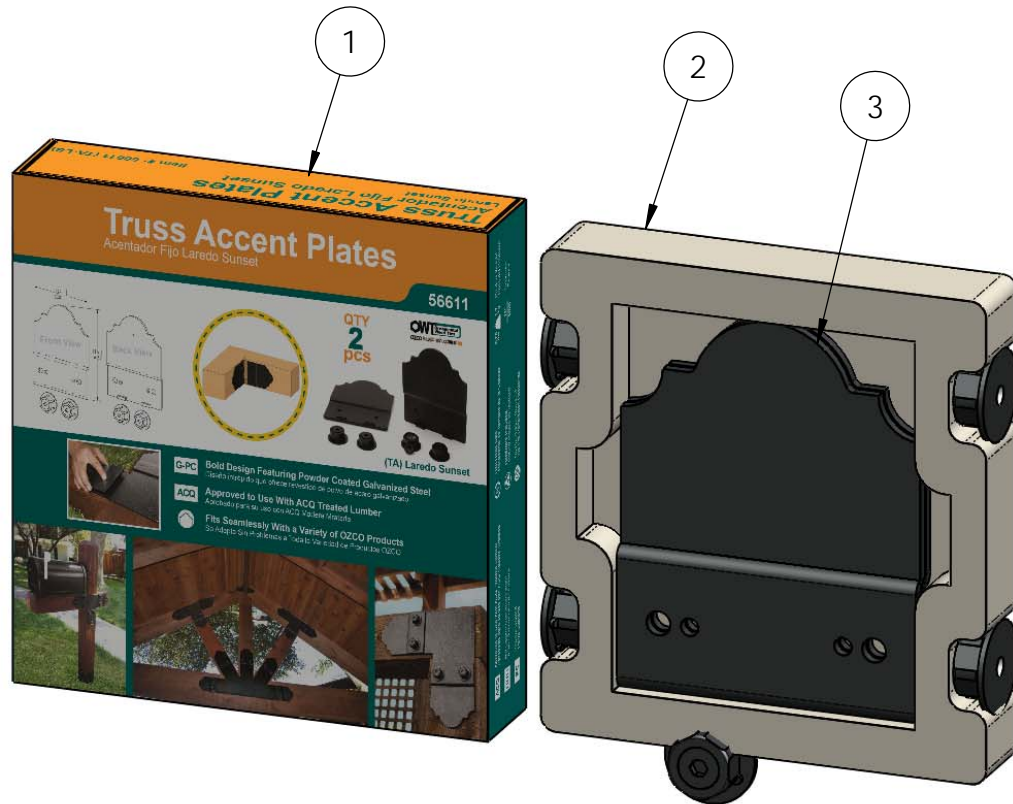

Product & Packaging Specs

Truss Accent Assembly

Item #: 56611

ITEM NO.	QTY.	PART NUMBER	DESCRIPTION
1	1	56611-10	Truss Accent
2	2	56621	1 1/2" Hex Cap Nut

each kit contains 2 assemblies

Weight: 1.58 LBS
 Scale: 1:2
 Last updated: 7/13/2015

56611-10

Material: Corrugated Paper
 Finish: See Artwork
 Weight: 0.08 LBS
 Scale: 1:3
 Last updated: 7/13/2015

56611-10

Product & Packaging Specs

56611 Packing

Item #: Box packing

ITEM NO.	QTY.	PART NUMBER	DESCRIPTION
1	1	56611 Truss Accent Box	Box, Truss Accent
2	1	56611 Truss Accent Box Insert	Insert, Truss Accent Box
3	1	56611	Truss Accent Assembly

items not shown:

- installation instructions
- parts wrapped in packing foam sheet

Weight: 3.58 LBS
 Scale: 1:3
 Last updated: 7/13/2015

56611-10

Material: Corrugated Paper
 Finish: See artwork
 Weight: 0.38 LBS
 Scale: 1:6
 Last updated: 7/13/2015