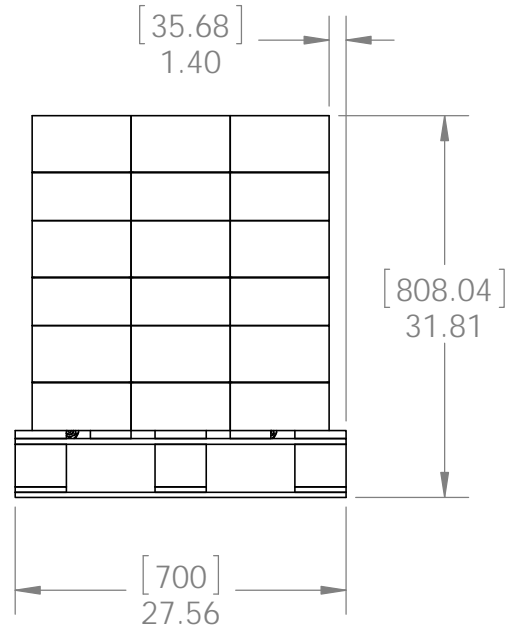

Product & Packaging Specs

56611 Packing

Item #: Pallet packing

Item #: **56611** | **TA-LS**
Truss Accent LS
PALLET 216 pcs
SKU#: **56811**
Weight: 799 lbs
LOT# _____ Priority# _____

Weight: 799 LBS
Scale: 1:16
Last updated: 7/13/2015

56611-10

additional pallet packing instructions

- plywood on top layer
- strap to pallet
- clear wrap around boxes