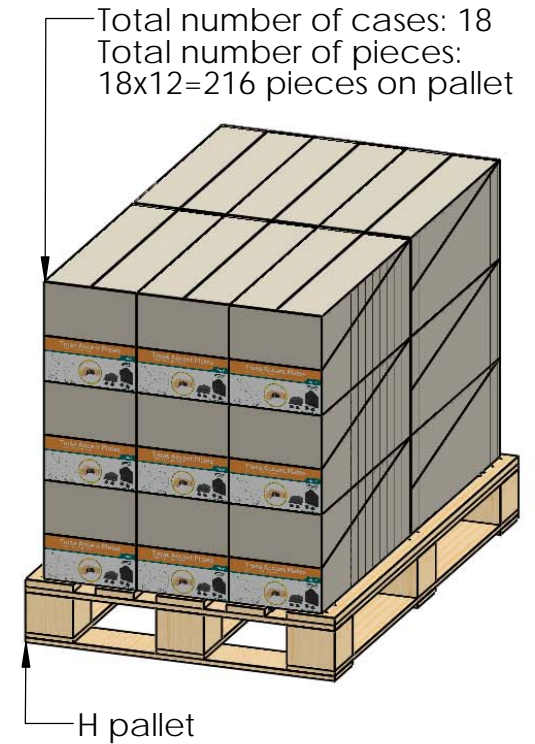

56611-10

Material: Corrugated Paper
 Finish: See Artwork
 Weight: 0.08 LBS
 Scale: 1:3
 Last updated: 7/13/2015

56611-10

Product & Packaging Specs

56611 Packing

Item #: Box packing

ITEM NO.	QTY.	PART NUMBER	DESCRIPTION
1	1	56611 Truss Accent Box	Box, Truss Accent
2	1	56611 Truss Accent Box Insert	Insert, Truss Accent Box
3	1	56611	Truss Accent Assembly

items not shown:

- installation instructions
- parts wrapped in packing foam sheet

Weight: 3.58 LBS
 Scale: 1:3
 Last updated: 7/13/2015

56611-10

Material: Corrugated Paper
 Finish: See artwork
 Weight: 0.38 LBS
 Scale: 1:6
 Last updated: 7/13/2015

56611-10

Product & Packaging Specs

56611 Packing

Item #: Case packing

Weight: 1.26 LBS
 Scale: 1:3
 Last updated: 7/13/2015

56611-10

Product & Packaging Specs

56611 Packing

Item #: Pallet packing

Item #: **56611** | **TA-LS**
Truss Accent LS
PALLET 216 pcs
SKU#: **56811** 
Weight: 799 lbs
LOT# _____ Priority# _____ 

Weight: 799 LBS
Scale: 1:16
Last updated: 7/13/2015

56611-10