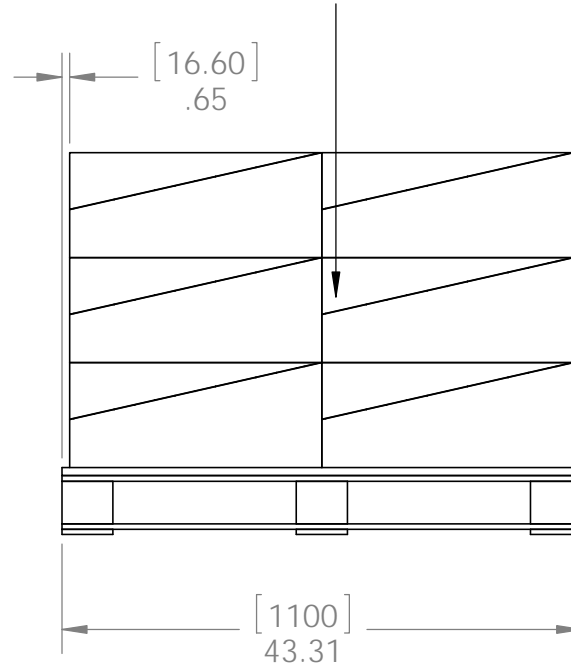

Product & Packaging Specs

56611 Packing

Item #: Pallet packing

Item #: **56611** | **TA-LS**
Truss Accent LS
PALLET 216 pcs
SKU#: **56811**
Weight: 799 lbs
LOT# _____ Priority# _____

Weight: 799 LBS
Scale: 1:16
Last updated: 7/13/2015

56611-10

additional pallet packing instructions

- plywood on top layer
- strap to pallet
- clear wrap around boxes