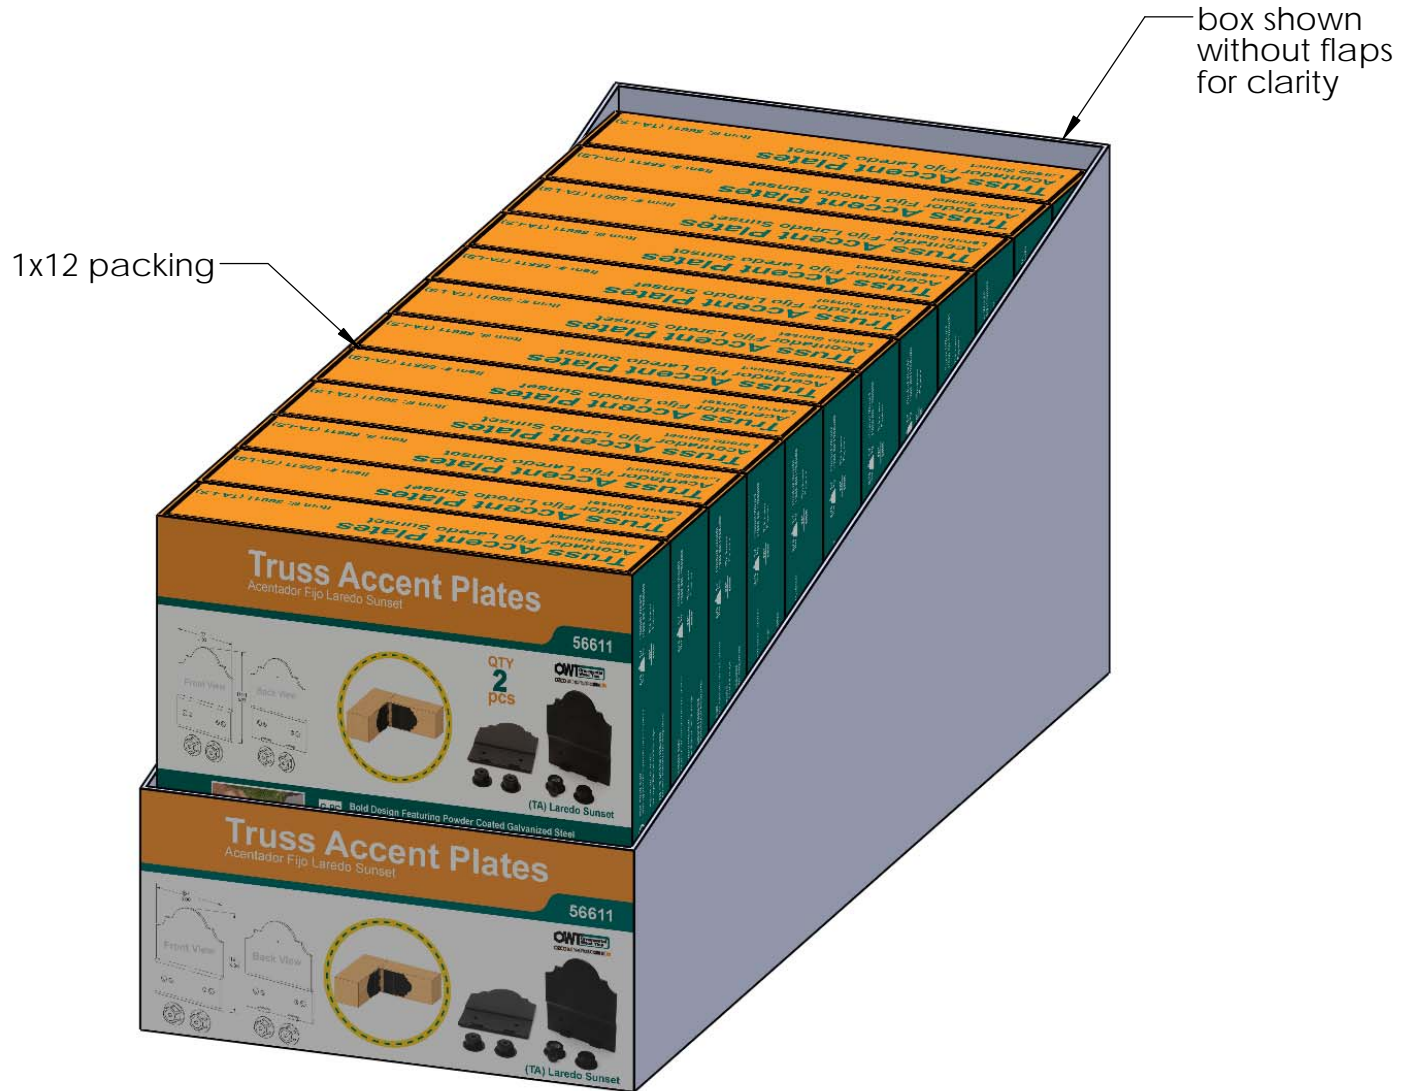

56611-10

Material: Corrugated Paper
 Finish: See Artwork
 Weight: 0.08 LBS
 Scale: 1:3
 Last updated: 7/13/2015

56611-10

Product & Packaging Specs

56611 Packing

Item #: Box packing

ITEM NO.	QTY.	PART NUMBER	DESCRIPTION
1	1	56611 Truss Accent Box	Box, Truss Accent
2	1	56611 Truss Accent Box Insert	Insert, Truss Accent Box
3	1	56611	Truss Accent Assembly

items not shown:

- installation instructions
- parts wrapped in packing foam sheet

Weight: 3.58 LBS
 Scale: 1:3
 Last updated: 7/13/2015

56611-10

Material: Corrugated Paper
 Finish: See artwork
 Weight: 0.38 LBS
 Scale: 1:6
 Last updated: 7/13/2015

56611-10

Product & Packaging Specs

56611 Packing

Item #: Case packing

Weight: 1.26 LBS
 Scale: 1:3
 Last updated: 7/13/2015

56611-10

Product & Packaging Specs

56611 Packing

Item #: Pallet packing

Item #: **56611** | **TA-LS**
Truss Accent LS
PALLET 216 pcs
SKU#: **56811** 
Weight: 799 lbs
LOT# _____ Priority# _____ 

Weight: 799 LBS
Scale: 1:16
Last updated: 7/13/2015

56611-10