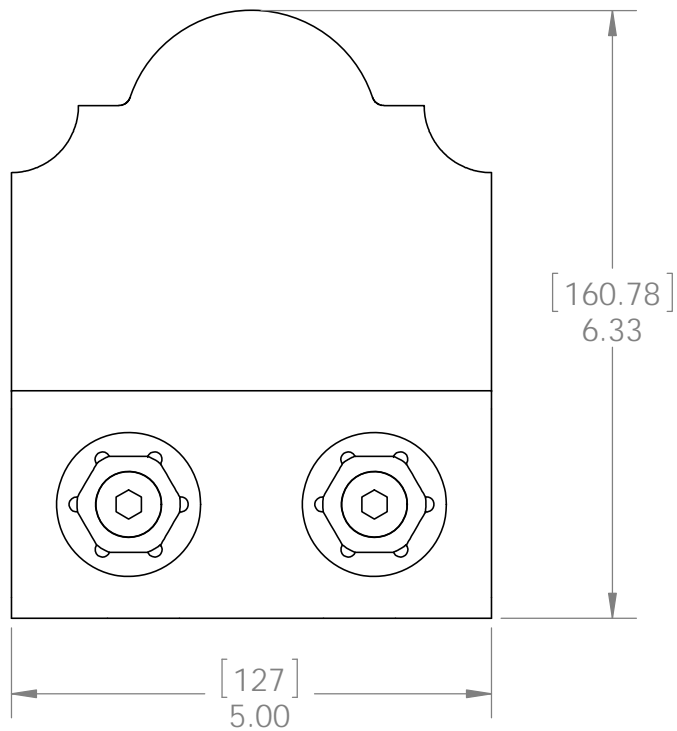

Product & Packaging Specs

Truss Accent Assembly

Item #: 56611

ITEM NO.	QTY.	PART NUMBER	DESCRIPTION
1	1	56611-10	Truss Accent
2	2	56621	1 1/2" Hex Cap Nut

each kit contains 2 assemblies

Weight: 1.58 LBS
 Scale: 1:2
 Last updated: 7/13/2015

56611-10

Material: Corrugated Paper
 Finish: See Artwork
 Weight: 0.08 LBS
 Scale: 1:3
 Last updated: 7/13/2015

56611-10

Product & Packaging Specs

56611 Packing

Item #: Box packing

ITEM NO.	QTY.	PART NUMBER	DESCRIPTION
1	1	56611 Truss Accent Box	Box, Truss Accent
2	1	56611 Truss Accent Box Insert	Insert, Truss Accent Box
3	1	56611	Truss Accent Assembly

items not shown:

- installation instructions
- parts wrapped in packing foam sheet

Weight: 3.58 LBS
 Scale: 1:3
 Last updated: 7/13/2015

56611-10

Material: Corrugated Paper
 Finish: See artwork
 Weight: 0.38 LBS
 Scale: 1:6
 Last updated: 7/13/2015