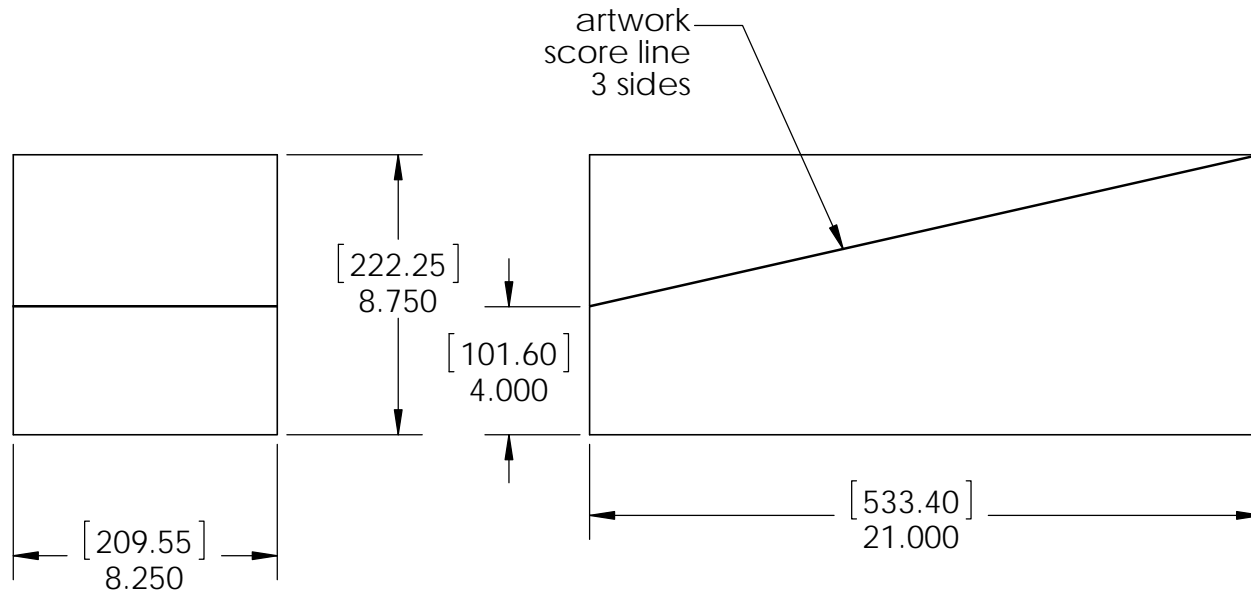

Product & Packaging Specs

Truss Accent Assembly

Item #: 56611

ITEM NO.	QTY.	PART NUMBER	DESCRIPTION
1	1	56611-10	Truss Accent
2	2	56621	1 1/2" Hex Cap Nut

each kit contains 2 assemblies

Weight: 1.58 LBS
 Scale: 1:2
 Last updated: 7/13/2015

56611-10

Material: Corrugated Paper
 Finish: See Artwork
 Weight: 0.08 LBS
 Scale: 1:3
 Last updated: 7/13/2015

56611-10

Product & Packaging Specs

56611 Packing

Item #: Box packing

ITEM NO.	QTY.	PART NUMBER	DESCRIPTION
1	1	56611 Truss Accent Box	Box, Truss Accent
2	1	56611 Truss Accent Box Insert	Insert, Truss Accent Box
3	1	56611	Truss Accent Assembly

items not shown:

- installation instructions
- parts wrapped in packing foam sheet

Weight: 3.58 LBS
 Scale: 1:3
 Last updated: 7/13/2015

56611-10

Material: Corrugated Paper
 Finish: See artwork
 Weight: 0.38 LBS
 Scale: 1:6
 Last updated: 7/13/2015

Item #: Pallet packing

Item #: **56611** | **TA-LS**
Truss Accent LS
PALLET 216 pcs
SKU#: **56811** 
Weight: 799 lbs
LOT# _____ Priority# _____ 

Weight: 799 LBS
Scale: 1:16
Last updated: 7/13/2015

56611-10