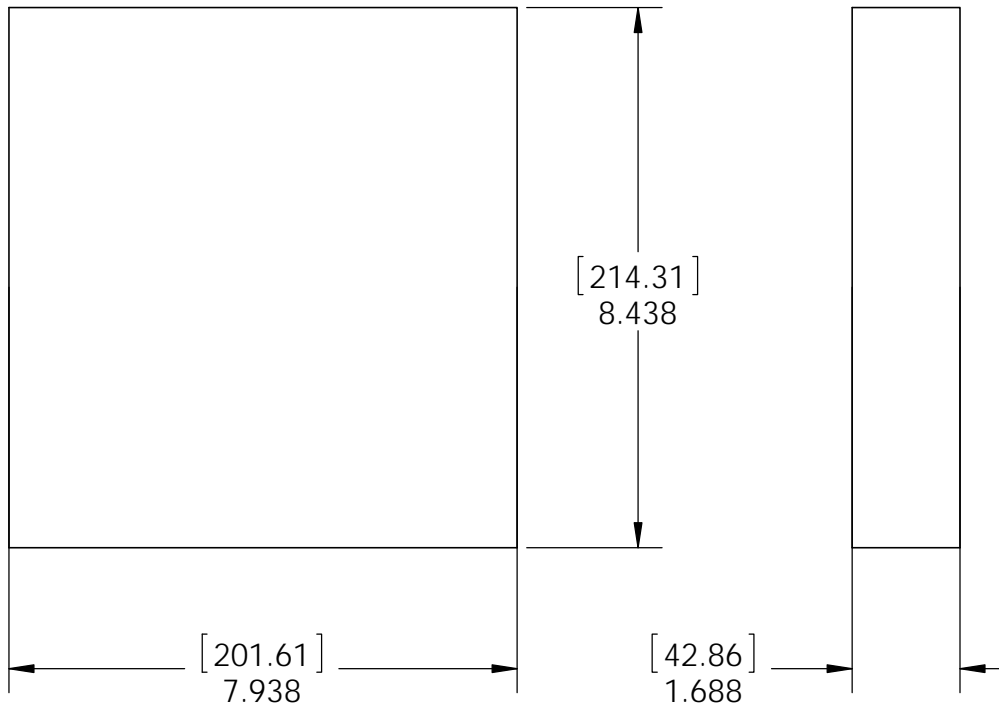

Product & Packaging Specs

Truss Accent Assembly

Item #: 56611

ITEM NO.	QTY.	PART NUMBER	DESCRIPTION
1	1	56611-10	Truss Accent
2	2	56621	1 1/2" Hex Cap Nut

each kit contains 2 assemblies

Weight: 1.58 LBS
 Scale: 1:2
 Last updated: 7/13/2015

56611-10

Material: Corrugated Paper
 Finish: See Artwork
 Weight: 0.08 LBS
 Scale: 1:3
 Last updated: 7/13/2015

56611-10

Product & Packaging Specs

56611 Packing

Item #: Box packing

ITEM NO.	QTY.	PART NUMBER	DESCRIPTION
1	1	56611 Truss Accent Box	Box, Truss Accent
2	1	56611 Truss Accent Box Insert	Insert, Truss Accent Box
3	1	56611	Truss Accent Assembly

items not shown:

- installation instructions
- parts wrapped in packing foam sheet

Weight: 3.58 LBS
 Scale: 1:3
 Last updated: 7/13/2015

56611-10

Material: Corrugated Paper
 Finish: See artwork
 Weight: 0.38 LBS
 Scale: 1:6
 Last updated: 7/13/2015

56611-10

Product & Packaging Specs

56611 Packing

Item #: Case packing

Weight: 1.26 LBS
 Scale: 1:3
 Last updated: 7/13/2015

56611-10

Product & Packaging Specs

56611 Packing