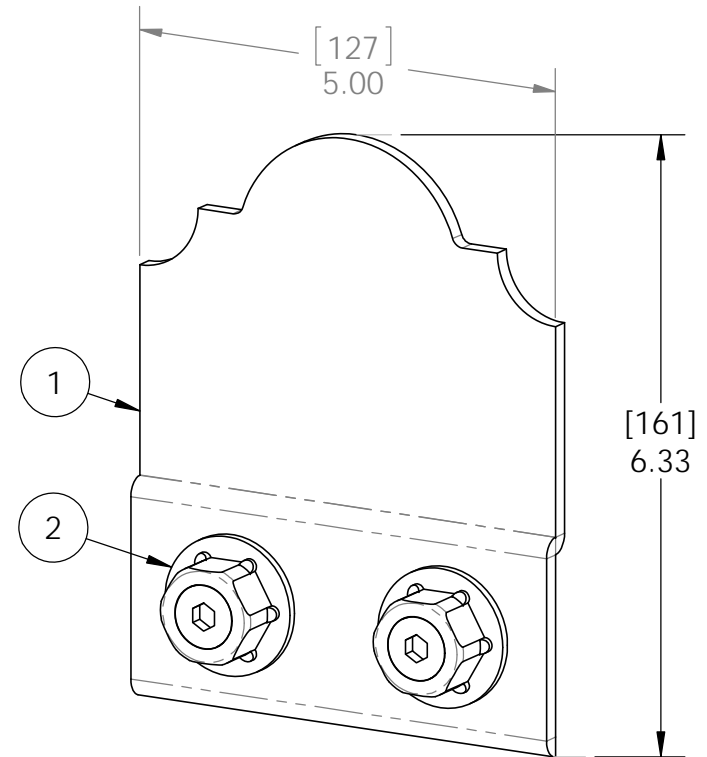

Product & Packaging Specs

Truss Accent Assembly

Item #: 56611

ITEM NO.	QTY.	PART NUMBER	DESCRIPTION
1	1	56611-10	Truss Accent
2	2	56621	1 1/2" Hex Cap Nut

each kit contains 2 assemblies

Weight: 1.58 LBS
 Scale: 1:2
 Last updated: 7/13/2015

56611-10

Material: Corrugated Paper
 Finish: See Artwork
 Weight: 0.08 LBS
 Scale: 1:3
 Last updated: 7/13/2015

56611-10

Product & Packaging Specs

56611 Packing

Item #: Box packing

ITEM NO.	QTY.	PART NUMBER	DESCRIPTION
1	1	56611 Truss Accent Box	Box, Truss Accent
2	1	56611 Truss Accent Box Insert	Insert, Truss Accent Box
3	1	56611	Truss Accent Assembly

items not shown:

- installation instructions
- parts wrapped in packing foam sheet

Weight: 3.58 LBS
 Scale: 1:3
 Last updated: 7/13/2015

56611-10

Material: Corrugated Paper
 Finish: See artwork
 Weight: 0.38 LBS
 Scale: 1:6
 Last updated: 7/13/2015

56611-10

Product & Packaging Specs

56611 Packing

Item #: Case packing

Weight: 1.26 LBS
 Scale: 1:3
 Last updated: 7/13/2015

56611-10

Product & Packaging Specs

56611 Packing