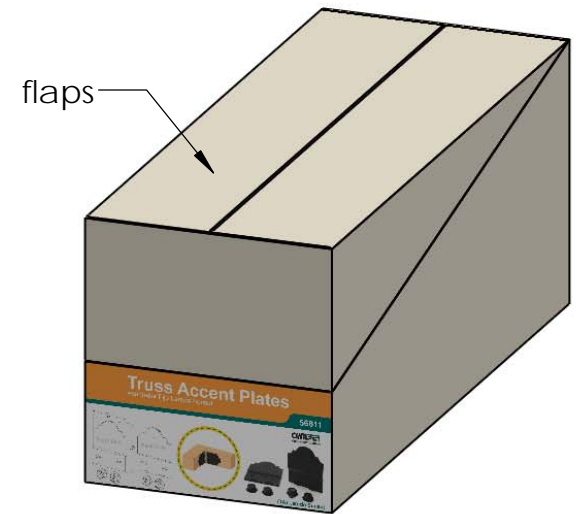

Product & Packaging Specs

Truss Accent Assembly

Item #: 56611

ITEM NO.	QTY.	PART NUMBER	DESCRIPTION
1	1	56611-10	Truss Accent
2	2	56621	1 1/2" Hex Cap Nut

each kit contains 2 assemblies

Weight: 1.58 LBS
 Scale: 1:2
 Last updated: 7/13/2015

56611-10

Material: Corrugated Paper
 Finish: See Artwork
 Weight: 0.08 LBS
 Scale: 1:3
 Last updated: 7/13/2015

56611-10

Product & Packaging Specs

56611 Packing

Item #: Box packing

ITEM NO.	QTY.	PART NUMBER	DESCRIPTION
1	1	56611 Truss Accent Box	Box, Truss Accent
2	1	56611 Truss Accent Box Insert	Insert, Truss Accent Box
3	1	56611	Truss Accent Assembly

items not shown:

- installation instructions
- parts wrapped in packing foam sheet

Weight: 3.58 LBS
 Scale: 1:3
 Last updated: 7/13/2015

56611-10

Material: Corrugated Paper
 Finish: See artwork
 Weight: 0.38 LBS
 Scale: 1:6
 Last updated: 7/13/2015