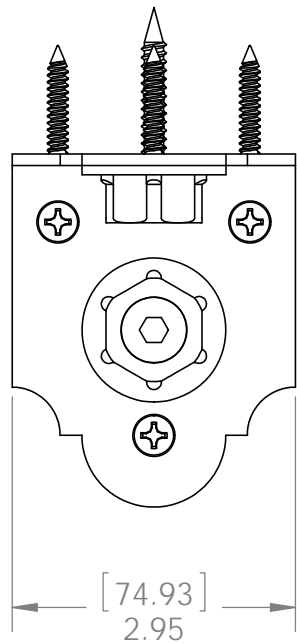

## 4" Standard Rafter Clip

Item #: 56618

ITEM NO.	QTY.	PART NUMBER	DESCRIPTION
1	1	56618-11	Clip, 4" Rafter
2	2	56625	OWT Timber Screw 1-3/4"
3	2	56621	1 1/2" Hex Cap Nut
4	6	80014	Screw, FHP #12 X 1.25", Black

Weight: 11.57 LBS  
 Scale: 1:2  
 Last updated: 7/14/2015

revision B adds 6 screws

## 4" Standard Rafter Clip

Item #: 56618

Weight: 11.57 LBS  
 Scale: 1:2  
 Last updated: 7/14/2015

56618-10

revision B adds 6 screws

OZCO BUILDING PRODUCTS