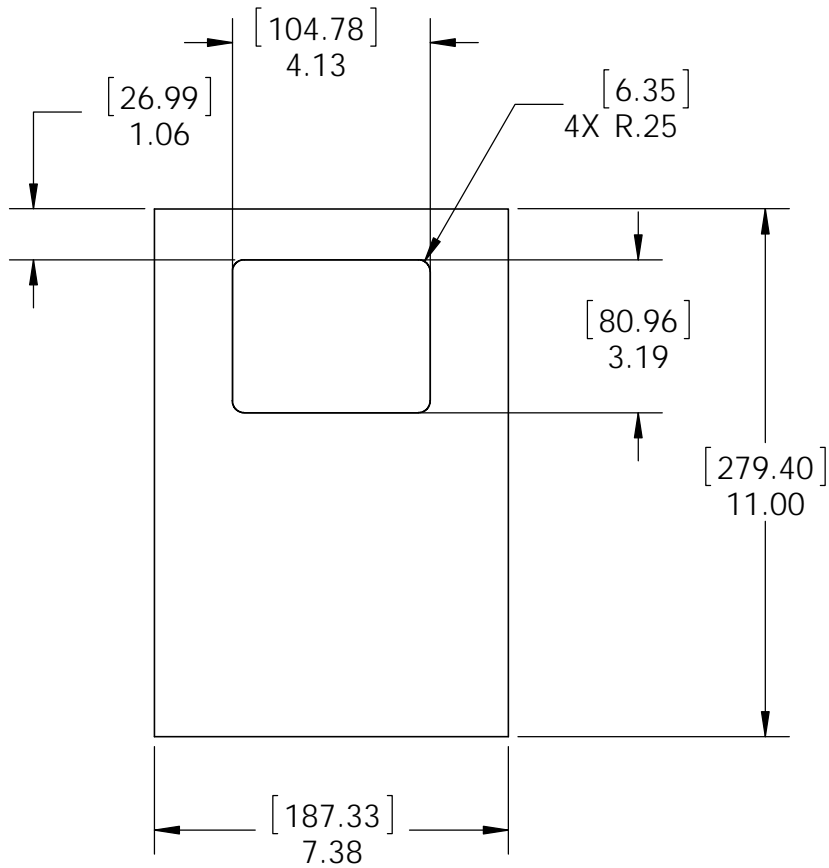

## 4" Standard Rafter Clip

Item #: Typical Installation & Basic Assembly

Scale: 1:5  
Last updated: 7/14/2015

56618-10

V1.00 - Installation Instructions effective May 1, 2015 and reflects information that available as of April 10, 2014. This information is updated periodically and should not be relied upon after May 1, 2015. Please visit [www.OZCOBP.com](http://www.OZCOBP.com) to get current information