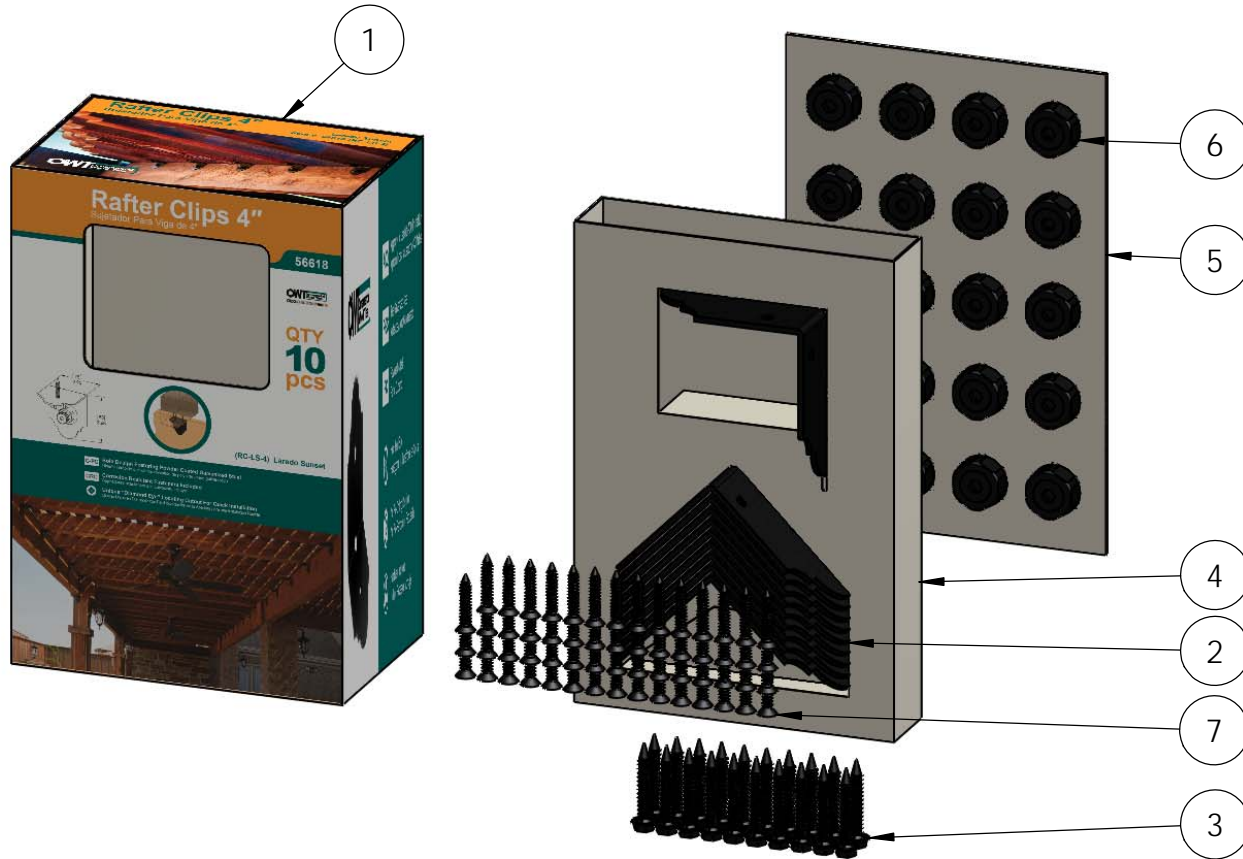

Product & Packaging Specs

56618 Packing

Item #: Box packing

ITEM NO.	QTY.	PART NUMBER	DESCRIPTION
1	1	Box, 56618	Box, 56618 packing
2	10	56618-11	Clip, 4" Rafter
3	20	56625	OWT Timber Screw 1-3/4"
4	1	Insert, 56618	Insert, 56618
5	1	Insert, 56618	Insert, 56618
6	20	56621	1 1/2" Hex Cap Nut
7	60	80014	Screw, FHP #12 X 1.25", Black

revision B adds 6 screws

Weight: 7.64 LBS
Scale: 1:4
Last updated: 7/14/2015

56618-10