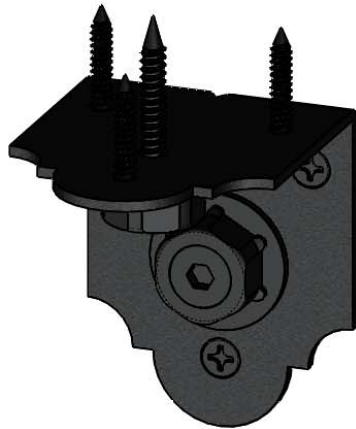

## 4" Standard Rafter Clip

Item #: 56618

ITEM NO.	QTY.	PART NUMBER	DESCRIPTION
1	1	56618-11	Clip, 4" Rafter
2	2	56625	OWT Timber Screw 1-3/4"
3	2	56621	1 1/2" Hex Cap Nut
4	6	80014	Screw, FHP #12 X 1.25", Black

Weight: 11.57 LBS  
 Scale: 1:2  
 Last updated: 7/14/2015

revision B adds 6 screws

## 4" Standard Rafter Clip

Item #: 56618

Weight: 11.57 LBS  
 Scale: 1:2  
 Last updated: 7/14/2015

56618-10

revision B adds 6 screws

OZCO BUILDING PRODUCTS