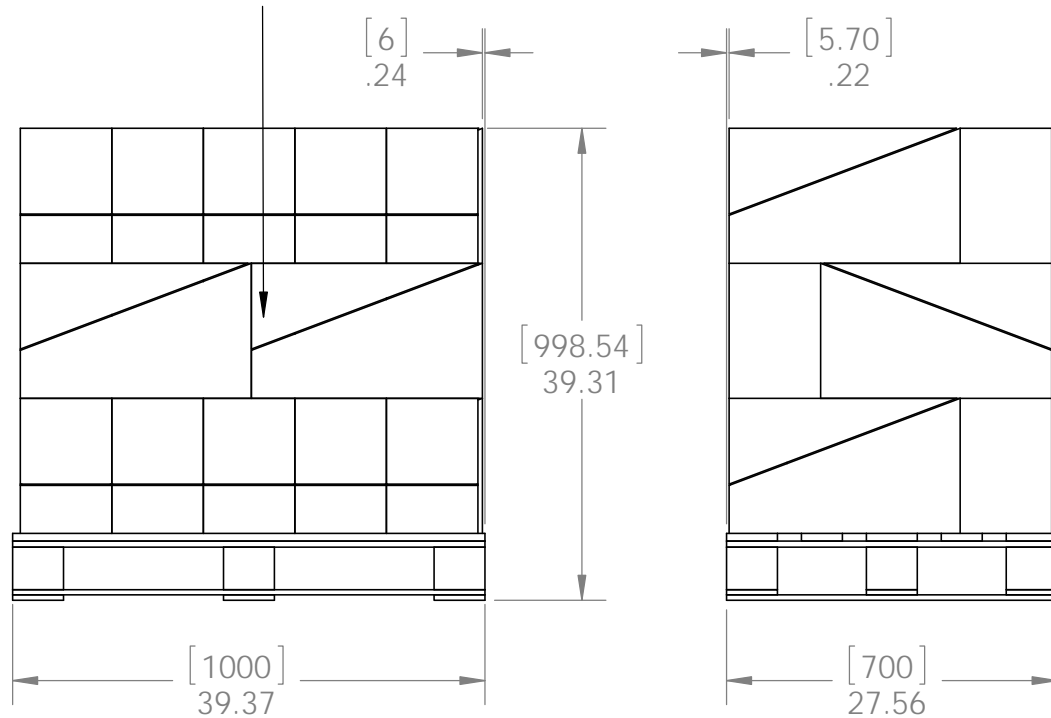

additional pallet packing instructions

- plywood on top layer
- strap to pallet
- clear wrap around boxes

Weight: 721 LBS
Scale: 1:16
Last updated: 7/14/2015

56618-10