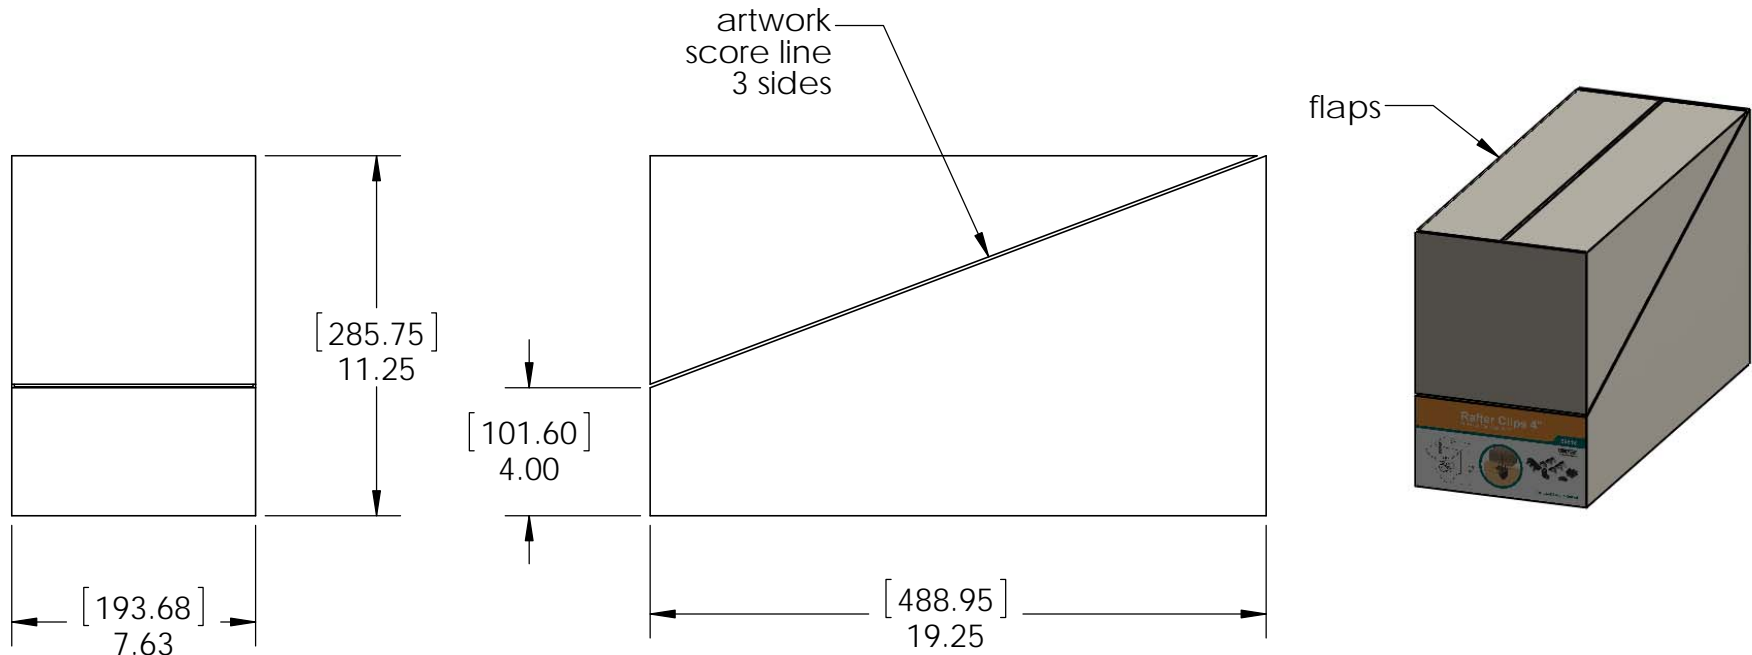

Material: Corrugated Paper
Finish: See Artwork
Weight: 0.25 LBS
Scale: 1:6
Last updated: 7/14/2015