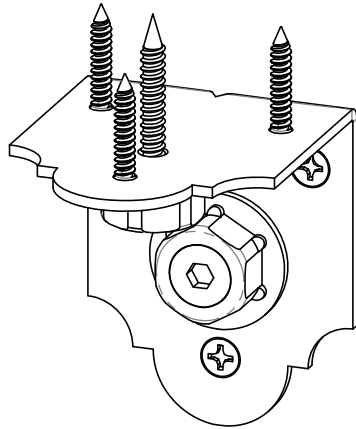

## 4" Standard Rafter Clip

Item #: 56618

ITEM NO.	QTY.	PART NUMBER	DESCRIPTION
1	1	56618-11	Clip, 4" Rafter
2	2	56625	OWT Timber Screw 1-3/4"
3	2	56621	1 1/2" Hex Cap Nut
4	6	80014	Screw, FHP #12 X 1.25", Black

Weight: 11.57 LBS  
 Scale: 1:2  
 Last updated: 7/14/2015

revision B adds 6 screws

## 4" Standard Rafter Clip

Item #: 56618

Weight: 11.57 LBS  
 Scale: 1:2  
 Last updated: 7/14/2015

56618-10

revision B adds 6 screws

OZCO BUILDING PRODUCTS