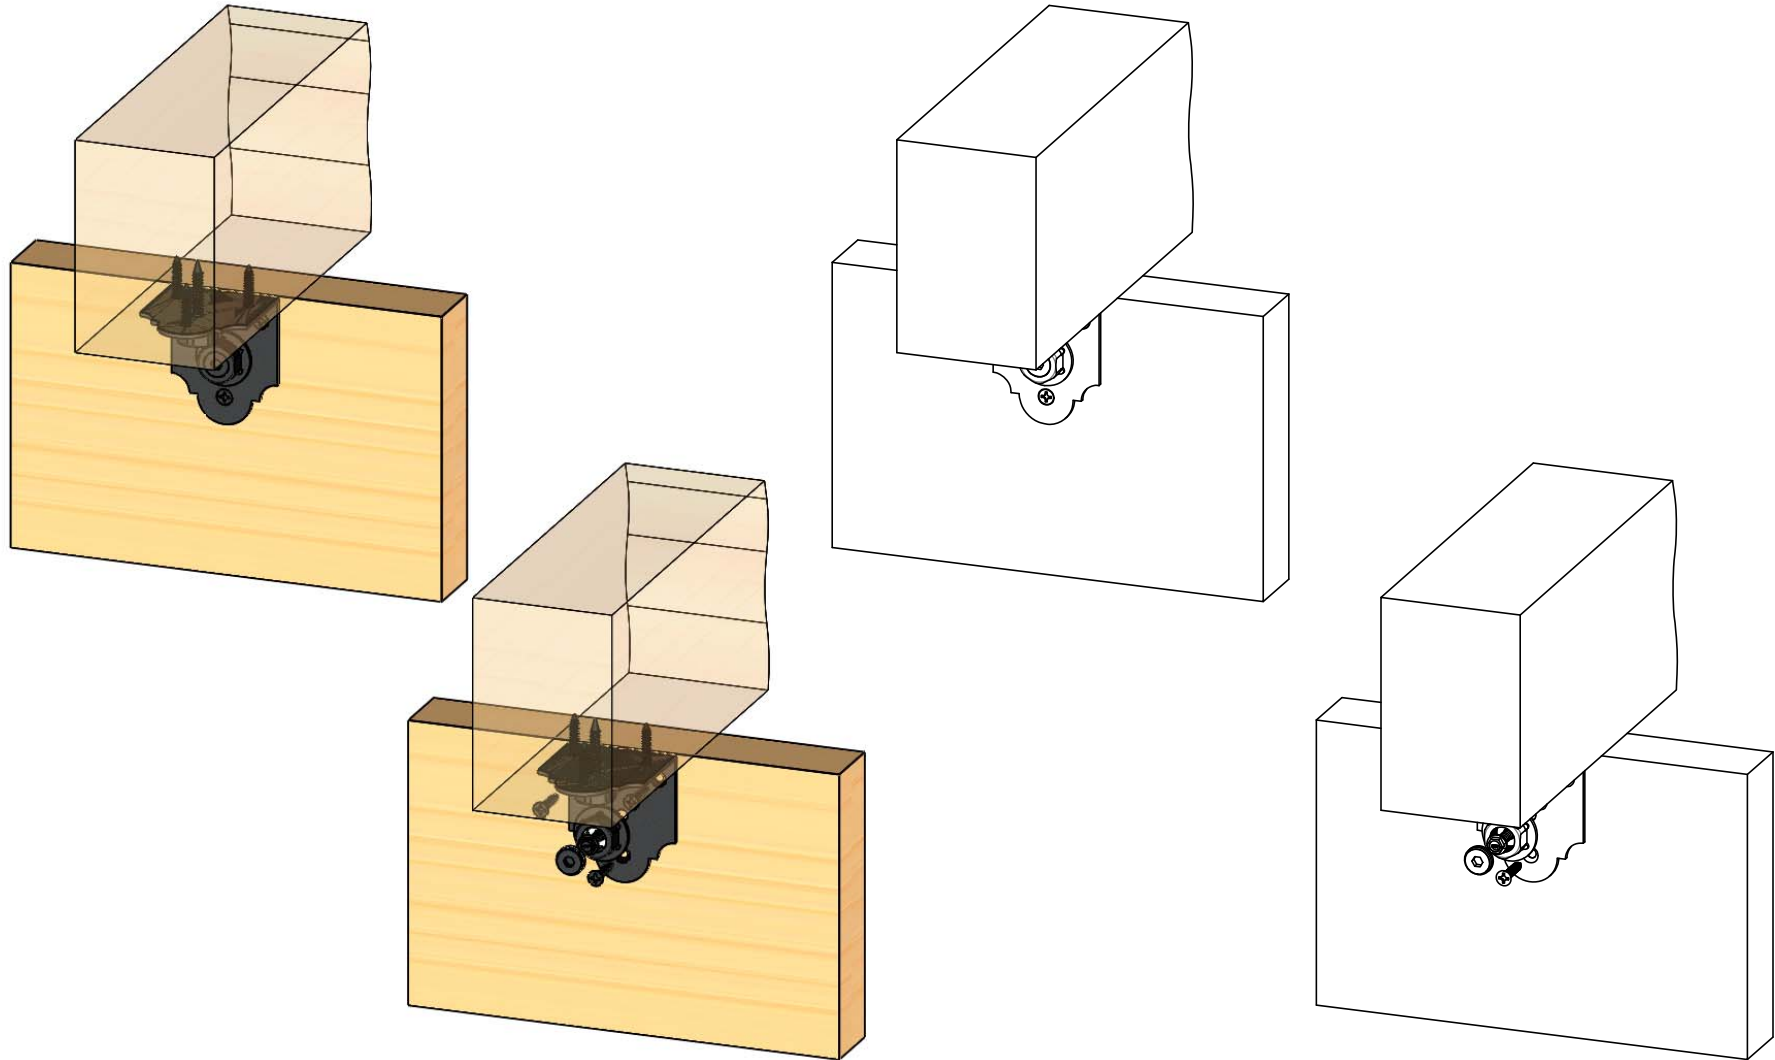

## 4" Standard Rafter Clip

Item #: 56618

Weight: 11.57 LBS  
 Scale: 1:2  
 Last updated: 7/14/2015

56618-10

revision B adds 6 screws

OZCO BUILDING PRODUCTS

## 4" Standard Rafter Clip

Item #: Typical Installation & Basic Assembly

Scale: 1:5  
Last updated: 7/14/2015

56618-10

V1.00 - Installation Instructions effective May 1, 2015 and reflects information that available as of April 10, 2014. This information is updated periodically and should not be relied upon after May 1, 2015. Please visit [www.OZCOBP.com](http://www.OZCOBP.com) to get current information