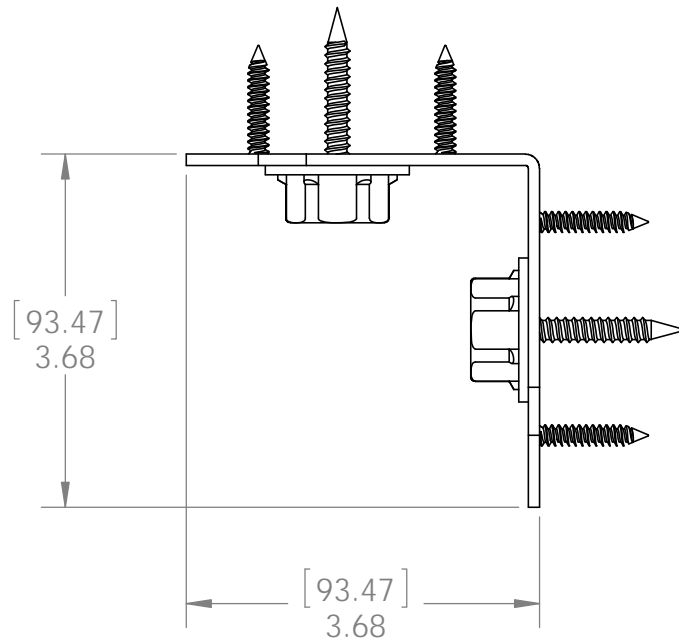

## 4" Standard Rafter Clip

Item #: 56618

ITEM NO.	QTY.	PART NUMBER	DESCRIPTION
1	1	56618-11	Clip, 4" Rafter
2	2	56625	OWT Timber Screw 1-3/4"
3	2	56621	1 1/2" Hex Cap Nut
4	6	80014	Screw, FHP #12 X 1.25", Black

Weight: 11.57 LBS  
 Scale: 1:2  
 Last updated: 7/14/2015

revision B adds 6 screws

## 4" Standard Rafter Clip

Item #: 56618

Weight: 11.57 LBS  
 Scale: 1:2  
 Last updated: 7/14/2015

56618-10

revision B adds 6 screws

OZCO BUILDING PRODUCTS