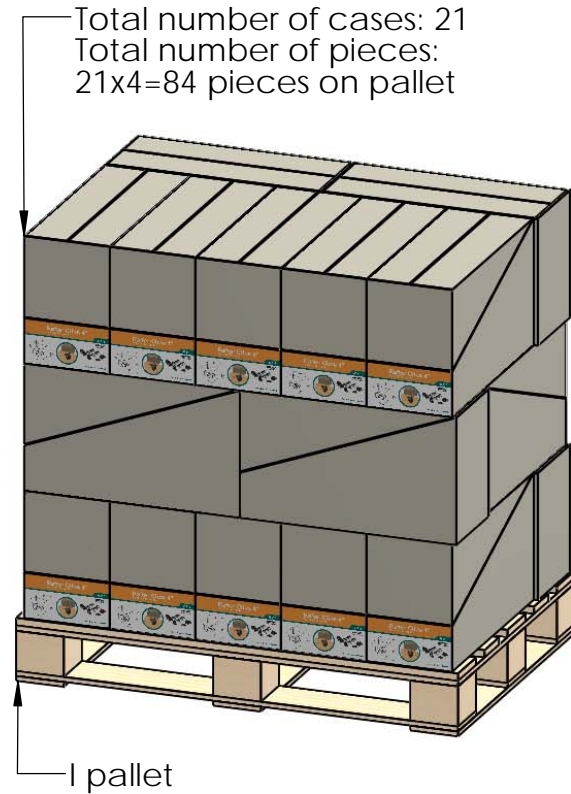

additional pallet packing instructions

- plywood on top layer
- strap to pallet
- clear wrap around boxes

Weight: 721 LBS
Scale: 1:16
Last updated: 7/14/2015

56618-10