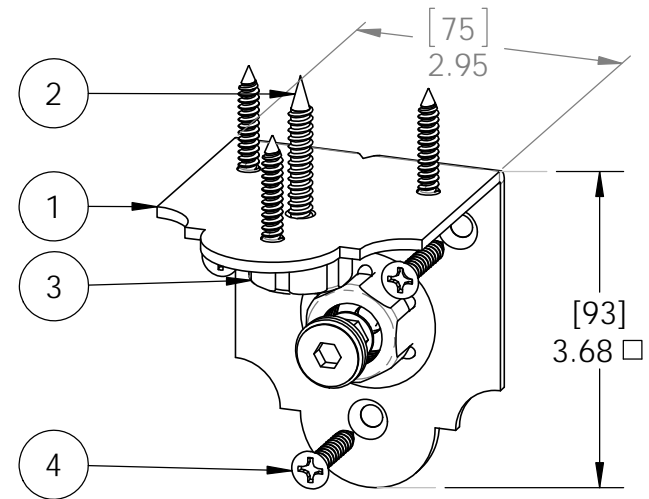

## 4" Standard Rafter Clip

Item #: 56618

ITEM NO.	QTY.	PART NUMBER	DESCRIPTION
1	1	56618-11	Clip, 4" Rafter
2	2	56625	OWT Timber Screw 1-3/4"
3	2	56621	1 1/2" Hex Cap Nut
4	6	80014	Screw, FHP #12 X 1.25", Black

Weight: 11.57 LBS  
 Scale: 1:2  
 Last updated: 7/14/2015

revision B adds 6 screws

## 4" Standard Rafter Clip

Item #: 56618

Weight: 11.57 LBS  
 Scale: 1:2  
 Last updated: 7/14/2015

56618-10

revision B adds 6 screws

OZCO BUILDING PRODUCTS