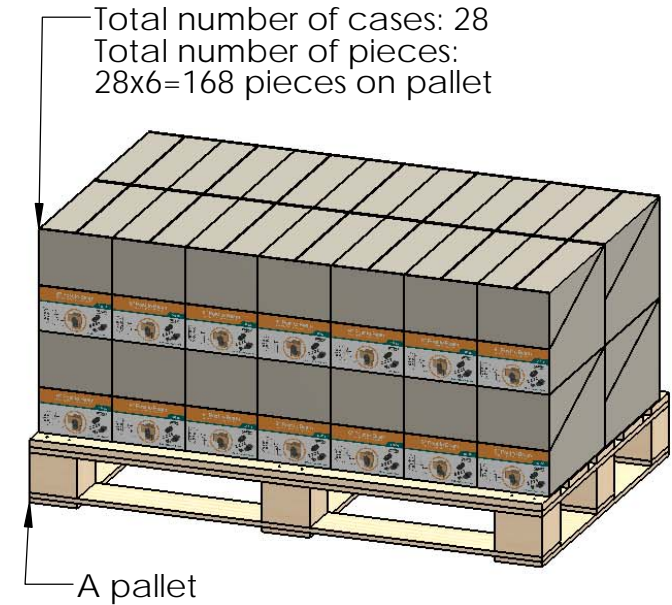

flap

Material: Corrugated Paper
 Finish: See Artwork
 Weight: 0.04 LBS
 Scale: 1:2
 Last updated: 7/13/2015

56635-10

Product & Packaging Specs

56635 Packing

Item #: Box packing

ITEM NO.	QTY.	PART NUMBER	DESCRIPTION
1	1	56635 Box	Box, Post to Beam
2	1	56637 Inner Box	Box, 56637 Inner
3	1	56637 Inner Box Sleeve	Sleeve, Post to Beam Inner Box
4	2	56610-11	Ledge, Post to Beam
5	2	56635-11	Plate, Top 6" Post to Beam
6	4	56626-10	OWT Timber Screw 2-3/4 (70mm)
7	4	56627-10	OWT Timber Screw 3-3/4 (95mm)
8	8	56621	1 1/2" Hex Cap Nut

Weight: 6.03 LBS
 Scale: 1:4
 Last updated: 7/13/2015

56635-10

Product & Packaging Specs

Case, Post to Beam Box

Item #: Case, Post to Beam Box

Material: Corrugated Paper
 Finish: See artwork
 Weight: 0.19 LBS
 Scale: 1:4
 Last updated: 7/13/2015

56635-10

Product & Packaging Specs

56635 Packing

Item #: Case packing

Weight: 6.11 LBS
Scale: 1:3
Last updated: 7/13/2015

56635-10

Item #: **56635** | **P2B-LS-6**
 6" Post to Beam LS

PALLET **168 pcs**
 SKU#: **56835**

Weight: **1187 lbs**

LOT# _____ Priority# _____

additional pallet packing instructions

- plywood on top layer
- strap to pallet
- clear wrap around boxes

Weight: 1187 LBS
 Scale: 1:16
 Last updated: 7/13/2015