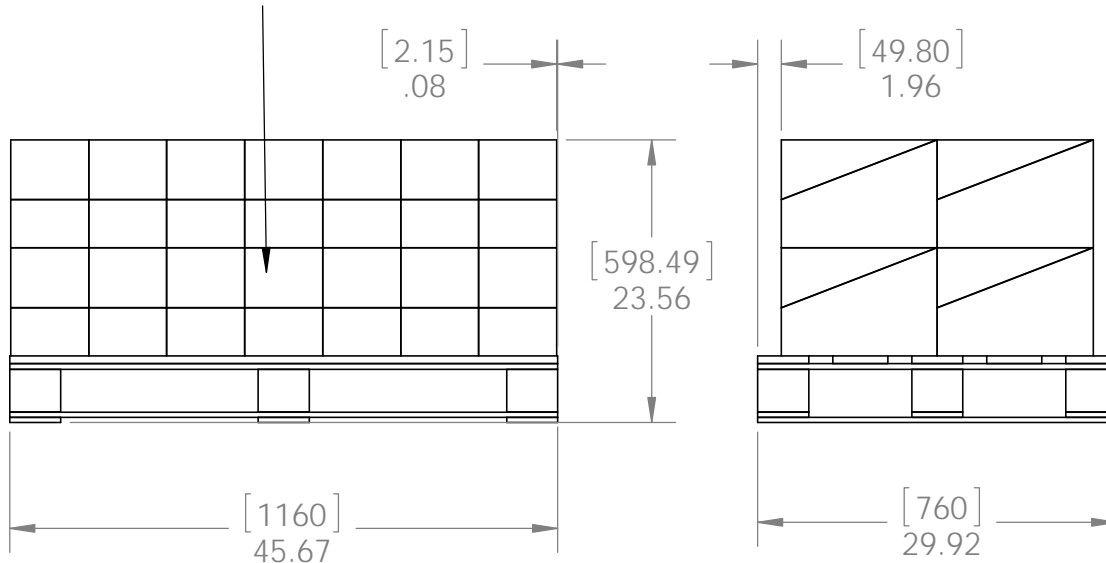

Item #: **56635** | **P2B-LS-6**
6" Post to Beam LS

PALLET **168 pcs**
SKU#: **56835**

Weight: **1187 lbs**

LOT# _____ Priority# _____

additional pallet packing instructions

- plywood on top layer
- strap to pallet
- clear wrap around boxes

Weight: 1187 LBS
Scale: 1:16
Last updated: 7/13/2015