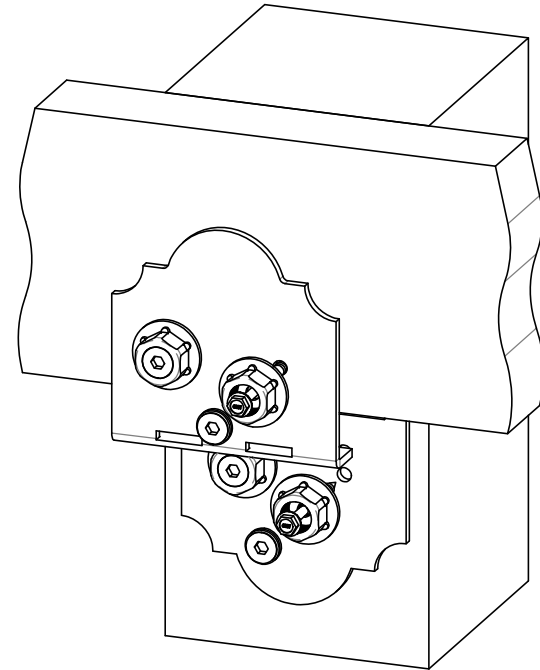

Product & Packaging Specs

6" Post to Beam

Item #: 56635

ITEM NO.	QTY.	PART NUMBER	DESCRIPTION
1	1	56610-11	Ledge, Post to Beam
2	1	56635-11	Plate, Top 6" Post to Beam
3	0.08	56626	OWT Timber Screw 2-3/4"
4	4	56621	1 1/2" Hex Cap Nut
5	2	56627	OWT Timber Screw 3-3/4"

kit contains 2 assemblies

Weight: 3.03 LBS
 Scale: 1:4
 Last updated: 7/13/2015

Product & Packaging Specs

6" Post to Beam

Item #: Typical Installation & Basic Assembly

Scale: 1:4
Last updated: 7/13/2015

56635-10

Product & Packaging Specs

6" Post to Beam

Item #: Typical Installation & Basic Assembly

Scale: 1:4
Last updated: 7/13/2015

56635-10

Product & Packaging Specs

Box, Post to Beam

Item #: 56635 Box

flap

Material: Corrugated Paper
 Finish: See Artwork
 Weight: 0.04 LBS
 Scale: 1:2
 Last updated: 7/13/2015

56635-10

Product & Packaging Specs

56635 Packing

Item #: Box packing

ITEM NO.	QTY.	PART NUMBER	DESCRIPTION
1	1	56635 Box	Box, Post to Beam
2	1	56637 Inner Box	Box, 56637 Inner
3	1	56637 Inner Box Sleeve	Sleeve, Post to Beam Inner Box
4	2	56610-11	Ledge, Post to Beam
5	2	56635-11	Plate, Top 6" Post to Beam
6	4	56626-10	OWT Timber Screw 2-3/4 (70mm)
7	4	56627-10	OWT Timber Screw 3-3/4 (95mm)
8	8	56621	1 1/2" Hex Cap Nut