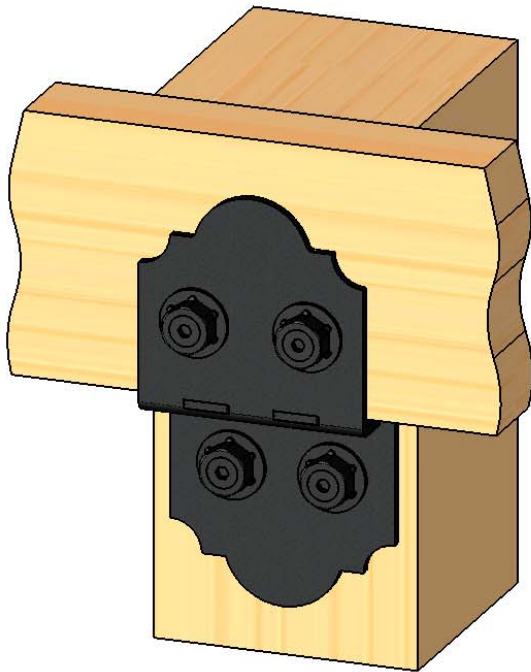

Product & Packaging Specs

6" Post to Beam

Item #: 56635

ITEM NO.	QTY.	PART NUMBER	DESCRIPTION
1	1	56610-11	Ledge, Post to Beam
2	1	56635-11	Plate, Top 6" Post to Beam
3	0.08	56626	OWT Timber Screw 2-3/4"
4	4	56621	1 1/2" Hex Cap Nut
5	2	56627	OWT Timber Screw 3-3/4"

kit contains 2 assemblies

Weight: 3.03 LBS
 Scale: 1:4
 Last updated: 7/13/2015

Product & Packaging Specs

6" Post to Beam

Item #: Typical Installation & Basic Assembly

Scale: 1:4
Last updated: 7/13/2015

56635-10

Product & Packaging Specs

6" Post to Beam

Item #: Typical Installation & Basic Assembly

Scale: 1:4
Last updated: 7/13/2015

56635-10

Product & Packaging Specs

Box, Post to Beam

Item #: 56635 Box

flap

Material: Corrugated Paper
 Finish: See Artwork
 Weight: 0.04 LBS
 Scale: 1:2
 Last updated: 7/13/2015

56635-10

Product & Packaging Specs

56635 Packing

Item #: Box packing

ITEM NO.	QTY.	PART NUMBER	DESCRIPTION
1	1	56635 Box	Box, Post to Beam
2	1	56637 Inner Box	Box, 56637 Inner
3	1	56637 Inner Box Sleeve	Sleeve, Post to Beam Inner Box
4	2	56610-11	Ledge, Post to Beam
5	2	56635-11	Plate, Top 6" Post to Beam
6	4	56626-10	OWT Timber Screw 2-3/4 (70mm)
7	4	56627-10	OWT Timber Screw 3-3/4 (95mm)
8	8	56621	1 1/2" Hex Cap Nut