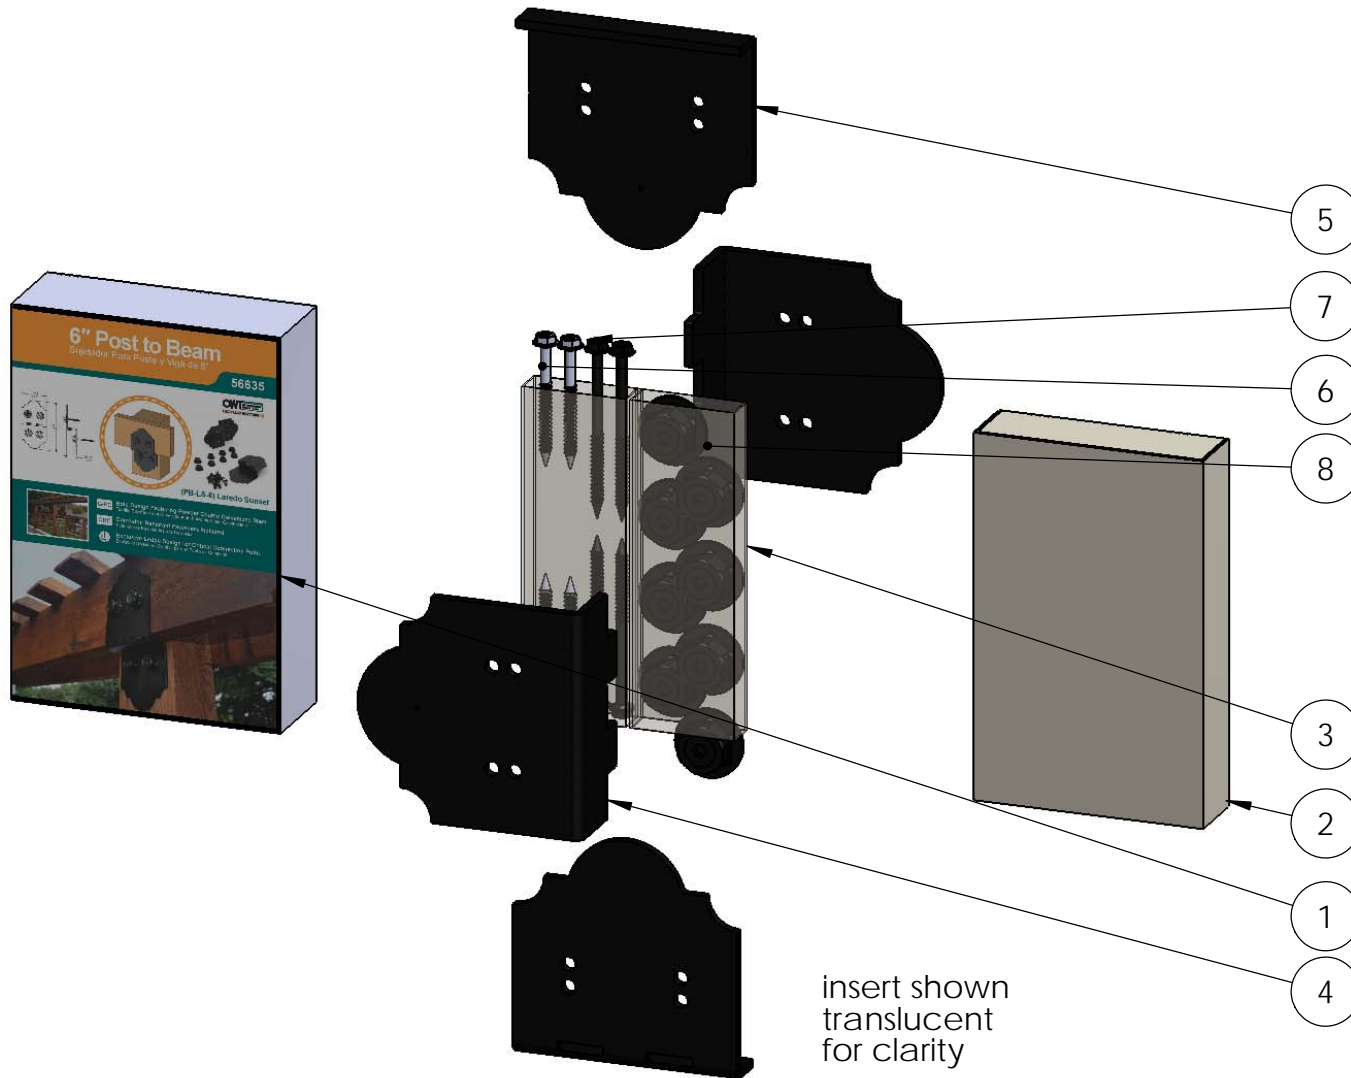

Product & Packaging Specs

6" Post to Beam

Item #: Typical Installation & Basic Assembly

Scale: 1:4
Last updated: 7/13/2015

56635-10

Product & Packaging Specs

Box, Post to Beam

Item #: 56635 Box

flap

Material: Corrugated Paper
 Finish: See Artwork
 Weight: 0.04 LBS
 Scale: 1:2
 Last updated: 7/13/2015

56635-10

Product & Packaging Specs

56635 Packing

Item #: Box packing

ITEM NO.	QTY.	PART NUMBER	DESCRIPTION
1	1	56635 Box	Box, Post to Beam
2	1	56637 Inner Box	Box, 56637 Inner
3	1	56637 Inner Box Sleeve	Sleeve, Post to Beam Inner Box
4	2	56610-11	Ledge, Post to Beam
5	2	56635-11	Plate, Top 6" Post to Beam
6	4	56626-10	OWT Timber Screw 2-3/4 (70mm)
7	4	56627-10	OWT Timber Screw 3-3/4 (95mm)
8	8	56621	1 1/2" Hex Cap Nut