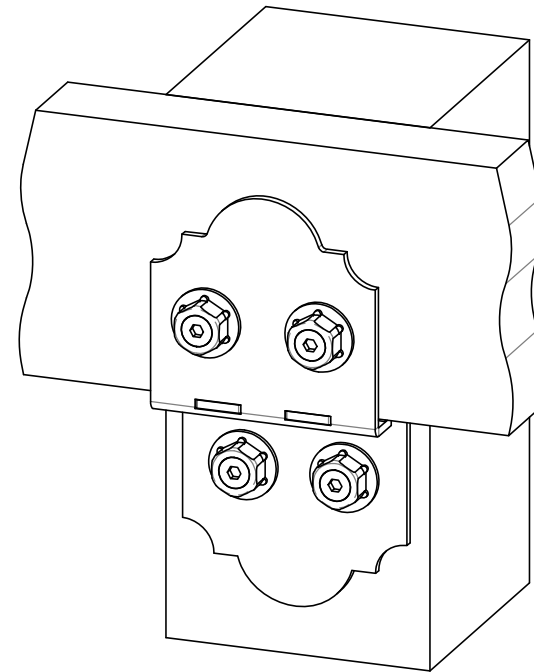

Product & Packaging Specs

6" Post to Beam

Item #: 56635

ITEM NO.	QTY.	PART NUMBER	DESCRIPTION
1	1	56610-11	Ledge, Post to Beam
2	1	56635-11	Plate, Top 6" Post to Beam
3	0.08	56626	OWT Timber Screw 2-3/4"
4	4	56621	1 1/2" Hex Cap Nut
5	2	56627	OWT Timber Screw 3-3/4"

kit contains 2 assemblies

Weight: 3.03 LBS
 Scale: 1:4
 Last updated: 7/13/2015

Product & Packaging Specs

6" Post to Beam

Item #: Typical Installation & Basic Assembly

Scale: 1:4
Last updated: 7/13/2015

56635-10

Product & Packaging Specs

6" Post to Beam

Item #: Typical Installation & Basic Assembly

Scale: 1:4
Last updated: 7/13/2015

56635-10

Product & Packaging Specs

Box, Post to Beam

Item #: 56635 Box

flap

Material: Corrugated Paper
 Finish: See Artwork
 Weight: 0.04 LBS
 Scale: 1:2
 Last updated: 7/13/2015

56635-10

Product & Packaging Specs

56635 Packing

Item #: Box packing

ITEM NO.	QTY.	PART NUMBER	DESCRIPTION
1	1	56635 Box	Box, Post to Beam
2	1	56637 Inner Box	Box, 56637 Inner
3	1	56637 Inner Box Sleeve	Sleeve, Post to Beam Inner Box
4	2	56610-11	Ledge, Post to Beam
5	2	56635-11	Plate, Top 6" Post to Beam
6	4	56626-10	OWT Timber Screw 2-3/4 (70mm)
7	4	56627-10	OWT Timber Screw 3-3/4 (95mm)
8	8	56621	1 1/2" Hex Cap Nut