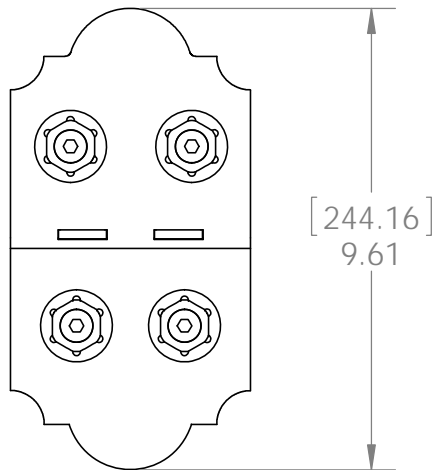

Product & Packaging Specs

6" Post to Beam

Item #: 56635

ITEM NO.	QTY.	PART NUMBER	DESCRIPTION
1	1	56610-11	Ledge, Post to Beam
2	1	56635-11	Plate, Top 6" Post to Beam
3	0.08	56626	OWT Timber Screw 2-3/4"
4	4	56621	1 1/2" Hex Cap Nut
5	2	56627	OWT Timber Screw 3-3/4"

kit contains 2 assemblies

Weight: 3.03 LBS
 Scale: 1:4
 Last updated: 7/13/2015

Product & Packaging Specs

6" Post to Beam

Item #: Typical Installation & Basic Assembly

Scale: 1:4
Last updated: 7/13/2015

56635-10

Product & Packaging Specs

6" Post to Beam

Item #: Typical Installation & Basic Assembly

Scale: 1:4
Last updated: 7/13/2015

56635-10

Product & Packaging Specs

Box, Post to Beam

Item #: 56635 Box

flap

Material: Corrugated Paper
 Finish: See Artwork
 Weight: 0.04 LBS
 Scale: 1:2
 Last updated: 7/13/2015

56635-10

Product & Packaging Specs

56635 Packing

Item #: Box packing

ITEM NO.	QTY.	PART NUMBER	DESCRIPTION
1	1	56635 Box	Box, Post to Beam
2	1	56637 Inner Box	Box, 56637 Inner
3	1	56637 Inner Box Sleeve	Sleeve, Post to Beam Inner Box
4	2	56610-11	Ledge, Post to Beam
5	2	56635-11	Plate, Top 6" Post to Beam
6	4	56626-10	OWT Timber Screw 2-3/4 (70mm)
7	4	56627-10	OWT Timber Screw 3-3/4 (95mm)
8	8	56621	1 1/2" Hex Cap Nut