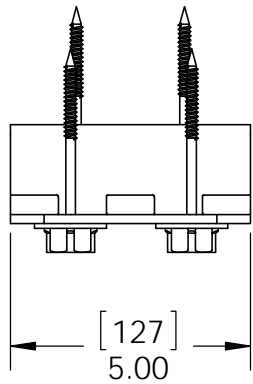

Product & Packaging Specs

6" Post to Beam

Item #: 56635

ITEM NO.	QTY.	PART NUMBER	DESCRIPTION
1	1	56610-11	Ledge, Post to Beam
2	1	56635-11	Plate, Top 6" Post to Beam
3	0.08	56626	OWT Timber Screw 2-3/4"
4	4	56621	1 1/2" Hex Cap Nut
5	2	56627	OWT Timber Screw 3-3/4"

kit contains 2 assemblies

Weight: 3.03 LBS
 Scale: 1:4
 Last updated: 7/13/2015

Product & Packaging Specs

6" Post to Beam

Item #: Typical Installation & Basic Assembly

Scale: 1:4
Last updated: 7/13/2015

56635-10

Product & Packaging Specs

6" Post to Beam

Item #: Typical Installation & Basic Assembly

Scale: 1:4
Last updated: 7/13/2015

56635-10

Product & Packaging Specs

Box, Post to Beam

Item #: 56635 Box

flap

Material: Corrugated Paper
 Finish: See Artwork
 Weight: 0.04 LBS
 Scale: 1:2
 Last updated: 7/13/2015

56635-10

Product & Packaging Specs

56635 Packing

Item #: Box packing

ITEM NO.	QTY.	PART NUMBER	DESCRIPTION
1	1	56635 Box	Box, Post to Beam
2	1	56637 Inner Box	Box, 56637 Inner
3	1	56637 Inner Box Sleeve	Sleeve, Post to Beam Inner Box
4	2	56610-11	Ledge, Post to Beam
5	2	56635-11	Plate, Top 6" Post to Beam
6	4	56626-10	OWT Timber Screw 2-3/4 (70mm)
7	4	56627-10	OWT Timber Screw 3-3/4 (95mm)
8	8	56621	1 1/2" Hex Cap Nut