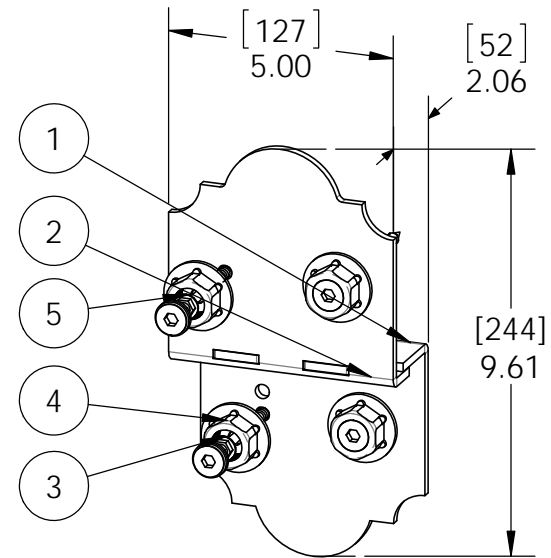

Product & Packaging Specs

6" Post to Beam

Item #: 56635

ITEM NO.	QTY.	PART NUMBER	DESCRIPTION
1	1	56610-11	Ledge, Post to Beam
2	1	56635-11	Plate, Top 6" Post to Beam
3	0.08	56626	OWT Timber Screw 2-3/4"
4	4	56621	1 1/2" Hex Cap Nut
5	2	56627	OWT Timber Screw 3-3/4"

kit contains 2 assemblies

Weight: 3.03 LBS
 Scale: 1:4
 Last updated: 7/13/2015

Product & Packaging Specs

6" Post to Beam

Item #: Typical Installation & Basic Assembly

Scale: 1:4
Last updated: 7/13/2015

56635-10

Product & Packaging Specs

6" Post to Beam

Item #: Typical Installation & Basic Assembly

Scale: 1:4
Last updated: 7/13/2015

56635-10

Product & Packaging Specs

Box, Post to Beam

Item #: 56635 Box

flap

Material: Corrugated Paper
 Finish: See Artwork
 Weight: 0.04 LBS
 Scale: 1:2
 Last updated: 7/13/2015

56635-10

Product & Packaging Specs

56635 Packing

Item #: Box packing

ITEM NO.	QTY.	PART NUMBER	DESCRIPTION
1	1	56635 Box	Box, Post to Beam
2	1	56637 Inner Box	Box, 56637 Inner
3	1	56637 Inner Box Sleeve	Sleeve, Post to Beam Inner Box
4	2	56610-11	Ledge, Post to Beam
5	2	56635-11	Plate, Top 6" Post to Beam
6	4	56626-10	OWT Timber Screw 2-3/4 (70mm)
7	4	56627-10	OWT Timber Screw 3-3/4 (95mm)
8	8	56621	1 1/2" Hex Cap Nut