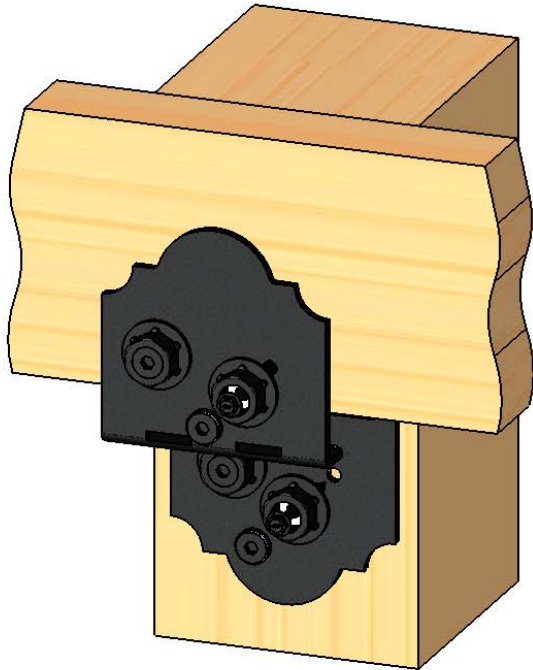

Product & Packaging Specs

6" Post to Beam

Item #: 56635

ITEM NO.	QTY.	PART NUMBER	DESCRIPTION
1	1	56610-11	Ledge, Post to Beam
2	1	56635-11	Plate, Top 6" Post to Beam
3	0.08	56626	OWT Timber Screw 2-3/4"
4	4	56621	1 1/2" Hex Cap Nut
5	2	56627	OWT Timber Screw 3-3/4"

kit contains 2 assemblies

Weight: 3.03 LBS
 Scale: 1:4
 Last updated: 7/13/2015

Product & Packaging Specs

6" Post to Beam

Item #: Typical Installation & Basic Assembly

Scale: 1:4
Last updated: 7/13/2015

56635-10

Product & Packaging Specs

6" Post to Beam

Item #: Typical Installation & Basic Assembly

Scale: 1:4
Last updated: 7/13/2015

56635-10

Product & Packaging Specs

Box, Post to Beam

Item #: 56635 Box

flap

Material: Corrugated Paper
 Finish: See Artwork
 Weight: 0.04 LBS
 Scale: 1:2
 Last updated: 7/13/2015

56635-10

Product & Packaging Specs

56635 Packing

Item #: Box packing

ITEM NO.	QTY.	PART NUMBER	DESCRIPTION
1	1	56635 Box	Box, Post to Beam
2	1	56637 Inner Box	Box, 56637 Inner
3	1	56637 Inner Box Sleeve	Sleeve, Post to Beam Inner Box
4	2	56610-11	Ledge, Post to Beam
5	2	56635-11	Plate, Top 6" Post to Beam
6	4	56626-10	OWT Timber Screw 2-3/4 (70mm)
7	4	56627-10	OWT Timber Screw 3-3/4 (95mm)
8	8	56621	1 1/2" Hex Cap Nut