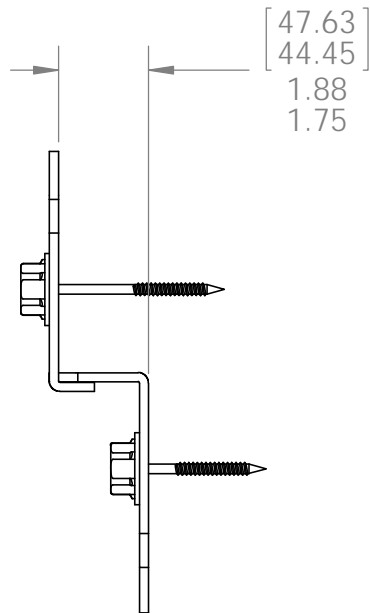

Product & Packaging Specs

6" Post to Beam

Item #: 56635

ITEM NO.	QTY.	PART NUMBER	DESCRIPTION
1	1	56610-11	Ledge, Post to Beam
2	1	56635-11	Plate, Top 6" Post to Beam
3	0.08	56626	OWT Timber Screw 2-3/4"
4	4	56621	1 1/2" Hex Cap Nut
5	2	56627	OWT Timber Screw 3-3/4"

kit contains 2 assemblies

Weight: 3.03 LBS
 Scale: 1:4
 Last updated: 7/13/2015

Product & Packaging Specs

6" Post to Beam

Item #: Typical Installation & Basic Assembly

Scale: 1:4
Last updated: 7/13/2015

56635-10

Product & Packaging Specs

6" Post to Beam

Item #: Typical Installation & Basic Assembly

Scale: 1:4
Last updated: 7/13/2015

56635-10

Product & Packaging Specs

Box, Post to Beam

Item #: 56635 Box

flap

Material: Corrugated Paper
 Finish: See Artwork
 Weight: 0.04 LBS
 Scale: 1:2
 Last updated: 7/13/2015

56635-10

Product & Packaging Specs

56635 Packing

Item #: Box packing

ITEM NO.	QTY.	PART NUMBER	DESCRIPTION
1	1	56635 Box	Box, Post to Beam
2	1	56637 Inner Box	Box, 56637 Inner
3	1	56637 Inner Box Sleeve	Sleeve, Post to Beam Inner Box
4	2	56610-11	Ledge, Post to Beam
5	2	56635-11	Plate, Top 6" Post to Beam
6	4	56626-10	OWT Timber Screw 2-3/4 (70mm)
7	4	56627-10	OWT Timber Screw 3-3/4 (95mm)
8	8	56621	1 1/2" Hex Cap Nut