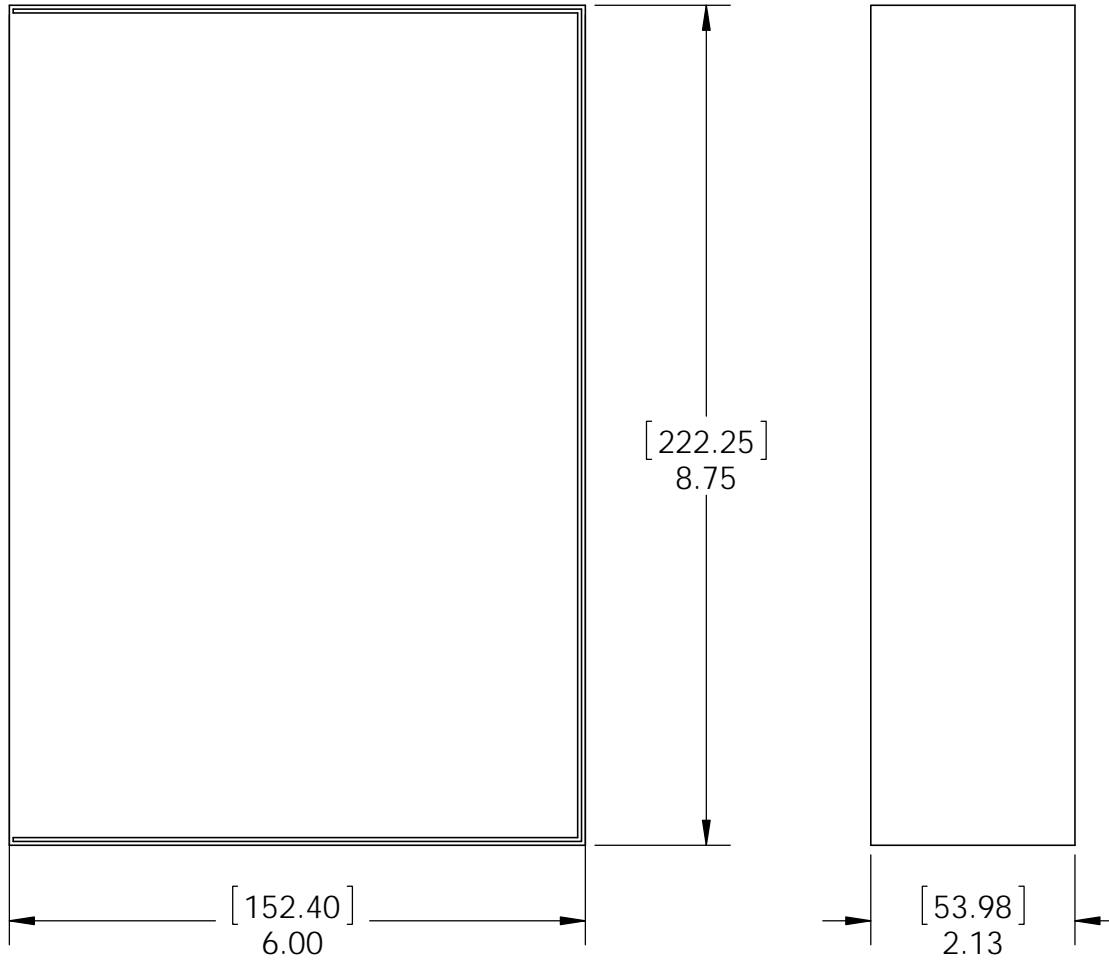

Product & Packaging Specs

6" Post to Beam

Item #: 56635

ITEM NO.	QTY.	PART NUMBER	DESCRIPTION
1	1	56610-11	Ledge, Post to Beam
2	1	56635-11	Plate, Top 6" Post to Beam
3	0.08	56626	OWT Timber Screw 2-3/4"
4	4	56621	1 1/2" Hex Cap Nut
5	2	56627	OWT Timber Screw 3-3/4"

kit contains 2 assemblies

Weight: 3.03 LBS
 Scale: 1:4
 Last updated: 7/13/2015

Product & Packaging Specs

6" Post to Beam

Item #: Typical Installation & Basic Assembly

Scale: 1:4
Last updated: 7/13/2015

56635-10

Product & Packaging Specs

6" Post to Beam

Item #: Typical Installation & Basic Assembly

Scale: 1:4
Last updated: 7/13/2015

56635-10

Product & Packaging Specs

Box, Post to Beam

Item #: 56635 Box

flap

Material: Corrugated Paper
 Finish: See Artwork
 Weight: 0.04 LBS
 Scale: 1:2
 Last updated: 7/13/2015

56635-10

Product & Packaging Specs

56635 Packing

Item #: Box packing

ITEM NO.	QTY.	PART NUMBER	DESCRIPTION
1	1	56635 Box	Box, Post to Beam
2	1	56637 Inner Box	Box, 56637 Inner
3	1	56637 Inner Box Sleeve	Sleeve, Post to Beam Inner Box
4	2	56610-11	Ledge, Post to Beam
5	2	56635-11	Plate, Top 6" Post to Beam
6	4	56626-10	OWT Timber Screw 2-3/4 (70mm)
7	4	56627-10	OWT Timber Screw 3-3/4 (95mm)
8	8	56621	1 1/2" Hex Cap Nut