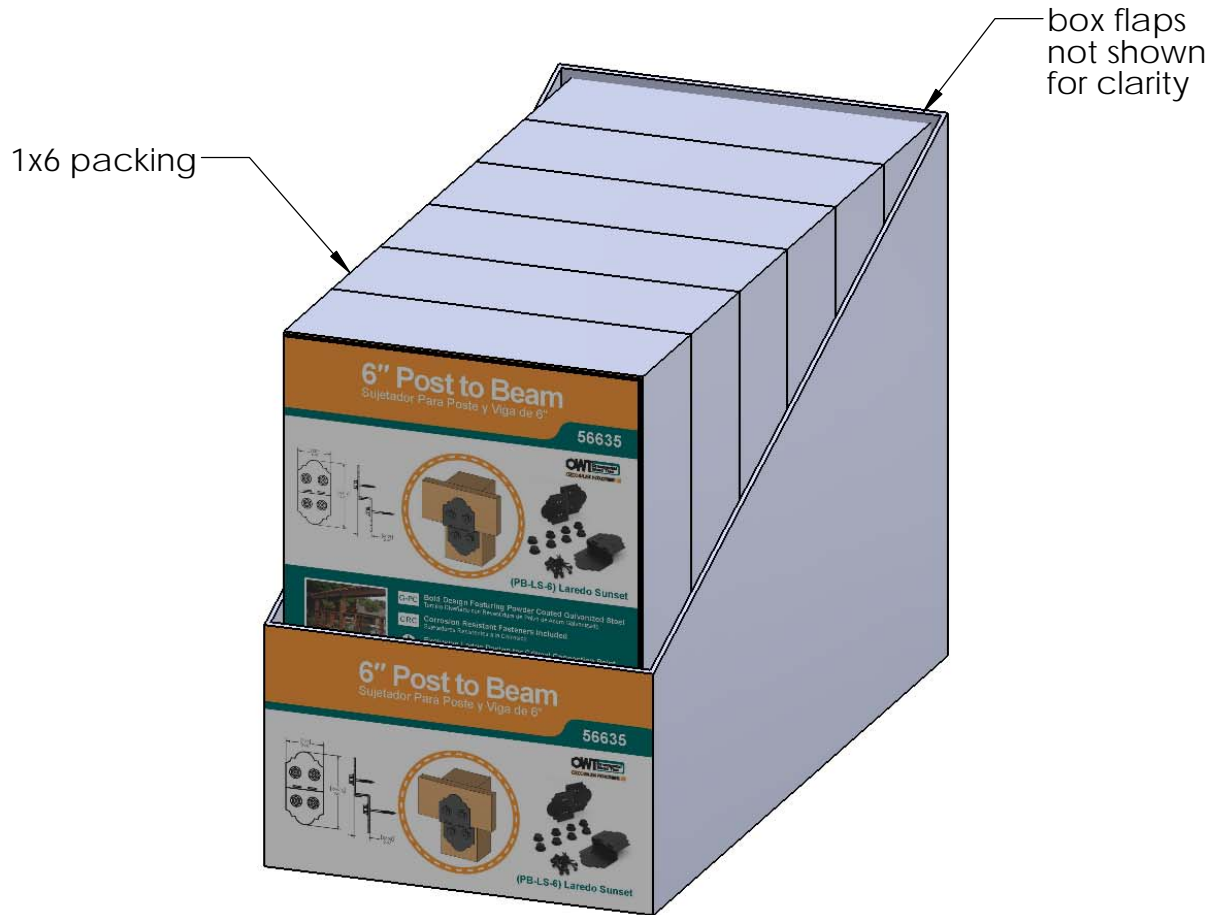

Product & Packaging Specs

6" Post to Beam

Item #: Typical Installation & Basic Assembly

Scale: 1:4
Last updated: 7/13/2015

56635-10

Product & Packaging Specs

Box, Post to Beam

Item #: 56635 Box

flap

Material: Corrugated Paper
 Finish: See Artwork
 Weight: 0.04 LBS
 Scale: 1:2
 Last updated: 7/13/2015

56635-10

Product & Packaging Specs

56635 Packing

Item #: Box packing

ITEM NO.	QTY.	PART NUMBER	DESCRIPTION
1	1	56635 Box	Box, Post to Beam
2	1	56637 Inner Box	Box, 56637 Inner
3	1	56637 Inner Box Sleeve	Sleeve, Post to Beam Inner Box
4	2	56610-11	Ledge, Post to Beam
5	2	56635-11	Plate, Top 6" Post to Beam
6	4	56626-10	OWT Timber Screw 2-3/4 (70mm)
7	4	56627-10	OWT Timber Screw 3-3/4 (95mm)
8	8	56621	1 1/2" Hex Cap Nut

Weight: 6.03 LBS
 Scale: 1:4
 Last updated: 7/13/2015

56635-10

Product & Packaging Specs

Case, Post to Beam Box

Item #: Case, Post to Beam Box

Material: Corrugated Paper
 Finish: See artwork
 Weight: 0.19 LBS
 Scale: 1:4
 Last updated: 7/13/2015

56635-10

Product & Packaging Specs

56635 Packing

Item #: Case packing

Weight: 6.11 LBS
Scale: 1:3
Last updated: 7/13/2015

56635-10

Item #: **56635** | **P2B-LS-6**
 6" Post to Beam LS

PALLET **168 pcs**
 SKU#: **56835**