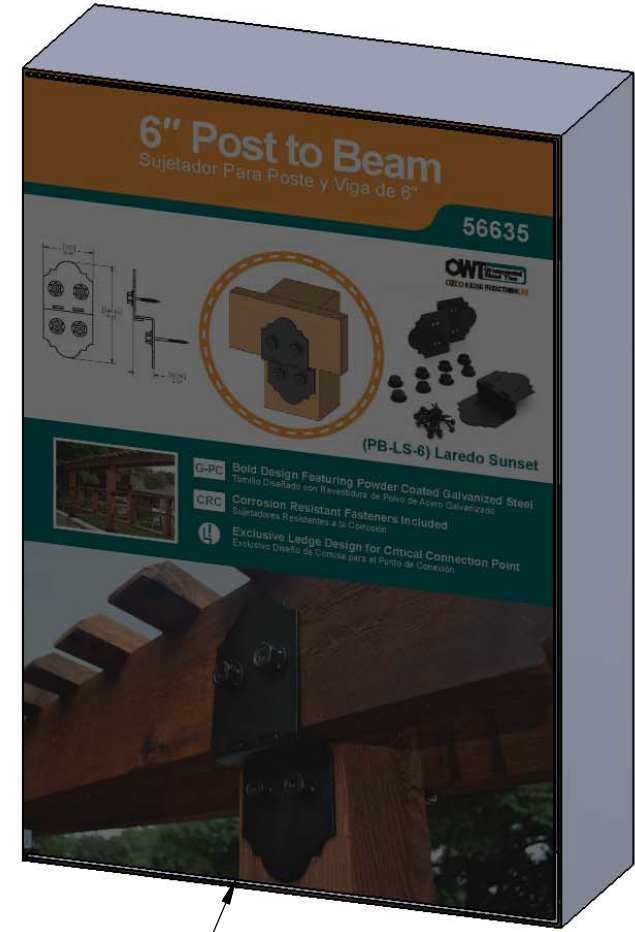

Product & Packaging Specs

6" Post to Beam

Item #: 56635

ITEM NO.	QTY.	PART NUMBER	DESCRIPTION
1	1	56610-11	Ledge, Post to Beam
2	1	56635-11	Plate, Top 6" Post to Beam
3	0.08	56626	OWT Timber Screw 2-3/4"
4	4	56621	1 1/2" Hex Cap Nut
5	2	56627	OWT Timber Screw 3-3/4"

kit contains 2 assemblies

Weight: 3.03 LBS
 Scale: 1:4
 Last updated: 7/13/2015

Product & Packaging Specs

6" Post to Beam

Item #: Typical Installation & Basic Assembly

Scale: 1:4
Last updated: 7/13/2015

56635-10

Product & Packaging Specs

6" Post to Beam

Item #: Typical Installation & Basic Assembly

Scale: 1:4
Last updated: 7/13/2015

56635-10

Product & Packaging Specs

Box, Post to Beam

Item #: 56635 Box

flap

Material: Corrugated Paper
 Finish: See Artwork
 Weight: 0.04 LBS
 Scale: 1:2
 Last updated: 7/13/2015

56635-10

Product & Packaging Specs

56635 Packing

Item #: Box packing

ITEM NO.	QTY.	PART NUMBER	DESCRIPTION
1	1	56635 Box	Box, Post to Beam
2	1	56637 Inner Box	Box, 56637 Inner
3	1	56637 Inner Box Sleeve	Sleeve, Post to Beam Inner Box
4	2	56610-11	Ledge, Post to Beam
5	2	56635-11	Plate, Top 6" Post to Beam
6	4	56626-10	OWT Timber Screw 2-3/4 (70mm)
7	4	56627-10	OWT Timber Screw 3-3/4 (95mm)
8	8	56621	1 1/2" Hex Cap Nut