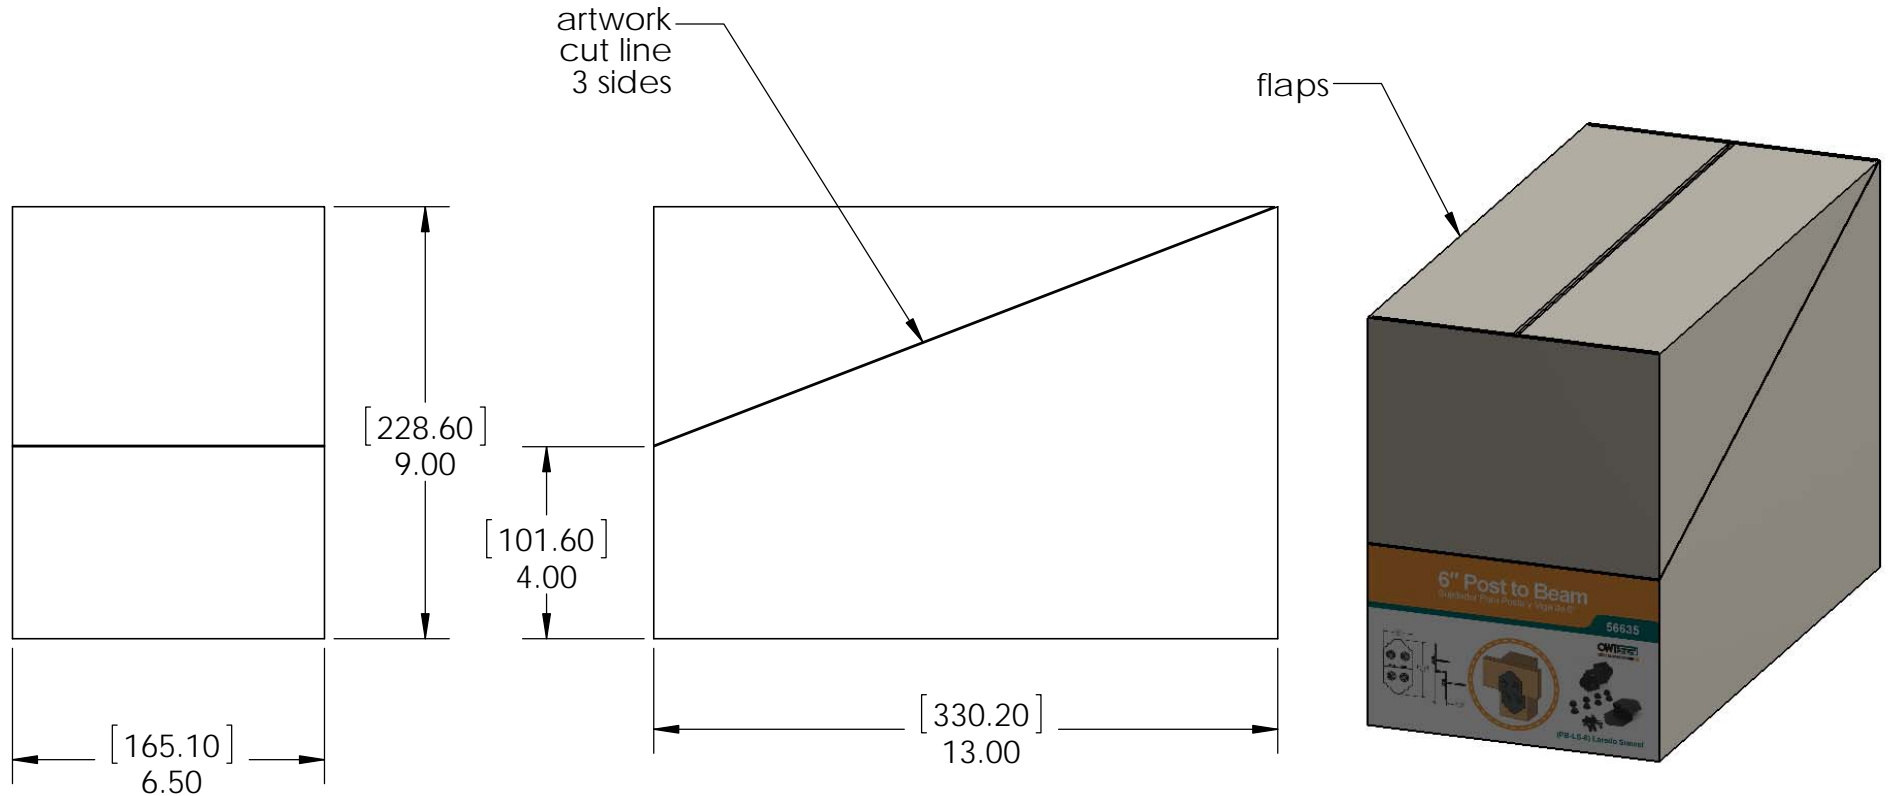

kit contains 2 assemblies

Weight: 3.03 LBS
 Scale: 1:4
 Last updated: 7/13/2015

Product & Packaging Specs

6" Post to Beam

Item #: Typical Installation & Basic Assembly

Scale: 1:4
Last updated: 7/13/2015

56635-10

Product & Packaging Specs

6" Post to Beam

Item #: Typical Installation & Basic Assembly

Scale: 1:4
Last updated: 7/13/2015

56635-10

Product & Packaging Specs

Box, Post to Beam

Item #: 56635 Box

flap

Material: Corrugated Paper
 Finish: See Artwork
 Weight: 0.04 LBS
 Scale: 1:2
 Last updated: 7/13/2015

56635-10

Product & Packaging Specs

56635 Packing

Item #: Box packing

ITEM NO.	QTY.	PART NUMBER	DESCRIPTION
1	1	56635 Box	Box, Post to Beam
2	1	56637 Inner Box	Box, 56637 Inner
3	1	56637 Inner Box Sleeve	Sleeve, Post to Beam Inner Box
4	2	56610-11	Ledge, Post to Beam
5	2	56635-11	Plate, Top 6" Post to Beam
6	4	56626-10	OWT Timber Screw 2-3/4 (70mm)
7	4	56627-10	OWT Timber Screw 3-3/4 (95mm)
8	8	56621	1 1/2" Hex Cap Nut

Weight: 6.03 LBS
 Scale: 1:4
 Last updated: 7/13/2015

56635-10

Product & Packaging Specs

Case, Post to Beam Box

Item #: Case, Post to Beam Box

Material: Corrugated Paper
 Finish: See artwork
 Weight: 0.19 LBS
 Scale: 1:4
 Last updated: 7/13/2015