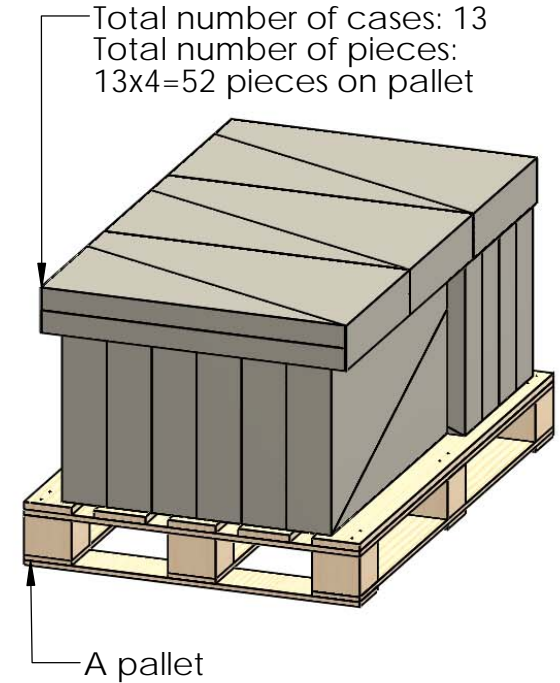

Product & Packaging Specs

56645 Packing
Item #: Pallet packing

Item #: **56645** | **TBF-T**
Truss Base Fan "T"
PALLET **52 pcs**
SKU#: **56845**
Weight: **570 lbs**
LOT# _____ Priority# _____

additional pallet packing instructions

- plywood on top layer
- strap to pallet
- clear wrap around boxes

Weight: 570 LBS
Scale: 1:16
Last updated: 7/13/2015