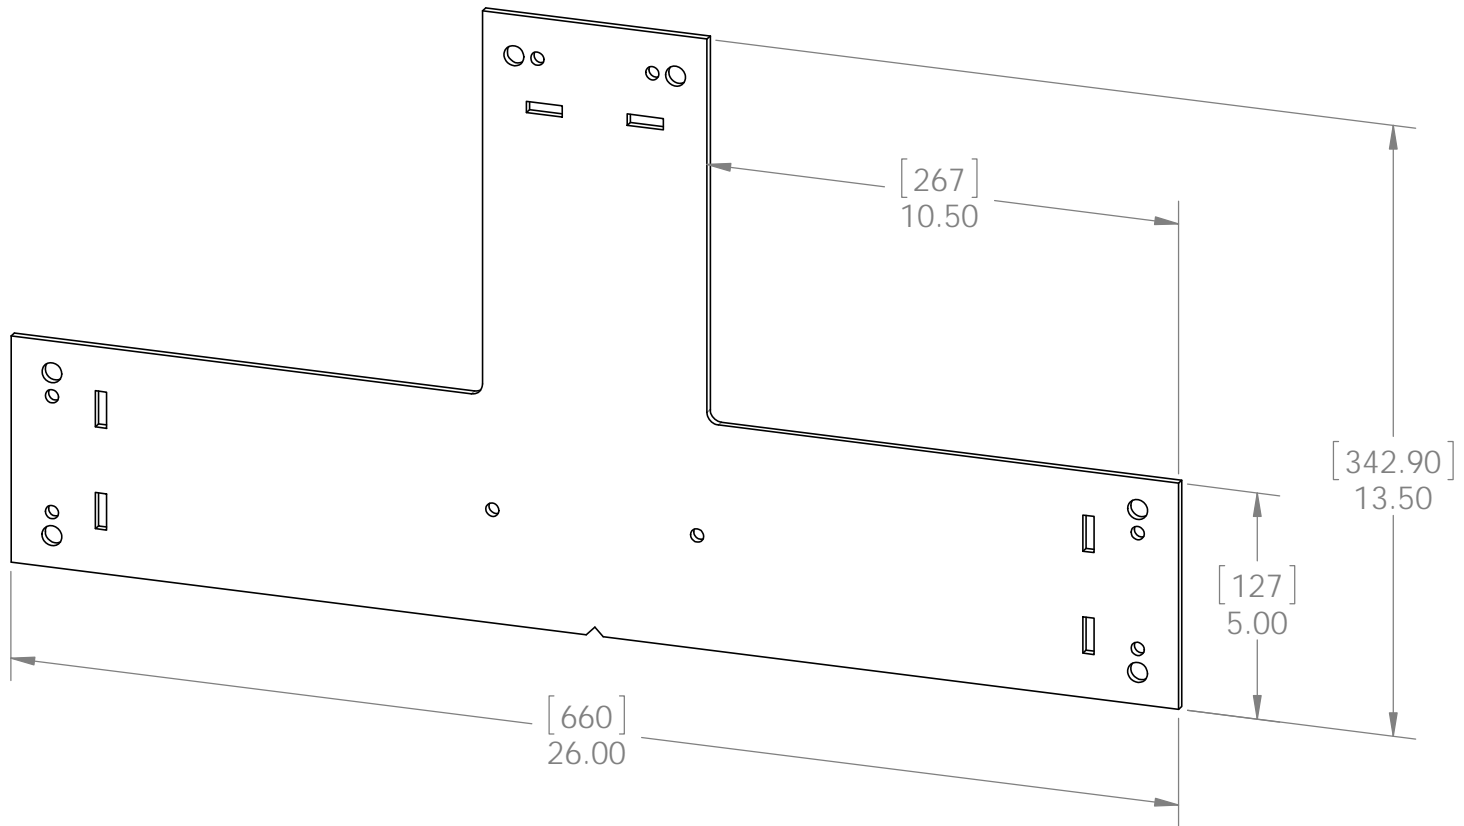

Weight: 9.15 LBS  
 Scale: 1:4  
 Last updated: 7/13/2015

Weight: 9.15 LBS  
Scale: 1:4  
Last updated: 7/13/2015

## Truss Base Fan-T

Item #: Typical Installation & Basic Assembly

Scale: 1:12  
Last updated: 7/13/2015

56645-10