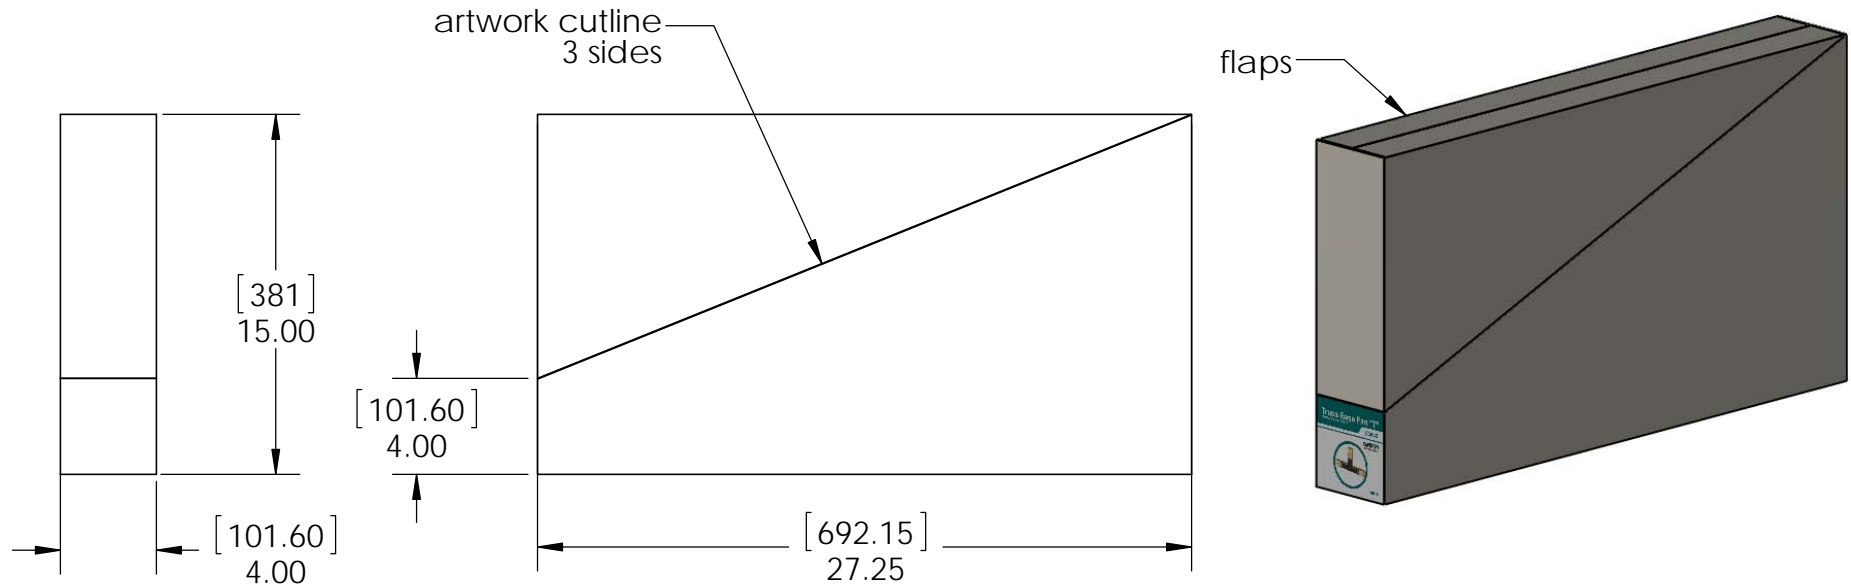

Material: Corrugated Paper
Finish: See Artwork
Weight: 0.31 LBS
Scale: 1:8
Last updated: 7/13/2015

56645-10