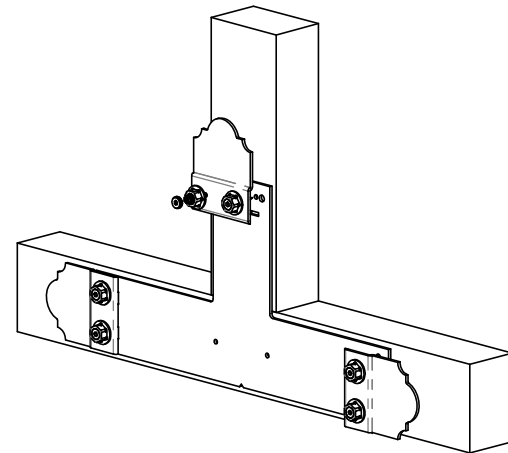

Weight: 9.15 LBS  
 Scale: 1:4  
 Last updated: 7/13/2015

Weight: 9.15 LBS  
Scale: 1:4  
Last updated: 7/13/2015

## Truss Base Fan-T

Item #: Typical Installation & Basic Assembly

Scale: 1:12  
Last updated: 7/13/2015

56645-10