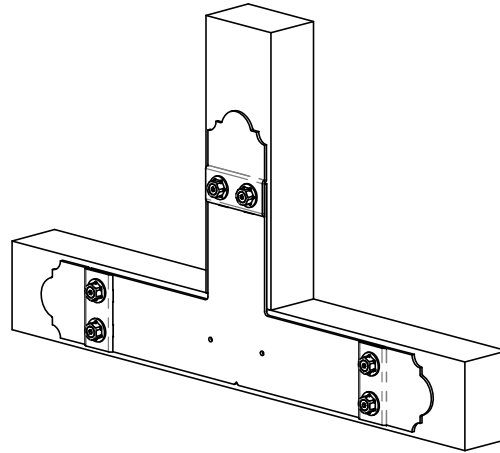

Weight: 9.15 LBS  
 Scale: 1:4  
 Last updated: 7/13/2015

Weight: 9.15 LBS  
Scale: 1:4  
Last updated: 7/13/2015

## Truss Base Fan-T

Item #: Typical Installation & Basic Assembly

Scale: 1:12  
Last updated: 7/13/2015

56645-10

## Truss Base Fan-T

Item #: 56645ASM with 56625

ITEM NO.	QTY.	PART NUMBER	DESCRIPTION
1	1	56645-10	Truss Base Fan T
2	6	56625	OWT Timber Screw 1-3/4"
3	3	56611	Truss Accent Assembly

Weight: 35.16 LBS  
 Scale: 1:4  
 Last updated: 7/13/2015