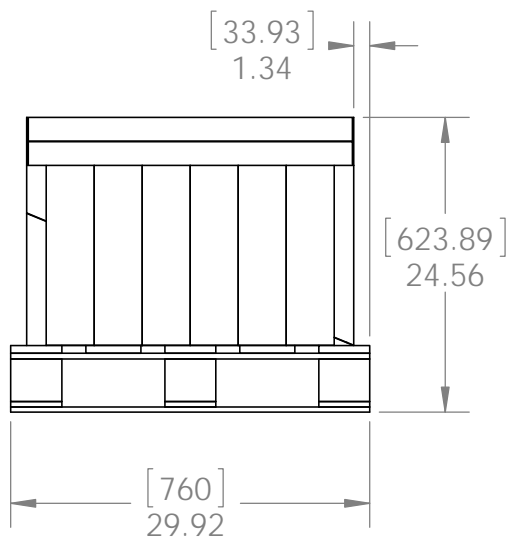

Product & Packaging Specs

56645 Packing
Item #: Pallet packing

Item #: **56645** | **TBF-T**
Truss Base Fan "T"
PALLET **52 pcs**
SKU#: **56845**
Weight: **570 lbs**
LOT# _____ Priority# _____

additional pallet packing instructions

- plywood on top layer
- strap to pallet
- clear wrap around boxes

Weight: 570 LBS
Scale: 1:16
Last updated: 7/13/2015