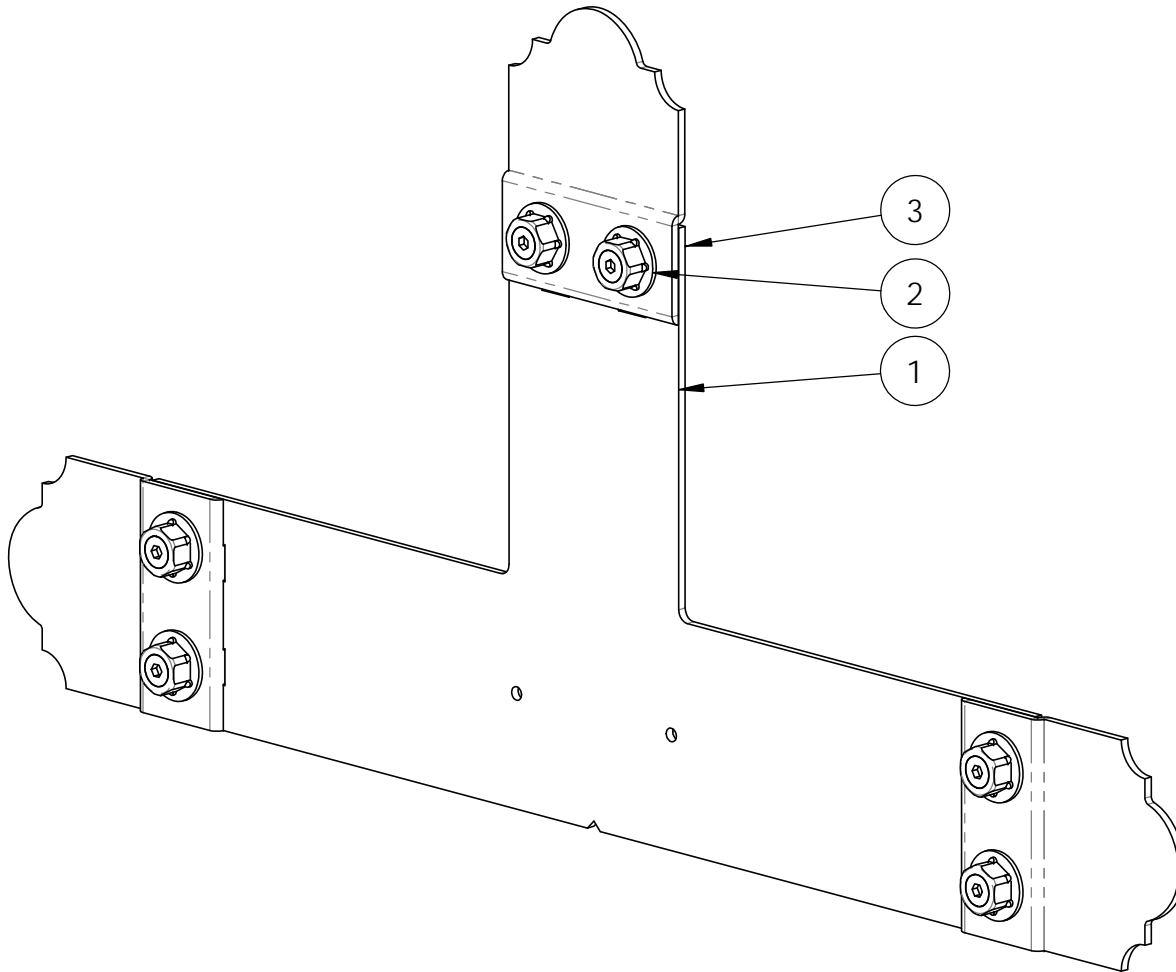

## Truss Base Fan-T

Item #: Typical Installation & Basic Assembly

Scale: 1:12  
Last updated: 7/13/2015

56645-10

## Truss Base Fan-T

Item #: 56645ASM with 56625

ITEM NO.	QTY.	PART NUMBER	DESCRIPTION
1	1	56645-10	Truss Base Fan T
2	6	56625	OWT Timber Screw 1-3/4"
3	3	56611	Truss Accent Assembly

Weight: 35.16 LBS  
 Scale: 1:4  
 Last updated: 7/13/2015