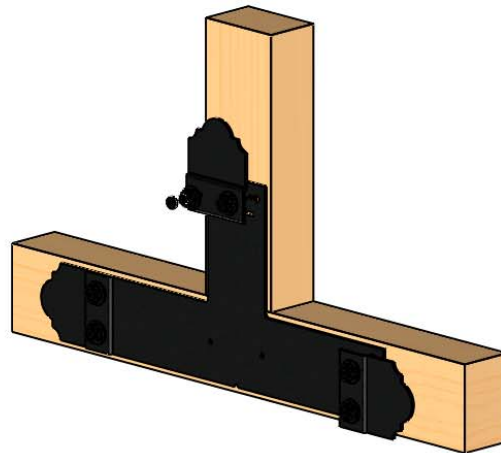

Weight: 9.15 LBS  
 Scale: 1:4  
 Last updated: 7/13/2015

Weight: 9.15 LBS  
Scale: 1:4  
Last updated: 7/13/2015

## Truss Base Fan-T

Item #: Typical Installation & Basic Assembly

Scale: 1:12  
Last updated: 7/13/2015

56645-10