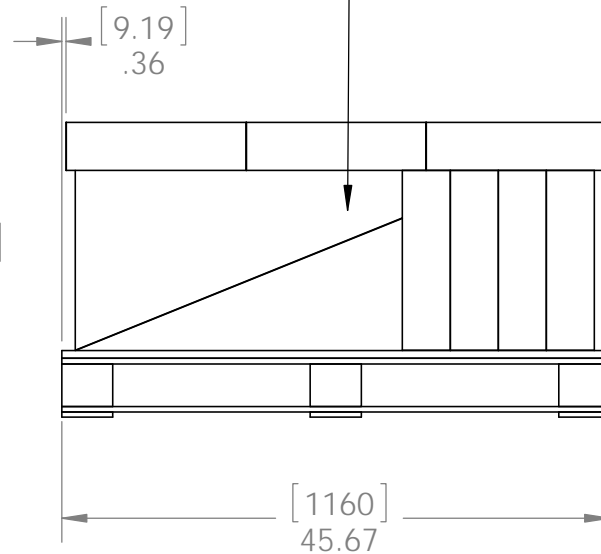

Product & Packaging Specs

56645 Packing
Item #: Pallet packing

Item #: **56645** | **TBF-T**
Truss Base Fan "T"
PALLET **52 pcs**
SKU#: **56845**
Weight: **570 lbs**
LOT# _____ Priority# _____

additional pallet packing instructions

- plywood on top layer
- strap to pallet
- clear wrap around boxes

Weight: 570 LBS
Scale: 1:16
Last updated: 7/13/2015