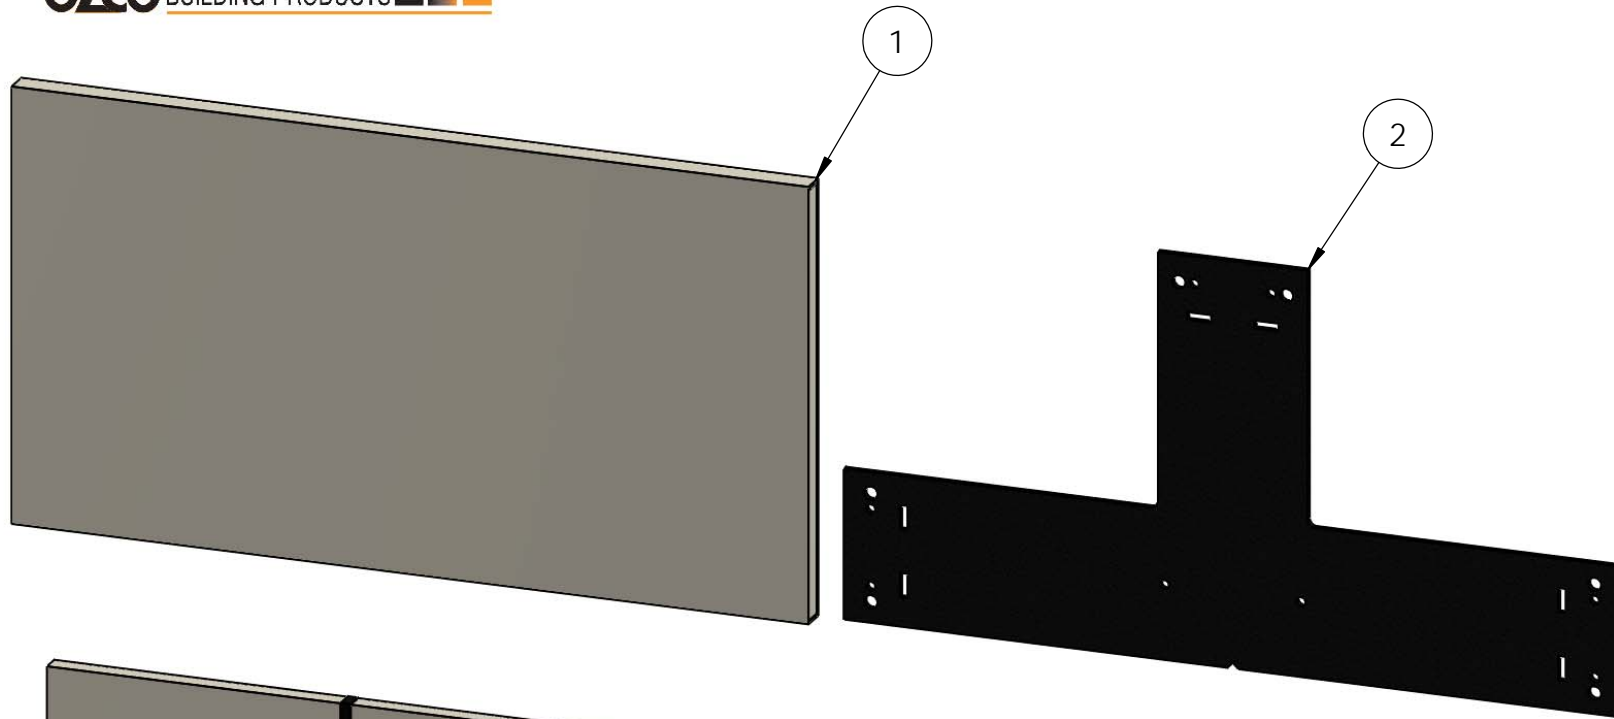

Product & Packaging Specs

56645 Packing

Item #: Box packing

secure with straps as shown

items not shown:

- installation instructions
- parts wrapped in packing foam sheet

ITEM NO.	QTY.	PART NUMBER	DESCRIPTION
1	1	Truss Base Fan Box	Box, Truss Base Fan
2	1	56645-10	Truss Base Fan T

Weight: 9.53 LBS

Scale: 1:6

Last updated: 7/13/2015

56645-10