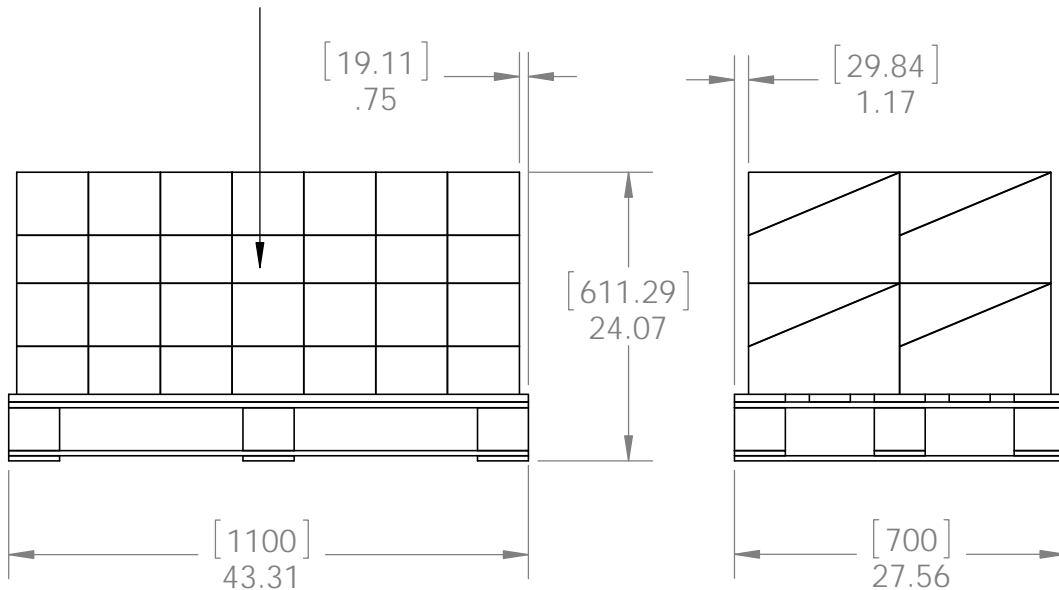

Item #: **56667** | **TTP-LS-4**

4" "T" Tie Plate LAREDO SUNSET

PALLET 280 pcs

SKU#: 56867

Weight: 232 lbs

LOT# _____ Priority# _____

additional pallet packing instructions
plywood on top layer
strap to pallet
clear wrap around boxes

Weight: 232 LBS
Scale: 1:16
Last updated: 7/15/2015

56667