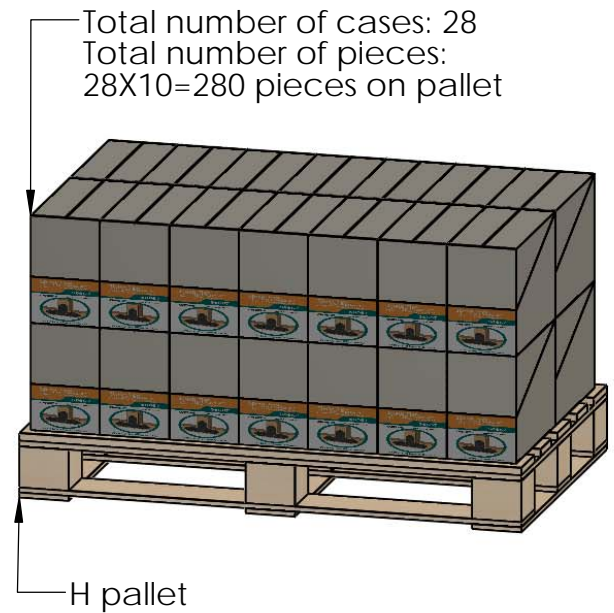

# Product & Packaging Specs

56667 Packing  
Item #: Case packing

Weight: 14.85 LBS  
Scale: 1:3  
Last updated: 7/15/2015

56667

Item #: **56667** | **TTP-LS-4**

4" "T" Tie Plate LAREDO SUNSET

**PALLET** 280 pcs

SKU#: 56867

Weight: 232 lbs

LOT# \_\_\_\_\_ Priority# \_\_\_\_\_

additional pallet packing instructions  
 plywood on top layer  
 strap to pallet  
 clear wrap around boxes

Weight: 232 LBS  
 Scale: 1:16  
 Last updated: 7/15/2015