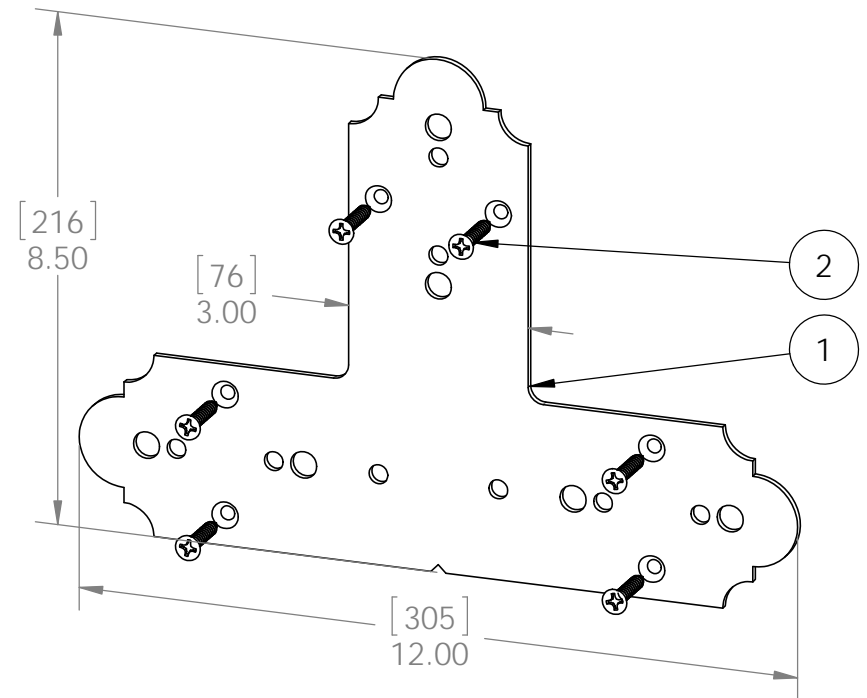

## T-Tie Plate for 4" Lumber

Item #: 56667

ITEM NO.	QTY.	PART NUMBER	DESCRIPTION
1	1	56667	T-Tie Plate for 4" Lumber
2	6	80014	Screw, FHP #12 X 1.25", Black

Weight: 9.23 LBS  
 Scale: 1:3  
 Last updated: 7/15/2015

## T-Tie Plate for 4" Lumber

Item #: 56667

Scale: 1:2  
Last updated: 7/15/2015

56667