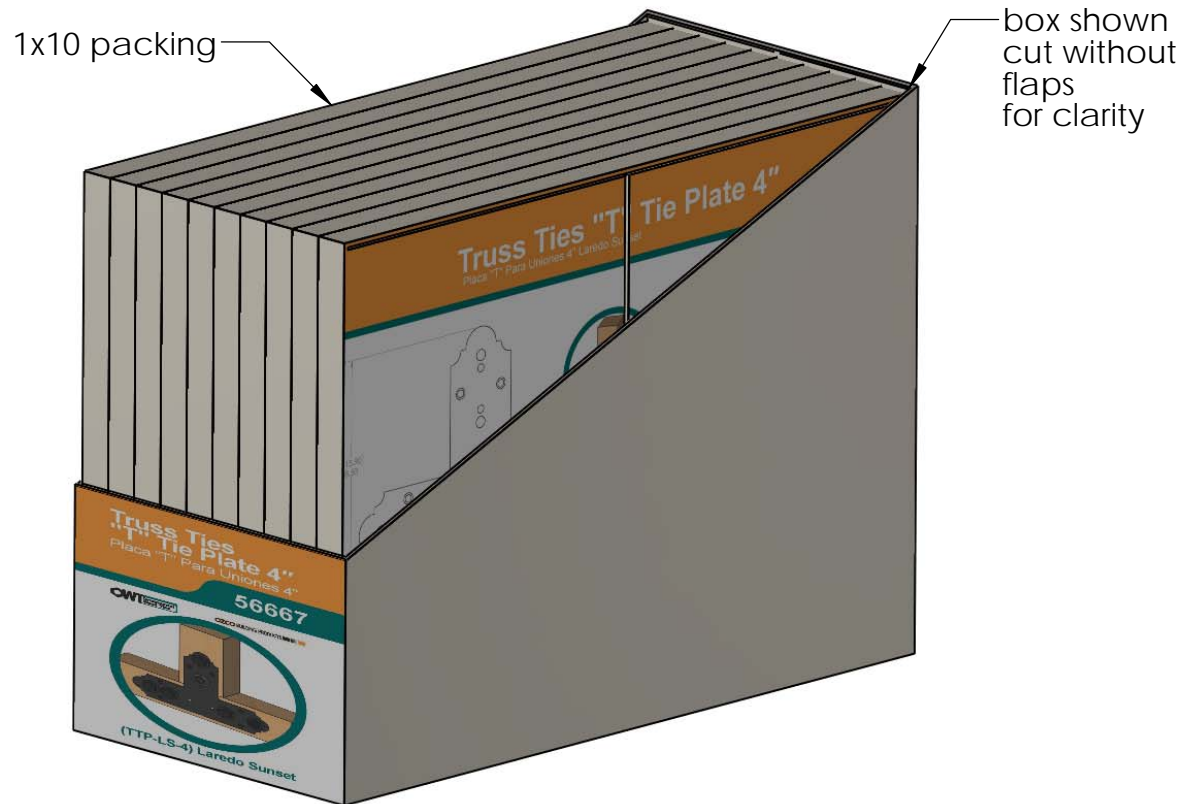

Product & Packaging Specs

56667 Packing
Item #: Case packing

Weight: 14.85 LBS
Scale: 1:3
Last updated: 7/15/2015

56667