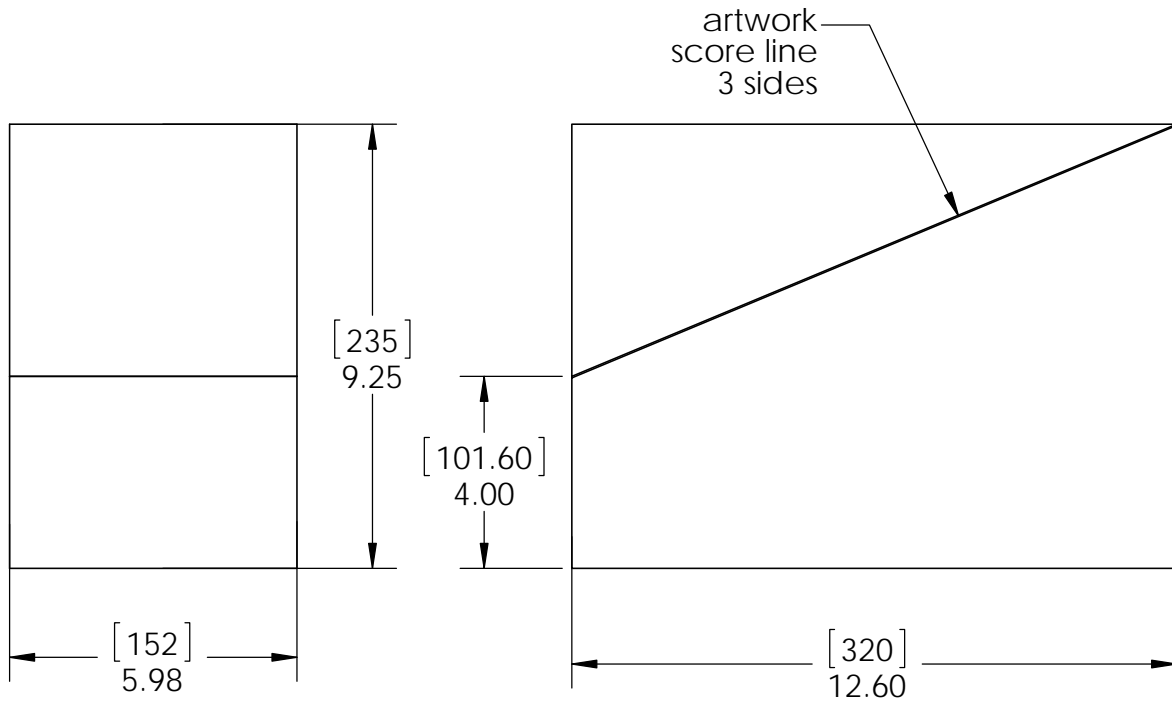

Material: Corrugated Paper
Finish: See artwork
Weight: 64.54 LBS
Scale: 1:4
Last updated: 7/15/2015

56667