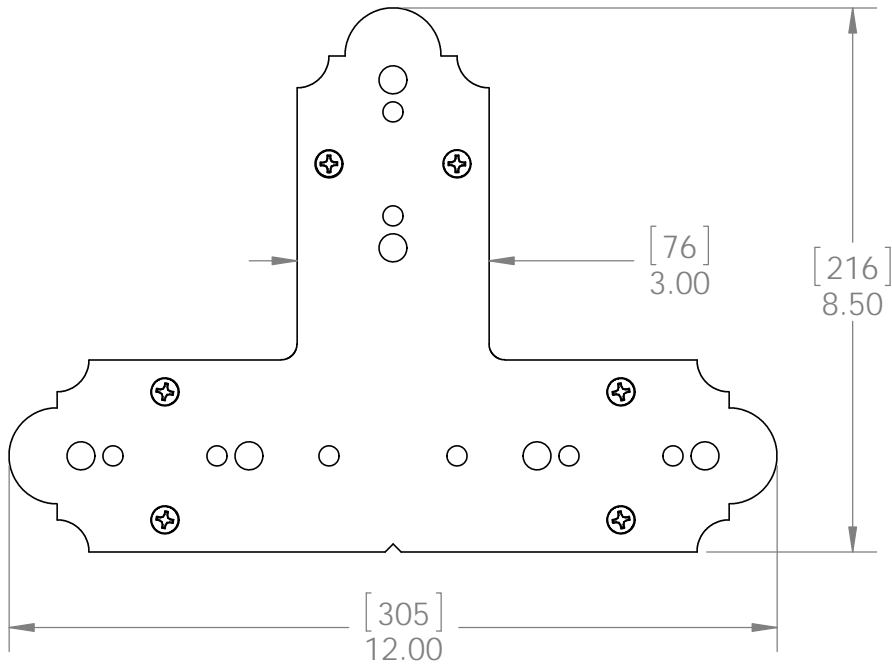

## T-Tie Plate for 4" Lumber

Item #: 56667

ITEM NO.	QTY.	PART NUMBER	DESCRIPTION
1	1	56667	T-Tie Plate for 4" Lumber
2	6	80014	Screw, FHP #12 X 1.25", Black

Weight: 9.23 LBS  
 Scale: 1:3  
 Last updated: 7/15/2015

## T-Tie Plate for 4" Lumber

Item #: 56667

Scale: 1:2  
Last updated: 7/15/2015

56667