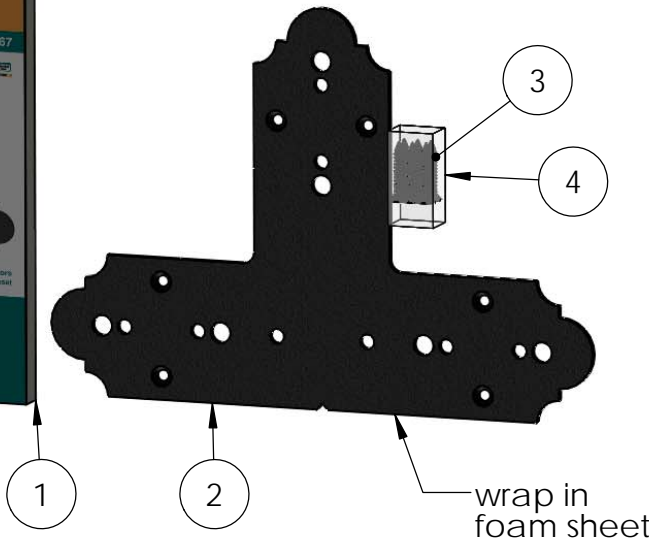

## T-Tie Plate for 4" Lumber

Item #: Typical Installation & Basic Assembly

Scale: 1:6  
Last updated: 7/15/2015

56667

Material: Corrugated Paper  
 Finish: See artwork  
 Weight: 0.11 LBS  
 Scale: 1:4  
 Last updated: 7/15/2015

# Product & Packaging Specs

56667 Packing

Item #: Box packing

ITEM NO.	QTY.	PART NUMBER	DESCRIPTION
1	1	Box, 56667	Box, 56667
2	1	56667	T-Tie Plate for 4\" Lumber
3	6	80014	Screw, FHP #12 X 1.25\", Black
4	1	Bag, 1x2 packing	Bag, 1x2 Packing