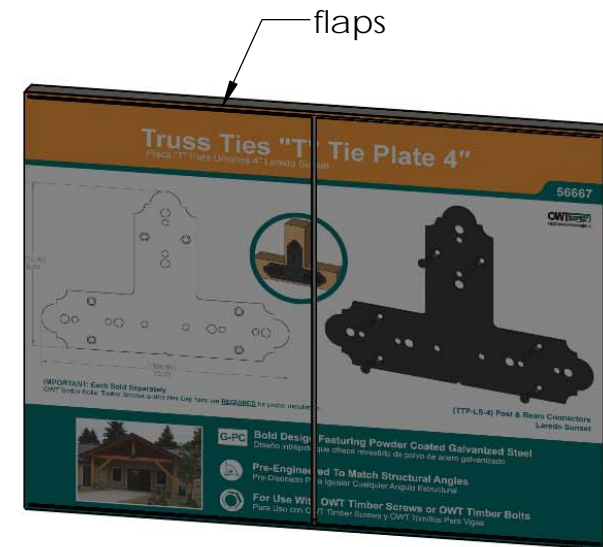

## T-Tie Plate for 4" Lumber

Item #: 56667

Scale: 1:2  
Last updated: 7/15/2015

56667

# Product & Packaging Specs

## T-Tie Plate for 4" Lumber

Item #: Typical Installation & Basic Assembly

Scale: 1:6  
Last updated: 7/15/2015

56667

Material: Corrugated Paper  
 Finish: See artwork  
 Weight: 0.11 LBS  
 Scale: 1:4  
 Last updated: 7/15/2015