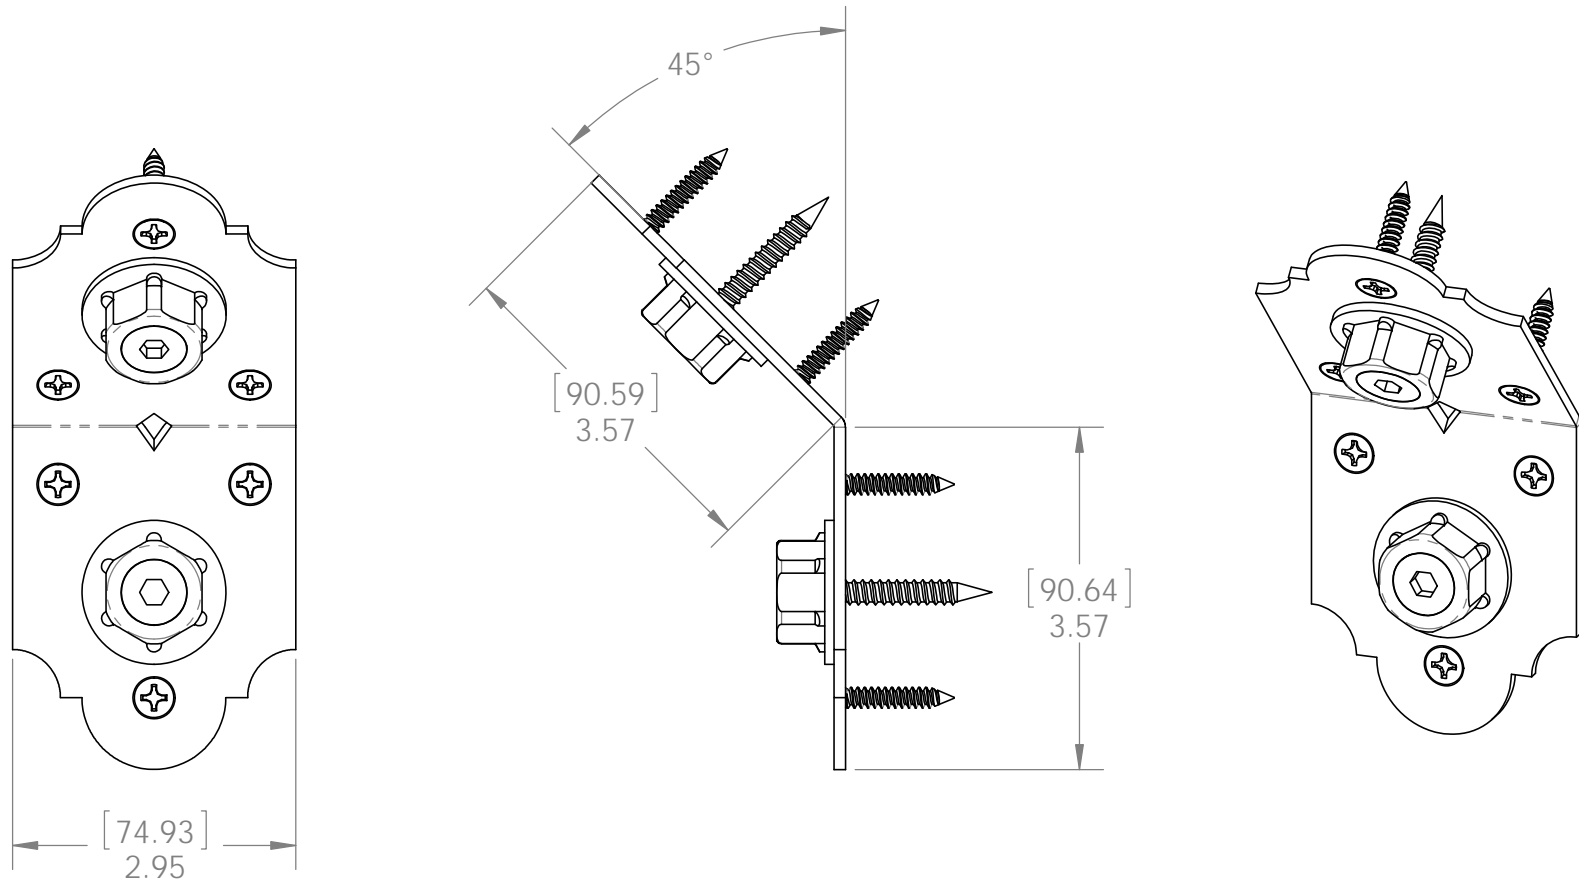

Installation Instructions, 56668

4" Flush Inside 45 (FI45-LS-4)

Typical Installation

56668

Installation Instructions, 56668

Suggested Tools
(others may be required)

Typical Installation & Basic Assembly