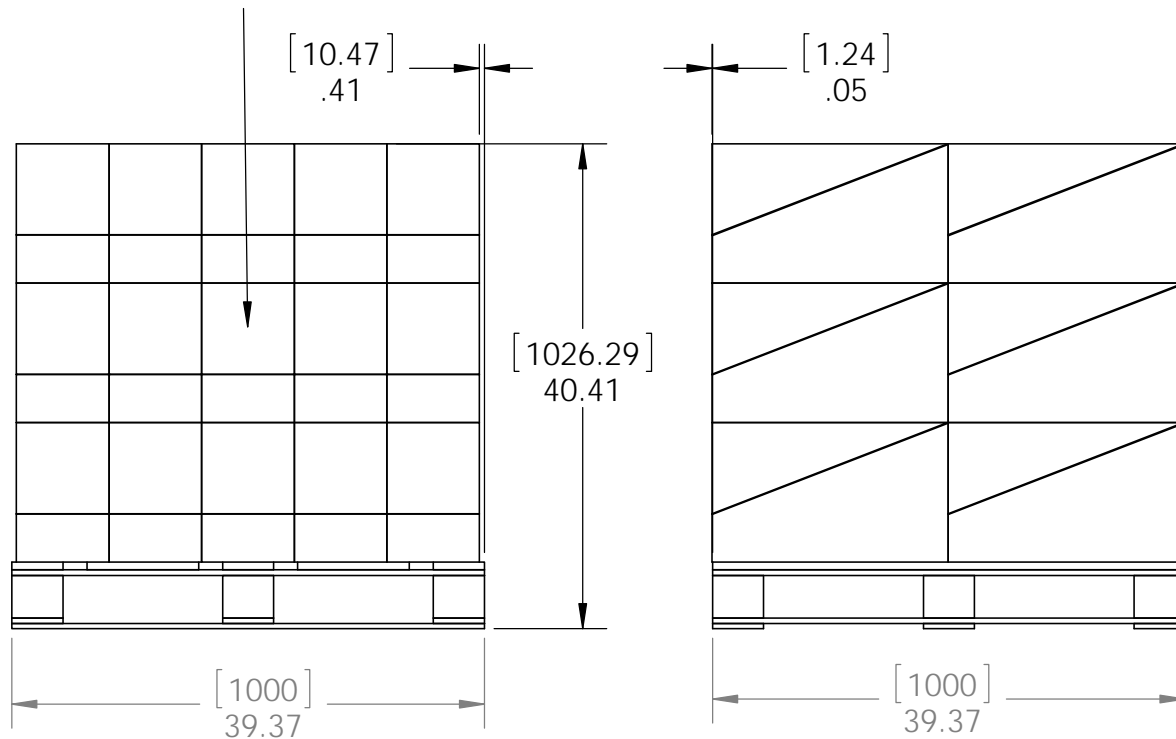

Weight: 16.25 LBS
Scale: 1:4
Last updated: 7/15/2015

56668

OZCO BUILDING PRODUCTS

Product & Packaging Specs

56668 Packing

Item #: Box packing

Item #: **56668** | **FI45-LS-4**

4" FLUSH INSIDE 45° LAREDO SUNSET

Weight: 230 LBS
Scale: 1:16
Last updated: 7/15/2015

56668