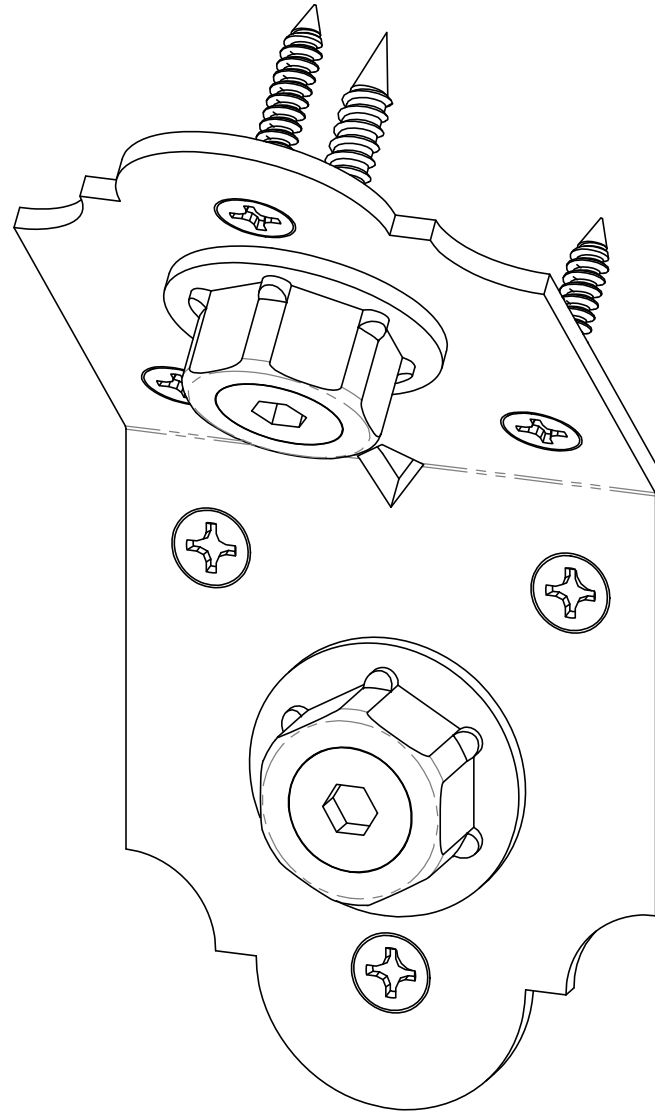

Product & Packaging Specs

4" Flush Inside 45 (FI45-LS-4)

Item #: 56668

ITEM NO.	QTY.	PART NUMBER	DESCRIPTION
1	2	56625	OWT Timber Screw 1-3/4"
2	1	56668-10	Clip, 4" Flush Inside 45 (FI45-LS-4)
3	6	80014	Screw, FHP #12 X 1.25", Black
4	2	56621	1 1/2" Hex Cap Nut

Weight: 0.75 LBS
 Scale: 1:2
 Last updated: 7/15/2015

OZCO BUILDING PRODUCTS

Product & Packaging Specs

4" Flush Inside 45 (FI45-LS-4)

Item #: 56668

Weight: 0.75 LBS
Scale: 1:1
Last updated: 7/15/2015

56668

V1.00 - Installation Instructions effective May 1, 2015 and reflects information that available as of April 10, 2014. This information is updated periodically and should not be relied upon after May 1, 2015. Please visit www.OZCOBP.com to get current information

Product & Packaging Specs

4" Flush Inside 45 (FI45-LS-4)

Item #: Typical Installation & Basic Assembly

Scale: 1:6
Last updated: 7/15/2015

56668

Product & Packaging Specs

Box, 56668
 Item #: Box, 56668

Material: Corrugated Paper
 Finish: See Artwork
 Weight: 0.08 LBS
 Scale: 1:4
 Last updated: 7/15/2015

56668

Material: Corrugated Paper
 Finish: White
 Weight: 0.04 LBS
 Scale: 1:4
 Last updated: 7/15/2015

56668

Product & Packaging Specs

56668 Packing

Item #: Box packing

ITEM NO.	PART NUMBER	DESCRIPTION	QTY.
1	56625	OWT Timber Screw 1-3/4"	8
2	56668-10	Clip, 4" Flush Inside 45 (FI45-LS-4)	4
3	Box, 56668	Box, 56668	1
4	Insert, 56668	Insert, 56668 #1	1
5	Insert, 56668	Insert, 56668 #2	1
6	80014	Screw, FHP #12 X 1.25", Black	24
7	56621	1 1/2" Hex Cap Nut	8