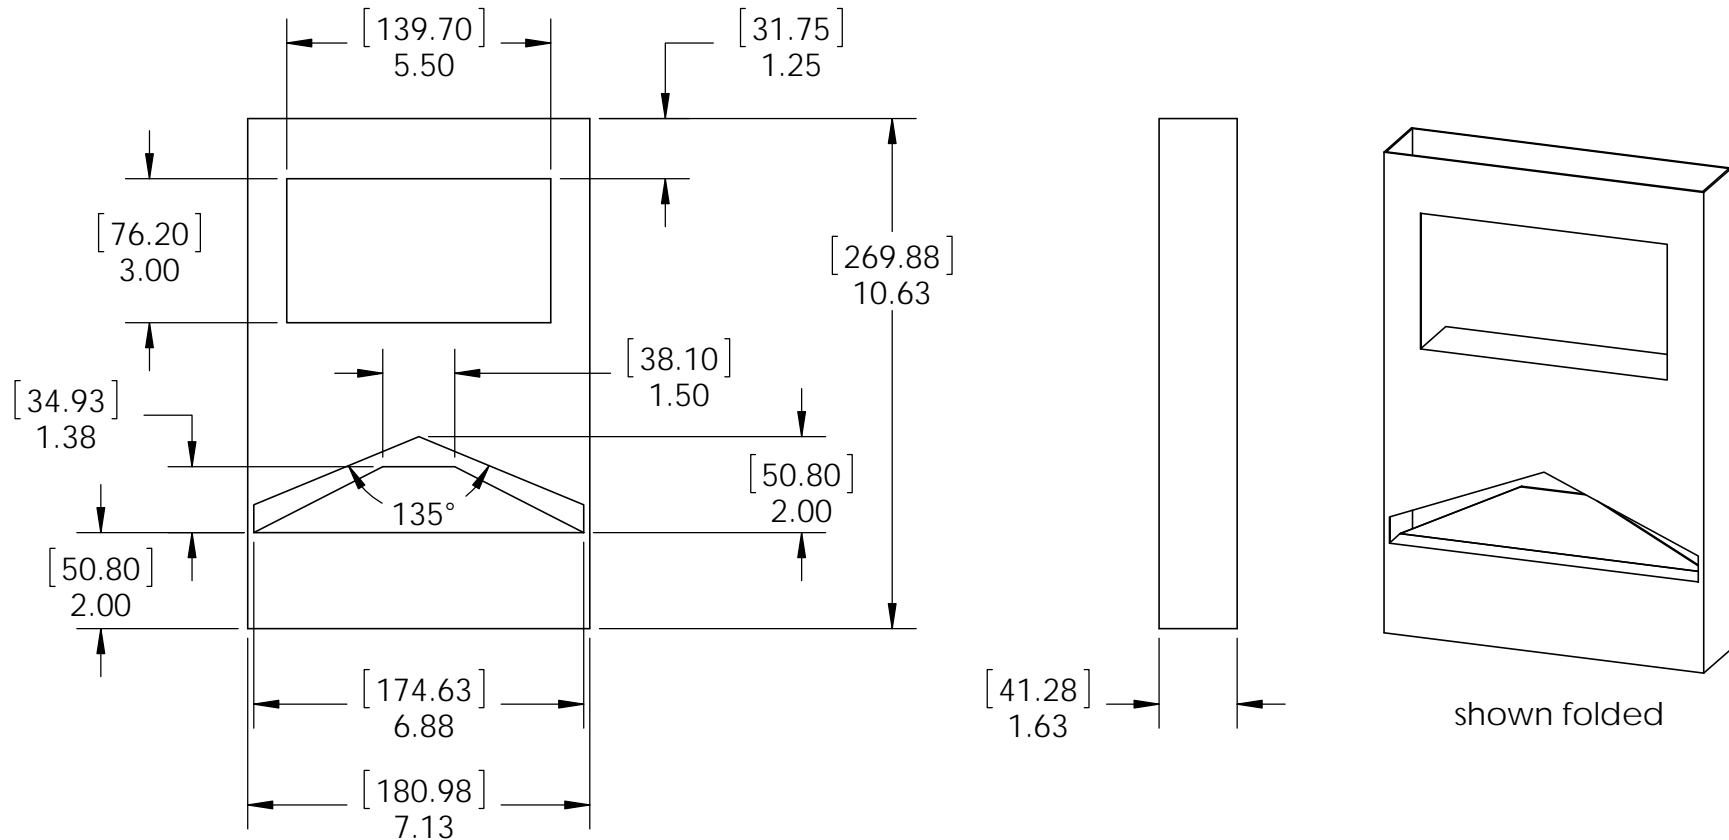

Weight: 0.75 LBS
 Scale: 1:2
 Last updated: 7/15/2015

OZCO BUILDING PRODUCTS

Product & Packaging Specs

4" Flush Inside 45 (FI45-LS-4)

Item #: 56668

Weight: 0.75 LBS
Scale: 1:1
Last updated: 7/15/2015

56668

V1.00 - Installation Instructions effective May 1, 2015 and reflects information that available as of April 10, 2014. This information is updated periodically and should not be relied upon after May 1, 2015. Please visit www.OZCOBP.com to get current information

Product & Packaging Specs

4" Flush Inside 45 (FI45-LS-4)

Item #: Typical Installation & Basic Assembly

Scale: 1:6
Last updated: 7/15/2015

56668

Product & Packaging Specs

Box, 56668
 Item #: Box, 56668

Material: Corrugated Paper
 Finish: See Artwork
 Weight: 0.08 LBS
 Scale: 1:4
 Last updated: 7/15/2015

56668

Material: Corrugated Paper
 Finish: White
 Weight: 0.04 LBS
 Scale: 1:4
 Last updated: 7/15/2015

56668

Product & Packaging Specs

56668 Packing

Item #: Box packing

ITEM NO.	PART NUMBER	DESCRIPTION	QTY.
1	56625	OWT Timber Screw 1-3/4"	8
2	56668-10	Clip, 4" Flush Inside 45 (FI45-LS-4)	4
3	Box, 56668	Box, 56668	1
4	Insert, 56668	Insert, 56668 #1	1
5	Insert, 56668	Insert, 56668 #2	1
6	80014	Screw, FHP #12 X 1.25", Black	24
7	56621	1 1/2" Hex Cap Nut	8

Weight: 230 LBS
Scale: 1:16
Last updated: 7/15/2015

56668