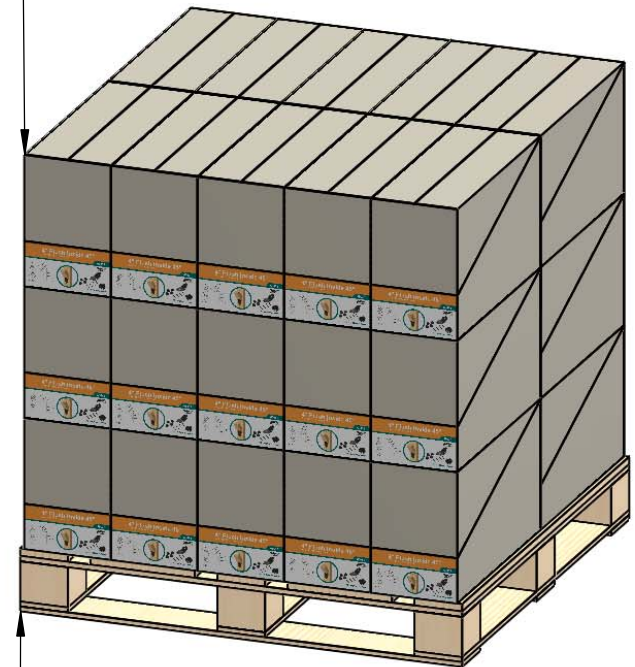

Weight: 16.25 LBS
Scale: 1:4
Last updated: 7/15/2015

56668

OZCO BUILDING PRODUCTS

Product & Packaging Specs

56668 Packing

Item #: Box packing

Item #: **56668** | **FI45-LS-4**

4" FLUSH INSIDE 45° LAREDO SUNSET

PALLET 120 pcs

SKU#: **56868**

Weight: **230 lbs**

LOT#

Priority#

Total number of cases: 30
Total number of pieces:
30x4=120 pieces on pallet

S pallet

additional pallet packing instructions
plywood on top layer
strap to pallet
clear wrap around boxes

Weight: 230 LBS
Scale: 1:16
Last updated: 7/15/2015

56668