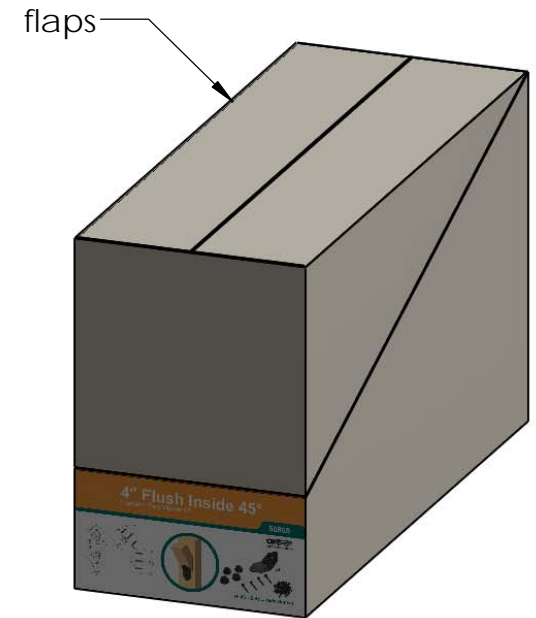

Material: Corrugated Paper
Finish: -
Weight: 0.38 LBS
Scale: 1:6
Last updated: 7/15/2015

56668