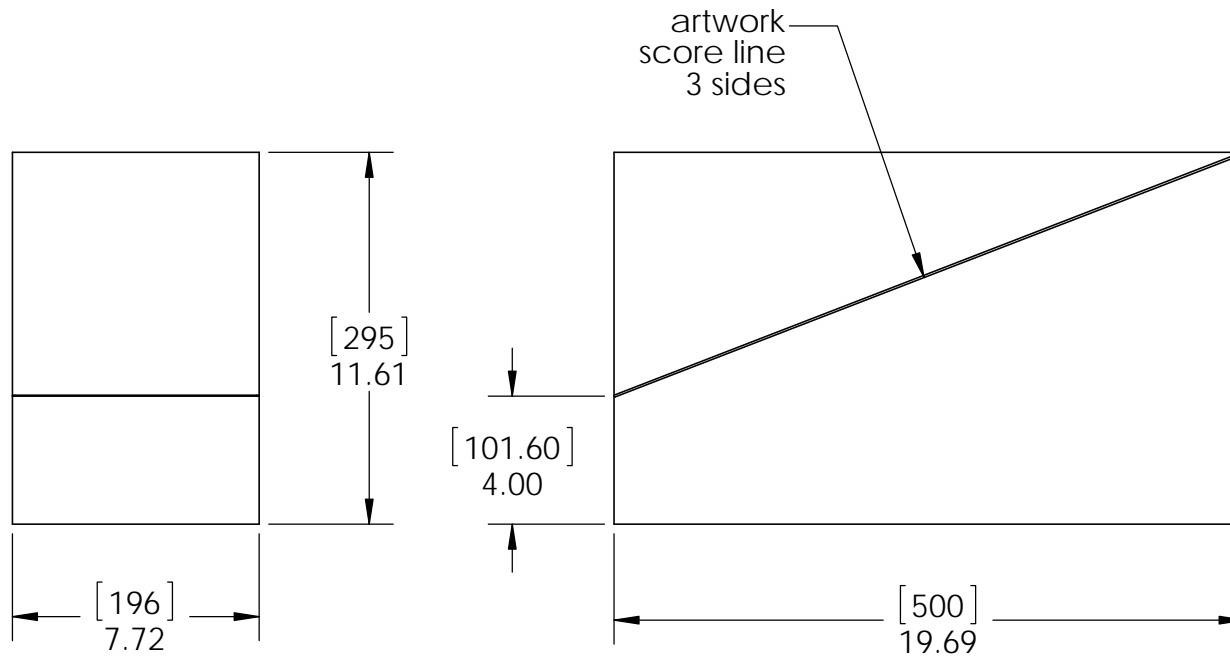

Material: Corrugated Paper
Finish: -
Weight: 0.38 LBS
Scale: 1:6
Last updated: 7/15/2015

56668