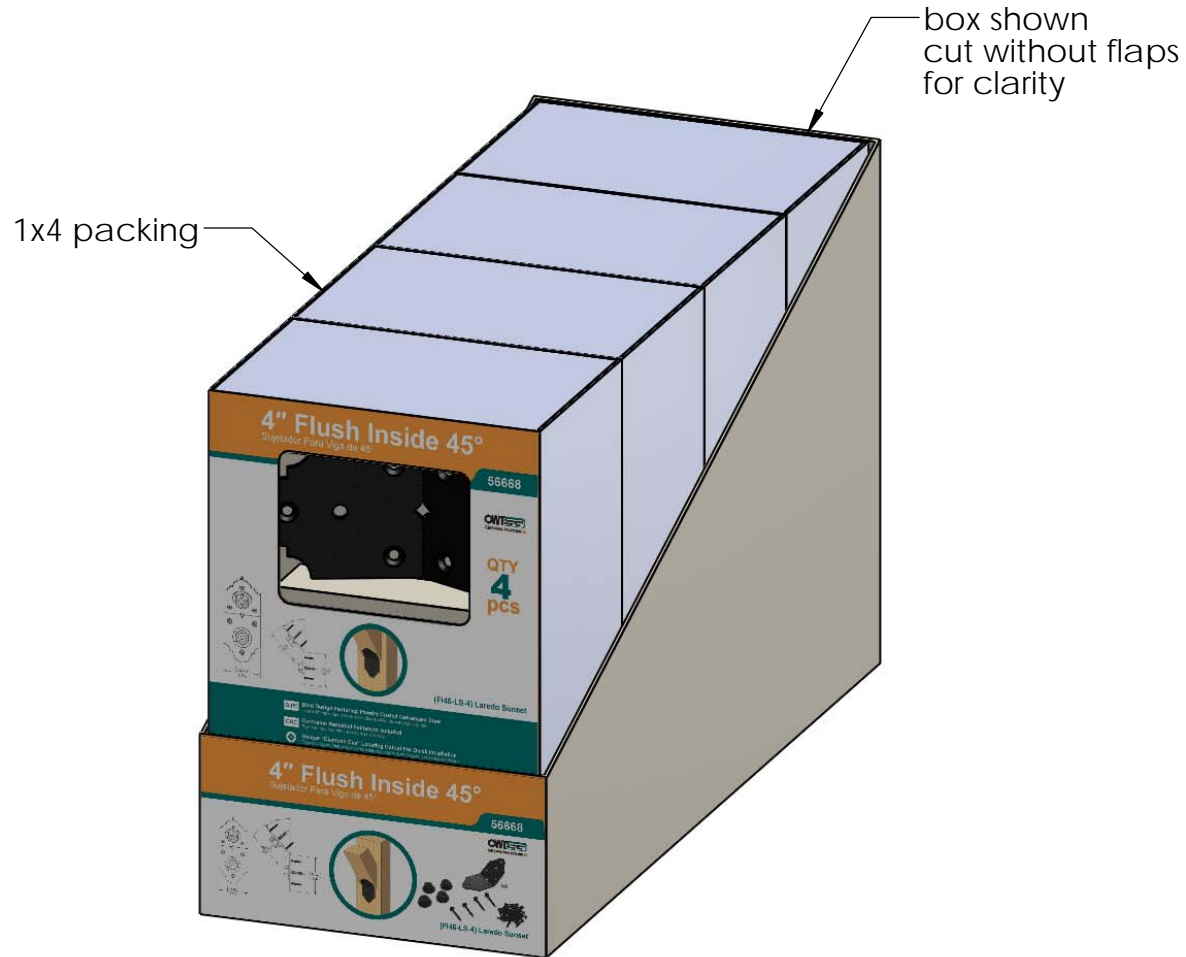

Product & Packaging Specs

4" Flush Inside 45 (FI45-LS-4)

Item #: Typical Installation & Basic Assembly

Scale: 1:6
Last updated: 7/15/2015

56668

Product & Packaging Specs

Box, 56668
 Item #: Box, 56668

Material: Corrugated Paper
 Finish: See Artwork
 Weight: 0.08 LBS
 Scale: 1:4
 Last updated: 7/15/2015

Weight: 3.15 LBS
 Scale: 1:4
 Last updated: 7/15/2015

Material: Corrugated Paper
 Finish: -
 Weight: 0.38 LBS
 Scale: 1:6
 Last updated: 7/15/2015

56668

Product & Packaging Specs

56668 Packing
Item #: Box packing

Weight: 16.25 LBS
Scale: 1:4
Last updated: 7/15/2015

56668

OZCO BUILDING PRODUCTS

Product & Packaging Specs

56668 Packing

Item #: Box packing

Item #: **56668** | **FI45-LS-4**

4" FLUSH INSIDE 45° LAREDO SUNSET

Weight: 230 LBS
Scale: 1:16
Last updated: 7/15/2015

56668