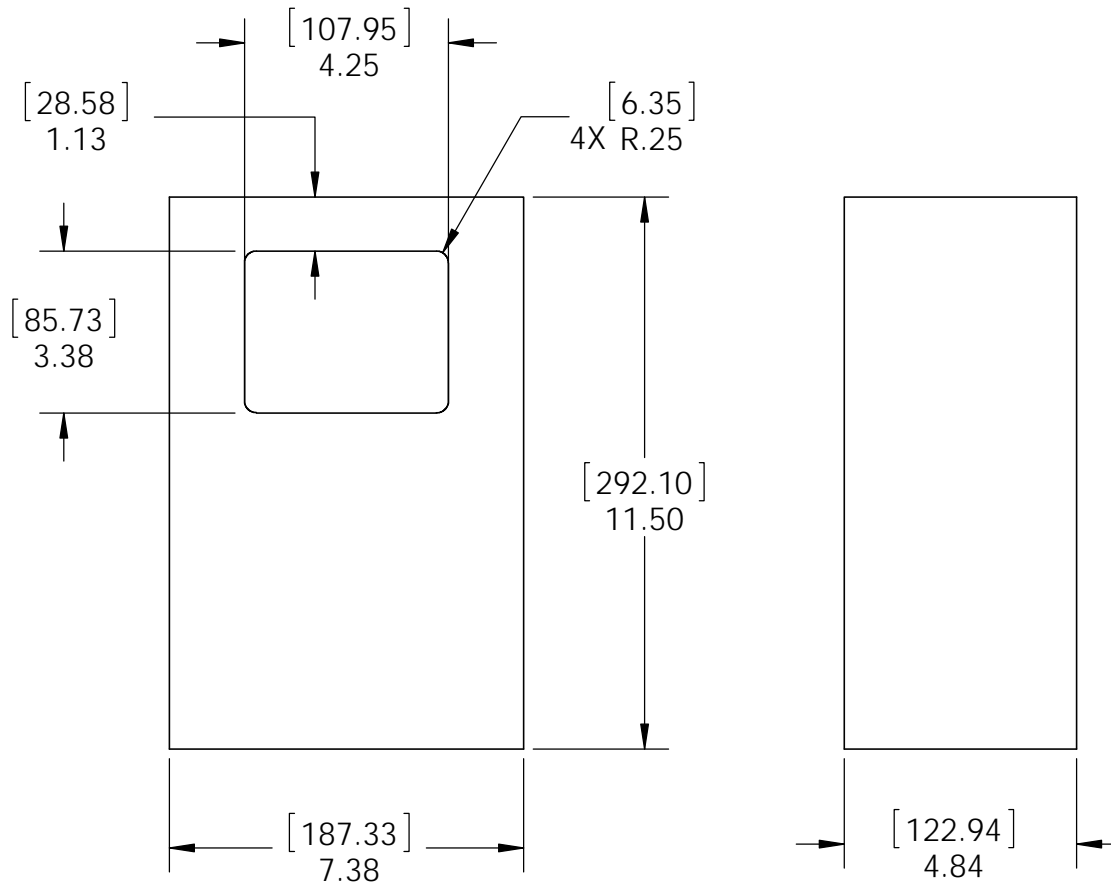

Weight: 0.75 LBS
 Scale: 1:2
 Last updated: 7/15/2015

OZCO BUILDING PRODUCTS

Product & Packaging Specs

4" Flush Inside 45 (FI45-LS-4)

Item #: 56668

Weight: 0.75 LBS
Scale: 1:1
Last updated: 7/15/2015

56668

V1.00 - Installation Instructions effective May 1, 2015 and reflects information that available as of April 10, 2014. This information is updated periodically and should not be relied upon after May 1, 2015. Please visit www.OZCOBP.com to get current information

Product & Packaging Specs

4" Flush Inside 45 (FI45-LS-4)

Item #: Typical Installation & Basic Assembly

Scale: 1:6
Last updated: 7/15/2015

56668

Product & Packaging Specs

Box, 56668
 Item #: Box, 56668

Material: Corrugated Paper
 Finish: See Artwork
 Weight: 0.08 LBS
 Scale: 1:4
 Last updated: 7/15/2015

56668

Material: Corrugated Paper
 Finish: White
 Weight: 0.04 LBS
 Scale: 1:4
 Last updated: 7/15/2015

56668

Product & Packaging Specs

56668 Packing

Item #: Box packing

ITEM NO.	PART NUMBER	DESCRIPTION	QTY.
1	56625	OWT Timber Screw 1-3/4"	8
2	56668-10	Clip, 4" Flush Inside 45 (FI45-LS-4)	4
3	Box, 56668	Box, 56668	1
4	Insert, 56668	Insert, 56668 #1	1
5	Insert, 56668	Insert, 56668 #2	1
6	80014	Screw, FHP #12 X 1.25", Black	24
7	56621	1 1/2" Hex Cap Nut	8

Weight: 230 LBS
Scale: 1:16
Last updated: 7/15/2015

56668