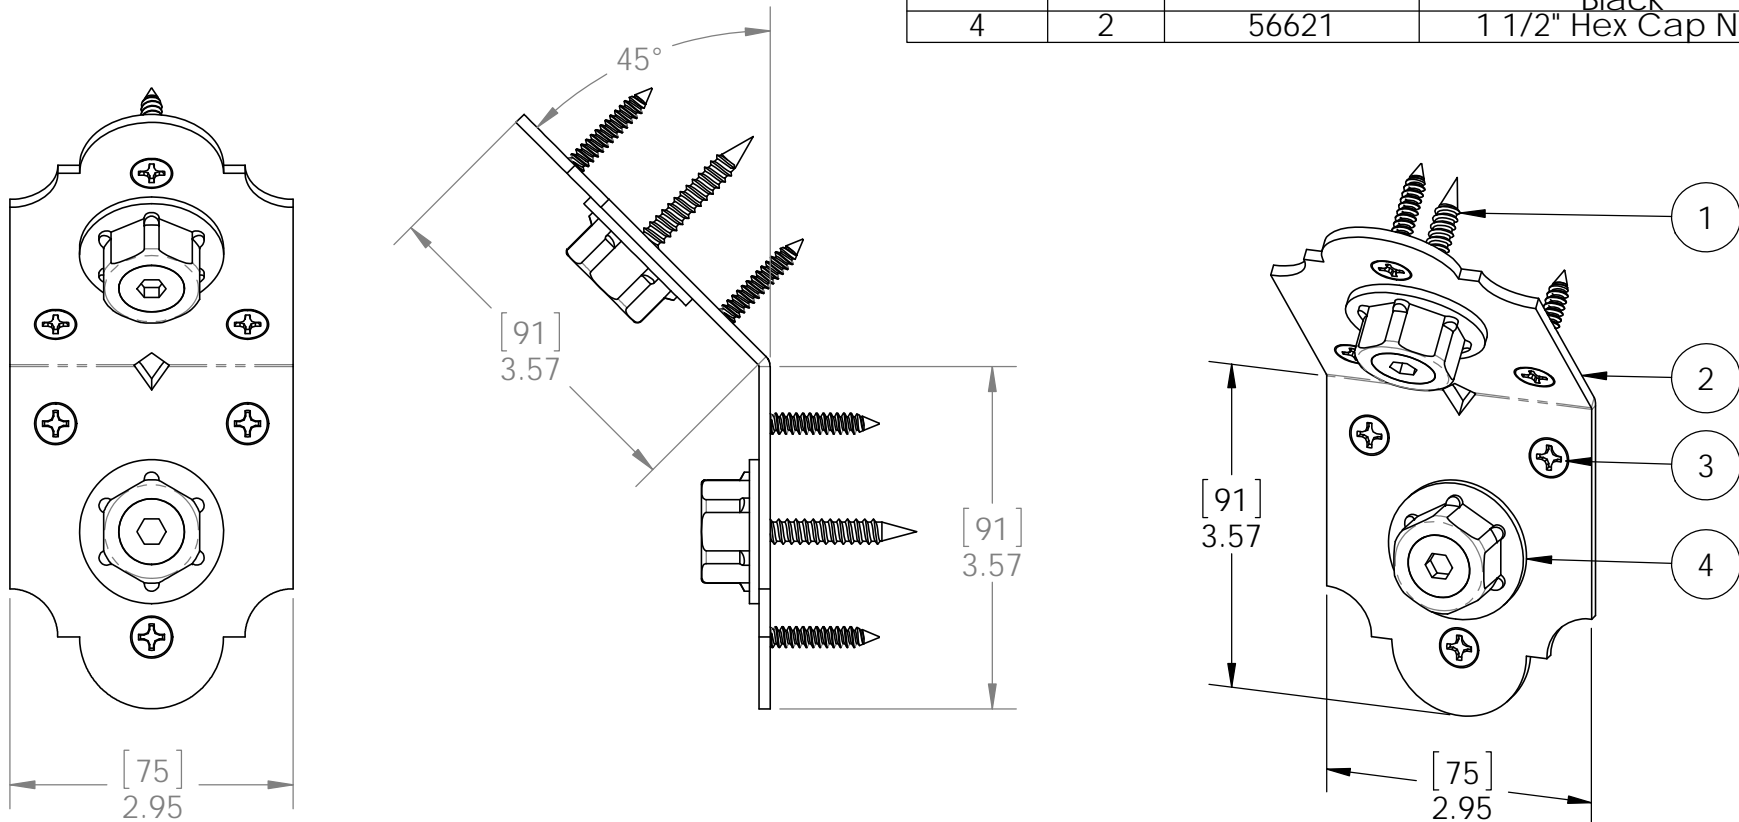

Product & Packaging Specs

4" Flush Inside 45 (FI45-LS-4)

Item #: 56668

ITEM NO.	QTY.	PART NUMBER	DESCRIPTION
1	2	56625	OWT Timber Screw 1-3/4"
2	1	56668-10	Clip, 4" Flush Inside 45 (FI45-LS-4)
3	6	80014	Screw, FHP #12 X 1.25", Black
4	2	56621	1 1/2" Hex Cap Nut

Weight: 0.75 LBS
 Scale: 1:2
 Last updated: 7/15/2015

OZCO BUILDING PRODUCTS

Product & Packaging Specs

4" Flush Inside 45 (FI45-LS-4)

Item #: 56668

Weight: 0.75 LBS
Scale: 1:1
Last updated: 7/15/2015

56668

V1.00 - Installation Instructions effective May 1, 2015 and reflects information that available as of April 10, 2014. This information is updated periodically and should not be relied upon after May 1, 2015. Please visit www.OZCOBP.com to get current information

Product & Packaging Specs

4" Flush Inside 45 (FI45-LS-4)

Item #: Typical Installation & Basic Assembly

Scale: 1:6
Last updated: 7/15/2015

56668

Product & Packaging Specs

Box, 56668
 Item #: Box, 56668

Material: Corrugated Paper
 Finish: See Artwork
 Weight: 0.08 LBS
 Scale: 1:4
 Last updated: 7/15/2015

Weight: 230 LBS
Scale: 1:16
Last updated: 7/15/2015

56668