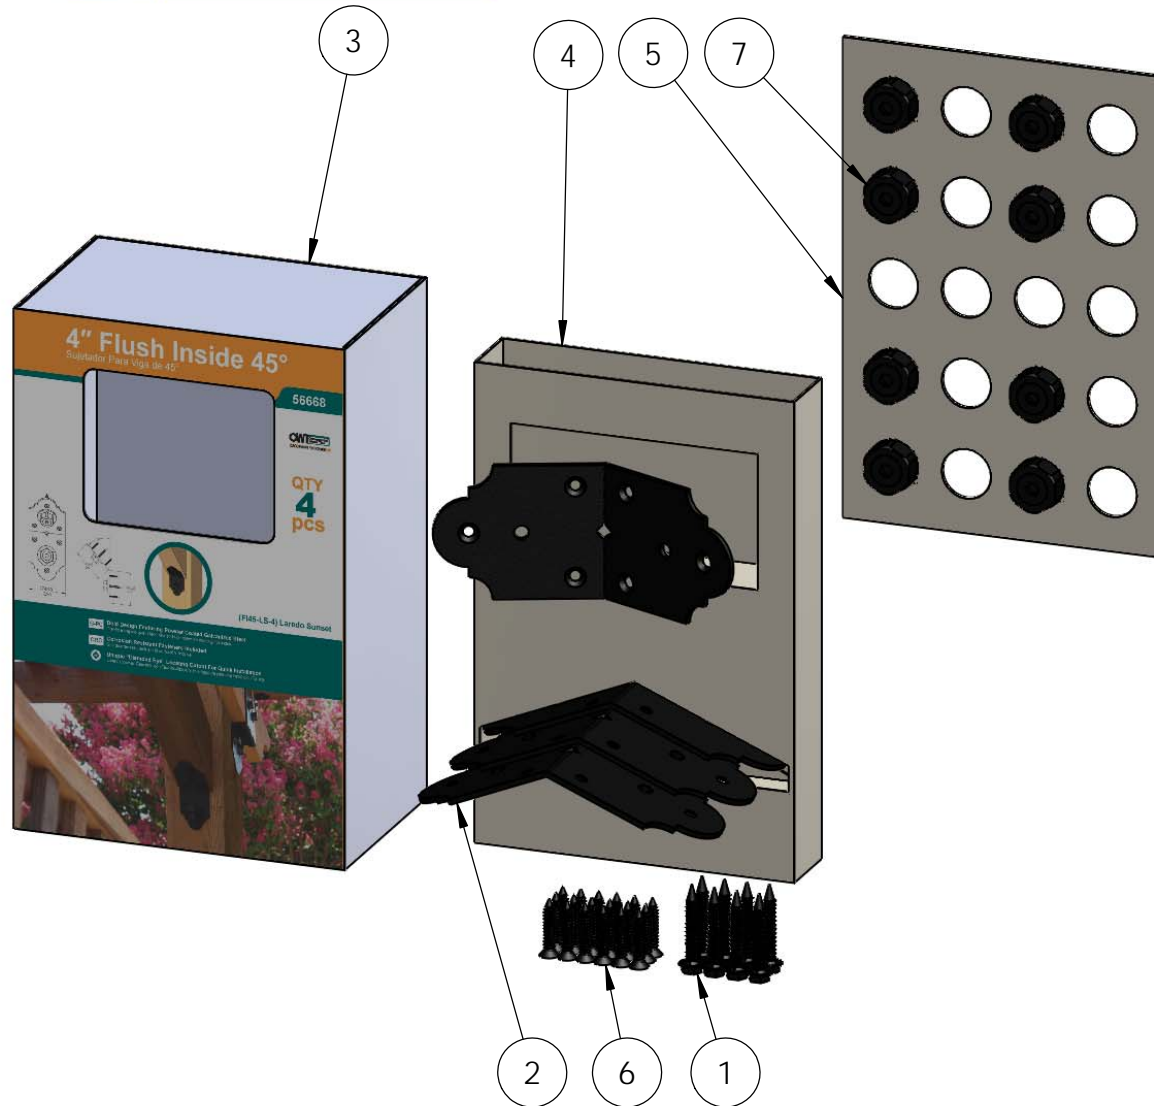

Weight: 0.75 LBS
 Scale: 1:2
 Last updated: 7/15/2015

OZCO BUILDING PRODUCTS

Product & Packaging Specs

4" Flush Inside 45 (FI45-LS-4)

Item #: 56668

Weight: 0.75 LBS
Scale: 1:1
Last updated: 7/15/2015

56668

V1.00 - Installation Instructions effective May 1, 2015 and reflects information that available as of April 10, 2014. This information is updated periodically and should not be relied upon after May 1, 2015. Please visit www.OZCOBP.com to get current information

Product & Packaging Specs

4" Flush Inside 45 (FI45-LS-4)

Item #: Typical Installation & Basic Assembly

Scale: 1:6
Last updated: 7/15/2015

56668

Product & Packaging Specs

Box, 56668
 Item #: Box, 56668

Material: Corrugated Paper
 Finish: See Artwork
 Weight: 0.08 LBS
 Scale: 1:4
 Last updated: 7/15/2015

56668

Material: Corrugated Paper
 Finish: White
 Weight: 0.04 LBS
 Scale: 1:4
 Last updated: 7/15/2015

56668

Product & Packaging Specs

56668 Packing

Item #: Box packing

ITEM NO.	PART NUMBER	DESCRIPTION	QTY.
1	56625	OWT Timber Screw 1-3/4"	8
2	56668-10	Clip, 4" Flush Inside 45 (FI45-LS-4)	4
3	Box, 56668	Box, 56668	1
4	Insert, 56668	Insert, 56668 #1	1
5	Insert, 56668	Insert, 56668 #2	1
6	80014	Screw, FHP #12 X 1.25", Black	24
7	56621	1 1/2" Hex Cap Nut	8

Weight: 16.25 LBS
Scale: 1:4
Last updated: 7/15/2015

56668

OZCO BUILDING PRODUCTS

Product & Packaging Specs

56668 Packing

Item #: Box packing

Item #: **56668** | **FI45-LS-4**

4" FLUSH INSIDE 45° LAREDO SUNSET