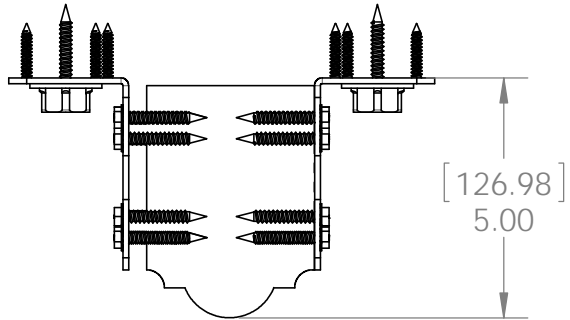

Installation Instructions,
56668

6-8" Beam Hanger Flush (BHF-68-LS)

Typical Installation

56669

Installation Instructions, 56669

Suggested Tools

(others may be required)

Typical Installation & Basic Assembly