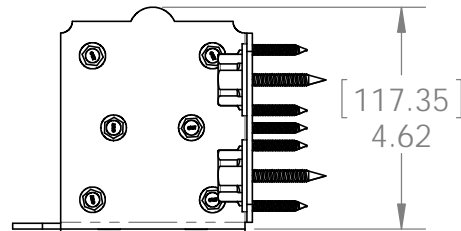

Installation Instructions,
56668

6-8" Beam Hanger Flush (BHF-68-LS)

Typical Installation

56669

Installation Instructions, 56669

Suggested Tools

(others may be required)

Typical Installation & Basic Assembly