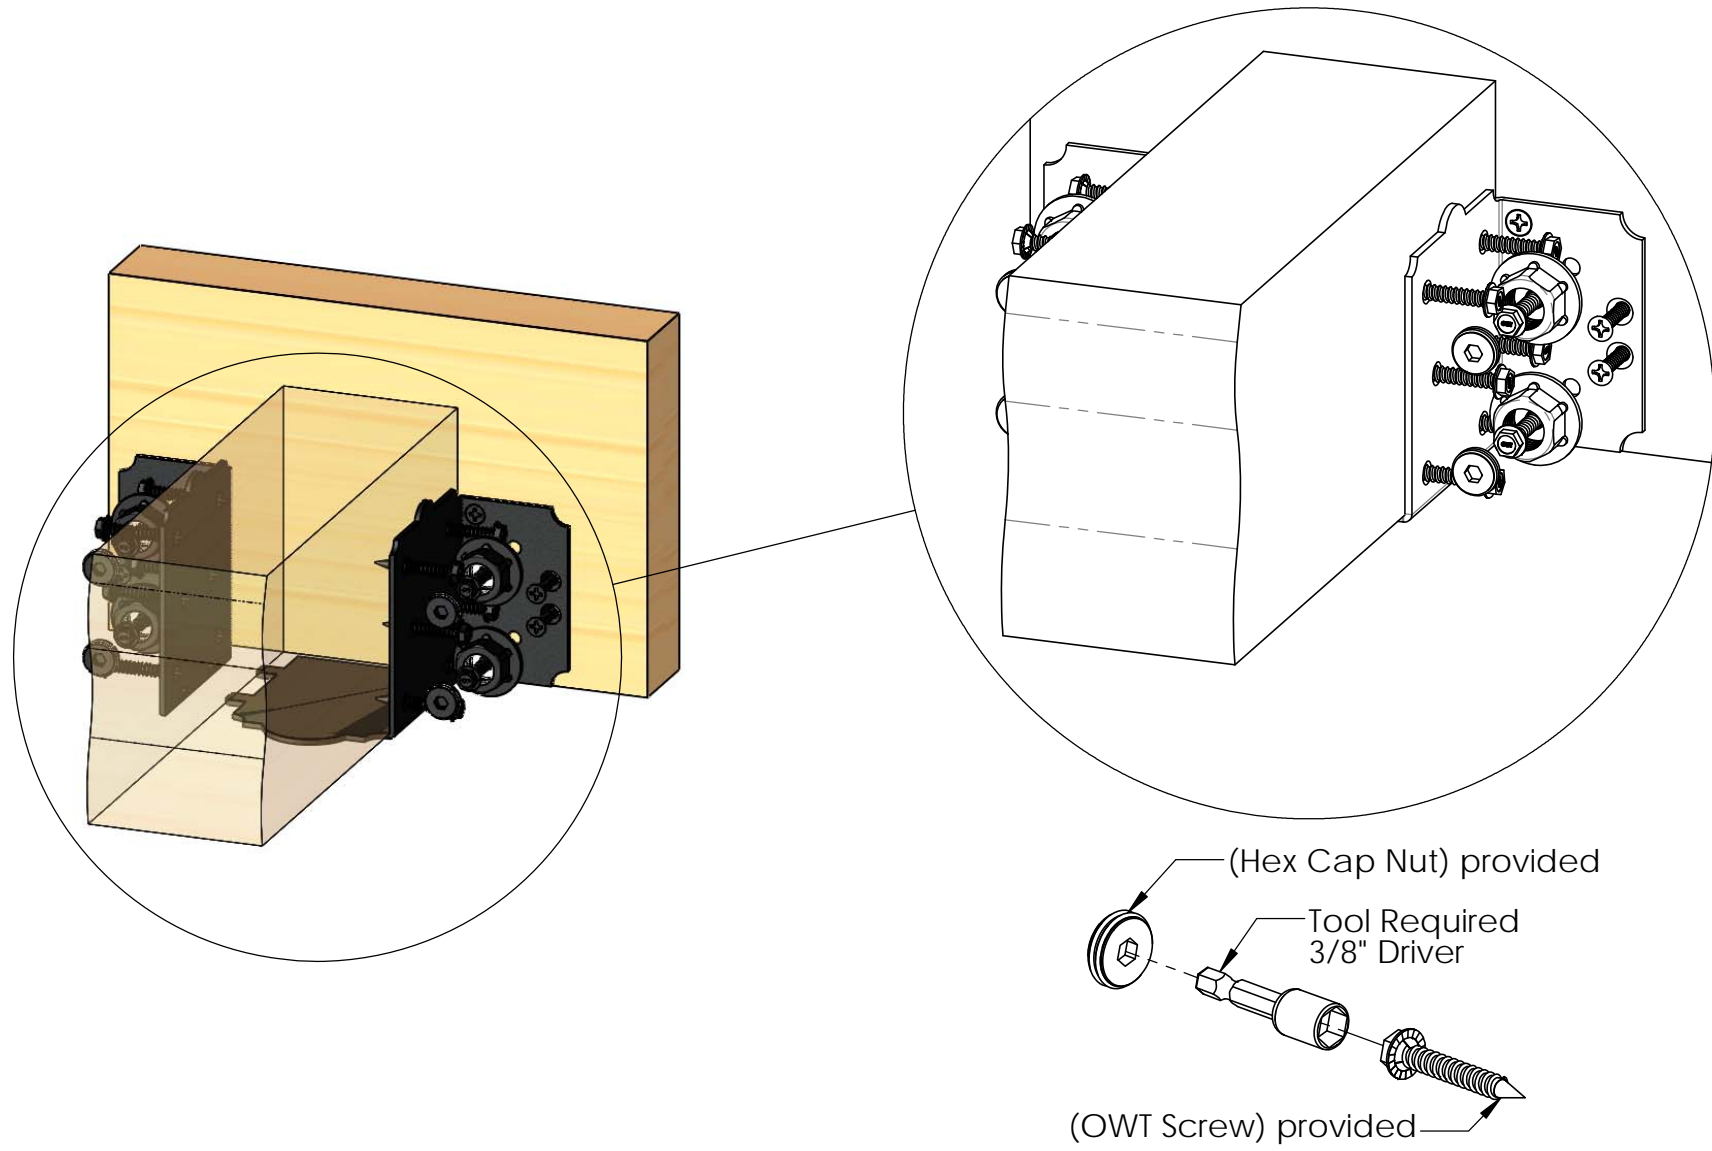

Installation Instructions,
56668

6-8" Beam Hanger Flush (BHF-68-LS)

Typical Installation

56669

Installation Instructions, 56669

Suggested Tools

(others may be required)

Typical Installation & Basic Assembly