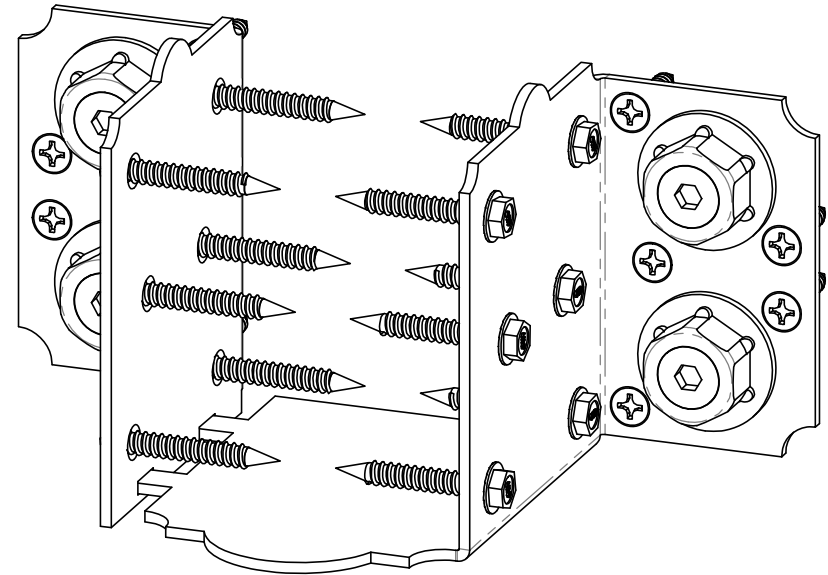

Installation Instructions,
56668

6-8" Beam Hanger Flush (BHF-68-LS)

Typical Installation

56669

Installation Instructions, 56669

Suggested Tools

(others may be required)

Typical Installation & Basic Assembly