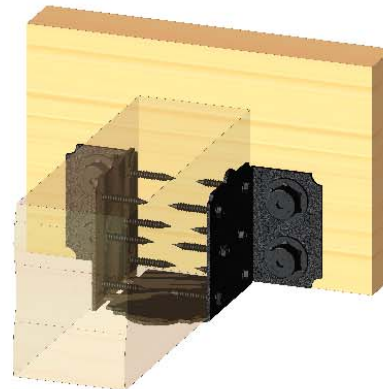

Installation Instructions,
56668

6-8" Beam Hanger Flush (BHF-68-LS)

Typical Installation

56669

Installation Instructions, 56669

Suggested Tools

(others may be required)

Typical Installation & Basic Assembly