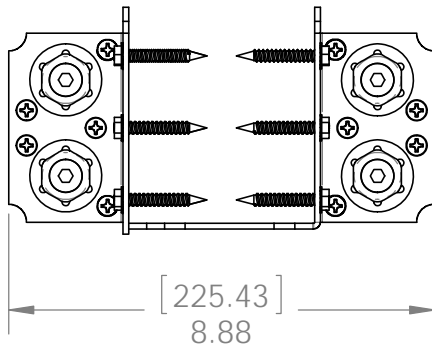

Installation Instructions,
56668

6-8" Beam Hanger Flush (BHF-68-LS)

Typical Installation

56669

Installation Instructions, 56669

Suggested Tools

(others may be required)

Typical Installation & Basic Assembly