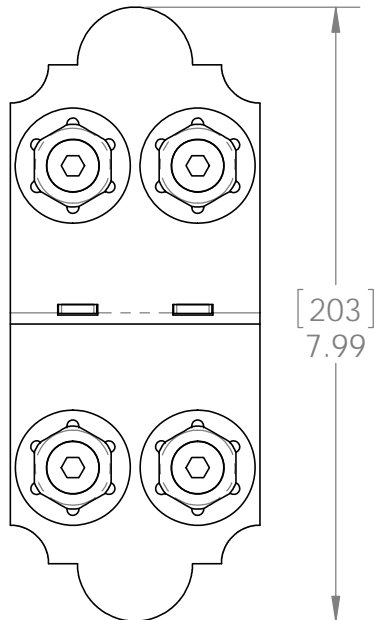

OZCO BUILDING PRODUCTS

Product & Packaging Specs

4" Post to Beam Laredo Sunset (P2B-LS-4)

Item #: 56675

ITEM NO.	QTY.	PART NUMBER	DESCRIPTION
1	2	56627	OWT Timber Screw 3-3/4"
2	1	56675-12	Plate, 4" Post to Beam Laredo Sunset (P2B-LS-4)
3	1	56675-11	Ledge, 4" Post to Beam Laredo Sunset (P2B-LS-4)
4	4	56621	1 1/2" Hex Cap Nut
5	2	56625	OWT Timber Screw 1-3/4"

1.45 MIN
2.00 MAX

kit includes 2 assemblies

Weight: 1.26 LBS
Scale: 1:2.5
Last updated: 7/15/2015

56675

Product & Packaging Specs

4" Post to Beam Laredo Sunset (P2B-LS-4)

Item #: 56675

Weight: 1.26 LBS
Scale: 1:1.5
Last updated: 7/15/2015

56675

OZCO BUILDING PRODUCTS

Product & Packaging Specs

4" Post to Beam

Item #: Typical Installation & Basic Assembly

Weight: LBS
Scale: 1:6
Last updated: 7/15/2015

56675

V1.00 - Installation Instructions effective May 1, 2015 and reflects information that available as of April 10, 2014. This information is updated periodically and should not be relied upon after May 1, 2015. Please visit www.OZCOBP.com to get current information

Material: Corrugated Paper
 Finish: See Artwork
 Weight: 0.04 LBS
 Scale: 1:3
 Last updated: 7/15/2015

56675

ITEM NO.	QTY.	PART NUMBER	DESCRIPTION
1	2	56675-11	Ledge, 4" Post to Beam Laredo Sunset (P2B-LS-4)
2	2	56675-12	Plate, 4" Post to Beam Laredo Sunset (P2B-LS-4)
3	1	Box, 56675	Box, 56675
4	1	Insert, 56675	Insert, 56675
5	1	Box, 56675 Inner	Box, 56675 Inner
6	8	56621	1 1/2" Hex Cap Nut
7	4	56625	OWT Timber Screw 1-3/4"
8	4	56627	OWT Timber Screw 3-3/4"