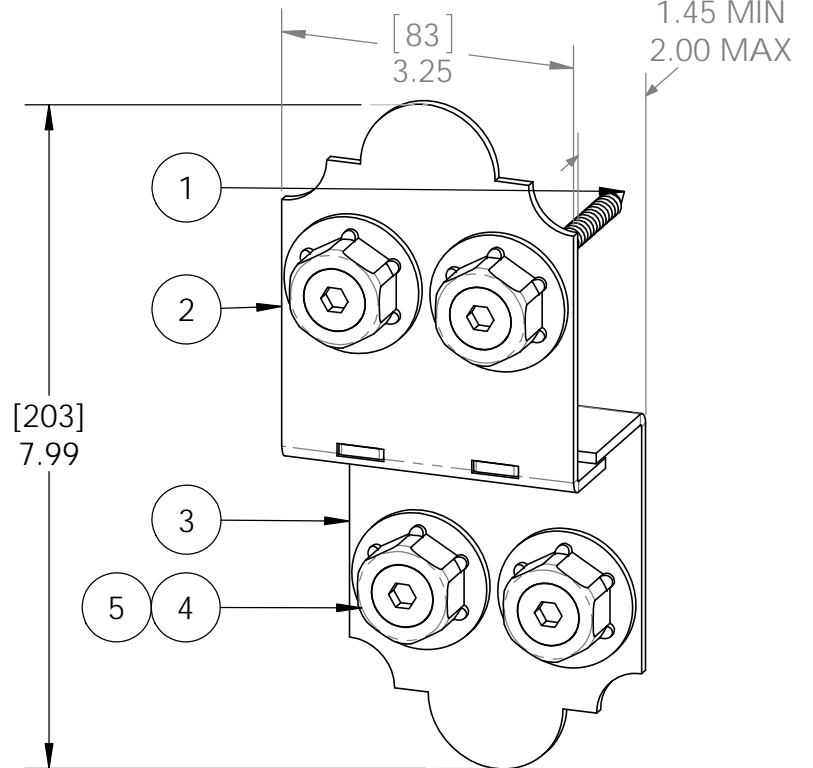

OZCO BUILDING PRODUCTS

Product & Packaging Specs

4" Post to Beam Laredo Sunset (P2B-LS-4)

Item #: 56675

ITEM NO.	QTY.	PART NUMBER	DESCRIPTION
1	2	56627	OWT Timber Screw 3-3/4"
2	1	56675-12	Plate, 4" Post to Beam Laredo Sunset (P2B-LS-4)
3	1	56675-11	Ledge, 4" Post to Beam Laredo Sunset (P2B-LS-4)
4	4	56621	1 1/2" Hex Cap Nut
5	2	56625	OWT Timber Screw 1-3/4"

1.45 MIN
2.00 MAX

kit includes 2 assemblies

Weight: 1.26 LBS
Scale: 1:2.5
Last updated: 7/15/2015

56675

Product & Packaging Specs

4" Post to Beam Laredo Sunset (P2B-LS-4)

Item #: 56675

Weight: 1.26 LBS
Scale: 1:1.5
Last updated: 7/15/2015

56675

OZCO BUILDING PRODUCTS

Product & Packaging Specs

4" Post to Beam

Item #: Typical Installation & Basic Assembly

Weight: LBS
Scale: 1:6
Last updated: 7/15/2015

56675

V1.00 - Installation Instructions effective May 1, 2015 and reflects information that available as of April 10, 2014. This information is updated periodically and should not be relied upon after May 1, 2015. Please visit www.OZCOBP.com to get current information

Material: Corrugated Paper
 Finish: See Artwork
 Weight: 0.04 LBS
 Scale: 1:3
 Last updated: 7/15/2015

56675

ITEM NO.	QTY.	PART NUMBER	DESCRIPTION
1	2	56675-11	Ledge, 4" Post to Beam Laredo Sunset (P2B-LS-4)
2	2	56675-12	Plate, 4" Post to Beam Laredo Sunset (P2B-LS-4)
3	1	Box, 56675	Box, 56675
4	1	Insert, 56675	Insert, 56675
5	1	Box, 56675 Inner	Box, 56675 Inner
6	8	56621	1 1/2" Hex Cap Nut
7	4	56625	OWT Timber Screw 1-3/4"
8	4	56627	OWT Timber Screw 3-3/4"