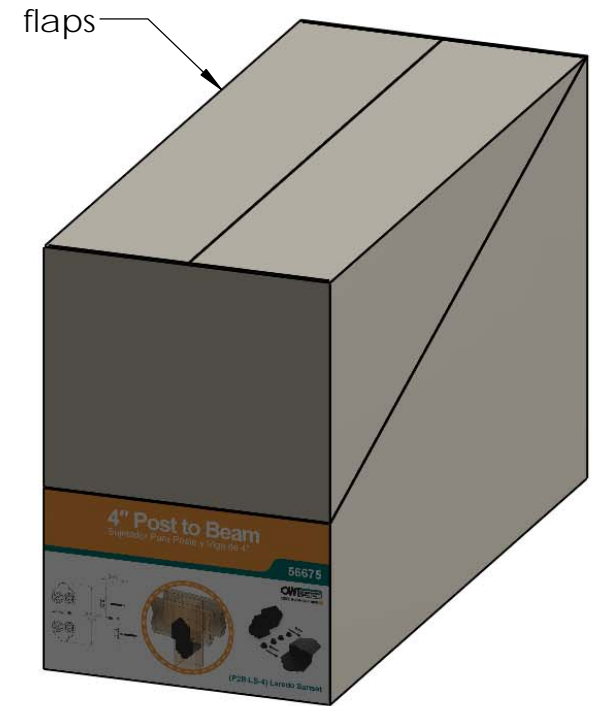

Material: Corrugated Paper
Finish: See Artwork
Weight: 0.26 LBS
Scale: 1:4
Last updated: 7/15/2015

56675