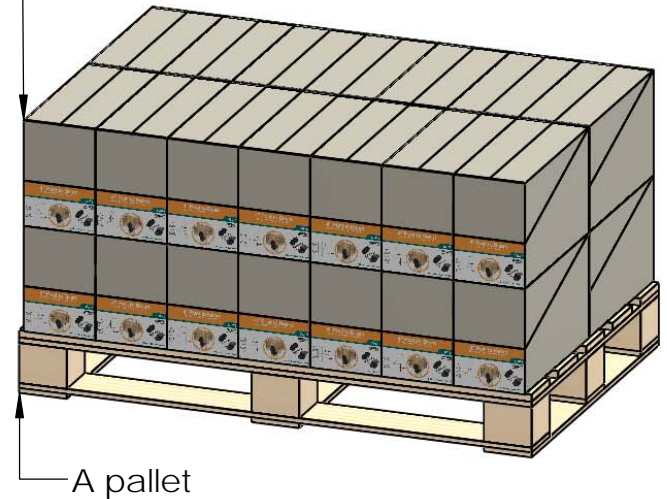

Total number of cases: 28
Total number of pieces:
28x6=168 pieces on pallet