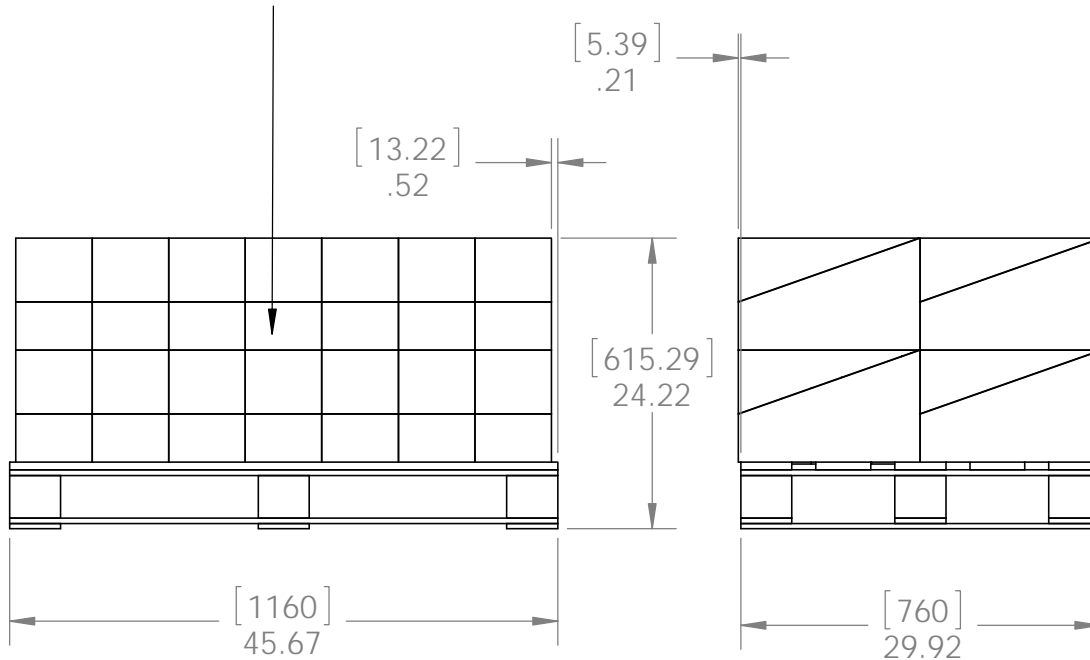

Weight: 16.5 LBS
 Scale: 1:3
 Last updated: 7/15/2015

56675

Item #: **56675** | **P2B-LS-4**

4" POST TO BEAM LAREDO SUNSET

PALLET 168 pcs

SKU#: **56875**

Weight: **216** lbs.

LOT# _____ Priority# _____ **OWT** **OZCO**