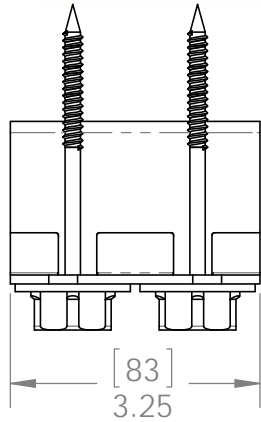

OZCO BUILDING PRODUCTS

Product & Packaging Specs

4" Post to Beam Laredo Sunset (P2B-LS-4)

Item #: 56675

ITEM NO.	QTY.	PART NUMBER	DESCRIPTION
1	2	56627	OWT Timber Screw 3-3/4"
2	1	56675-12	Plate, 4" Post to Beam Laredo Sunset (P2B-LS-4)
3	1	56675-11	Ledge, 4" Post to Beam Laredo Sunset (P2B-LS-4)
4	4	56621	1 1/2" Hex Cap Nut
5	2	56625	OWT Timber Screw 1-3/4"

1.45 MIN
2.00 MAX

kit includes 2 assemblies

Weight: 1.26 LBS
Scale: 1:2.5
Last updated: 7/15/2015

56675

Product & Packaging Specs

4" Post to Beam Laredo Sunset (P2B-LS-4)

Item #: 56675

Weight: 1.26 LBS
Scale: 1:1.5
Last updated: 7/15/2015

56675

OZCO BUILDING PRODUCTS

Product & Packaging Specs

4" Post to Beam

Item #: Typical Installation & Basic Assembly

Weight: LBS
Scale: 1:6
Last updated: 7/15/2015

56675

V1.00 - Installation Instructions effective May 1, 2015 and reflects information that available as of April 10, 2014. This information is updated periodically and should not be relied upon after May 1, 2015. Please visit www.OZCOBP.com to get current information

Material: Corrugated Paper
 Finish: See Artwork
 Weight: 0.04 LBS
 Scale: 1:3
 Last updated: 7/15/2015

56675

ITEM NO.	QTY.	PART NUMBER	DESCRIPTION
1	2	56675-11	Ledge, 4" Post to Beam Laredo Sunset (P2B-LS-4)
2	2	56675-12	Plate, 4" Post to Beam Laredo Sunset (P2B-LS-4)
3	1	Box, 56675	Box, 56675
4	1	Insert, 56675	Insert, 56675
5	1	Box, 56675 Inner	Box, 56675 Inner
6	8	56621	1 1/2" Hex Cap Nut
7	4	56625	OWT Timber Screw 1-3/4"
8	4	56627	OWT Timber Screw 3-3/4"