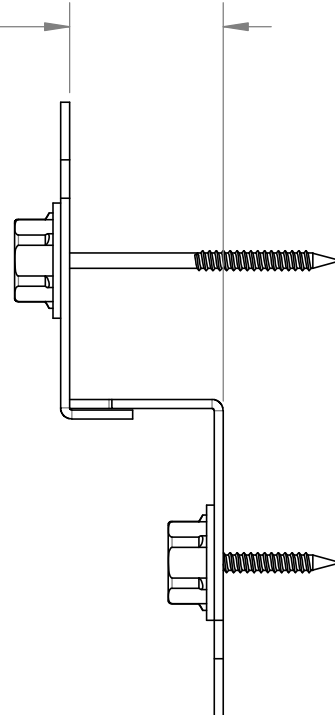

OZCO BUILDING PRODUCTS

Product & Packaging Specs

4" Post to Beam Laredo Sunset (P2B-LS-4)

Item #: 56675

ITEM NO.	QTY.	PART NUMBER	DESCRIPTION
1	2	56627	OWT Timber Screw 3-3/4"
2	1	56675-12	Plate, 4" Post to Beam Laredo Sunset (P2B-LS-4)
3	1	56675-11	Ledge, 4" Post to Beam Laredo Sunset (P2B-LS-4)
4	4	56621	1 1/2" Hex Cap Nut
5	2	56625	OWT Timber Screw 1-3/4"

1.45 MIN
2.00 MAX

kit includes 2 assemblies

Weight: 1.26 LBS
Scale: 1:2.5
Last updated: 7/15/2015

56675

Product & Packaging Specs

4" Post to Beam Laredo Sunset (P2B-LS-4)

Item #: 56675

Weight: 1.26 LBS
Scale: 1:1.5
Last updated: 7/15/2015

56675

OZCO BUILDING PRODUCTS

Product & Packaging Specs

4" Post to Beam

Item #: Typical Installation & Basic Assembly

Weight: LBS
Scale: 1:6
Last updated: 7/15/2015

56675

V1.00 - Installation Instructions effective May 1, 2015 and reflects information that available as of April 10, 2014. This information is updated periodically and should not be relied upon after May 1, 2015. Please visit www.OZCOBP.com to get current information

Material: Corrugated Paper
 Finish: See Artwork
 Weight: 0.04 LBS
 Scale: 1:3
 Last updated: 7/15/2015

56675

ITEM NO.	QTY.	PART NUMBER	DESCRIPTION
1	2	56675-11	Ledge, 4" Post to Beam Laredo Sunset (P2B-LS-4)
2	2	56675-12	Plate, 4" Post to Beam Laredo Sunset (P2B-LS-4)
3	1	Box, 56675	Box, 56675
4	1	Insert, 56675	Insert, 56675
5	1	Box, 56675 Inner	Box, 56675 Inner
6	8	56621	1 1/2" Hex Cap Nut
7	4	56625	OWT Timber Screw 1-3/4"
8	4	56627	OWT Timber Screw 3-3/4"