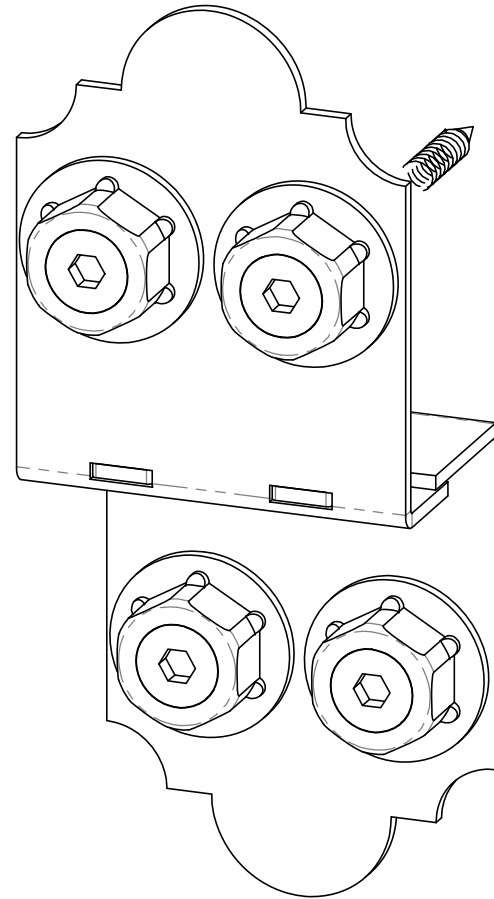

OZCO BUILDING PRODUCTS

Product & Packaging Specs

4" Post to Beam Laredo Sunset (P2B-LS-4)

Item #: 56675

ITEM NO.	QTY.	PART NUMBER	DESCRIPTION
1	2	56627	OWT Timber Screw 3-3/4"
2	1	56675-12	Plate, 4" Post to Beam Laredo Sunset (P2B-LS-4)
3	1	56675-11	Ledge, 4" Post to Beam Laredo Sunset (P2B-LS-4)
4	4	56621	1 1/2" Hex Cap Nut
5	2	56625	OWT Timber Screw 1-3/4"

1.45 MIN
2.00 MAX

kit includes 2 assemblies

Weight: 1.26 LBS
Scale: 1:2.5
Last updated: 7/15/2015

56675

Product & Packaging Specs

4" Post to Beam Laredo Sunset (P2B-LS-4)

Item #: 56675

Weight: 1.26 LBS
Scale: 1:1.5
Last updated: 7/15/2015

56675

OZCO BUILDING PRODUCTS

Product & Packaging Specs

4" Post to Beam

Item #: Typical Installation & Basic Assembly

Weight: LBS
Scale: 1:6
Last updated: 7/15/2015

56675

V1.00 - Installation Instructions effective May 1, 2015 and reflects information that available as of April 10, 2014. This information is updated periodically and should not be relied upon after May 1, 2015. Please visit www.OZCOBP.com to get current information

Material: Corrugated Paper
 Finish: See Artwork
 Weight: 0.04 LBS
 Scale: 1:3
 Last updated: 7/15/2015

56675

ITEM NO.	QTY.	PART NUMBER	DESCRIPTION
1	2	56675-11	Ledge, 4" Post to Beam Laredo Sunset (P2B-LS-4)
2	2	56675-12	Plate, 4" Post to Beam Laredo Sunset (P2B-LS-4)
3	1	Box, 56675	Box, 56675
4	1	Insert, 56675	Insert, 56675
5	1	Box, 56675 Inner	Box, 56675 Inner
6	8	56621	1 1/2" Hex Cap Nut
7	4	56625	OWT Timber Screw 1-3/4"
8	4	56627	OWT Timber Screw 3-3/4"