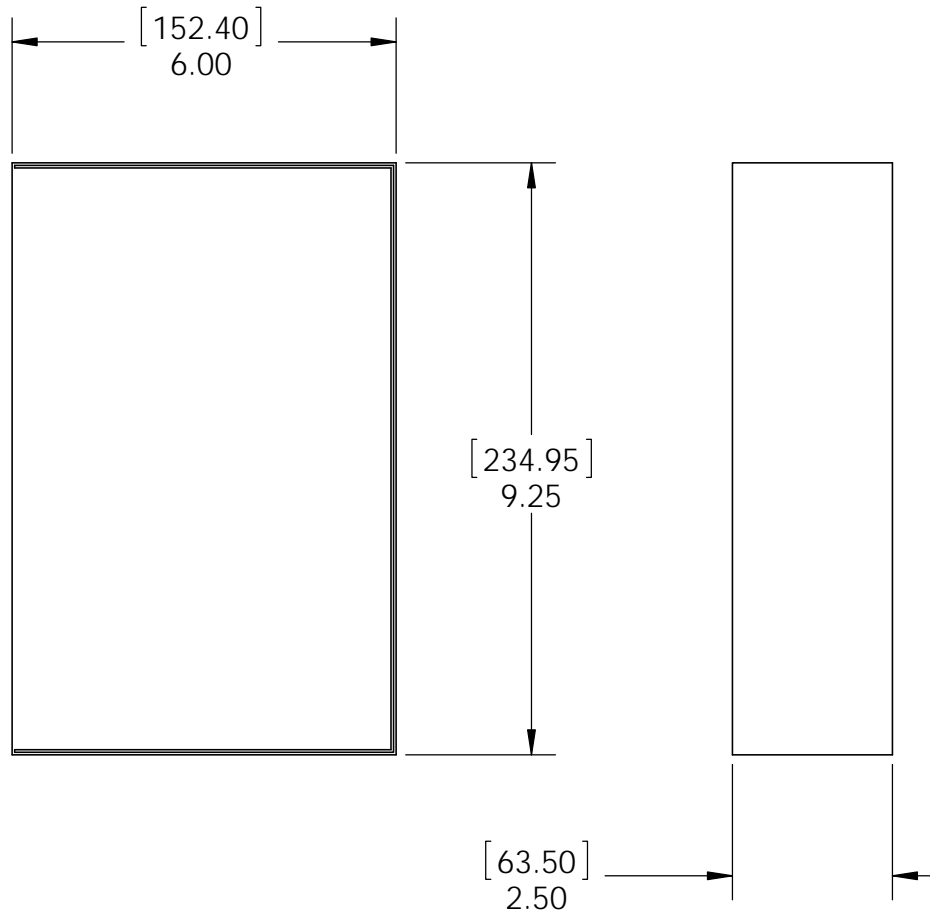

OZCO BUILDING PRODUCTS

Product & Packaging Specs

4" Post to Beam Laredo Sunset (P2B-LS-4)

Item #: 56675

ITEM NO.	QTY.	PART NUMBER	DESCRIPTION
1	2	56627	OWT Timber Screw 3-3/4"
2	1	56675-12	Plate, 4" Post to Beam Laredo Sunset (P2B-LS-4)
3	1	56675-11	Ledge, 4" Post to Beam Laredo Sunset (P2B-LS-4)
4	4	56621	1 1/2" Hex Cap Nut
5	2	56625	OWT Timber Screw 1-3/4"

1.45 MIN
2.00 MAX

kit includes 2 assemblies

Weight: 1.26 LBS
Scale: 1:2.5
Last updated: 7/15/2015

56675

Product & Packaging Specs

4" Post to Beam Laredo Sunset (P2B-LS-4)

Item #: 56675

Weight: 1.26 LBS
Scale: 1:1.5
Last updated: 7/15/2015

56675

OZCO BUILDING PRODUCTS

Product & Packaging Specs

4" Post to Beam

Item #: Typical Installation & Basic Assembly

Weight: LBS
Scale: 1:6
Last updated: 7/15/2015

56675

V1.00 - Installation Instructions effective May 1, 2015 and reflects information that available as of April 10, 2014. This information is updated periodically and should not be relied upon after May 1, 2015. Please visit www.OZCOBP.com to get current information

Material: Corrugated Paper
 Finish: See Artwork
 Weight: 0.04 LBS
 Scale: 1:3
 Last updated: 7/15/2015

56675

ITEM NO.	QTY.	PART NUMBER	DESCRIPTION
1	2	56675-11	Ledge, 4" Post to Beam Laredo Sunset (P2B-LS-4)
2	2	56675-12	Plate, 4" Post to Beam Laredo Sunset (P2B-LS-4)
3	1	Box, 56675	Box, 56675
4	1	Insert, 56675	Insert, 56675
5	1	Box, 56675 Inner	Box, 56675 Inner
6	8	56621	1 1/2" Hex Cap Nut
7	4	56625	OWT Timber Screw 1-3/4"
8	4	56627	OWT Timber Screw 3-3/4"