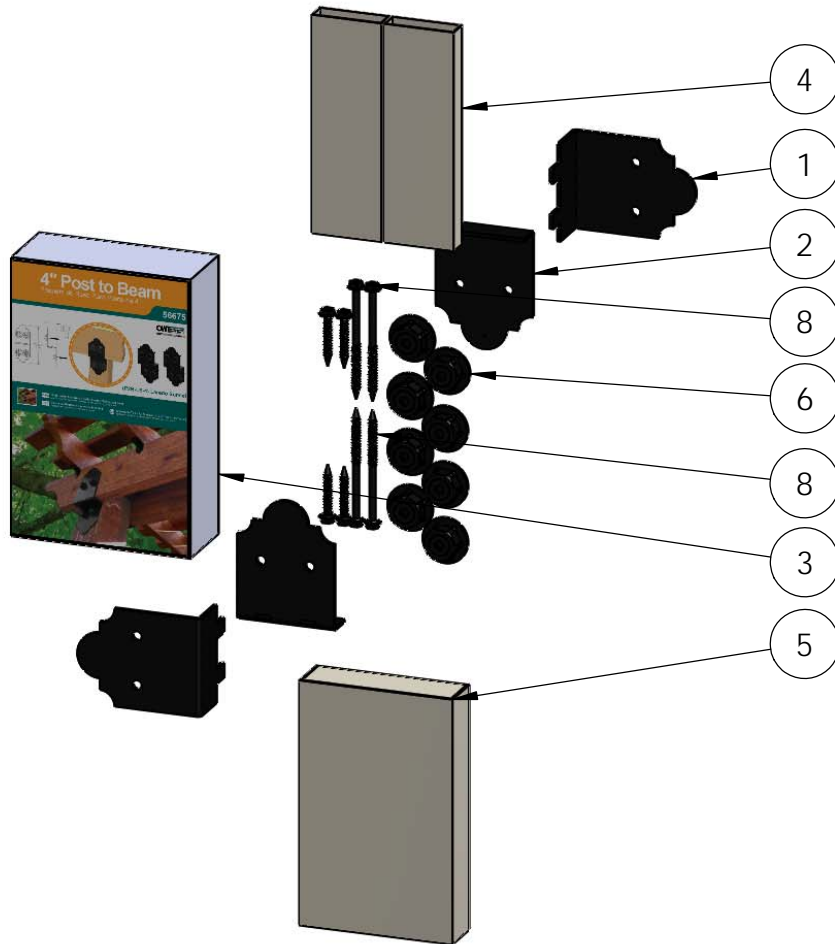

OZCO BUILDING PRODUCTS

Product & Packaging Specs

4" Post to Beam Laredo Sunset (P2B-LS-4)

Item #: 56675

ITEM NO.	QTY.	PART NUMBER	DESCRIPTION
1	2	56627	OWT Timber Screw 3-3/4"
2	1	56675-12	Plate, 4" Post to Beam Laredo Sunset (P2B-LS-4)
3	1	56675-11	Ledge, 4" Post to Beam Laredo Sunset (P2B-LS-4)
4	4	56621	1 1/2" Hex Cap Nut
5	2	56625	OWT Timber Screw 1-3/4"

1.45 MIN
2.00 MAX

kit includes 2 assemblies

Weight: 1.26 LBS
Scale: 1:2.5
Last updated: 7/15/2015

56675

Product & Packaging Specs

4" Post to Beam Laredo Sunset (P2B-LS-4)

Item #: 56675

Weight: 1.26 LBS
Scale: 1:1.5
Last updated: 7/15/2015

56675

OZCO BUILDING PRODUCTS

Product & Packaging Specs

4" Post to Beam

Item #: Typical Installation & Basic Assembly

Weight: LBS
Scale: 1:6
Last updated: 7/15/2015

56675

V1.00 - Installation Instructions effective May 1, 2015 and reflects information that available as of April 10, 2014. This information is updated periodically and should not be relied upon after May 1, 2015. Please visit www.OZCOBP.com to get current information

Material: Corrugated Paper
 Finish: See Artwork
 Weight: 0.04 LBS
 Scale: 1:3
 Last updated: 7/15/2015

56675

ITEM NO.	QTY.	PART NUMBER	DESCRIPTION
1	2	56675-11	Ledge, 4" Post to Beam Laredo Sunset (P2B-LS-4)
2	2	56675-12	Plate, 4" Post to Beam Laredo Sunset (P2B-LS-4)
3	1	Box, 56675	Box, 56675
4	1	Insert, 56675	Insert, 56675
5	1	Box, 56675 Inner	Box, 56675 Inner
6	8	56621	1 1/2" Hex Cap Nut
7	4	56625	OWT Timber Screw 1-3/4"
8	4	56627	OWT Timber Screw 3-3/4"