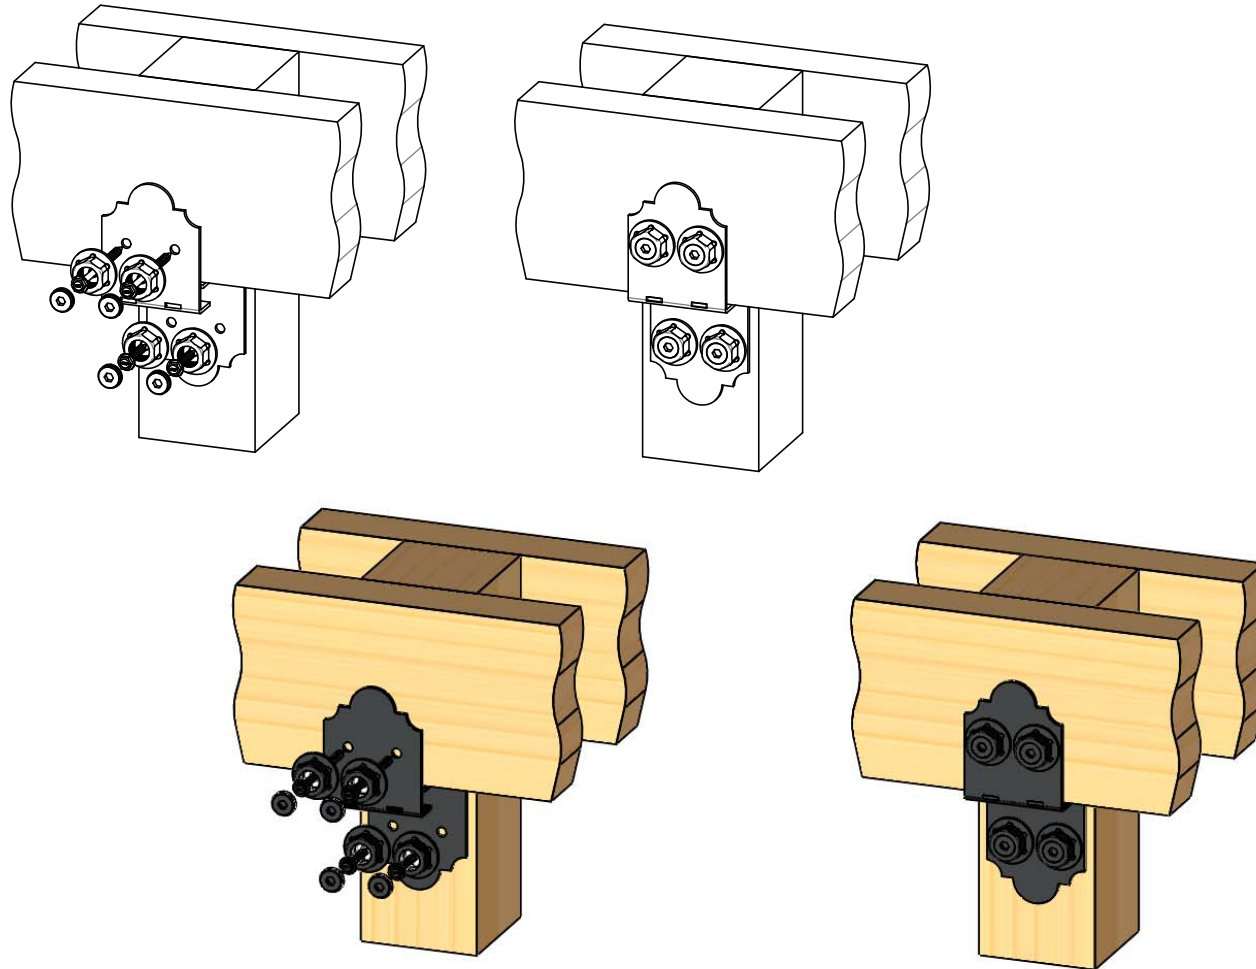

OZCO BUILDING PRODUCTS

Product & Packaging Specs

4" Post to Beam Laredo Sunset (P2B-LS-4)

Item #: 56675

ITEM NO.	QTY.	PART NUMBER	DESCRIPTION
1	2	56627	OWT Timber Screw 3-3/4"
2	1	56675-12	Plate, 4" Post to Beam Laredo Sunset (P2B-LS-4)
3	1	56675-11	Ledge, 4" Post to Beam Laredo Sunset (P2B-LS-4)
4	4	56621	1 1/2" Hex Cap Nut
5	2	56625	OWT Timber Screw 1-3/4"

1.45 MIN
2.00 MAX

kit includes 2 assemblies

Weight: 1.26 LBS
Scale: 1:2.5
Last updated: 7/15/2015

56675

Product & Packaging Specs

4" Post to Beam Laredo Sunset (P2B-LS-4)

Item #: 56675

Weight: 1.26 LBS
Scale: 1:1.5
Last updated: 7/15/2015

56675

OZCO BUILDING PRODUCTS

Product & Packaging Specs

4" Post to Beam

Item #: Typical Installation & Basic Assembly

Weight: LBS
Scale: 1:6
Last updated: 7/15/2015

56675

V1.00 - Installation Instructions effective May 1, 2015 and reflects information that available as of April 10, 2014. This information is updated periodically and should not be relied upon after May 1, 2015. Please visit www.OZCOBP.com to get current information

Material: Corrugated Paper
 Finish: See Artwork
 Weight: 0.04 LBS
 Scale: 1:3
 Last updated: 7/15/2015

56675

ITEM NO.	QTY.	PART NUMBER	DESCRIPTION
1	2	56675-11	Ledge, 4" Post to Beam Laredo Sunset (P2B-LS-4)
2	2	56675-12	Plate, 4" Post to Beam Laredo Sunset (P2B-LS-4)
3	1	Box, 56675	Box, 56675
4	1	Insert, 56675	Insert, 56675
5	1	Box, 56675 Inner	Box, 56675 Inner
6	8	56621	1 1/2" Hex Cap Nut
7	4	56625	OWT Timber Screw 1-3/4"
8	4	56627	OWT Timber Screw 3-3/4"