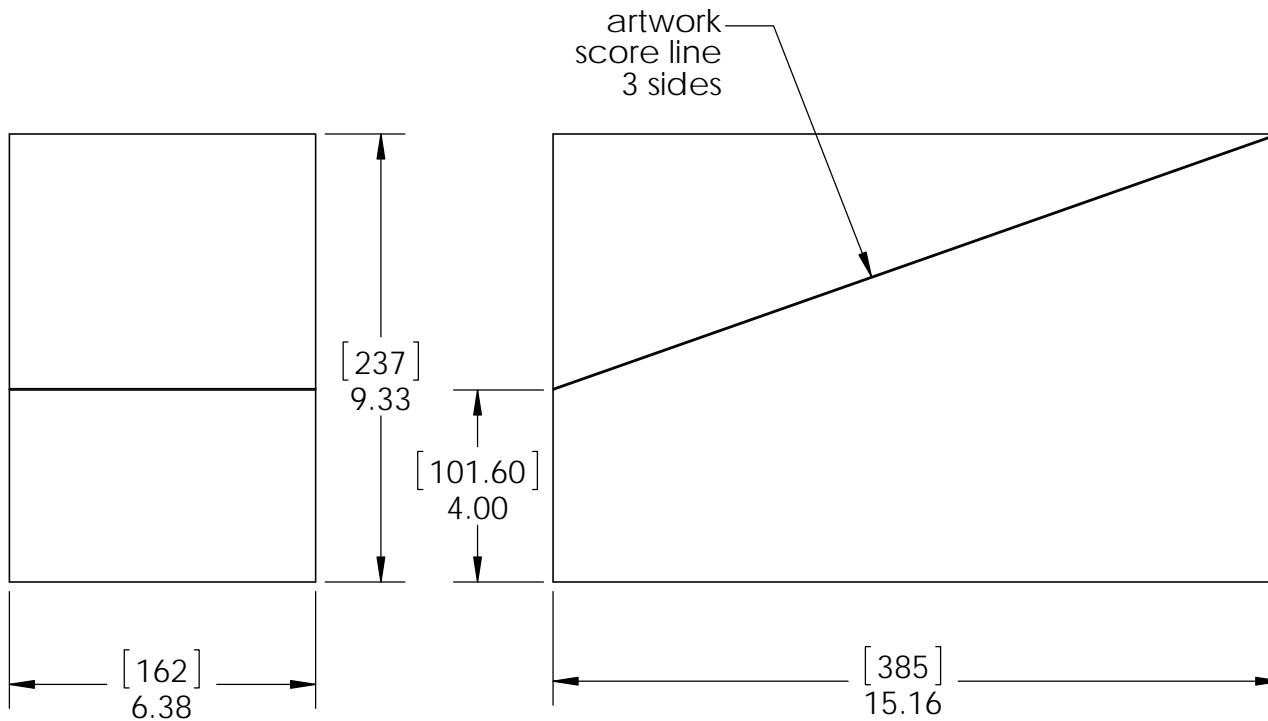

Material: Corrugated Paper
Finish: See Artwork
Weight: 0.26 LBS
Scale: 1:4
Last updated: 7/15/2015

56675