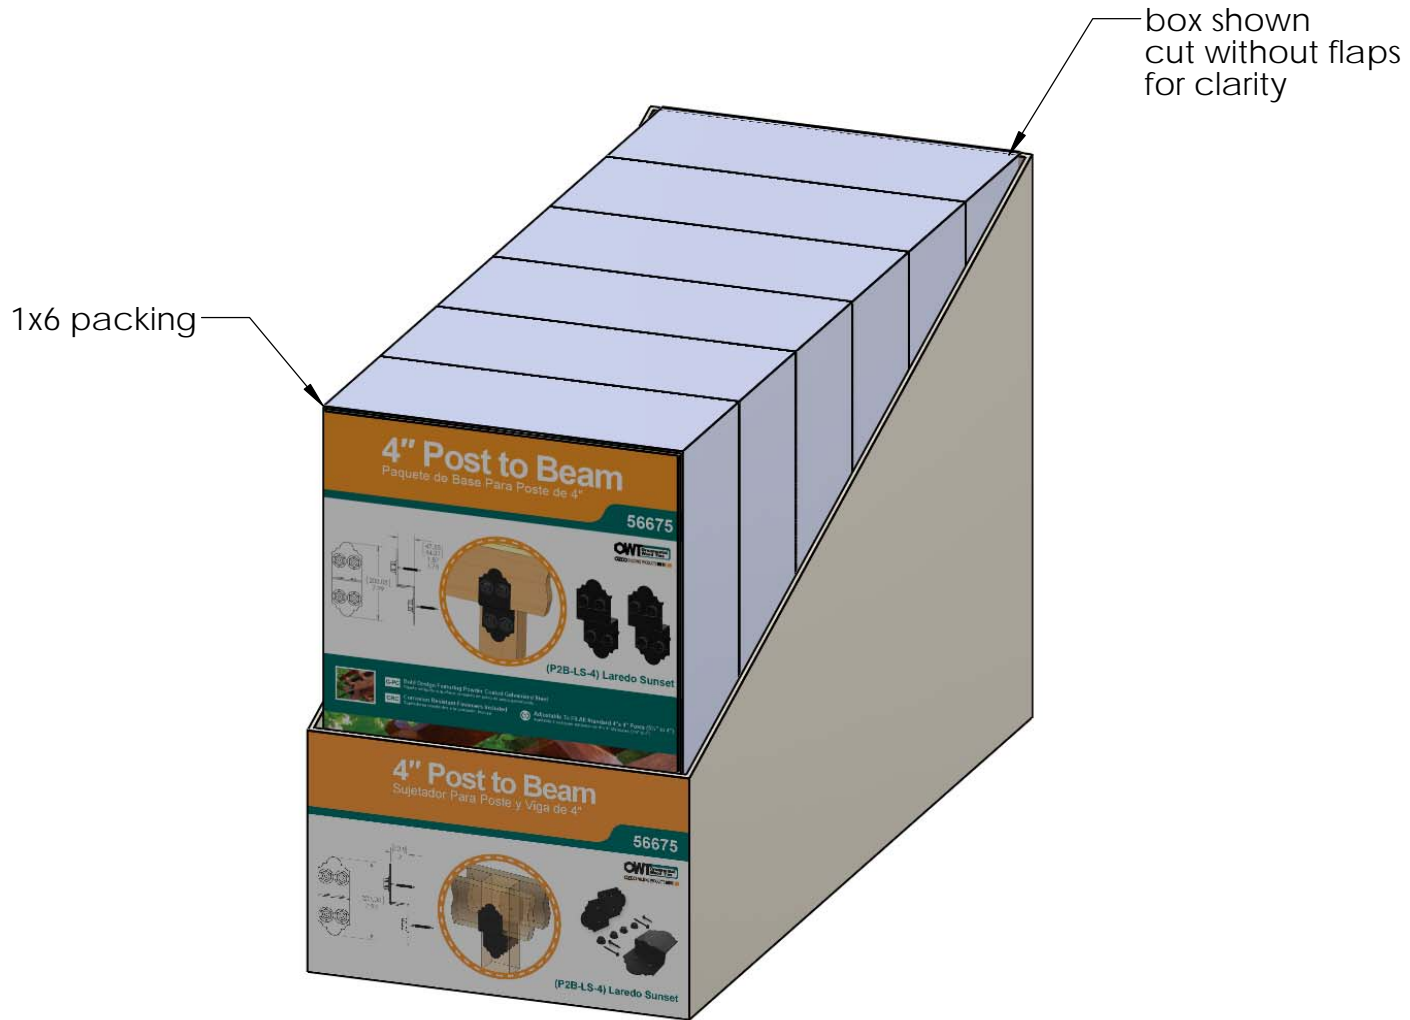

56675

OZCO BUILDING PRODUCTS

Product & Packaging Specs

4" Post to Beam

Item #: Typical Installation & Basic Assembly

Weight: LBS
Scale: 1:6
Last updated: 7/15/2015

56675

V1.00 - Installation Instructions effective May 1, 2015 and reflects information that available as of April 10, 2014. This information is updated periodically and should not be relied upon after May 1, 2015. Please visit www.OZCOBP.com to get current information

Material: Corrugated Paper
 Finish: See Artwork
 Weight: 0.04 LBS
 Scale: 1:3
 Last updated: 7/15/2015

56675

ITEM NO.	QTY.	PART NUMBER	DESCRIPTION
1	2	56675-11	Ledge, 4" Post to Beam Laredo Sunset (P2B-LS-4)
2	2	56675-12	Plate, 4" Post to Beam Laredo Sunset (P2B-LS-4)
3	1	Box, 56675	Box, 56675
4	1	Insert, 56675	Insert, 56675
5	1	Box, 56675 Inner	Box, 56675 Inner
6	8	56621	1 1/2" Hex Cap Nut
7	4	56625	OWT Timber Screw 1-3/4"
8	4	56627	OWT Timber Screw 3-3/4"

Weight: 2.60 LBS
 Scale: 1:6
 Last updated: 7/15/2015

Material: Corrugated Paper
 Finish: See Artwork
 Weight: 0.26 LBS
 Scale: 1:4
 Last updated: 7/15/2015

56675

Product & Packaging Specs

56675 Packing

Item #: Case packing

Weight: 16.5 LBS
 Scale: 1:3
 Last updated: 7/15/2015

56675

Item #: **56675** | **P2B-LS-4**

4" POST TO BEAM LAREDO SUNSET

PALLET 168 pcs

SKU#: **56875**

Weight: **216** lbs.

LOT# _____ Priority# _____ **OWT** **OZCO**