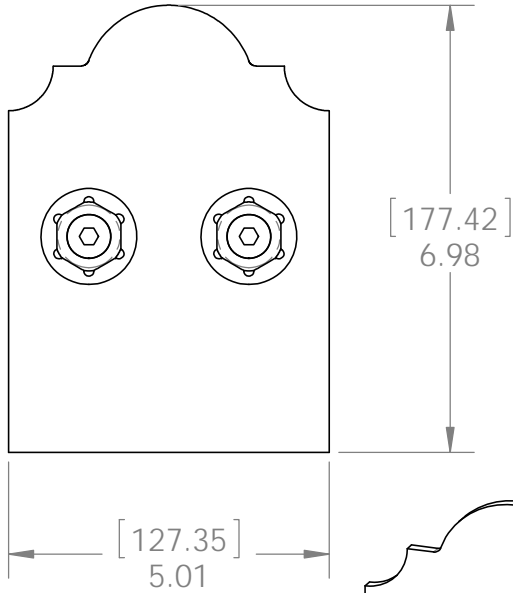

Installation Instructions, Faux Post Base

56690 6x6
56691 8x8

Typical Installation

56690
kit contains 4 assemblies

56691
kit contains 4 assemblies

Overview

Suggested Tools
(others may be required)

Typical Installation & Basic Assembly