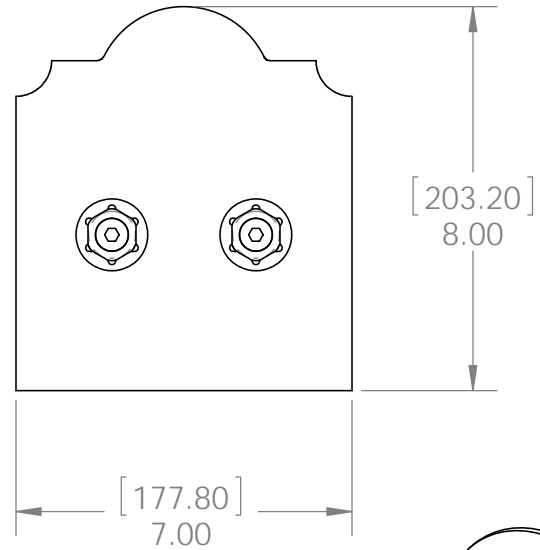

Installation Instructions, Faux Post Base

56690 6x6
56691 8x8

Typical Installation

56690
kit contains 4 assemblies

56691
kit contains 4 assemblies

Overview

Suggested Tools
(others may be required)

Typical Installation & Basic Assembly