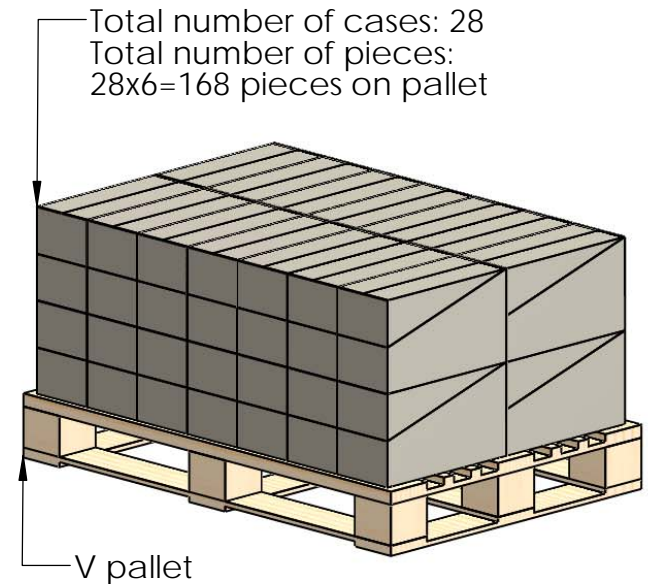

56690-10

Product & Packaging Specs

56690 Packing

Item #: Case packing

Weight: 46 LBS
Scale: 1:2
Last updated: 7/15/2015

56690-10

OZCO BUILDING PRODUCTS

Product & Packaging Specs

56690 Packing

Item #: Pallet packing

Item #: **56690** | **6x6-FPB-LS**

6X6 Faux Post Base
Laredo Sunset

PALLET **168 pcs**

SKU#: **56890**

Weight: **1309lbs**

LOT# _____ Priority# _____