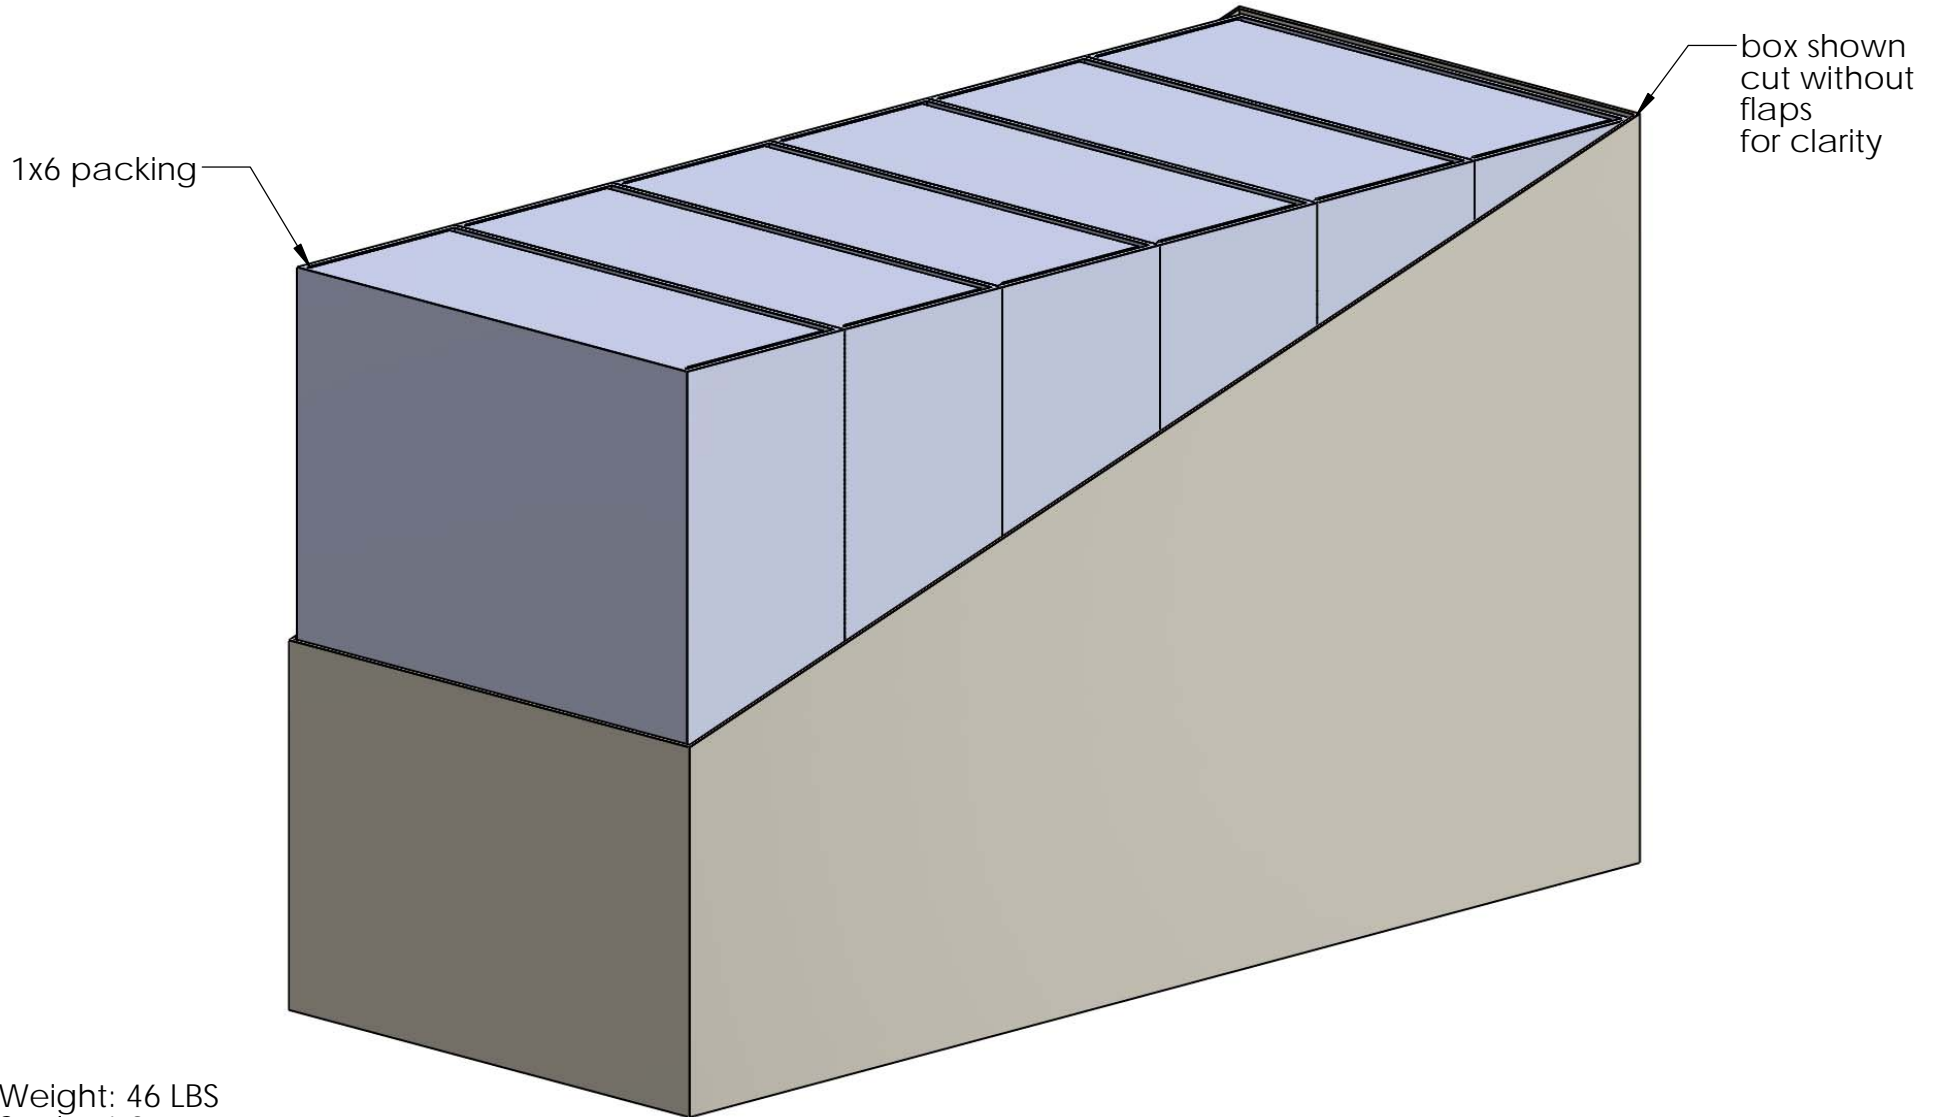

Product & Packaging Specs

56690 Packing

Item #: Case packing

Weight: 46 LBS
Scale: 1:2
Last updated: 7/15/2015

56690-10