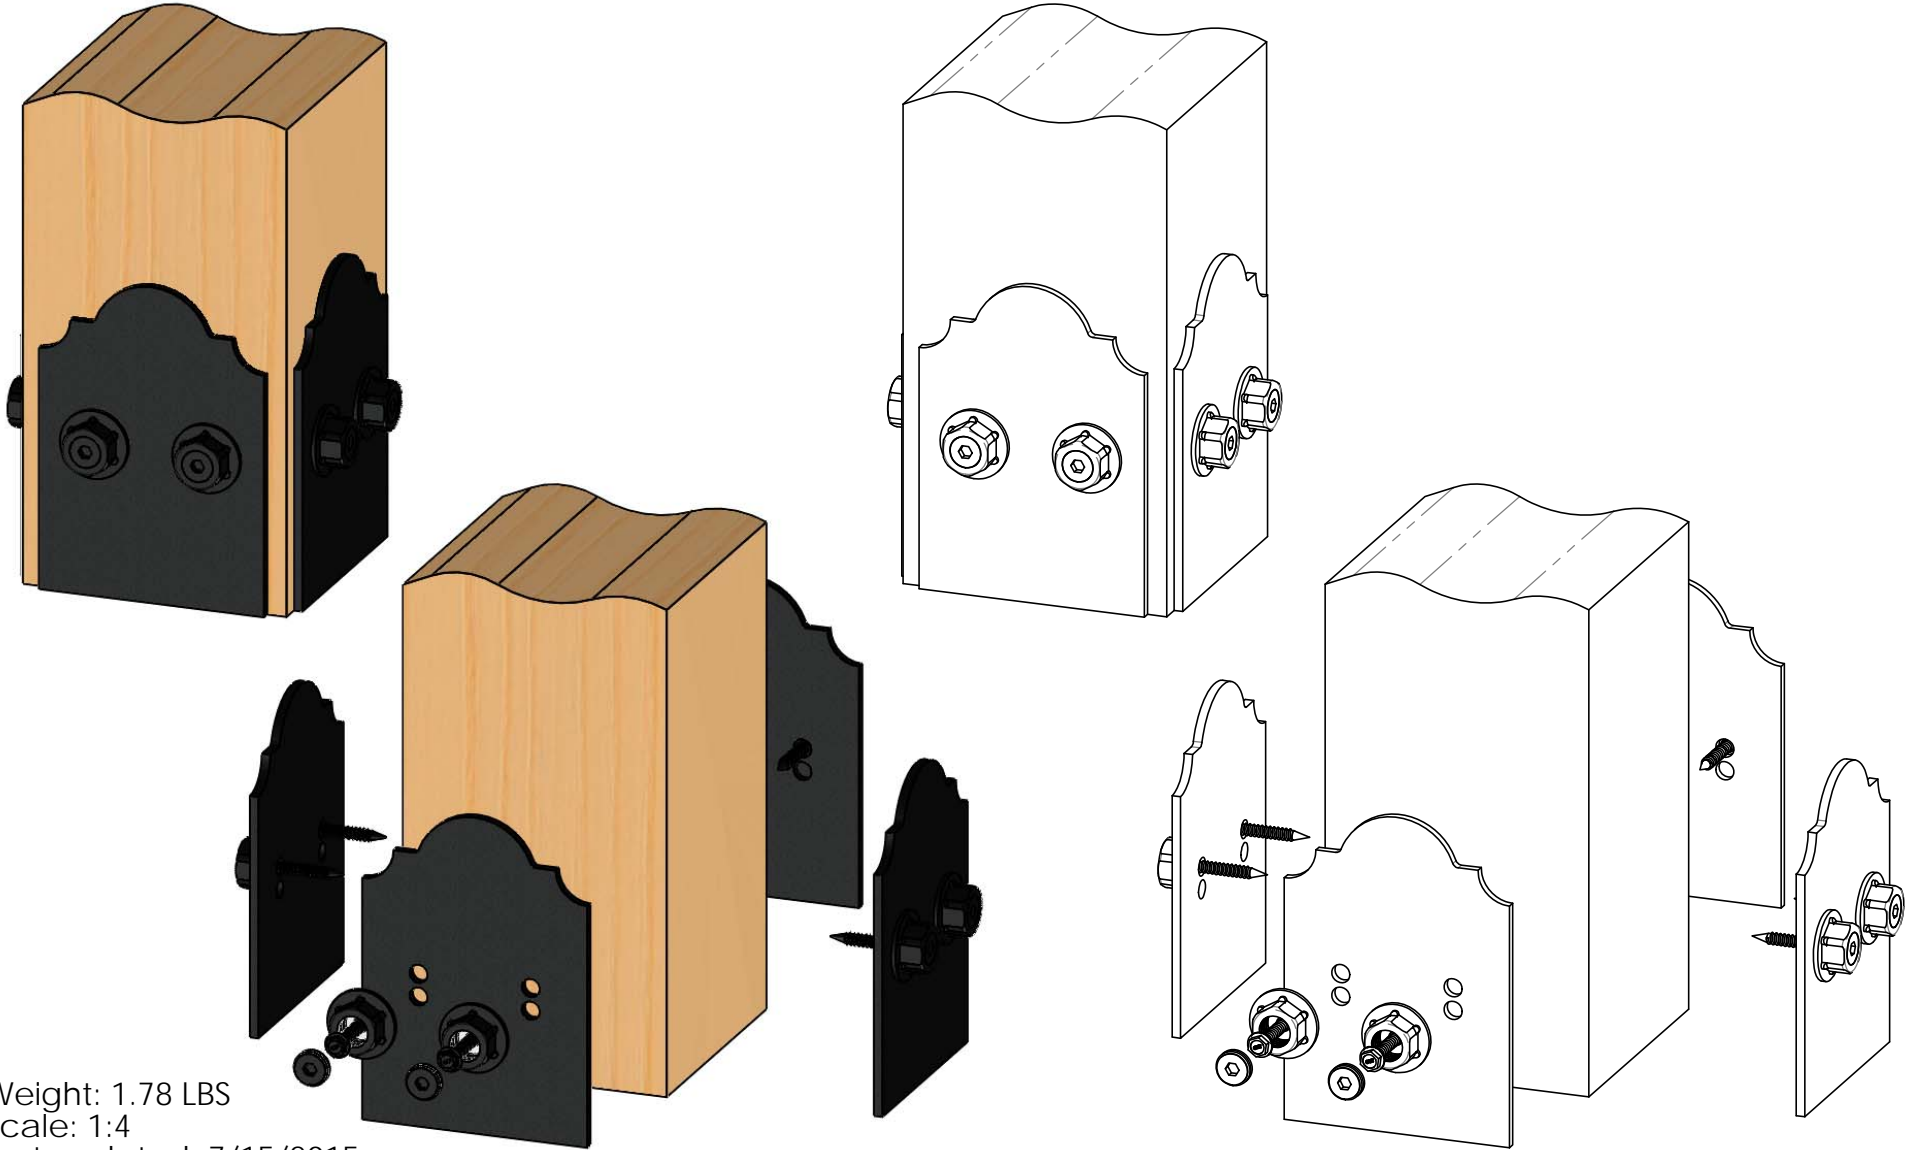

Product & Packaging Specs

6x6 Faux Post Base

Item #: 56690

ITEM NO.	QTY.	PART NUMBER	DESCRIPTION
1	1	56690-15	Plate, 6x6 Faux Post Base
2	2	56621	1 1/2" Hex Cap Nut
3	2	56625	OWT Timber Screw 1-3/4"

kit contains 4 assemblies

Weight: 1.78 LBS each
 Scale: 1:3
 Last updated: 7/15/2015

Product & Packaging Specs

6x6 Faux Post Base

Item #: 56690

Weight: 1.78 LBS
Scale: 1:2
Last updated: 7/15/2015

56690-10

OZCO BUILDING PRODUCTS

Product & Packaging Specs

6x6 Faux Post Base

Item #: Typical Installation & Basic Assembly

Weight: 1.78 LBS
Scale: 1:4
Last updated: 7/15/2015

56690-10

V1.00 - Installation Instructions effective May 1, 2015 and reflects information that available as of April 10, 2014. This information is updated periodically and should not be relied upon after May 1, 2015. Please visit www.OZCOBP.com to get current information

Product & Packaging Specs

Box, 6x6 Faux Post Base

Item #: Box, 56690

Material: Corrugated Paper
 Finish: See artwork
 Weight: 0.07 LBS
 Scale: 1:2
 Last updated: 7/15/2015

56690-10

Product & Packaging Specs