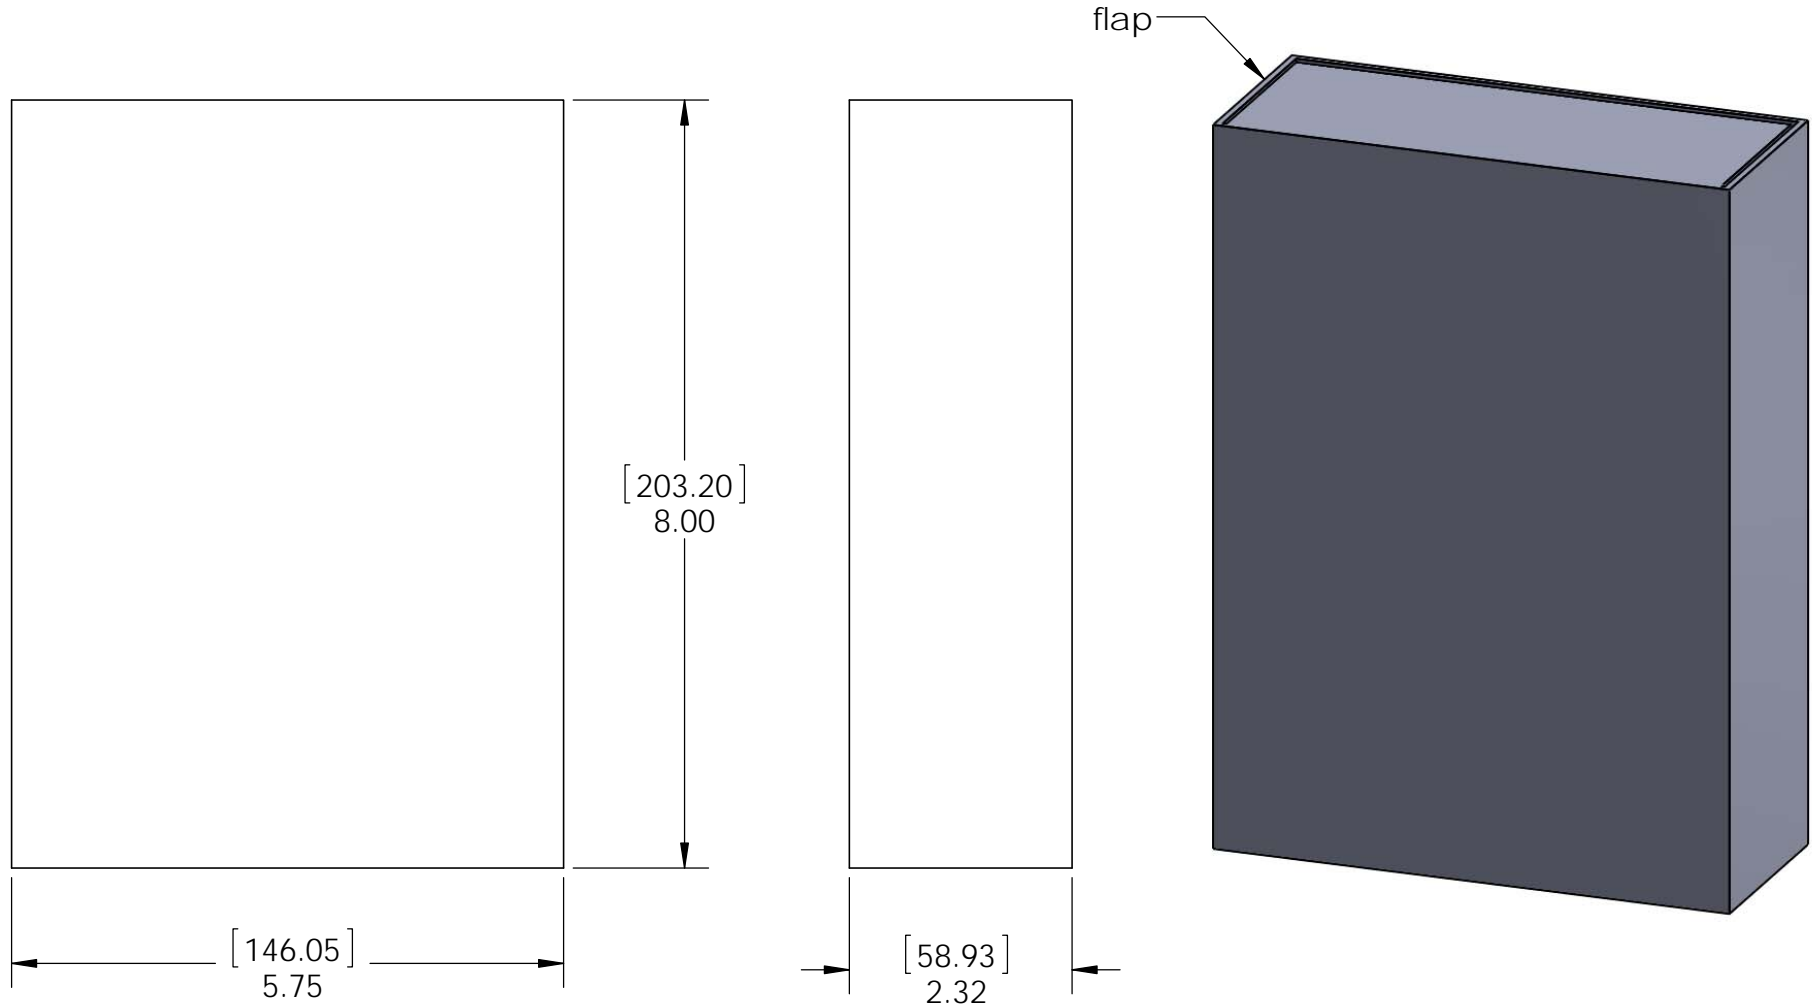

Product & Packaging Specs

6x6 Faux Post Base

Item #: 56690

ITEM NO.	QTY.	PART NUMBER	DESCRIPTION
1	1	56690-15	Plate, 6x6 Faux Post Base
2	2	56621	1 1/2" Hex Cap Nut
3	2	56625	OWT Timber Screw 1-3/4"

kit contains 4 assemblies

Weight: 1.78 LBS each
 Scale: 1:3
 Last updated: 7/15/2015

Product & Packaging Specs

6x6 Faux Post Base

Item #: 56690

Weight: 1.78 LBS
Scale: 1:2
Last updated: 7/15/2015

56690-10

OZCO BUILDING PRODUCTS

Product & Packaging Specs

6x6 Faux Post Base

Item #: Typical Installation & Basic Assembly

Weight: 1.78 LBS
Scale: 1:4
Last updated: 7/15/2015

56690-10

V1.00 - Installation Instructions effective May 1, 2015 and reflects information that available as of April 10, 2014. This information is updated periodically and should not be relied upon after May 1, 2015. Please visit www.OZCOBP.com to get current information

Product & Packaging Specs

Box, 6x6 Faux Post Base

Item #: Box, 56690

Material: Corrugated Paper
 Finish: See artwork
 Weight: 0.07 LBS
 Scale: 1:2
 Last updated: 7/15/2015

56690-10

Product & Packaging Specs