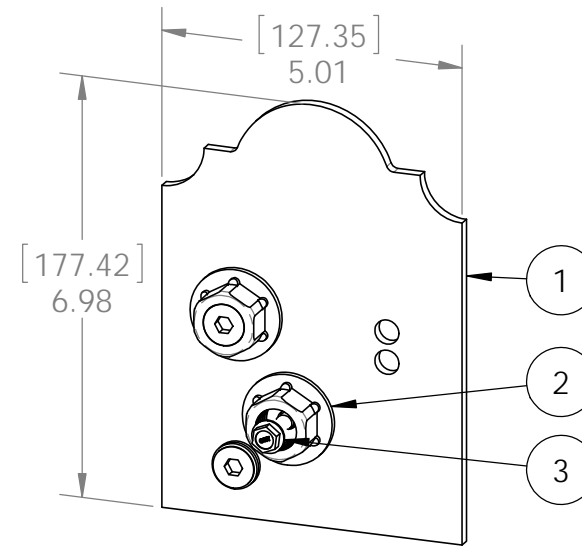

Product & Packaging Specs

6x6 Faux Post Base

Item #: 56690

ITEM NO.	QTY.	PART NUMBER	DESCRIPTION
1	1	56690-15	Plate, 6x6 Faux Post Base
2	2	56621	1 1/2" Hex Cap Nut
3	2	56625	OWT Timber Screw 1-3/4"

kit contains 4 assemblies

Weight: 1.78 LBS each
 Scale: 1:3
 Last updated: 7/15/2015

Product & Packaging Specs

6x6 Faux Post Base

Item #: 56690

Weight: 1.78 LBS
Scale: 1:2
Last updated: 7/15/2015

56690-10

OZCO BUILDING PRODUCTS

Product & Packaging Specs

6x6 Faux Post Base

Item #: Typical Installation & Basic Assembly

Weight: 1.78 LBS
Scale: 1:4
Last updated: 7/15/2015

56690-10

V1.00 - Installation Instructions effective May 1, 2015 and reflects information that available as of April 10, 2014. This information is updated periodically and should not be relied upon after May 1, 2015. Please visit www.OZCOBP.com to get current information

Product & Packaging Specs

Box, 6x6 Faux Post Base

Item #: Box, 56690

Material: Corrugated Paper
 Finish: See artwork
 Weight: 0.07 LBS
 Scale: 1:2
 Last updated: 7/15/2015

56690-10

Product & Packaging Specs