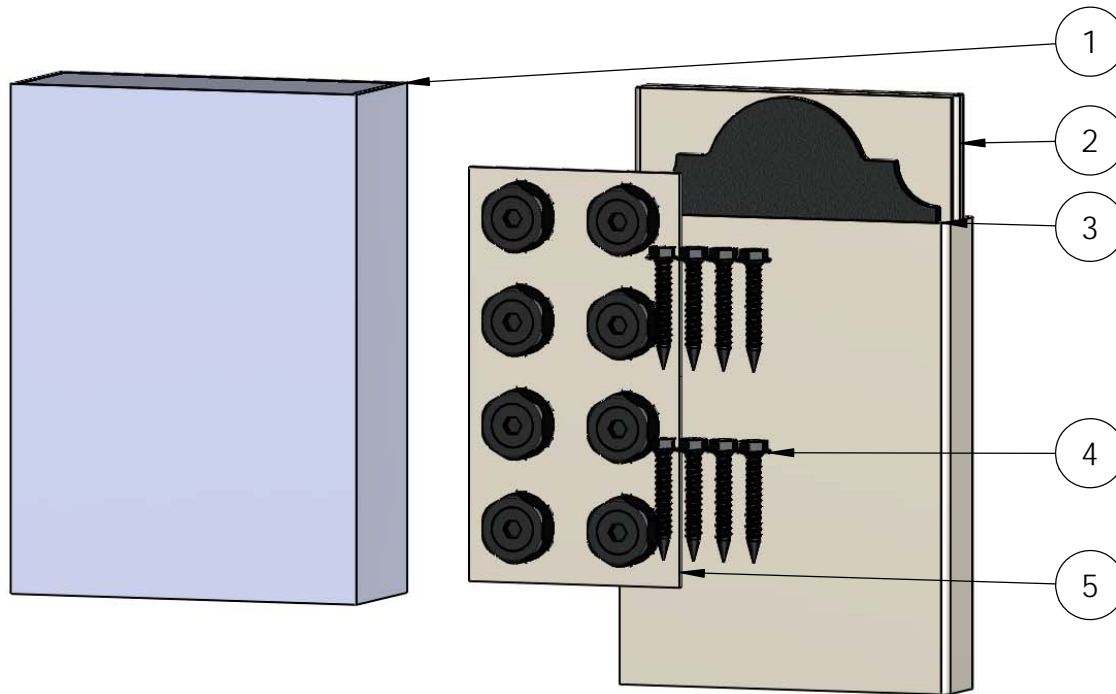

Product & Packaging Specs

56690 Packing

Item #: Box packing

ITEM NO.	Box packing/QTY.	PART NUMBER	DESCRIPTION
1	1	Box, 56690	Box, 6x6 Faux Post Base
2	1	Sleeve, 56690 Plate	Sleeve, 6x6 Faux Post Base
3	1	Box, 56690 Plate Sleeve	Sleeve, 6x6 Faux Post Plate
4	1	56690-10	6x6 Faux Post Base
5	1	Insert, 56690 HCN	Insert, 56690 HCN
6	1	Bag, 4x6 packing	Bag, 4x6 Packing

item 6 utilized for screws (not shown)

add foam or other equivalent spacer inside box to consume space and secure product

Weight: 7.31 LBS
Scale: 1:3
Last updated: 7/15/2015