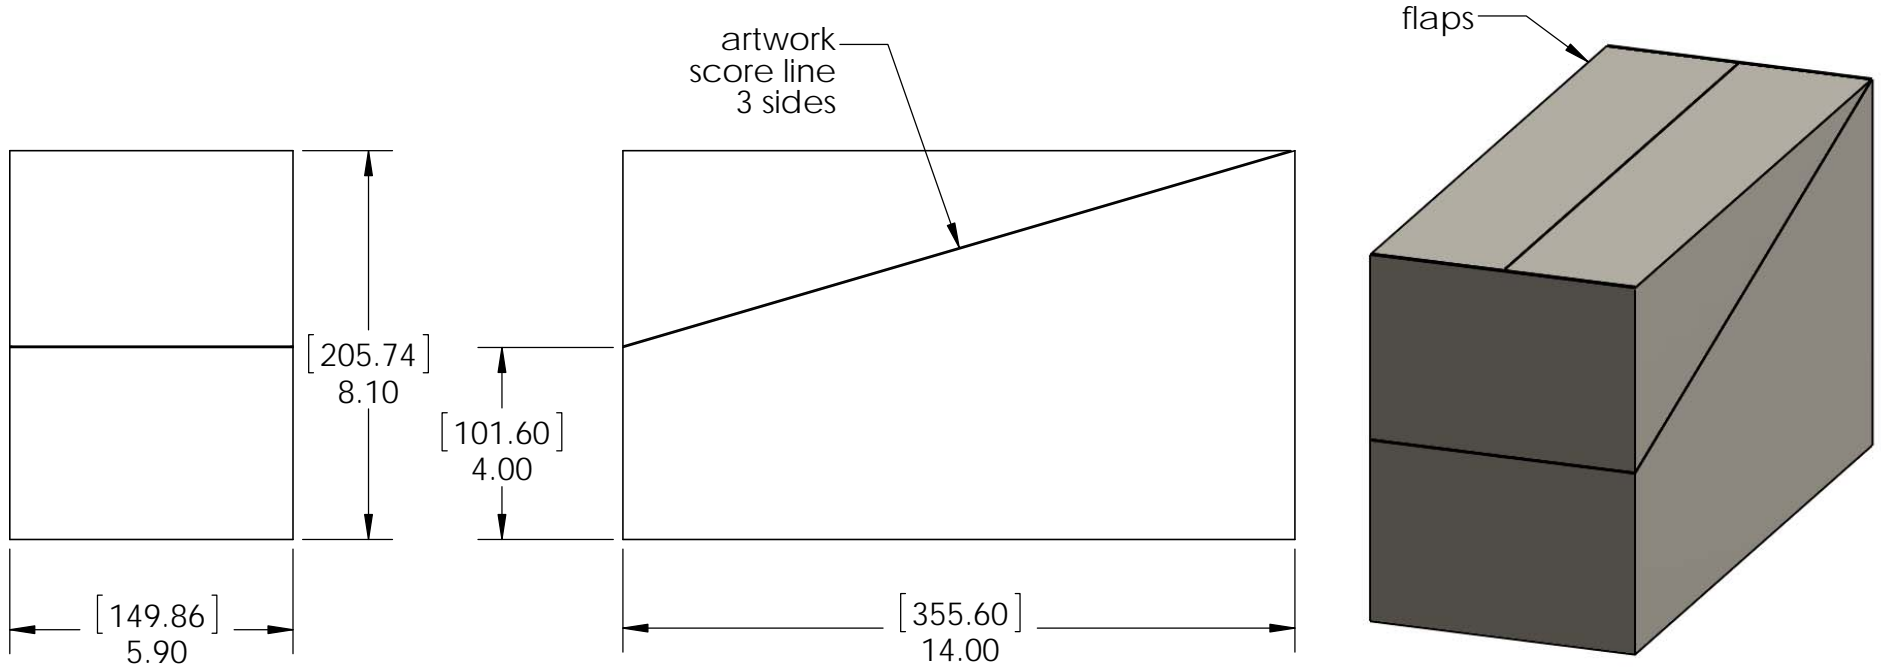

Material: Corrugated Paper
Finish: See artwork
Weight: 0.13 LBS
Scale: 1:4
Last updated: 7/15/2015

56690-10