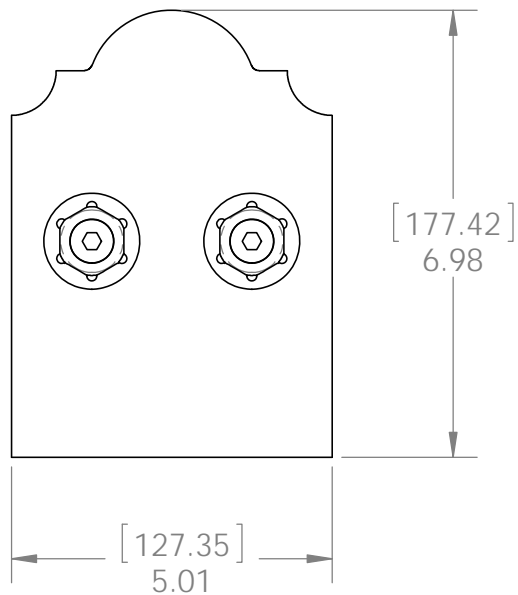

Product & Packaging Specs

6x6 Faux Post Base

Item #: 56690

ITEM NO.	QTY.	PART NUMBER	DESCRIPTION
1	1	56690-15	Plate, 6x6 Faux Post Base
2	2	56621	1 1/2" Hex Cap Nut
3	2	56625	OWT Timber Screw 1-3/4"

kit contains 4 assemblies

Weight: 1.78 LBS each
 Scale: 1:3
 Last updated: 7/15/2015

Product & Packaging Specs

6x6 Faux Post Base

Item #: 56690

Weight: 1.78 LBS
Scale: 1:2
Last updated: 7/15/2015

56690-10

OZCO BUILDING PRODUCTS

Product & Packaging Specs

6x6 Faux Post Base

Item #: Typical Installation & Basic Assembly

Weight: 1.78 LBS
Scale: 1:4
Last updated: 7/15/2015

56690-10

V1.00 - Installation Instructions effective May 1, 2015 and reflects information that available as of April 10, 2014. This information is updated periodically and should not be relied upon after May 1, 2015. Please visit www.OZCOBP.com to get current information

Product & Packaging Specs

Box, 6x6 Faux Post Base

Item #: Box, 56690

Material: Corrugated Paper
 Finish: See artwork
 Weight: 0.07 LBS
 Scale: 1:2
 Last updated: 7/15/2015

56690-10

Product & Packaging Specs