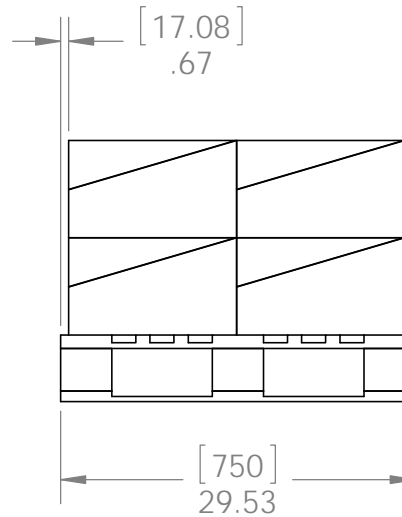

additional pallet packing instructions
plywood on top layer
strap to pallet
clear wrap around boxes

Weight: 1309 LBS
Scale: 1:16
Last updated: 7/15/2015

56690-10