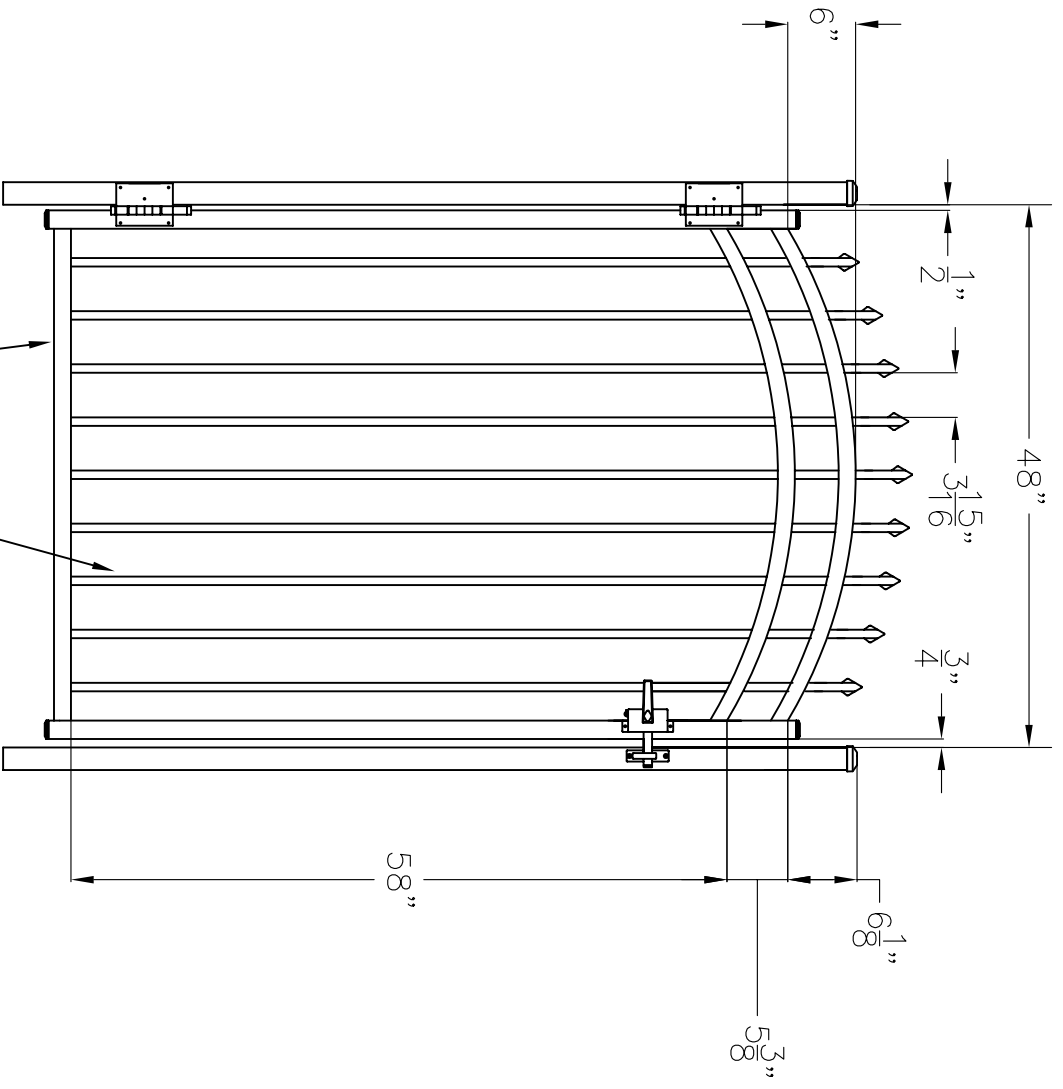

1-1/2" X 1-1/2" STRINGER

3/4" SQUARE PICKET

Jerith
 Manufacturing Co., Inc.
 Philadelphia, PA 19154
 (800)344-2242

POOL ACCENT GATE
STYLE BUCKINGHAM
72" HIGH X 48" WIDE

BUCK72U48

Copyright 2004
 No part of this drawing
 may be reproduced
 without permission of
 Jerith Manufacturing Co., Inc.

September 2004
 Drawing No.