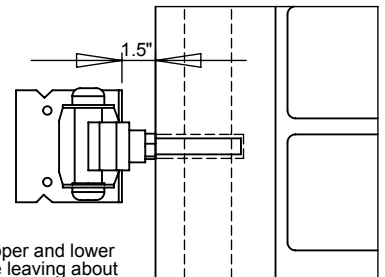

**Actual Gate Dimensions**

- Actual Gate Dimensions: 67.5"H X 70.75"W
- Gate Weight 87lbs.
- Tolerances are  $\pm .25"$

<p><b>Model #:GT72X72 E</b></p>	<p>This drawing may not be altered or reproduced without the permission of SimTek<sup>®</sup> Fence</p>		 <p><b>EcoStone</b> www.ecostonefence.com</p>
<p><b>Date: January 3, 2011</b></p>	<p>Scale: not to scale</p>	<p>REV: GF</p>	
<p><b>Sheet 1 of 1</b></p>	<p>U.S. Patents: 7,478,797 / 7,635,114 Foreign Patents Pending</p>		