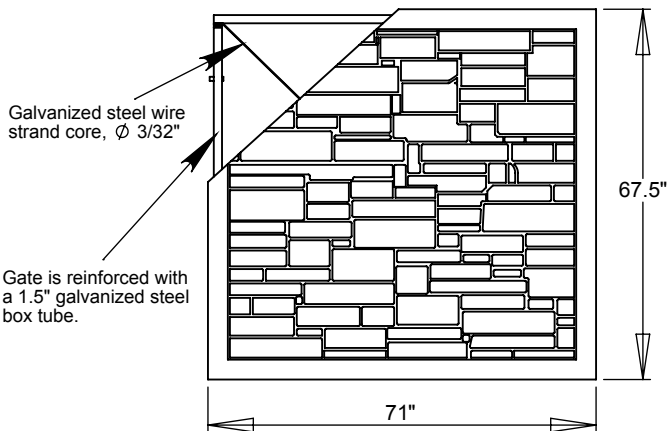

**Actual Gate Dimensions**

- Actual Gate Dimensions: 67.5"H X 70.75"W
- Gate Weight 87lbs.
- Tolerances are  $\pm .25"$

<p><b>Model #:GT72X72 E</b></p>	<p>This drawing may not be altered or reproduced without the permission of SimTek<sup>®</sup> Fence</p>		 <p><b>EcoStone</b> www.ecostonefence.com</p>
<p><b>Date: January 3, 2011</b></p>	<p>Scale: not to scale</p>	<p>REV: GF</p>	
<p><b>Sheet 1 of 1</b></p>	<p>U.S. Patents: 7,478,797 / 7,635,114 Foreign Patents Pending</p>		