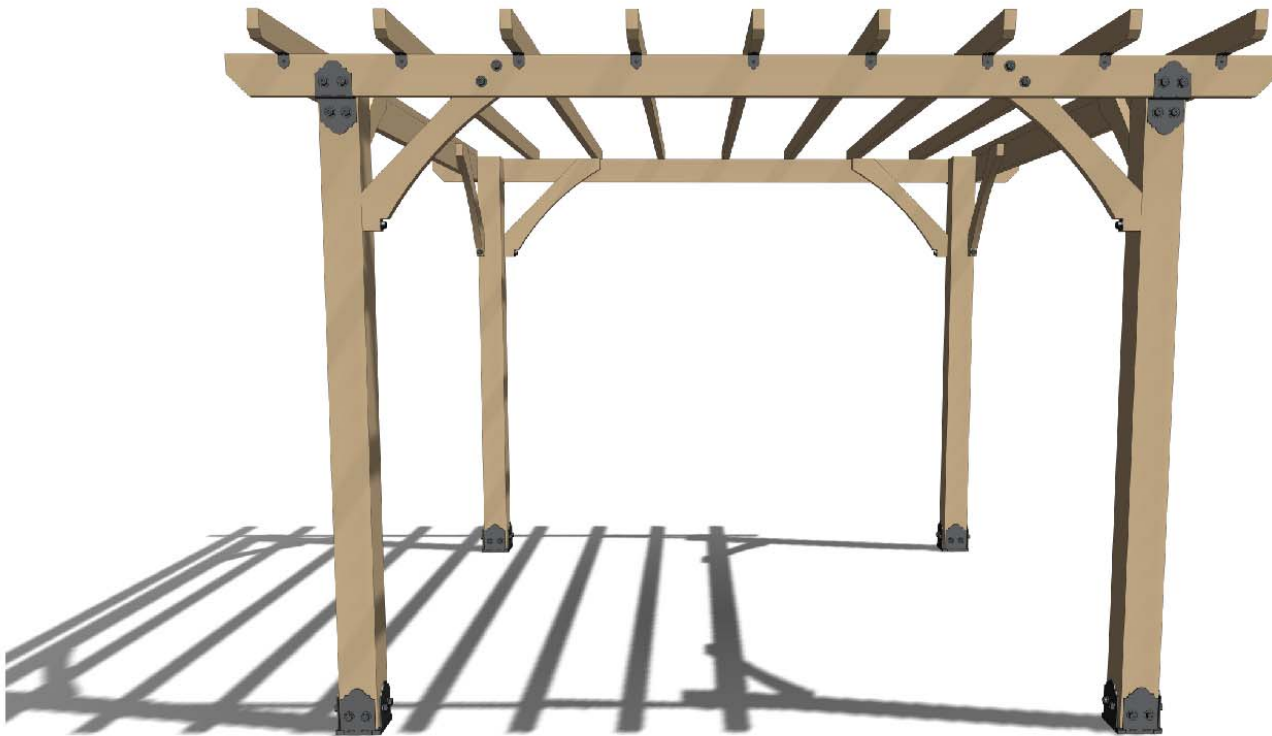

DESIGN

PURCHASE

CONSTRUCT

ENJOY

OZCO Project #311 - 12x12 Pergola Patio Shade Structure A

this project is the foundation
of project #312 & #313
see OZCO website for
further information

OZCO BUILDING PRODUCTS

OZCO Project #311 - 12x12 Pergola Patio Shade Structure A

ITEM NO.	OZCO Project #311 - 12x12 Pergola Patio Shade Structure A/QTY.	PART NUMBER	DESCRIPTION
1	4	6x6 Post	8 feet
2	2	2x6 Board	2x6x144.00
3	2	2x6 Board	2x6x120.00
4	8	2x6 Board	2x6x36.00
5	4	56635-10	6" Post to Beam
6	9	2x4 Board	2x4x144.00
7	4	56608	Assembly, 6x6 Post Base
8	1	56628	Screw, OWT 5-3/4" (145mm) Timber with HCN
9	2	56617	2" Standard Rafter Clip
10	1	56626	Screw, OWT 2-3/4" (70mm) Timber with HCN

OZCO Project #311 - 12x12 Pergola Patio Shade Structure A

56635
(2 pack)

56617
(10 pack)

56621
(10 pack)

56626
(25 pack)

56628
(25 pack)

cutlist

Project 311 12x12 Pergola Patio Shade Structure A

for convenience...
template on next page

3 knee brace

Project 311 12x12 Pergola Patio Shade Structure A

print 4x
make from 2x6

3 knee brace Template

(scale 1:4)

Project 311 12x12 Pergola Patio Shade Structure A