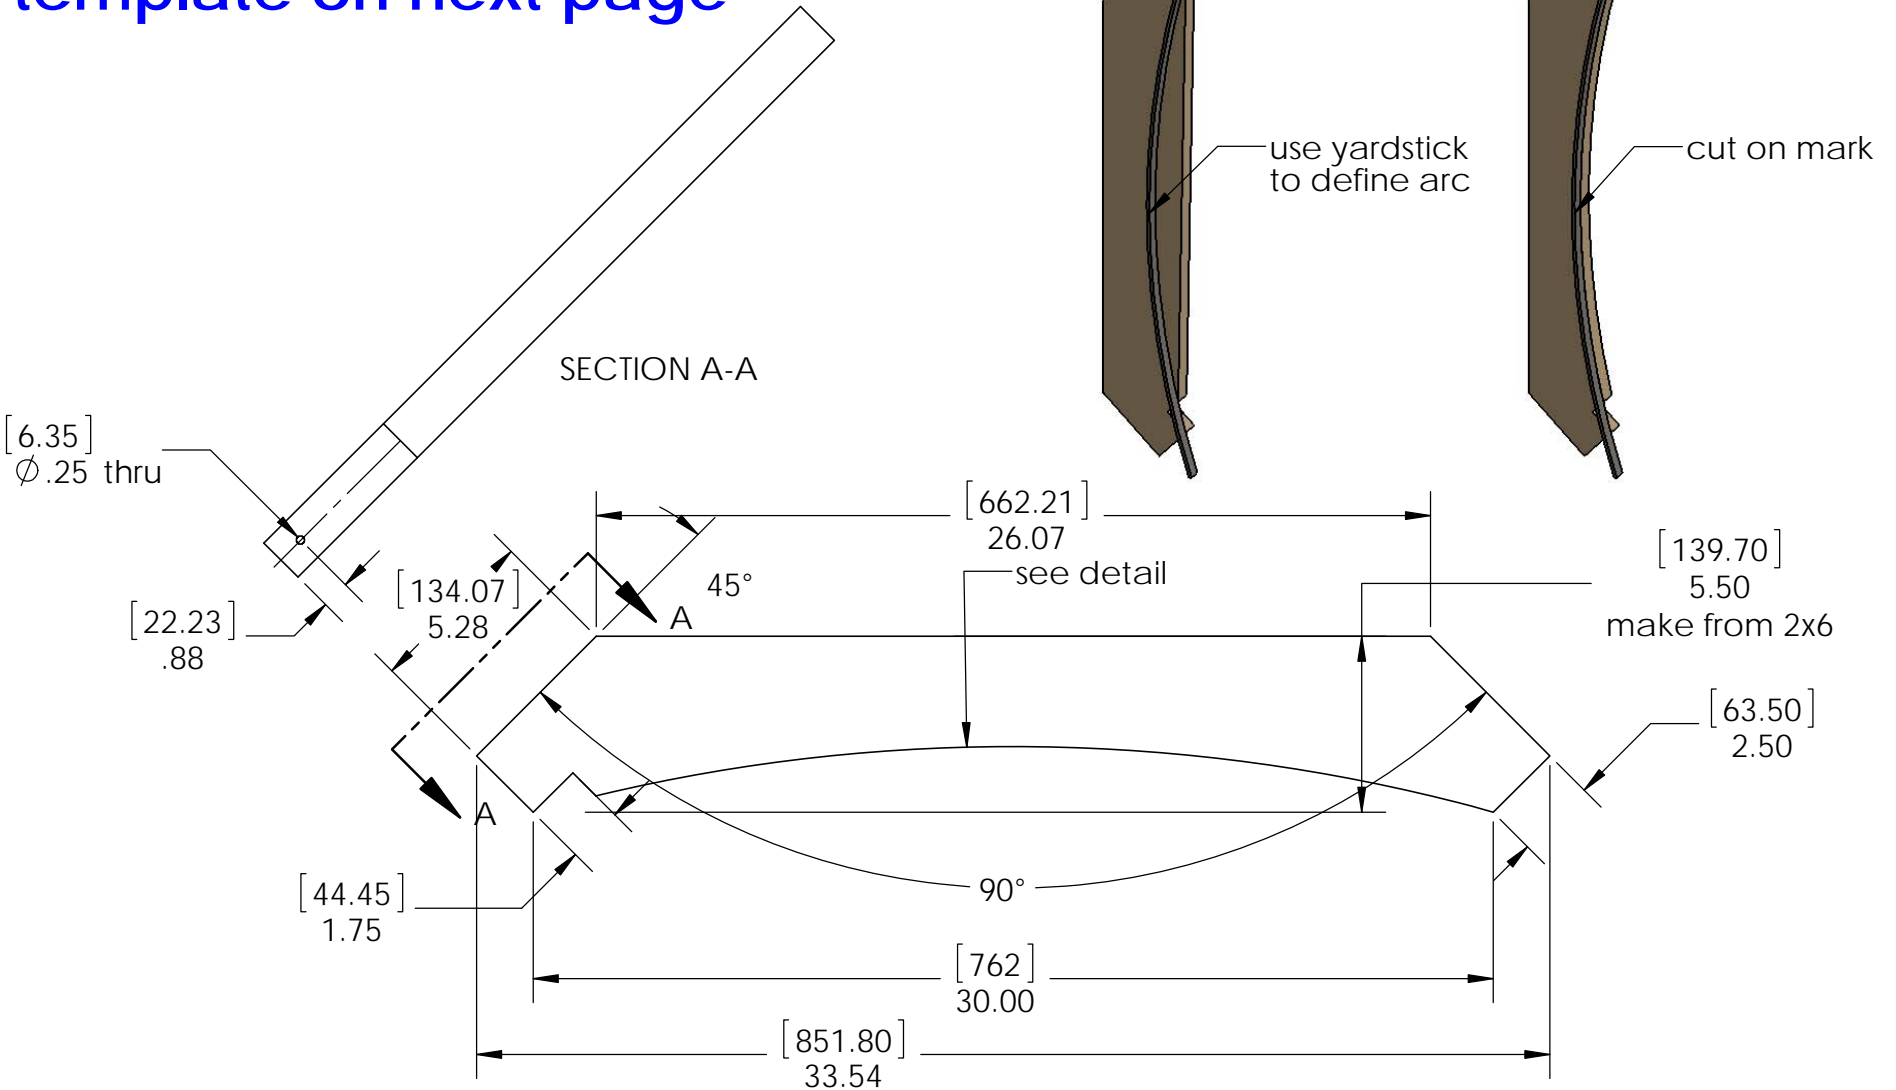

for convenience...
template on next page

3 knee brace

Project 311 12x12 Pergola Patio Shade Structure A