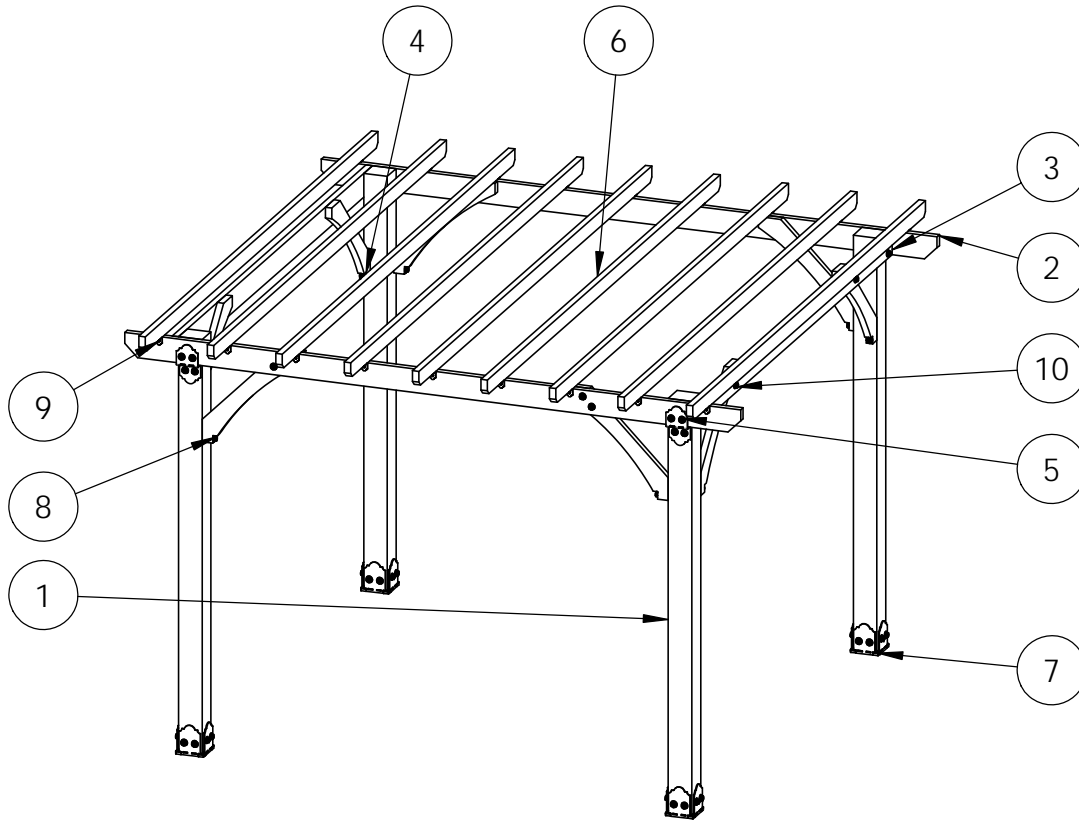

DESIGN

PURCHASE

CONSTRUCT

ENJOY

OZCO Project #311 - 12x12 Pergola Patio Shade Structure A

this project is the foundation
of project #312 & #313
see OZCO website for
further information

OZCO BUILDING PRODUCTS

OZCO Project #311 - 12x12 Pergola Patio Shade Structure A

ITEM NO.	OZCO Project #311 - 12x12 Pergola Patio Shade Structure A/QTY.	PART NUMBER	DESCRIPTION
1	4	6x6 Post	8 feet
2	2	2x6 Board	2x6x144.00
3	2	2x6 Board	2x6x120.00
4	8	2x6 Board	2x6x36.00
5	4	56635-10	6" Post to Beam
6	9	2x4 Board	2x4x144.00
7	4	56608	Assembly, 6x6 Post Base
8	1	56628	Screw, OWT 5-3/4" (145mm) Timber with HCN
9	2	56617	2" Standard Rafter Clip
10	1	56626	Screw, OWT 2-3/4" (70mm) Timber with HCN

OZCO Project #311 - 12x12 Pergola Patio Shade Structure A

56635
(2 pack)

56617
(10 pack)

56621
(10 pack)

56626
(25 pack)

56628
(25 pack)

cutlist

Project 311 12x12 Pergola Patio Shade Structure A