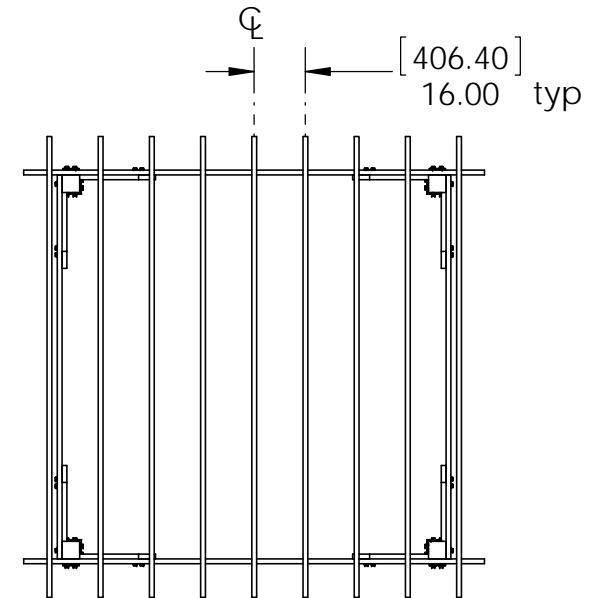

OZCO Project #311 - 12x12 Pergola Patio Shade Structure A

ITEM NO.	OZCO Project #311 - 12x12 Pergola Patio Shade Structure A/QTY.	PART NUMBER	DESCRIPTION
1	4	6x6 Post	8 feet
2	2	2x6 Board	2x6x144.00
3	2	2x6 Board	2x6x120.00
4	8	2x6 Board	2x6x36.00
5	4	56635-10	6" Post to Beam
6	9	2x4 Board	2x4x144.00
7	4	56608	Assembly, 6x6 Post Base
8	1	56628	Screw, OWT 5-3/4" (145mm) Timber with HCN
9	2	56617	2" Standard Rafter Clip
10	1	56626	Screw, OWT 2-3/4" (70mm) Timber with HCN

Suggested Tools

(others may be required)

Project 311 12x12 Pergola Patio Shade
Structure A

if site is not level,
see Ozco Site Leveling instruction

site

step 1

Project 311 12x12 Pergola Patio Shade Structure A

step 2

Project 311 12x12 Pergola Patio Shade Structure A

step 3

Project 311 12x12 Pergola Patio Shade Structure A

step 4

Project 311 12x12 Pergola Patio Shade Structure A

step 5

Project 311 12x12 Pergola Patio Shade Structure A