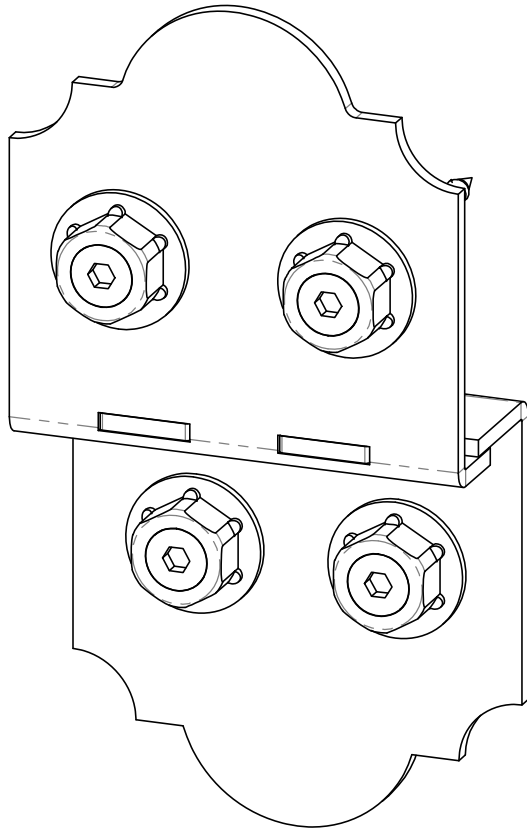

56635
(2 pack)