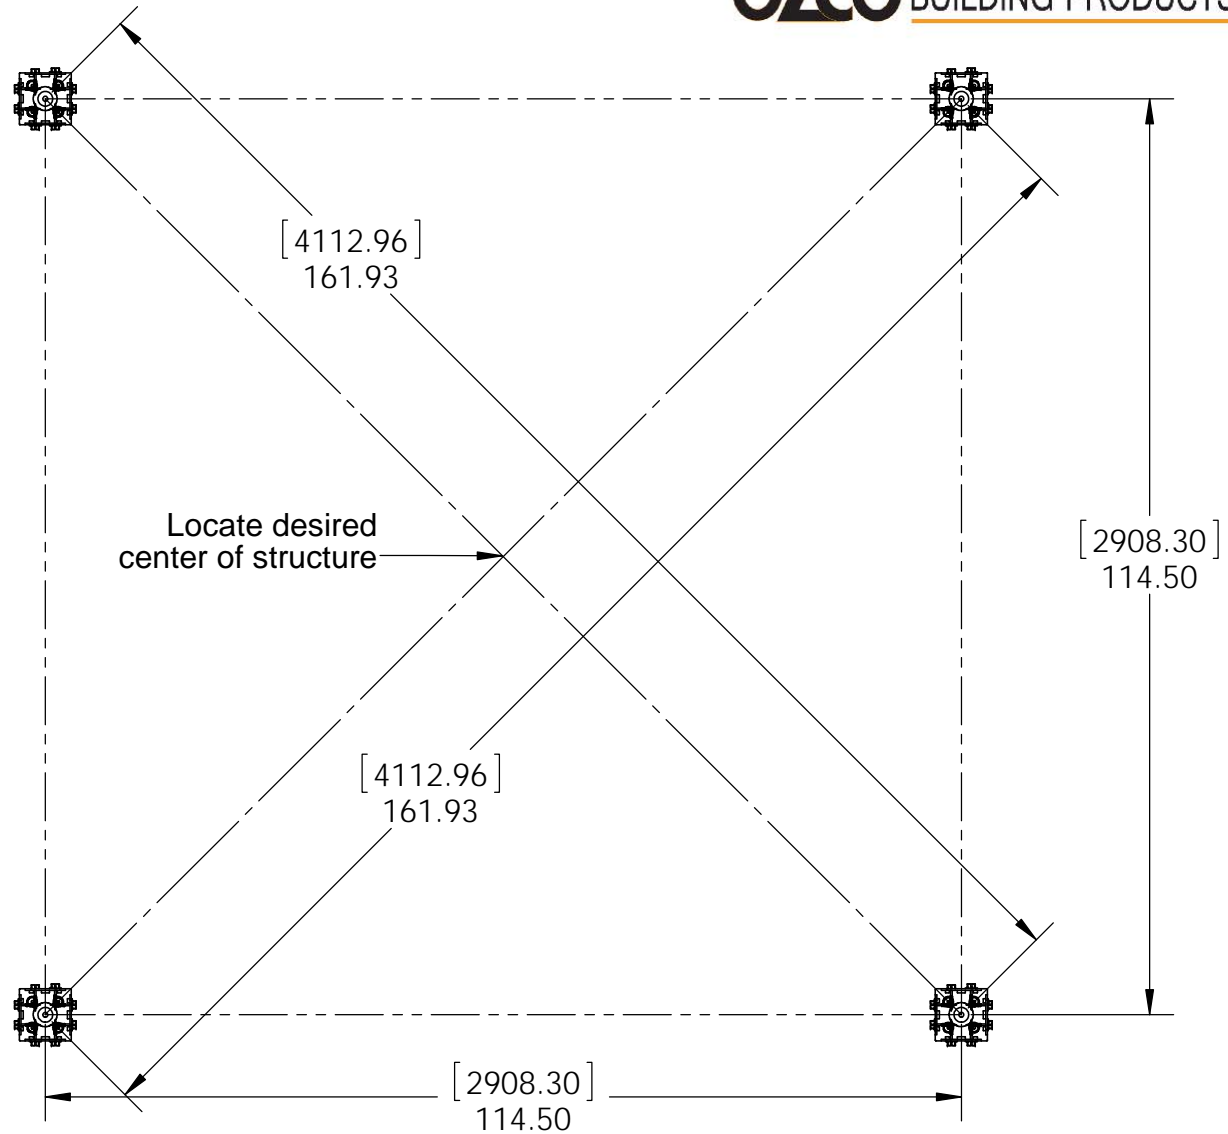

OZCO Project #311 - 12x12 Pergola Patio Shade Structure A

ITEM NO.	OZCO Project #311 - 12x12 Pergola Patio Shade Structure A/QTY.	PART NUMBER	DESCRIPTION
1	4	6x6 Post	8 feet
2	2	2x6 Board	2x6x144.00
3	2	2x6 Board	2x6x120.00
4	8	2x6 Board	2x6x36.00
5	4	56635-10	6" Post to Beam
6	9	2x4 Board	2x4x144.00
7	4	56608	Assembly, 6x6 Post Base
8	1	56628	Screw, OWT 5-3/4" (145mm) Timber with HCN
9	2	56617	2" Standard Rafter Clip
10	1	56626	Screw, OWT 2-3/4" (70mm) Timber with HCN

for convenience...
template on next page

3 knee brace

Project 311 12x12 Pergola Patio Shade Structure A

print 4x
make from 2x6

3 knee brace Template

(scale 1:4)

Project 311 12x12 Pergola Patio Shade Structure A

Suggested Tools

(others may be required)

Project 311 12x12 Pergola Patio Shade
Structure A

if site is not level,
see Ozco Site Leveling instruction

site

step 1

Project 311 12x12 Pergola Patio Shade Structure A