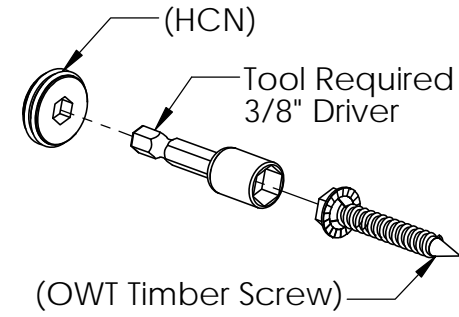

step 5

Project 311 12x12 Pergola Patio Shade Structure A