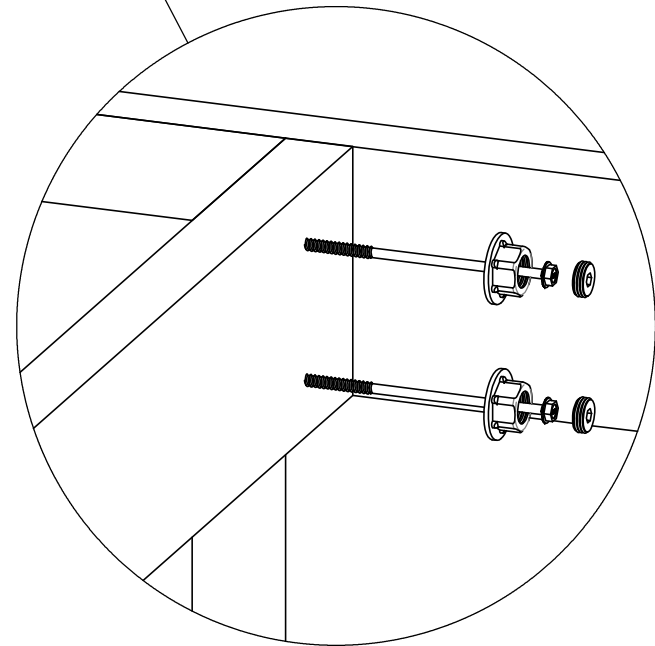

step 3

Project 311 12x12 Pergola Patio Shade Structure A