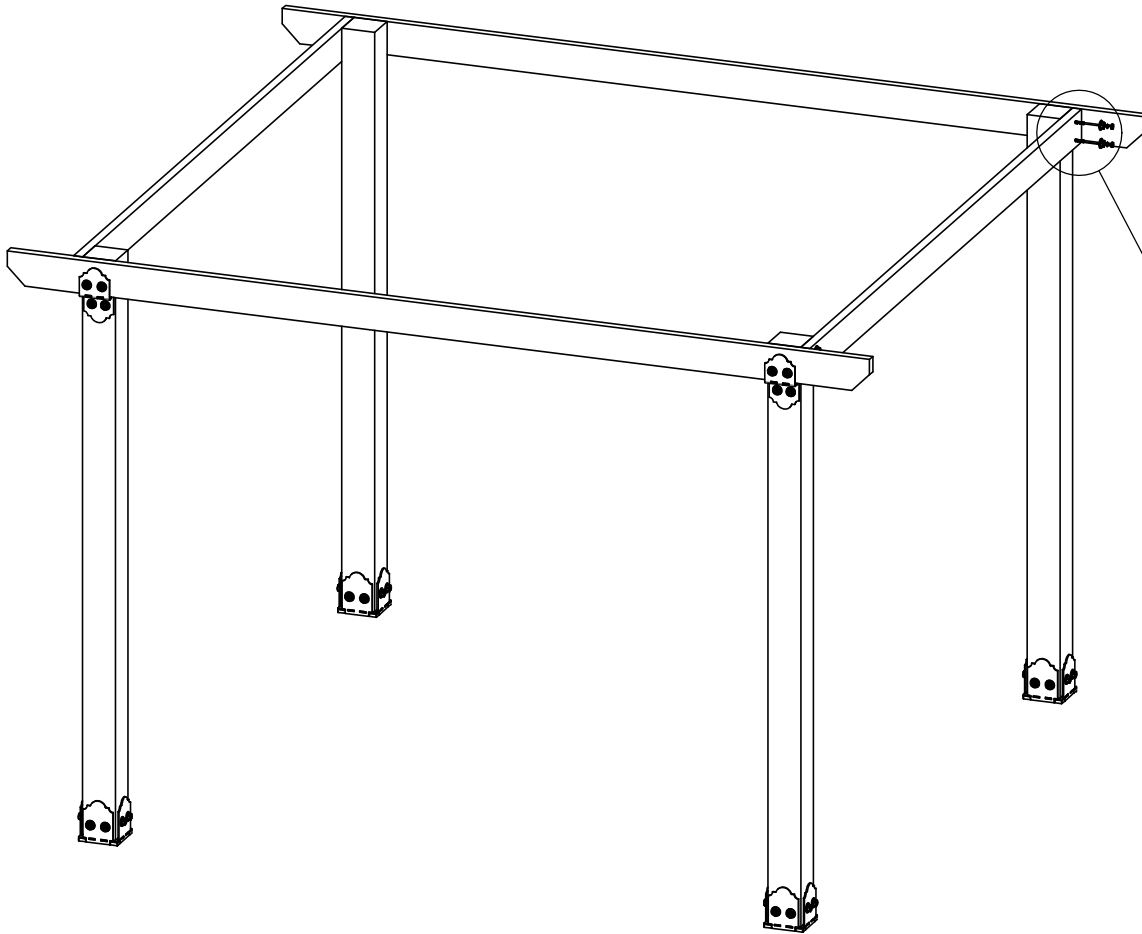

step 3

Project 311 12x12 Pergola Patio Shade Structure A