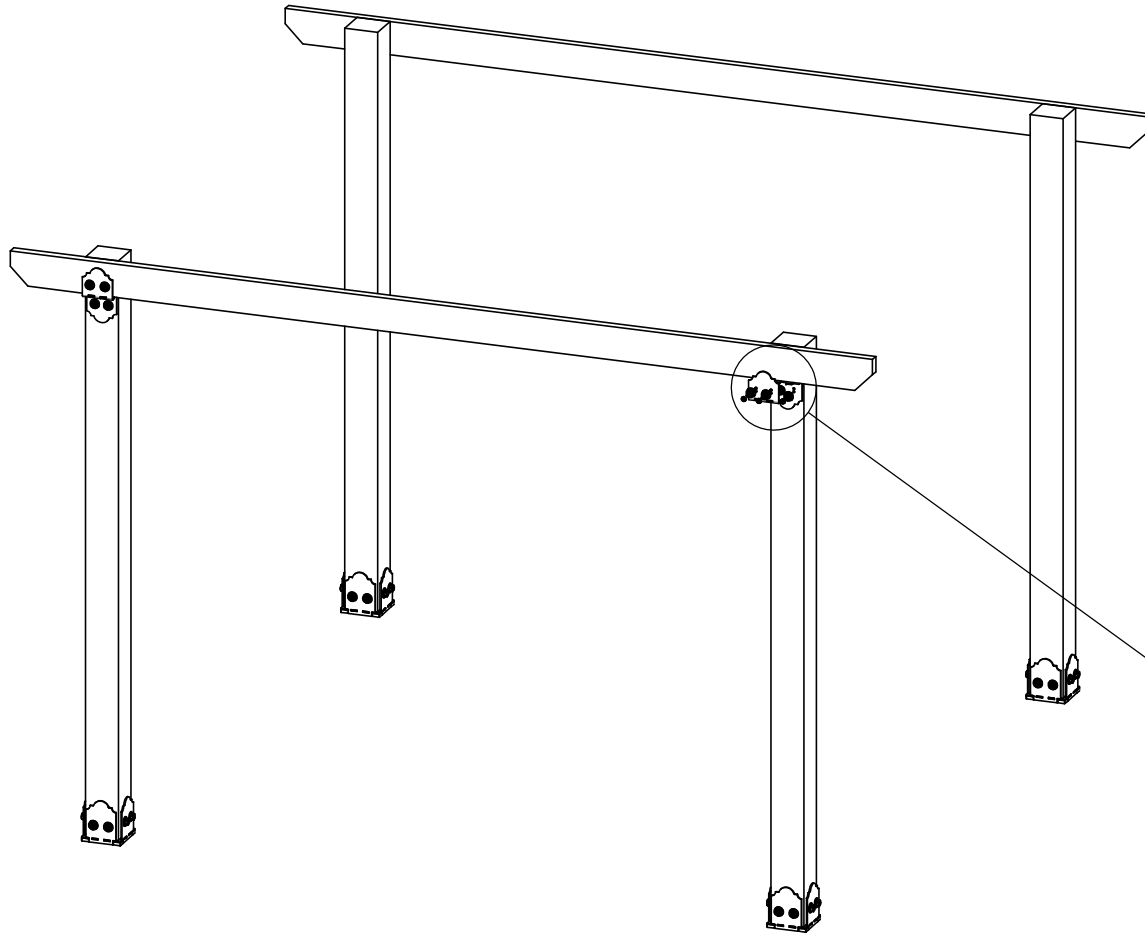

OZCO Project #311 - 12x12 Pergola Patio Shade Structure A

ITEM NO.	OZCO Project #311 - 12x12 Pergola Patio Shade Structure A/QTY.	PART NUMBER	DESCRIPTION
1	4	6x6 Post	8 feet
2	2	2x6 Board	2x6x144.00
3	2	2x6 Board	2x6x120.00
4	8	2x6 Board	2x6x36.00
5	4	56635-10	6" Post to Beam
6	9	2x4 Board	2x4x144.00
7	4	56608	Assembly, 6x6 Post Base
8	1	56628	Screw, OWT 5-3/4" (145mm) Timber with HCN
9	2	56617	2" Standard Rafter Clip
10	1	56626	Screw, OWT 2-3/4" (70mm) Timber with HCN

Suggested Tools

(others may be required)

Project 311 12x12 Pergola Patio Shade
Structure A

if site is not level,
see Ozco Site Leveling instruction

site

step 1

Project 311 12x12 Pergola Patio Shade Structure A