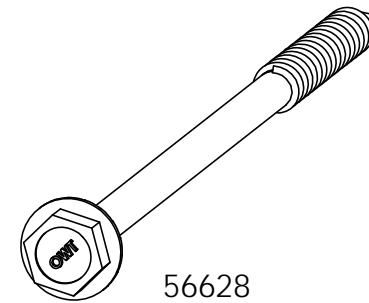

OZCO Project #311 - 12x12 Pergola Patio Shade Structure A

ITEM NO.	OZCO Project #311 - 12x12 Pergola Patio Shade Structure A/QTY.	PART NUMBER	DESCRIPTION
1	4	6x6 Post	8 feet
2	2	2x6 Board	2x6x144.00
3	2	2x6 Board	2x6x120.00
4	8	2x6 Board	2x6x36.00
5	4	56635-10	6" Post to Beam
6	9	2x4 Board	2x4x144.00
7	4	56608	Assembly, 6x6 Post Base
8	1	56628	Screw, OWT 5-3/4" (145mm) Timber with HCN
9	2	56617	2" Standard Rafter Clip
10	1	56626	Screw, OWT 2-3/4" (70mm) Timber with HCN

OZCO Project #311 - 12x12 Pergola Patio Shade Structure A

56635
(2 pack)

56617
(10 pack)

56621
(10 pack)

56626
(25 pack)

56628
(25 pack)

cutlist

Project 311 12x12 Pergola Patio Shade Structure A