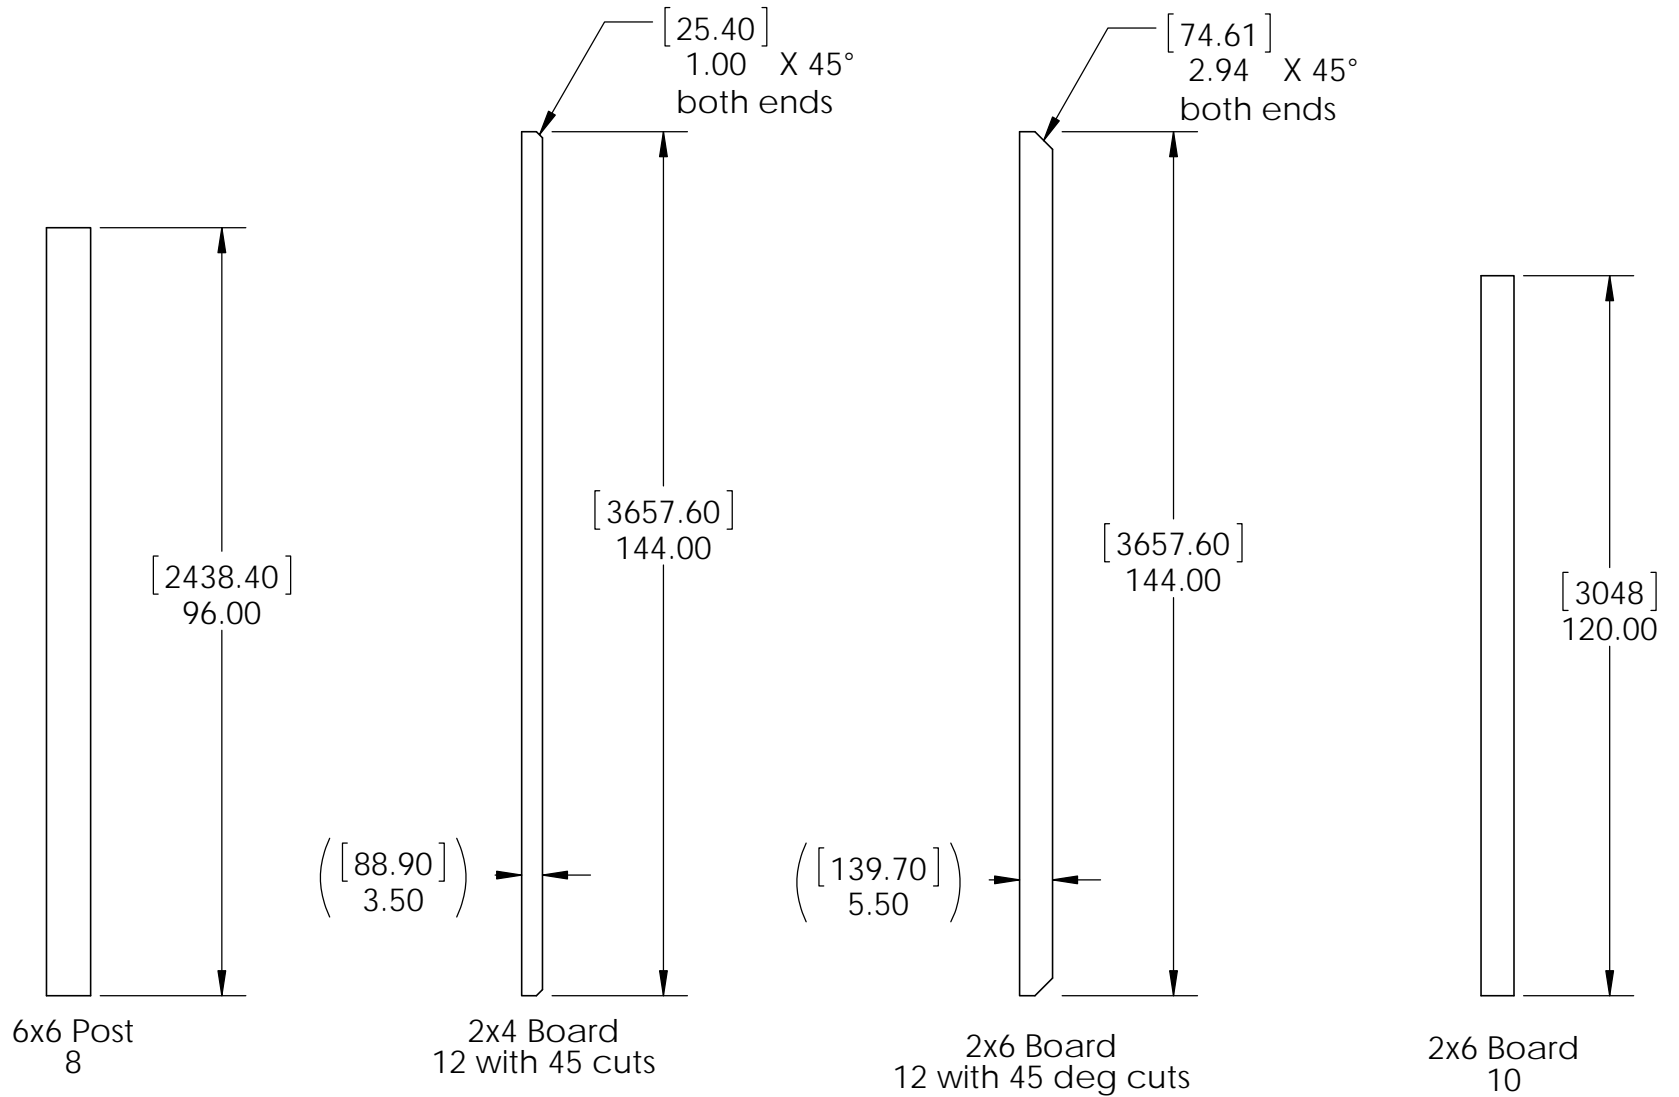

OZCO Project #311 - 12x12 Pergola Patio Shade Structure A

ITEM NO.	OZCO Project #311 - 12x12 Pergola Patio Shade Structure A/QTY.	PART NUMBER	DESCRIPTION
1	4	6x6 Post	8 feet
2	2	2x6 Board	2x6x144.00
3	2	2x6 Board	2x6x120.00
4	8	2x6 Board	2x6x36.00
5	4	56635-10	6" Post to Beam
6	9	2x4 Board	2x4x144.00
7	4	56608	Assembly, 6x6 Post Base
8	1	56628	Screw, OWT 5-3/4" (145mm) Timber with HCN
9	2	56617	2" Standard Rafter Clip
10	1	56626	Screw, OWT 2-3/4" (70mm) Timber with HCN

OZCO Project #311 - 12x12 Pergola Patio Shade Structure A

56635
(2 pack)

56617
(10 pack)

56621
(10 pack)

56626
(25 pack)

56628
(25 pack)

cutlist

Project 311 12x12 Pergola Patio Shade Structure A