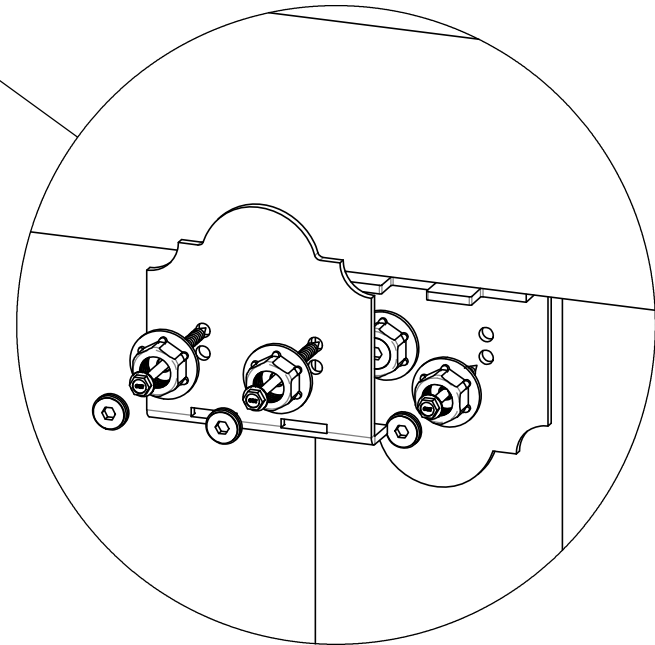

Suggested Tools

(others may be required)

Project 311 12x12 Pergola Patio Shade
Structure A

if site is not level,
see Ozco Site Leveling instruction

site

step 1

Project 311 12x12 Pergola Patio Shade Structure A