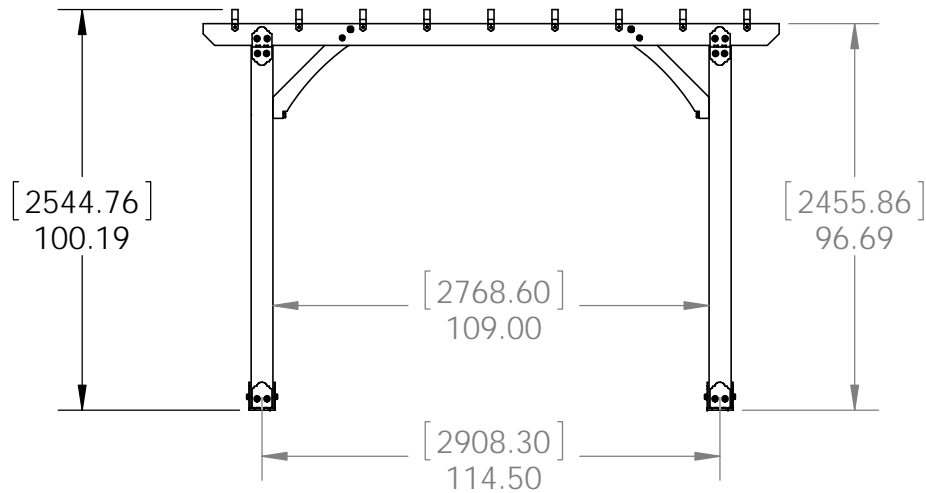

DESIGN

PURCHASE

CONSTRUCT

ENJOY

OZCO Project #311 - 12x12 Pergola Patio Shade Structure A

this project is the foundation
of project #312 & #313
see OZCO website for
further information

OZCO BUILDING PRODUCTS

OZCO Project #311 - 12x12 Pergola Patio Shade Structure A

ITEM NO.	OZCO Project #311 - 12x12 Pergola Patio Shade Structure A/QTY.	PART NUMBER	DESCRIPTION
1	4	6x6 Post	8 feet
2	2	2x6 Board	2x6x144.00
3	2	2x6 Board	2x6x120.00
4	8	2x6 Board	2x6x36.00
5	4	56635-10	6" Post to Beam
6	9	2x4 Board	2x4x144.00
7	4	56608	Assembly, 6x6 Post Base
8	1	56628	Screw, OWT 5-3/4" (145mm) Timber with HCN
9	2	56617	2" Standard Rafter Clip
10	1	56626	Screw, OWT 2-3/4" (70mm) Timber with HCN