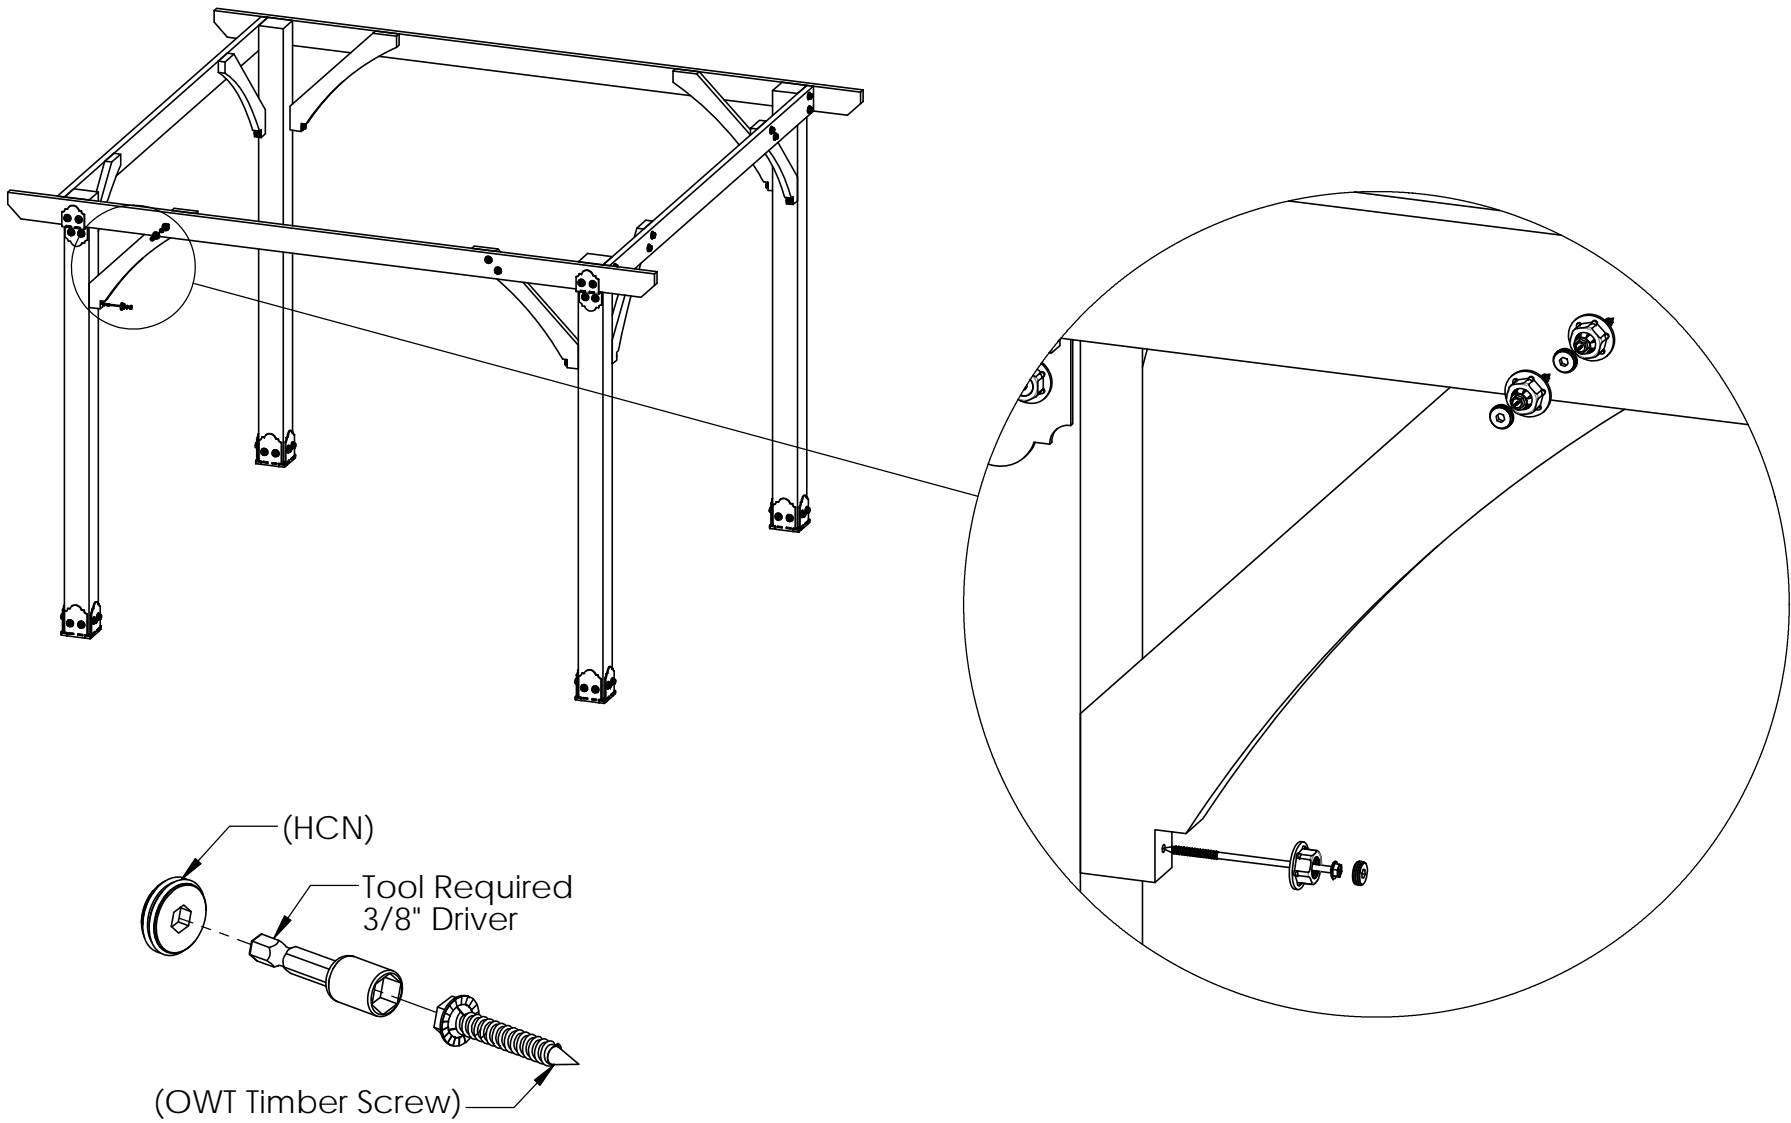

step 4

Project 311 12x12 Pergola Patio Shade Structure A