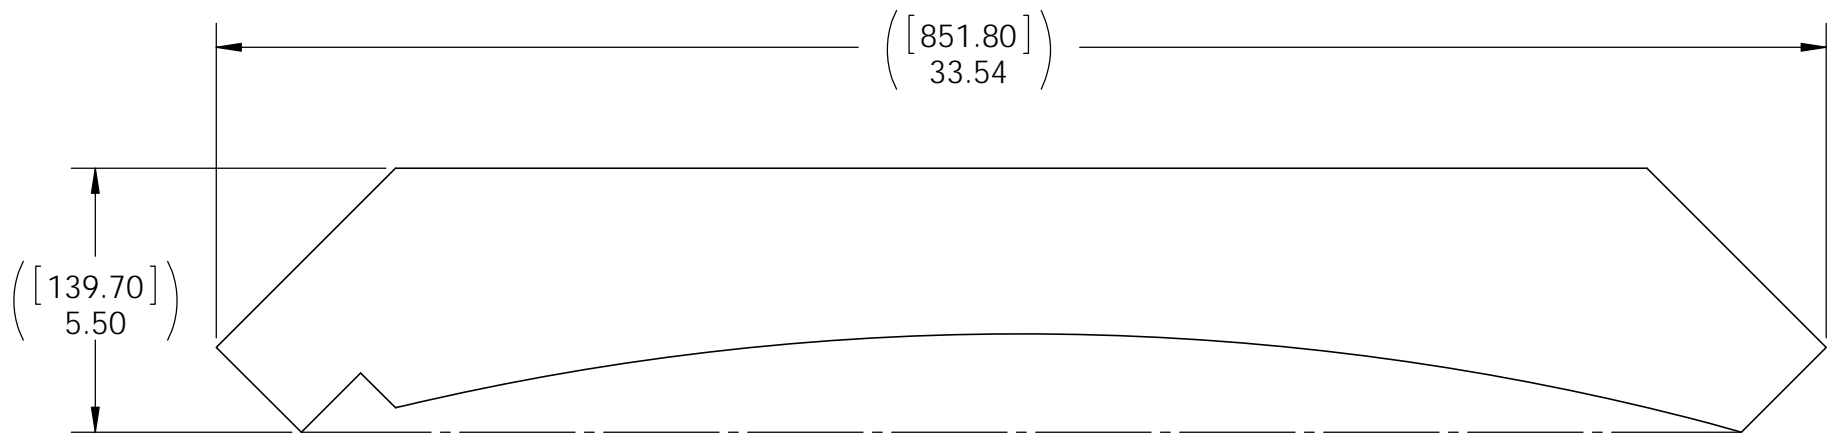

print 4x
make from 2x6

3 knee brace Template

(scale 1:4)

Project 311 12x12 Pergola Patio Shade Structure A