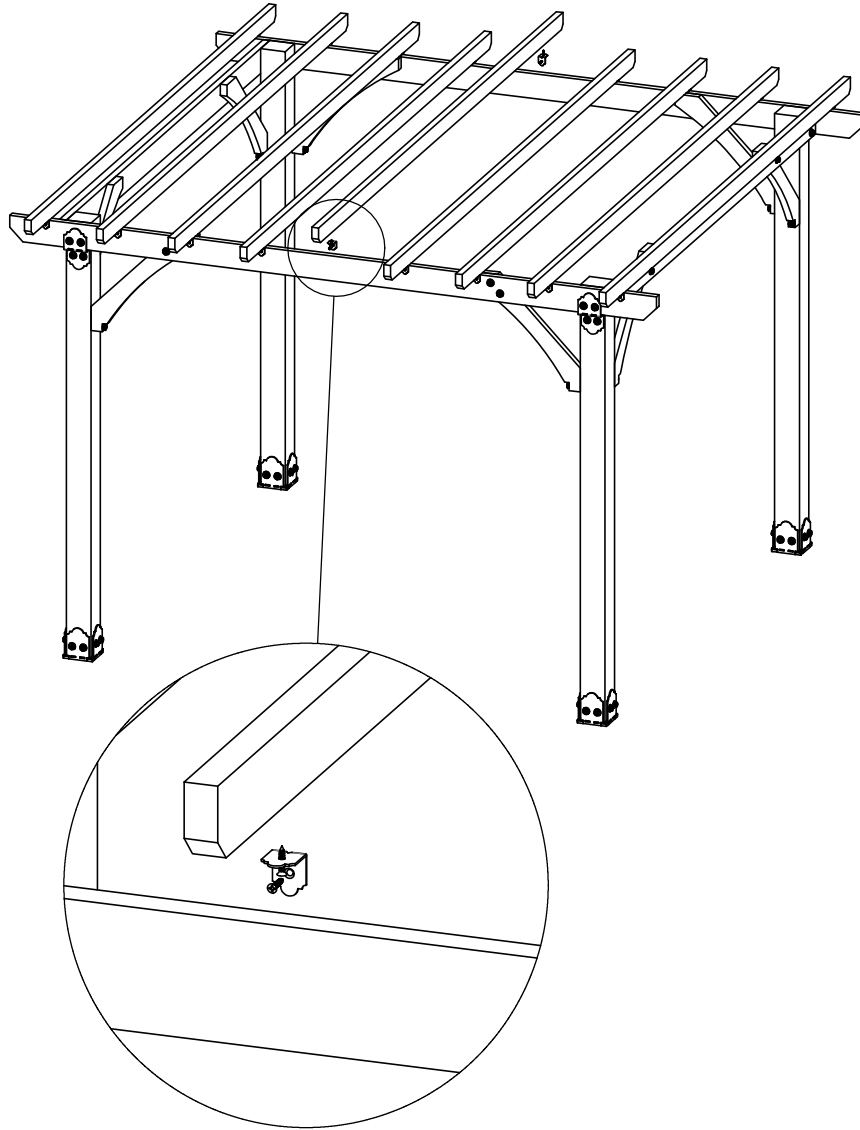

DESIGN

PURCHASE

CONSTRUCT

ENJOY

OZCO Project #311 - 12x12 Pergola Patio Shade Structure A

this project is the foundation
of project #312 & #313
see OZCO website for
further information

OZCO BUILDING PRODUCTS

OZCO Project #311 - 12x12 Pergola Patio Shade Structure A

ITEM NO.	OZCO Project #311 - 12x12 Pergola Patio Shade Structure A/QTY.	PART NUMBER	DESCRIPTION
1	4	6x6 Post	8 feet
2	2	2x6 Board	2x6x144.00
3	2	2x6 Board	2x6x120.00
4	8	2x6 Board	2x6x36.00
5	4	56635-10	6" Post to Beam
6	9	2x4 Board	2x4x144.00
7	4	56608	Assembly, 6x6 Post Base
8	1	56628	Screw, OWT 5-3/4" (145mm) Timber with HCN
9	2	56617	2" Standard Rafter Clip
10	1	56626	Screw, OWT 2-3/4" (70mm) Timber with HCN

Suggested Tools

(others may be required)

Project 311 12x12 Pergola Patio Shade
Structure A

if site is not level,
see Ozco Site Leveling instruction

site

step 1

Project 311 12x12 Pergola Patio Shade Structure A

step 2

Project 311 12x12 Pergola Patio Shade Structure A

step 3

Project 311 12x12 Pergola Patio Shade Structure A

step 4

Project 311 12x12 Pergola Patio Shade Structure A

step 5

Project 311 12x12 Pergola Patio Shade Structure A