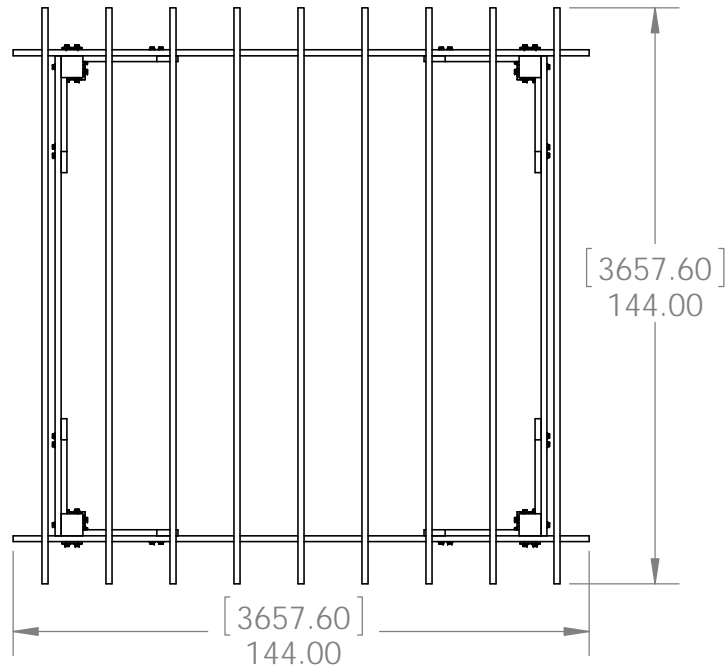

DESIGN

PURCHASE

CONSTRUCT

ENJOY

OZCO Project #311 - 12x12 Pergola Patio Shade Structure A

this project is the foundation
of project #312 & #313
see OZCO website for
further information

OZCO BUILDING PRODUCTS

OZCO Project #311 - 12x12 Pergola Patio Shade Structure A

ITEM NO.	OZCO Project #311 - 12x12 Pergola Patio Shade Structure A/QTY.	PART NUMBER	DESCRIPTION
1	4	6x6 Post	8 feet
2	2	2x6 Board	2x6x144.00
3	2	2x6 Board	2x6x120.00
4	8	2x6 Board	2x6x36.00
5	4	56635-10	6" Post to Beam
6	9	2x4 Board	2x4x144.00
7	4	56608	Assembly, 6x6 Post Base
8	1	56628	Screw, OWT 5-3/4" (145mm) Timber with HCN
9	2	56617	2" Standard Rafter Clip
10	1	56626	Screw, OWT 2-3/4" (70mm) Timber with HCN