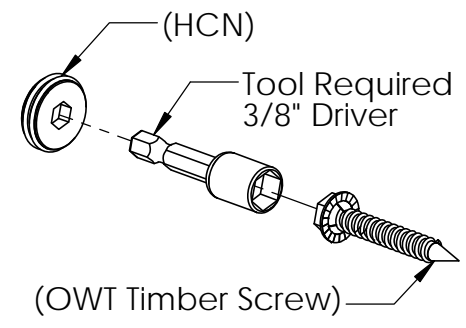

Suggested Tools

(others may be required)

Project 311 12x12 Pergola Patio Shade
Structure A

if site is not level,
see Ozco Site Leveling instruction

site

step 1

Project 311 12x12 Pergola Patio Shade Structure A