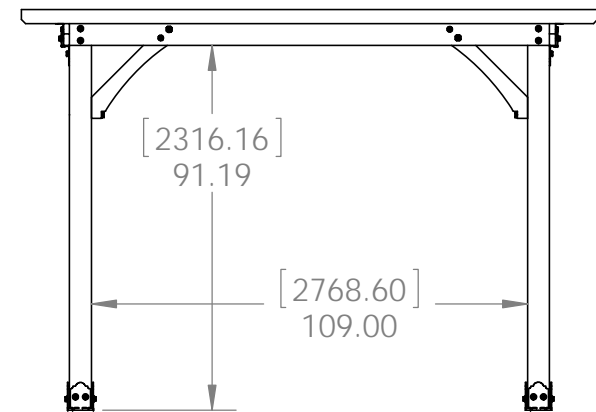

DESIGN

PURCHASE

CONSTRUCT

ENJOY

OZCO Project #311 - 12x12 Pergola Patio Shade Structure A

this project is the foundation
of project #312 & #313
see OZCO website for
further information

OZCO BUILDING PRODUCTS

OZCO Project #311 - 12x12 Pergola Patio Shade Structure A

ITEM NO.	OZCO Project #311 - 12x12 Pergola Patio Shade Structure A/QTY.	PART NUMBER	DESCRIPTION
1	4	6x6 Post	8 feet
2	2	2x6 Board	2x6x144.00
3	2	2x6 Board	2x6x120.00
4	8	2x6 Board	2x6x36.00
5	4	56635-10	6" Post to Beam
6	9	2x4 Board	2x4x144.00
7	4	56608	Assembly, 6x6 Post Base
8	1	56628	Screw, OWT 5-3/4" (145mm) Timber with HCN
9	2	56617	2" Standard Rafter Clip
10	1	56626	Screw, OWT 2-3/4" (70mm) Timber with HCN