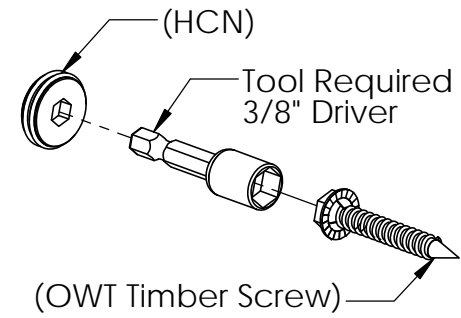

Suggested Tools

(others may be required)

Project 311 12x12 Pergola Patio Shade
Structure A

if site is not level,
see Ozco Site Leveling instruction

site

step 1

Project 311 12x12 Pergola Patio Shade Structure A