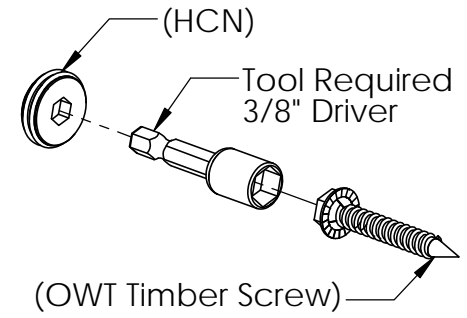

step 3

Project 311 12x12 Pergola Patio Shade Structure A