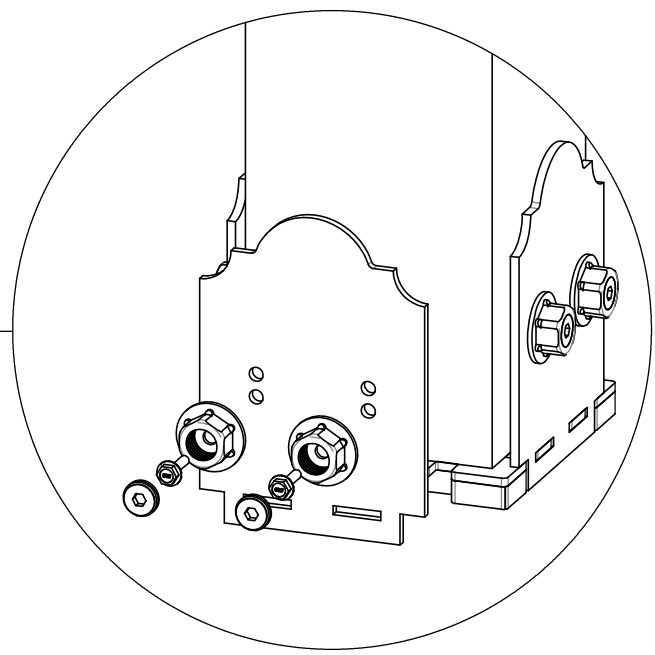

Suggested Tools

(others may be required)

Project 311 12x12 Pergola Patio Shade
Structure A

if site is not level,
see Ozco Site Leveling instruction

site

step 1

Project 311 12x12 Pergola Patio Shade Structure A