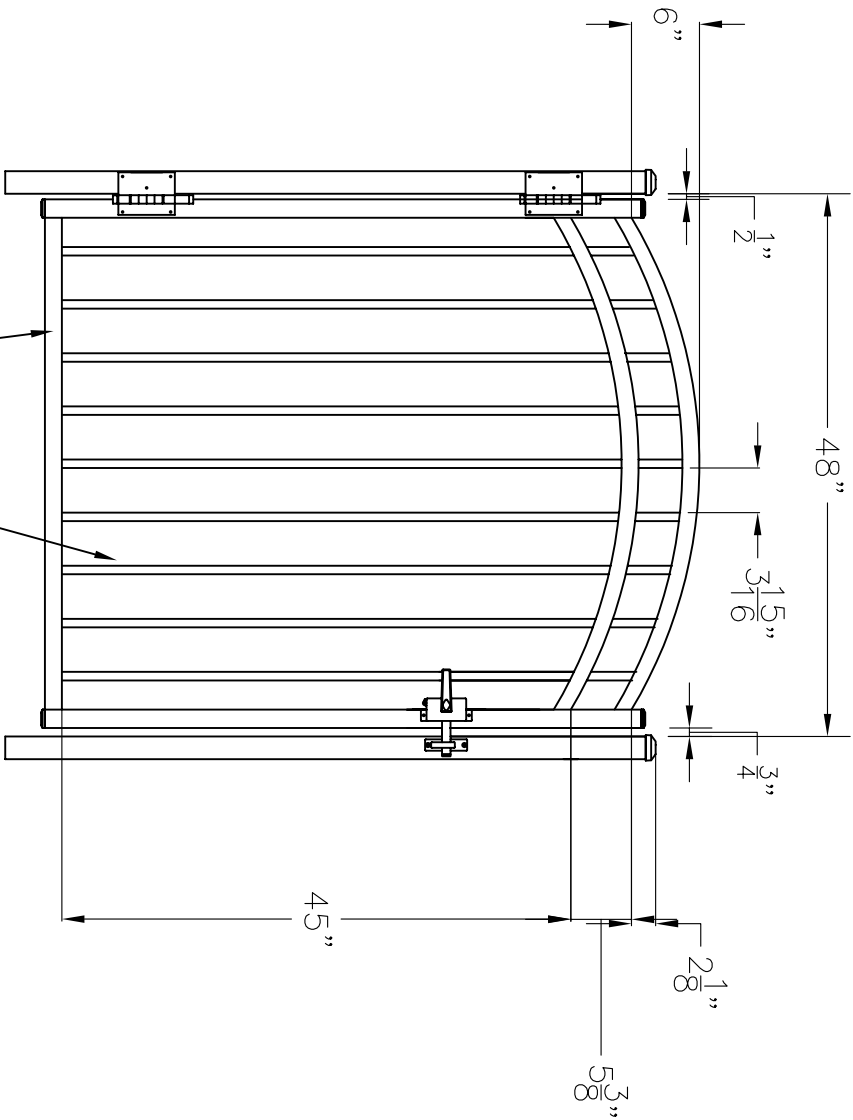

1-1/2" X 1-1/2" STRINGER

3/4" SQUARE PICKET

jerrell
 Manufacturing Co., Inc.
 Philadelphia, PA 19154
 (800)344-2242

POOL ACCENT GATE
STYLE WINDSOR
54" HIGH X 48" WIDE

Date: September 2004
 Copyright 2004
 No part of this drawing
 may be reproduced
 without permission of
 Jerrell Manufacturing Co., Inc.
 Drawing No. WIN54U48